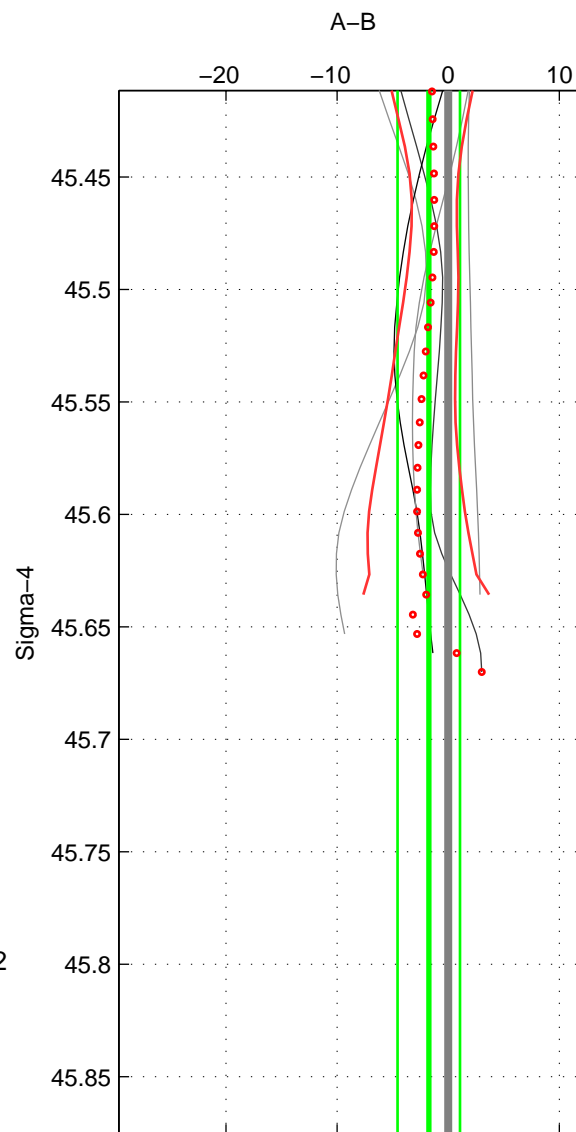

Cruise A (red). Date: Jul 2000 Cruisename: 690-49UP20000620

Cruise B (blue). Date: Feb 2008 Cruisename: 717-49UP20080122

\*\*\* "Favourite" values are means of spaces 1 2.

	Offset	O.StDev	Ratio	R.Stdev	Rating
SIGMA:	-1.739	2.810	0.999	0.001	4
THETA:	-4.465	7.494	0.998	0.003	4
DEPTH:	-1.523	1.017	0.999	0.000	3
FAV.:	-3.102	5.152	0.999	0.002	4

Profiles of A: 11  
 Profiles of B: 7  
 Diff profs : 5  
 WMoffset (A-B): -1.7389  
 WMoffset stdev: 2.8104  
 WMratio (A/B): 0.99925  
 WMratio stdev: 0.0012021

Quality (1-5): 4

Profiles of A: 12  
 Profiles of B: 7  
 Diff profs : 6  
 WMoffset (A-B): -4.4653  
 WMoffset stdev: 7.4942  
 WMratio (A/B): 0.99809  
 WMratio stdev: 0.0031942

Quality (1-5): 4

Profiles of A: 11  
 Profiles of B: 7  
 Diff profs : 5  
 WMoffset (A-B): -1.5234  
 WMoffset stdev: 1.0174  
 WMratio (A/B): 0.99935  
 WMratio stdev: 0.00043472

Quality (1-5): 3

Please note that statistics are bad.