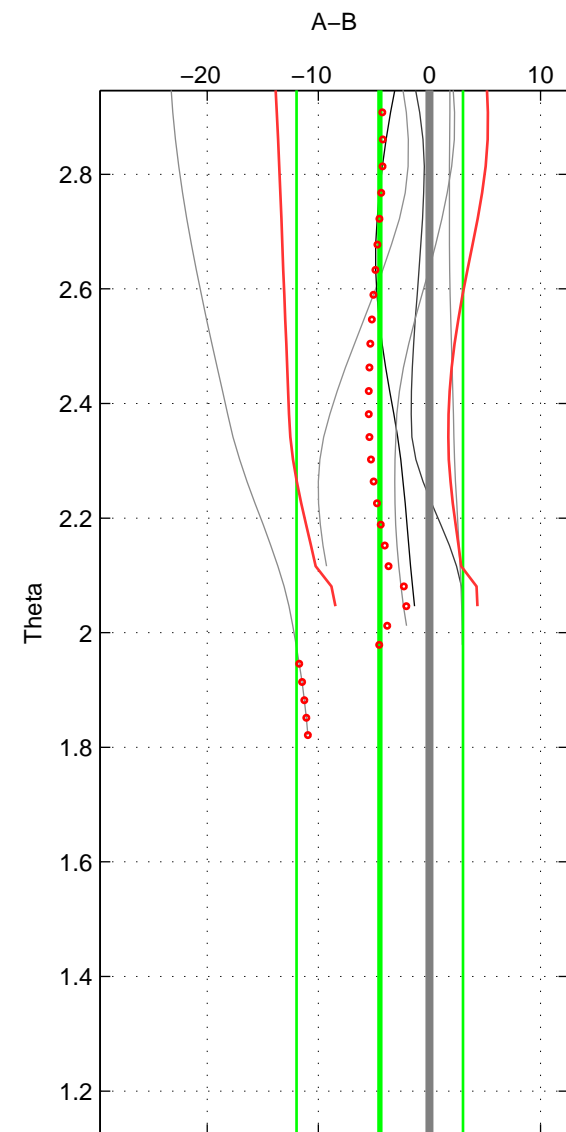

Cruise A (red). Date: Jul 2000 Cruisename: 690-49UP20000620

Cruise B (blue). Date: Feb 2008 Cruisename: 717-49UP20080122

\*\*\* "Favourite" values are means of spaces 1 2.

	Offset	O.StDev	Ratio	R.Stdev	Rating
SIGMA:	-1.739	2.810	0.999	0.001	4
THETA:	-4.465	7.494	0.998	0.003	4
DEPTH:	-1.523	1.017	0.999	0.000	3
FAV.:	-3.102	5.152	0.999	0.002	4

Profiles of A: 11  
 Profiles of B: 7  
 Diff profs : 5  
 WMoffset (A-B): -1.7389  
 WMoffset stdev: 2.8104  
 WMratio (A/B): 0.99925  
 WMratio stdev: 0.0012021

Quality (1-5): 4

Profiles of A: 12  
 Profiles of B: 7  
 Diff profs : 6  
 WMoffset (A-B): -4.4653  
 WMoffset stdev: 7.4942  
 WMratio (A/B): 0.99809  
 WMratio stdev: 0.0031942

Quality (1-5): 4

Profiles of A: 11  
 Profiles of B: 7  
 Diff profs : 5  
 WMoffset (A-B): -1.5234  
 WMoffset stdev: 1.0174  
 WMratio (A/B): 0.99935  
 WMratio stdev: 0.00043472

Quality (1-5): 3

Please note that statistics are bad.