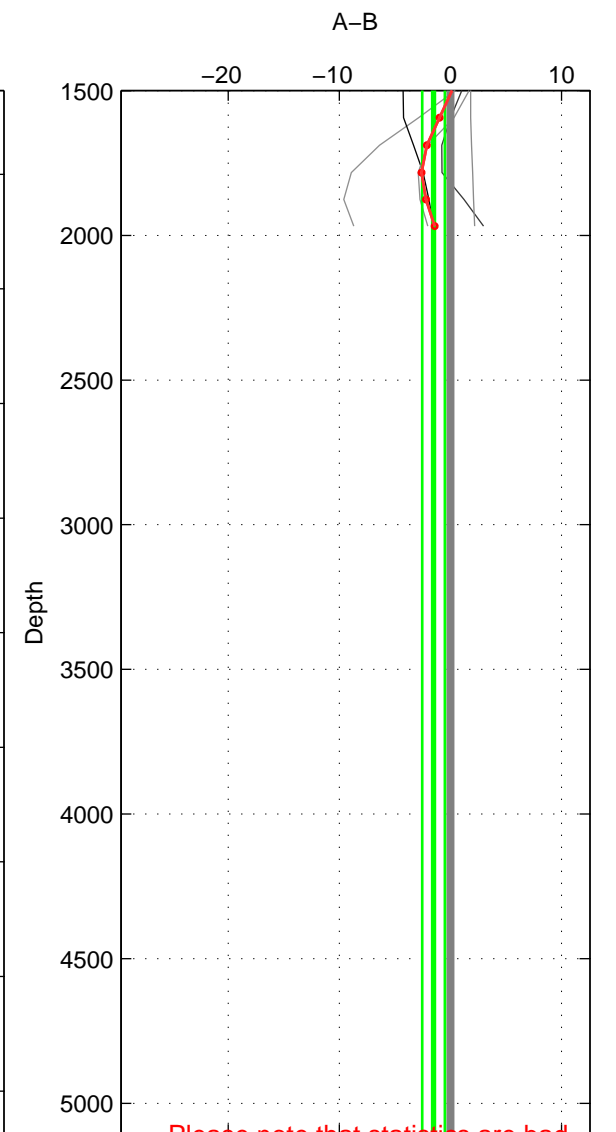

Cruise A (red). Date: Jul 2000 Cruisename: 690-49UP20000620

Cruise B (blue). Date: Feb 2008 Cruisename: 717-49UP20080122

\*\*\* "Favourite" values are means of spaces 1 2.

	Offset	O.StDev	Ratio	R.Stdev	Rating
SIGMA:	-1.739	2.810	0.999	0.001	4
THETA:	-4.465	7.494	0.998	0.003	4
DEPTH:	-1.523	1.017	0.999	0.000	3
FAV.:	-3.102	5.152	0.999	0.002	4

Profiles of A: 11  
 Profiles of B: 7  
 Diff profs : 5  
 WMoffset (A-B): -1.7389  
 WMoffset stdev: 2.8104  
 WMratio (A/B): 0.99925  
 WMratio stdev: 0.0012021

Quality (1-5): 4

Profiles of A: 12  
 Profiles of B: 7  
 Diff profs : 6  
 WMoffset (A-B): -4.4653  
 WMoffset stdev: 7.4942  
 WMratio (A/B): 0.99809  
 WMratio stdev: 0.0031942

Quality (1-5): 4

Profiles of A: 11  
 Profiles of B: 7  
 Diff profs : 5  
 WMoffset (A-B): -1.5234  
 WMoffset stdev: 1.0174  
 WMratio (A/B): 0.99935  
 WMratio stdev: 0.00043472

Quality (1-5): 3

Please note that statistics are bad.