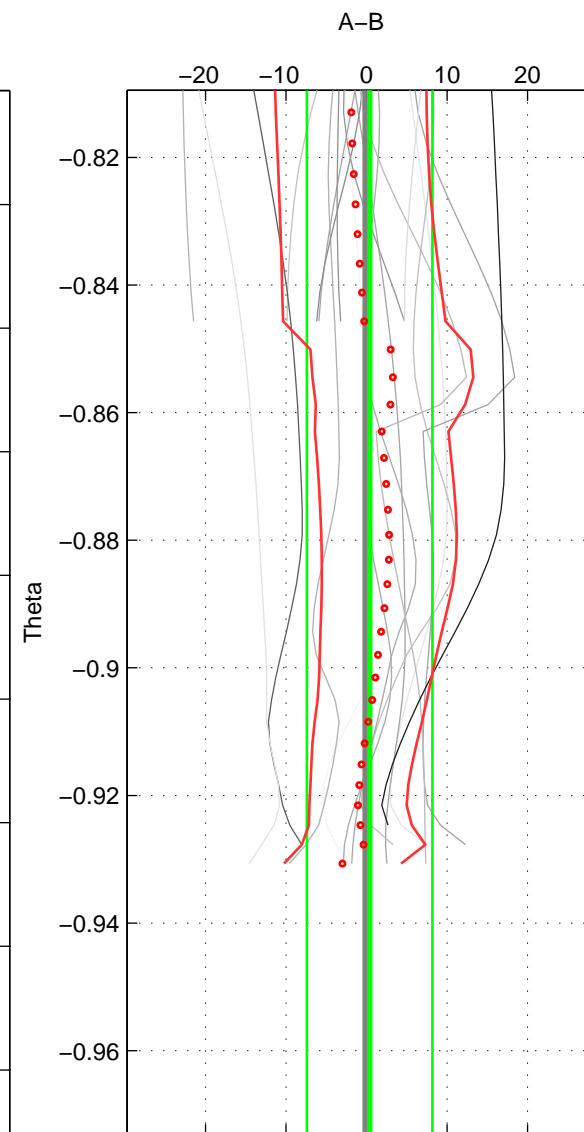

Cruise A (red). Date: Sep 1991 Cruisename: 106-77DN19910726  
 Cruise B (blue). Date: May 2002 Cruisename: 108-77DN20020420

\*\*\* "Favourite" values are means of spaces 1 2.

	Offset	O.StDev	Ratio	R.Stdev	Rating
SIGMA:	-0.282	5.607	1.000	0.003	4
THETA:	0.396	7.794	1.000	0.004	4
DEPTH:	0.187	3.904	1.000	0.002	3
FAV.:	0.057	6.700	1.000	0.003	4

Profiles of A: 8  
 Profiles of B: 3  
 Diff profs: 19  
 WMoffset (A-B): -0.28201  
 WMoffset stdev: 5.6066  
 WMratio (A/B): 0.99987  
 WMratio stdev: 0.0026005

Quality (1-5): 4

Profiles of A: 8  
 Profiles of B: 3  
 Diff profs: 19  
 WMoffset (A-B): 0.39553  
 WMoffset stdev: 7.7943  
 WMratio (A/B): 1.0002  
 WMratio stdev: 0.0036166

Quality (1-5): 4

Profiles of A: 8  
 Profiles of B: 3  
 Diff profs: 19  
 WMoffset (A-B): 0.18744  
 WMoffset stdev: 3.9036  
 WMratio (A/B): 1.0001  
 WMratio stdev: 0.0018105

Quality (1-5): 3