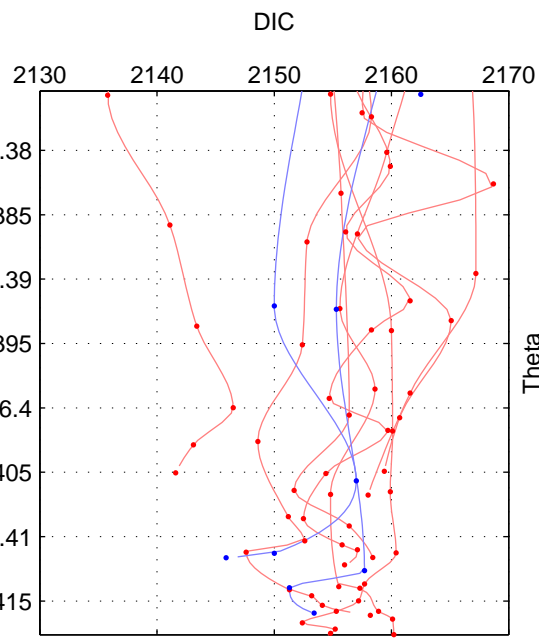

Cruise A (red). Date: Sep 1991 Cruisename: 106-77DN19910726  
 Cruise B (blue). Date: May 2002 Cruisename: 108-77DN20020420

\*\*\* "Favourite" values are means of spaces 1 2.

	Offset	O.StDev	Ratio	R.Stdev	Rating
SIGMA:	-0.282	5.607	1.000	0.003	4
THETA:	0.396	7.794	1.000	0.004	4
DEPTH:	0.187	3.904	1.000	0.002	3
FAV.:	0.057	6.700	1.000	0.003	4

Profiles of A: 8  
 Profiles of B: 3  
 Diff profs: 19  
 WMoffset (A-B): -0.28201  
 WMoffset stdev: 5.6066  
 WMratio (A/B): 0.99987  
 WMratio stdev: 0.0026005

Quality (1-5): 4

Profiles of A: 8  
 Profiles of B: 3  
 Diff profs: 19  
 WMoffset (A-B): 0.39553  
 WMoffset stdev: 7.7943  
 WMratio (A/B): 1.0002  
 WMratio stdev: 0.0036166

Quality (1-5): 4

Profiles of A: 8  
 Profiles of B: 3  
 Diff profs: 19  
 WMoffset (A-B): 0.18744  
 WMoffset stdev: 3.9036  
 WMratio (A/B): 1.0001  
 WMratio stdev: 0.0018105

Quality (1-5): 3