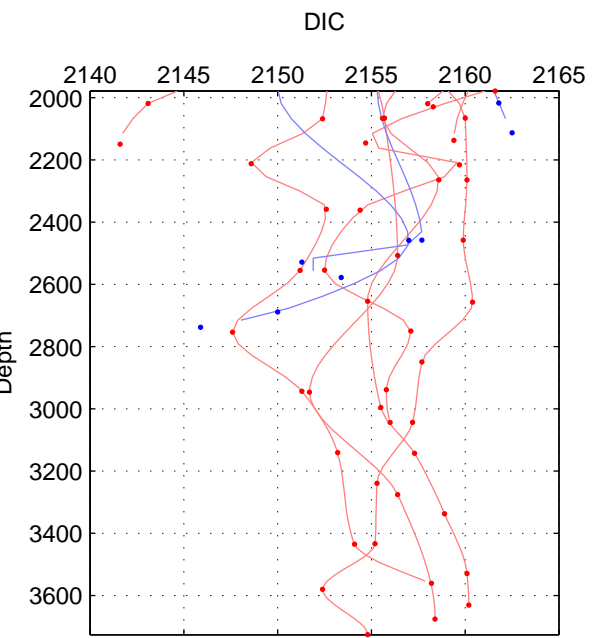

Cruise A (red). Date: Sep 1991 Cruisename: 106-77DN19910726  
 Cruise B (blue). Date: May 2002 Cruisename: 108-77DN20020420

\*\*\* "Favourite" values are means of spaces 1 2.

	Offset	O.StDev	Ratio	R.Stdev	Rating
SIGMA:	-0.282	5.607	1.000	0.003	4
THETA:	0.396	7.794	1.000	0.004	4
DEPTH:	0.187	3.904	1.000	0.002	3
FAV.:	0.057	6.700	1.000	0.003	4

Profiles of A: 8  
 Profiles of B: 3  
 Diff profs: 19  
 WMoffset (A-B): -0.28201  
 WMoffset stdev: 5.6066  
 WMratio (A/B): 0.99987  
 WMratio stdev: 0.0026005

Quality (1-5): 4

Profiles of A: 8  
 Profiles of B: 3  
 Diff profs: 19  
 WMoffset (A-B): 0.39553  
 WMoffset stdev: 7.7943  
 WMratio (A/B): 1.0002  
 WMratio stdev: 0.0036166

Quality (1-5): 4

Profiles of A: 8  
 Profiles of B: 3  
 Diff profs: 19  
 WMoffset (A-B): 0.18744  
 WMoffset stdev: 3.9036  
 WMratio (A/B): 1.0001  
 WMratio stdev: 0.0018105

Quality (1-5): 3