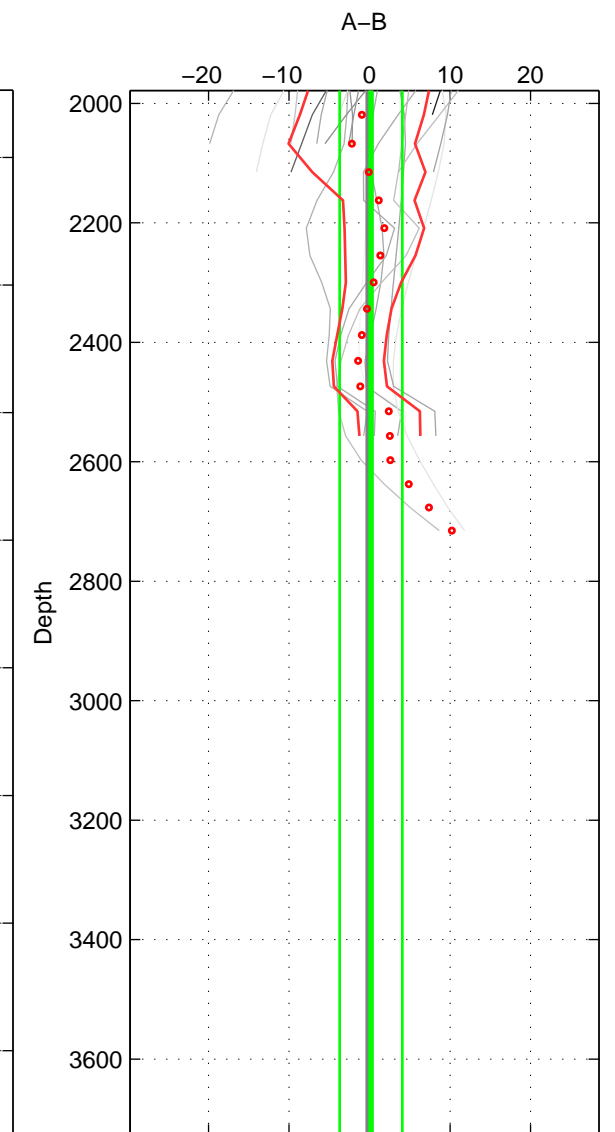

Cruise A (red). Date: Sep 1991 Cruisename: 106-77DN19910726  
 Cruise B (blue). Date: May 2002 Cruisename: 108-77DN20020420

\*\*\* "Favourite" values are means of spaces 1 2.

	Offset	O.StDev	Ratio	R.Stdev	Rating
SIGMA:	-0.282	5.607	1.000	0.003	4
THETA:	0.396	7.794	1.000	0.004	4
DEPTH:	0.187	3.904	1.000	0.002	3
FAV.:	0.057	6.700	1.000	0.003	4

Profiles of A: 8  
 Profiles of B: 3  
 Diff profs: 19  
 WMoffset (A-B): -0.28201  
 WMoffset stdev: 5.6066  
 WMratio (A/B): 0.99987  
 WMratio stdev: 0.0026005

Quality (1-5): 4

Profiles of A: 8  
 Profiles of B: 3  
 Diff profs: 19  
 WMoffset (A-B): 0.39553  
 WMoffset stdev: 7.7943  
 WMratio (A/B): 1.0002  
 WMratio stdev: 0.0036166

Quality (1-5): 4

Profiles of A: 8  
 Profiles of B: 3  
 Diff profs: 19  
 WMoffset (A-B): 0.18744  
 WMoffset stdev: 3.9036  
 WMratio (A/B): 1.0001  
 WMratio stdev: 0.0018105

Quality (1-5): 3