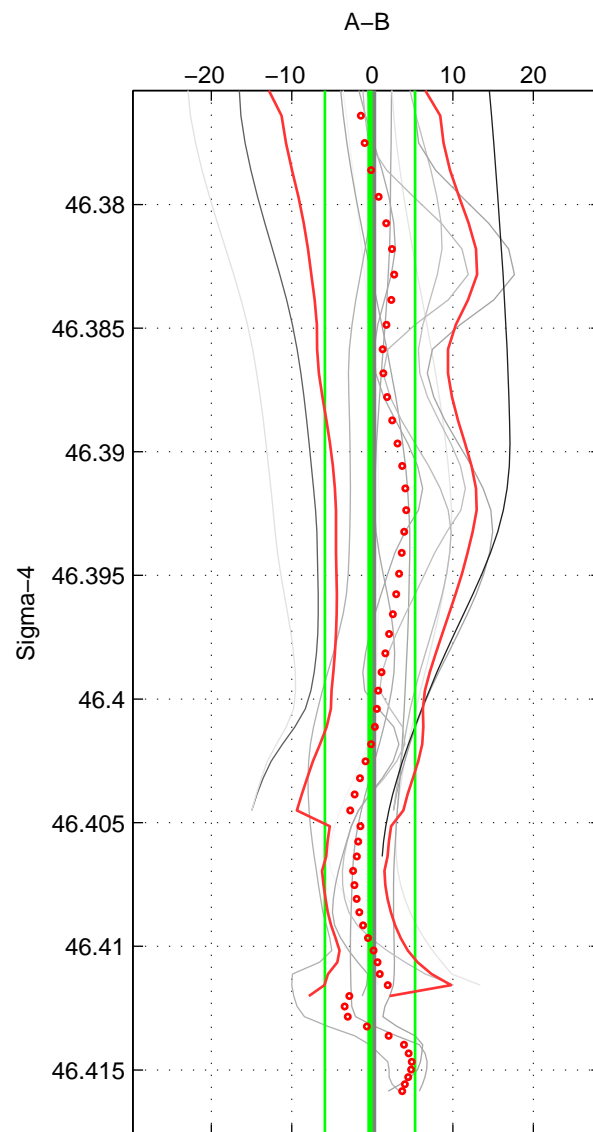

Cruise A (red). Date: Sep 1991 Cruisename: 106-77DN19910726  
 Cruise B (blue). Date: May 2002 Cruisename: 108-77DN20020420

\*\*\* "Favourite" values are means of spaces 1 2.

	Offset	O.StDev	Ratio	R.Stdev	Rating
SIGMA:	-0.282	5.607	1.000	0.003	4
THETA:	0.396	7.794	1.000	0.004	4
DEPTH:	0.187	3.904	1.000	0.002	3
FAV.:	0.057	6.700	1.000	0.003	4

Profiles of A: 8  
 Profiles of B: 3  
 Diff profs: 19  
 WMoffset (A-B): -0.28201  
 WMoffset stdev: 5.6066  
 WMratio (A/B): 0.99987  
 WMratio stdev: 0.0026005

Quality (1-5): 4

Profiles of A: 8  
 Profiles of B: 3  
 Diff profs: 19  
 WMoffset (A-B): 0.39553  
 WMoffset stdev: 7.7943  
 WMratio (A/B): 1.0002  
 WMratio stdev: 0.0036166

Quality (1-5): 4

Profiles of A: 8  
 Profiles of B: 3  
 Diff profs: 19  
 WMoffset (A-B): 0.18744  
 WMoffset stdev: 3.9036  
 WMratio (A/B): 1.0001  
 WMratio stdev: 0.0018105

Quality (1-5): 3