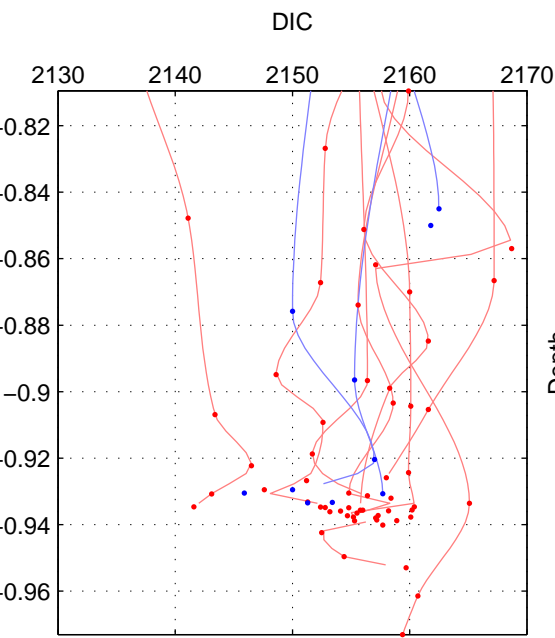

Cruise A (red). Date: Sep 1991 Cruisename: 106-77DN19910726  
 Cruise B (blue). Date: May 2002 Cruisename: 108-77DN20020420

\*\*\* "Favourite" values are means of spaces 1 2.

	Offset	O.StDev	Ratio	R.Stdev	Rating
SIGMA:	-0.282	5.607	1.000	0.003	4
THETA:	0.396	7.794	1.000	0.004	4
DEPTH:	0.187	3.904	1.000	0.002	3
FAV.:	0.057	6.700	1.000	0.003	4

Profiles of A: 8  
 Profiles of B: 3  
 Diff profs: 19  
 WMoffset (A-B): -0.28201  
 WMoffset stdev: 5.6066  
 WMratio (A/B): 0.99987  
 WMratio stdev: 0.0026005

Quality (1-5): 4

Profiles of A: 8  
 Profiles of B: 3  
 Diff profs: 19  
 WMoffset (A-B): 0.39553  
 WMoffset stdev: 7.7943  
 WMratio (A/B): 1.0002  
 WMratio stdev: 0.0036166

Quality (1-5): 4

Profiles of A: 8  
 Profiles of B: 3  
 Diff profs: 19  
 WMoffset (A-B): 0.18744  
 WMoffset stdev: 3.9036  
 WMratio (A/B): 1.0001  
 WMratio stdev: 0.0018105

Quality (1-5): 3