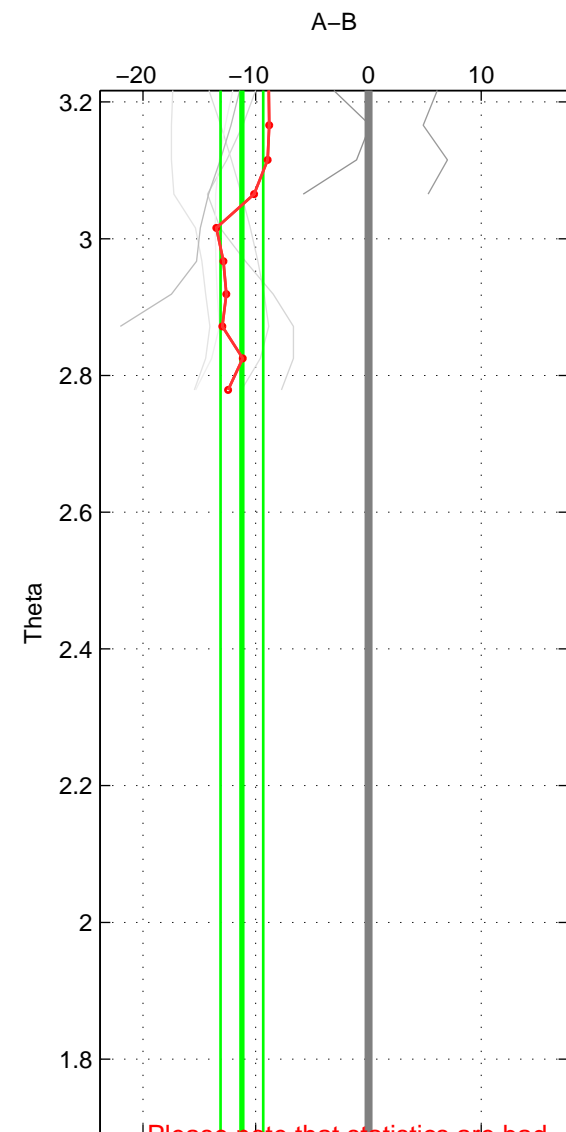

Cruise A (red). Date: Oct 2000 Cruisename: 285-64PE20000926

Cruise B (blue). Date: Jul 1990 Cruisename: 295-64TR19900701

*** "Favourite" values are those of space 1.

	Offset	O.StDev	Ratio	R.Stdev	Rating
SIGMA:	-12.459	2.498	0.994	0.001	2
THETA:	-11.228	1.889	0.995	0.001	1
DEPTH:	-12.385	3.308	0.994	0.002	1
FAV. :	-12.459	2.498	0.994	0.001	2

Profiles of A: 10
 Profiles of B: 2
 Diff profs : 7
 WMoffset (A-B): -12.4594
 WMoffset stdev: 2.4985
 WMratio (A/B): 0.99421
 WMratio stdev: 0.0011603

Quality (1-5): 2

Please note that statistics are bad.

Profiles of A: 10
 Profiles of B: 2
 Diff profs : 7
 WMoffset (A-B): -11.228
 WMoffset stdev: 1.8895
 WMratio (A/B): 0.99479
 WMratio stdev: 0.00087711

Quality (1-5): 1

Please note that statistics are bad.

Profiles of A: 10
 Profiles of B: 2
 Diff profs : 7
 WMoffset (A-B): -12.3848
 WMoffset stdev: 3.3076
 WMratio (A/B): 0.99425
 WMratio stdev: 0.0015305

Quality (1-5): 1