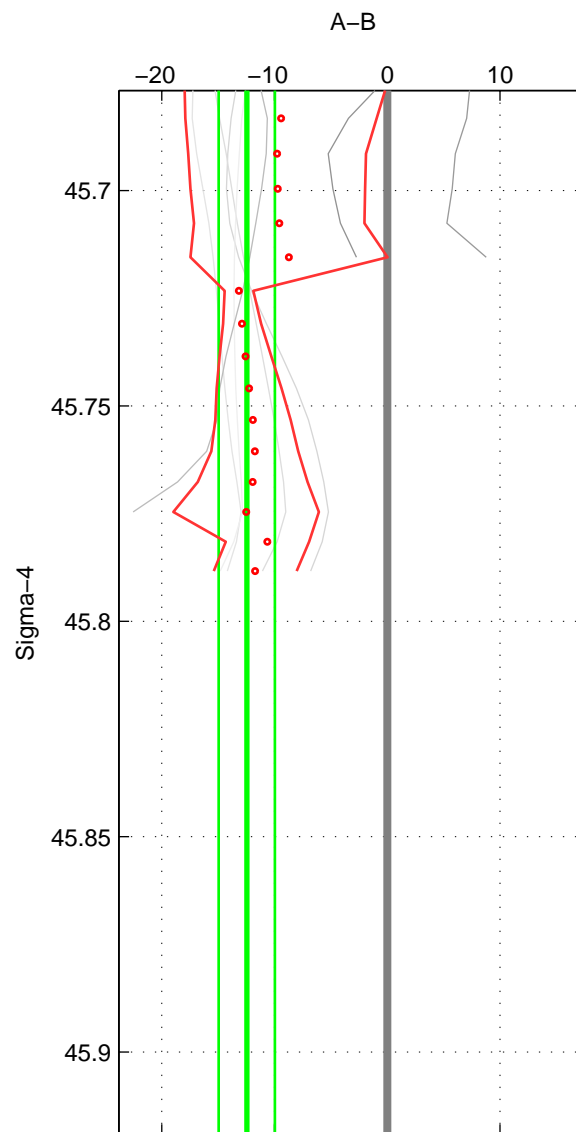

Cruise A (red). Date: Oct 2000 Cruisename: 285-64PE20000926

Cruise B (blue). Date: Jul 1990 Cruisename: 295-64TR19900701

*** "Favourite" values are those of space 1.

	Offset	O.StDev	Ratio	R.Stdev	Rating
SIGMA:	-12.459	2.498	0.994	0.001	2
THETA:	-11.228	1.889	0.995	0.001	1
DEPTH:	-12.385	3.308	0.994	0.002	1
FAV. :	-12.459	2.498	0.994	0.001	2

Profiles of A: 10
 Profiles of B: 2
 Diff profs : 7
 WMoffset (A-B): -12.4594
 WMoffset stdev: 2.4985
 WMratio (A/B): 0.99421
 WMratio stdev: 0.0011603

Quality (1-5): 2

Please note that statistics are bad.

Profiles of A: 10
 Profiles of B: 2
 Diff profs : 7
 WMoffset (A-B): -11.228
 WMoffset stdev: 1.8895
 WMratio (A/B): 0.99479
 WMratio stdev: 0.00087711

Quality (1-5): 1

Please note that statistics are bad.

Profiles of A: 10
 Profiles of B: 2
 Diff profs : 7
 WMoffset (A-B): -12.3848
 WMoffset stdev: 3.3076
 WMratio (A/B): 0.99425
 WMratio stdev: 0.0015305

Quality (1-5): 1