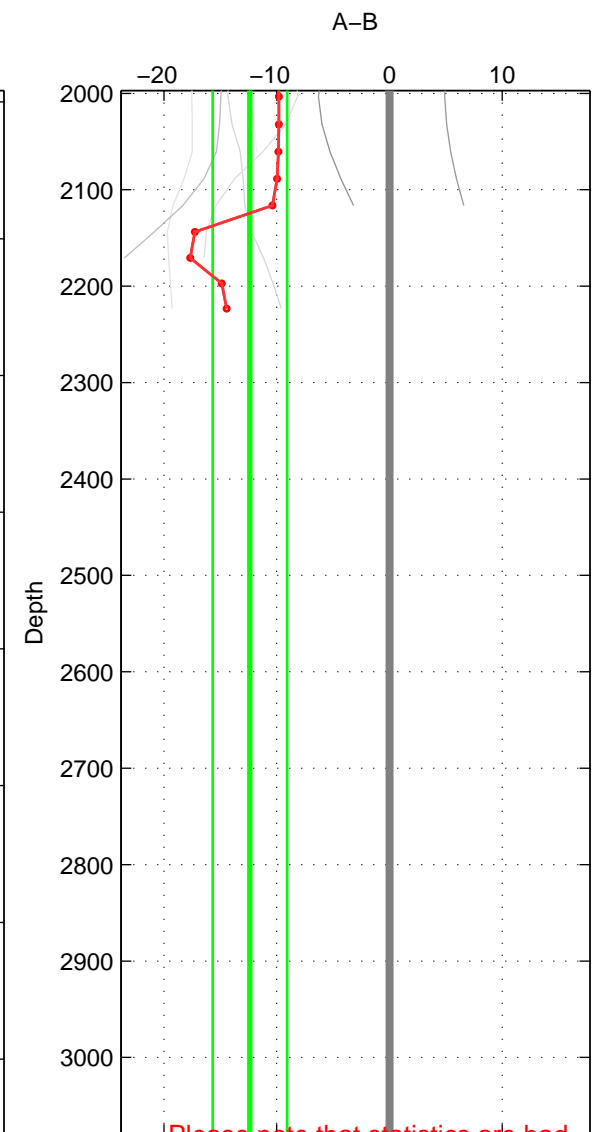

Cruise A (red). Date: Oct 2000 Cruisename: 285-64PE20000926

Cruise B (blue). Date: Jul 1990 Cruisename: 295-64TR19900701

*** "Favourite" values are those of space 1.

	Offset	O.StDev	Ratio	R.Stdev	Rating
SIGMA:	-12.459	2.498	0.994	0.001	2
THETA:	-11.228	1.889	0.995	0.001	1
DEPTH:	-12.385	3.308	0.994	0.002	1
FAV. :	-12.459	2.498	0.994	0.001	2

Profiles of A: 10
 Profiles of B: 2
 Diff profs : 7
 WMoffset (A-B): -12.4594
 WMoffset stdev: 2.4985
 WMratio (A/B): 0.99421
 WMratio stdev: 0.0011603

Quality (1-5): 2

Please note that statistics are bad.

Profiles of A: 10
 Profiles of B: 2
 Diff profs : 7
 WMoffset (A-B): -11.228
 WMoffset stdev: 1.8895
 WMratio (A/B): 0.99479
 WMratio stdev: 0.00087711

Quality (1-5): 1

Please note that statistics are bad.

Profiles of A: 10
 Profiles of B: 2
 Diff profs : 7
 WMoffset (A-B): -12.3848
 WMoffset stdev: 3.3076
 WMratio (A/B): 0.99425
 WMratio stdev: 0.0015305

Quality (1-5): 1