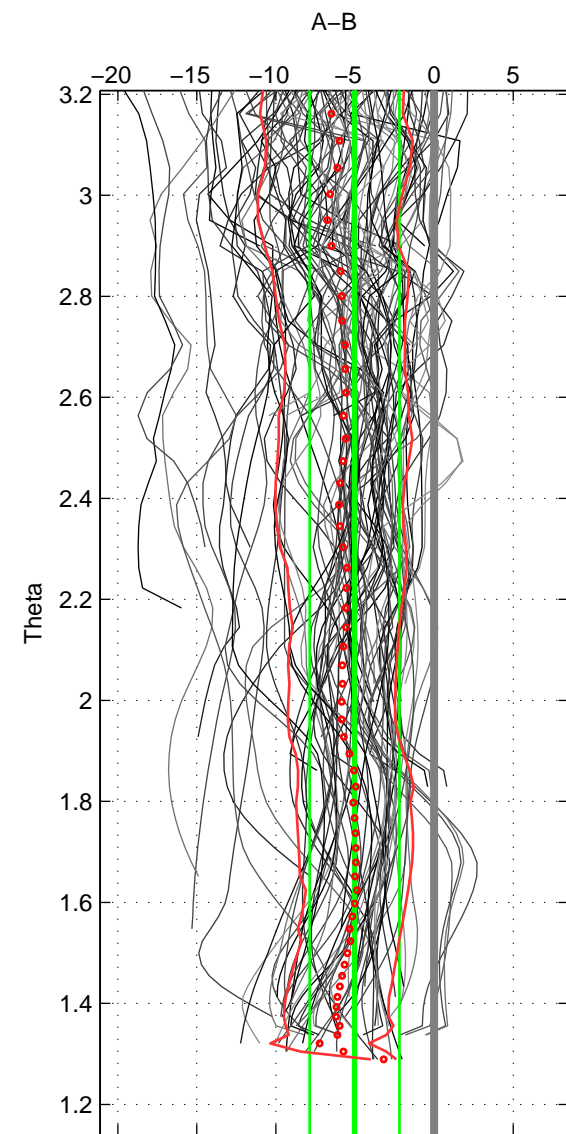

Cruise A (red). Date: Jun 2001 Cruisename: 192-18HU20010530  
 Cruise B (blue). Date: Jun 2006 Cruisename: 197-18HU20060524

\*\*\* "Favourite" values are means of spaces 1 2 3.

	Offset	O.StDev	Ratio	R.Stdev	Rating
SIGMA:	-4.227	1.993	0.998	0.001	5
THETA:	-5.028	2.839	0.998	0.001	5
DEPTH:	-5.406	3.277	0.997	0.002	5
FAV. :	-4.887	2.703	0.998	0.001	5

Profiles of A: 18  
 Profiles of B: 21  
 Diff profs : 89  
 WMoffset (A-B): -4.2275  
 WMoffset stdev: 1.9926  
 WMratio (A/B): 0.99804  
 WMratio stdev: 0.0009232

Quality (1-5): 5

Profiles of A: 18  
 Profiles of B: 21  
 Diff profs : 89  
 WMoffset (A-B): -5.0276  
 WMoffset stdev: 2.8389  
 WMratio (A/B): 0.99767  
 WMratio stdev: 0.0013142

Quality (1-5): 5

Profiles of A: 18  
 Profiles of B: 21  
 Diff profs : 89  
 WMoffset (A-B): -5.4056  
 WMoffset stdev: 3.2773  
 WMratio (A/B): 0.9975  
 WMratio stdev: 0.0015156

Quality (1-5): 5