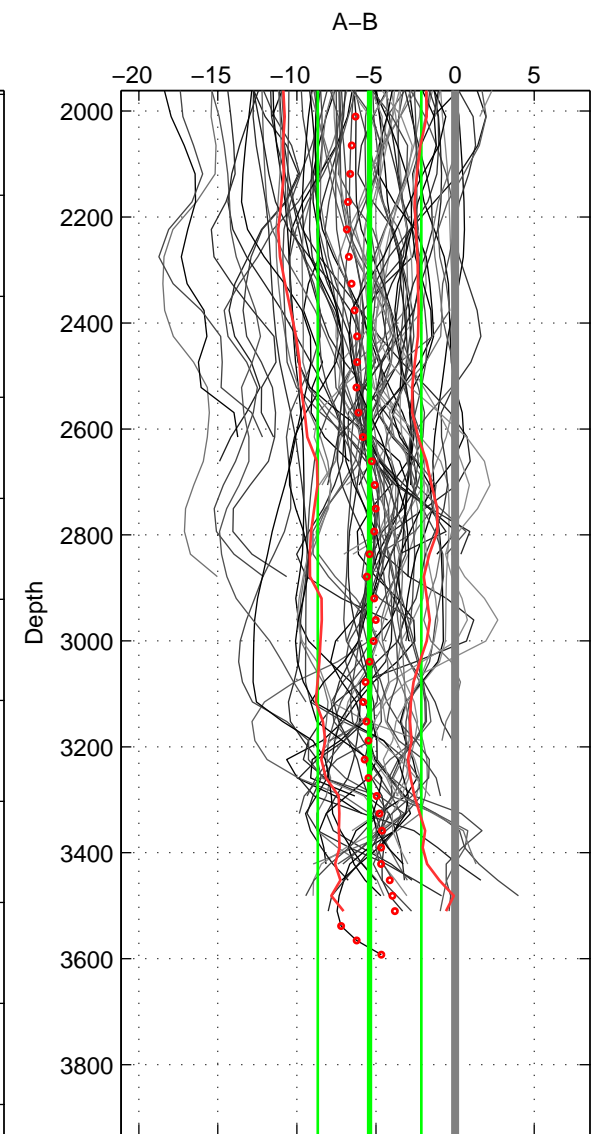

Cruise A (red). Date: Jun 2001 Cruisename: 192-18HU20010530  
 Cruise B (blue). Date: Jun 2006 Cruisename: 197-18HU20060524

\*\*\* "Favourite" values are means of spaces 1 2 3.

	Offset	O.StDev	Ratio	R.Stdev	Rating
SIGMA:	-4.227	1.993	0.998	0.001	5
THETA:	-5.028	2.839	0.998	0.001	5
DEPTH:	-5.406	3.277	0.997	0.002	5
FAV. :	-4.887	2.703	0.998	0.001	5

Profiles of A: 18  
 Profiles of B: 21  
 Diff profs : 89  
 WMoffset (A-B): -4.2275  
 WMoffset stdev: 1.9926  
 WMratio (A/B): 0.99804  
 WMratio stdev: 0.0009232

Quality (1-5): 5

Profiles of A: 18  
 Profiles of B: 21  
 Diff profs : 89  
 WMoffset (A-B): -5.0276  
 WMoffset stdev: 2.8389  
 WMratio (A/B): 0.99767  
 WMratio stdev: 0.0013142

Quality (1-5): 5

Profiles of A: 18  
 Profiles of B: 21  
 Diff profs : 89  
 WMoffset (A-B): -5.4056  
 WMoffset stdev: 3.2773  
 WMratio (A/B): 0.9975  
 WMratio stdev: 0.0015156

Quality (1-5): 5