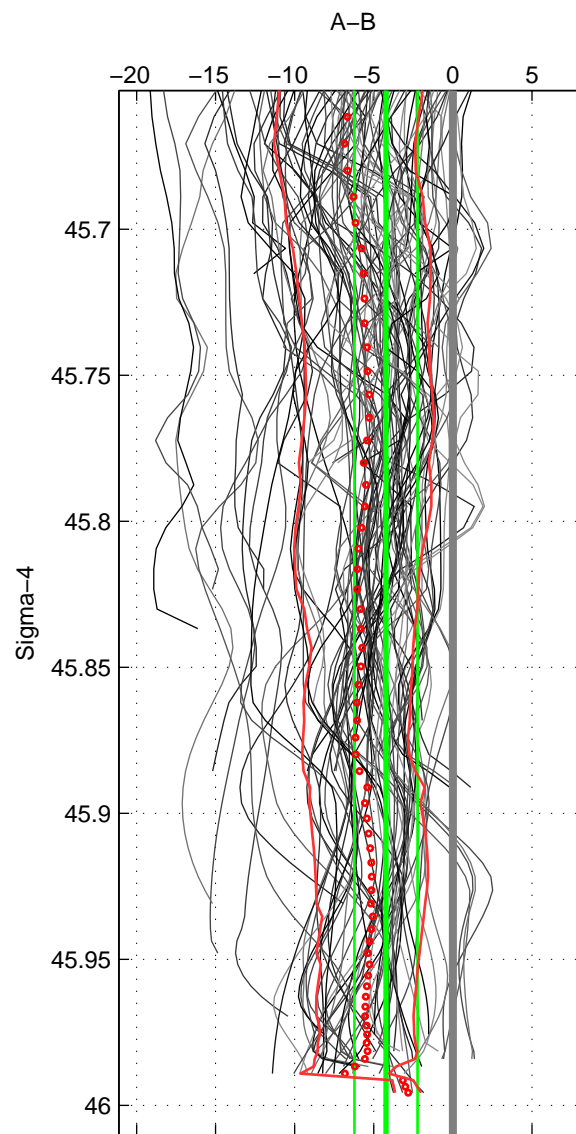

Cruise A (red). Date: Jun 2001 Cruisename: 192-18HU20010530  
 Cruise B (blue). Date: Jun 2006 Cruisename: 197-18HU20060524

\*\*\* "Favourite" values are means of spaces 1 2 3.

	Offset	O.StDev	Ratio	R.Stdev	Rating
SIGMA:	-4.227	1.993	0.998	0.001	5
THETA:	-5.028	2.839	0.998	0.001	5
DEPTH:	-5.406	3.277	0.997	0.002	5
FAV. :	-4.887	2.703	0.998	0.001	5

Profiles of A: 18  
 Profiles of B: 21  
 Diff profs : 89  
 WMoffset (A-B): -4.2275  
 WMoffset stdev: 1.9926  
 WMratio (A/B): 0.99804  
 WMratio stdev: 0.0009232

Quality (1-5): 5

Profiles of A: 18  
 Profiles of B: 21  
 Diff profs : 89  
 WMoffset (A-B): -5.0276  
 WMoffset stdev: 2.8389  
 WMratio (A/B): 0.99767  
 WMratio stdev: 0.0013142

Quality (1-5): 5

Profiles of A: 18  
 Profiles of B: 21  
 Diff profs : 89  
 WMoffset (A-B): -5.4056  
 WMoffset stdev: 3.2773  
 WMratio (A/B): 0.9975  
 WMratio stdev: 0.0015156

Quality (1-5): 5