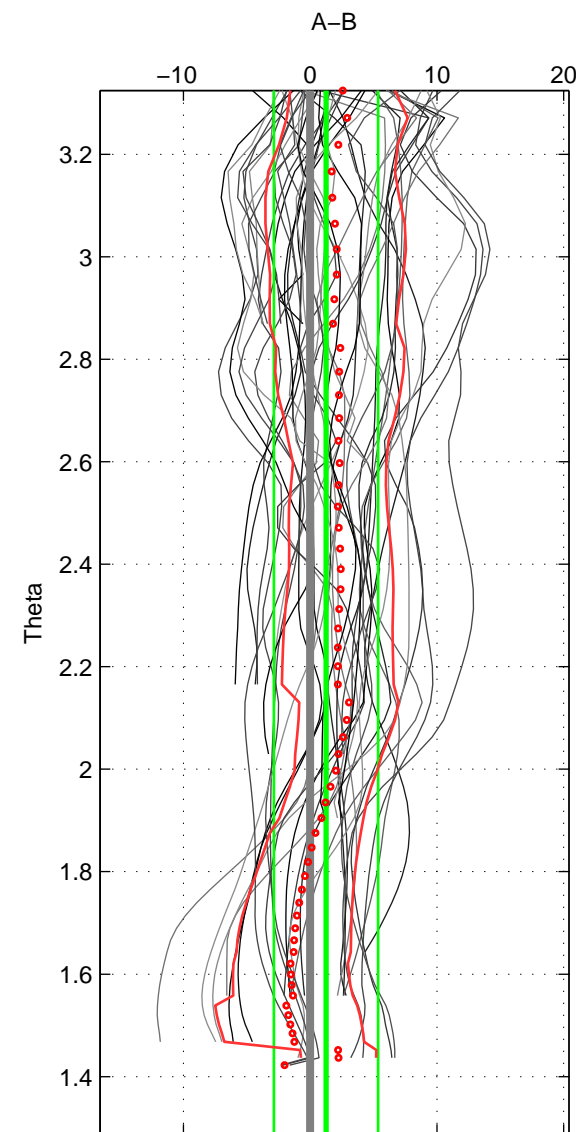

Cruise A (red). Date: Jun 2006 Cruisename: 197-18HU20060524

Cruise B (blue). Date: Sep 2008 Cruisename: 317-74DI20080820

\*\*\* "Favourite" values are means of spaces 1 2 3.

	Offset	O.StDev	Ratio	R.Stdev	Rating
SIGMA:	1.245	4.087	1.001	0.002	5
THETA:	1.247	4.112	1.001	0.002	5
DEPTH:	2.237	4.167	1.001	0.002	5
FAV.:	1.577	4.122	1.001	0.002	5

Profiles of A: 17  
 Profiles of B: 8  
 Diff profs : 41  
 WMoffset (A-B): 1.2449  
 WMoffset stdev: 4.0873  
 WMratio (A/B): 1.0006  
 WMratio stdev: 0.0018938

Quality (1-5): 5

Profiles of A: 17  
 Profiles of B: 8  
 Diff profs : 41  
 WMoffset (A-B): 1.2473  
 WMoffset stdev: 4.1123  
 WMratio (A/B): 1.0006  
 WMratio stdev: 0.0019054

Quality (1-5): 5

Profiles of A: 17  
 Profiles of B: 8  
 Diff profs : 41  
 WMoffset (A-B): 2.2373  
 WMoffset stdev: 4.1667  
 WMratio (A/B): 1.001  
 WMratio stdev: 0.0019313

Quality (1-5): 5