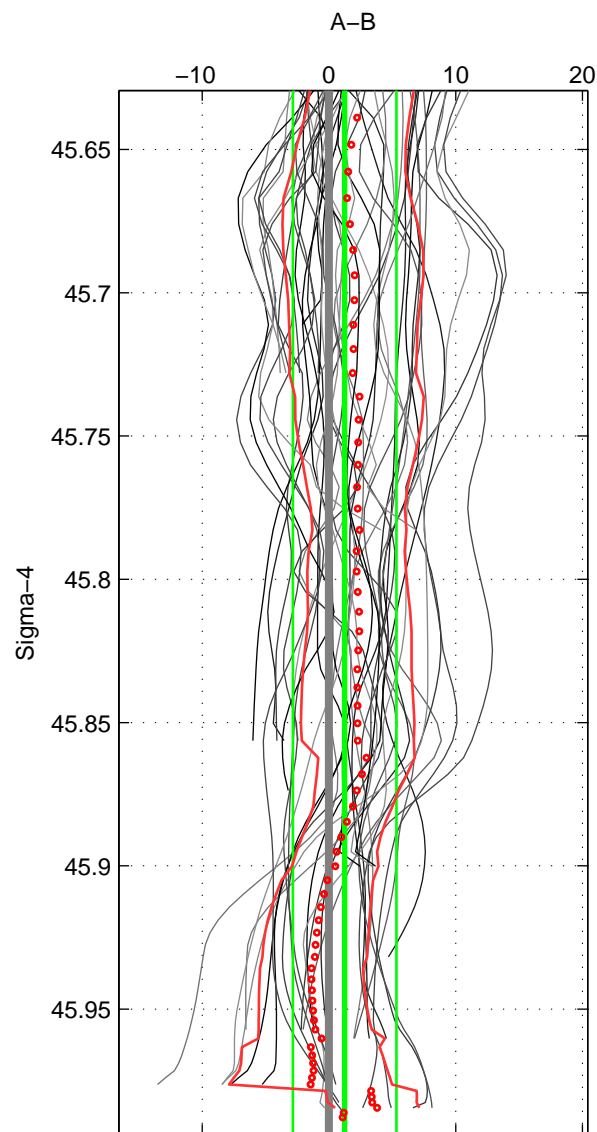

Cruise A (red). Date: Jun 2006 Cruisename: 197-18HU20060524

Cruise B (blue). Date: Sep 2008 Cruisename: 317-74DI20080820

\*\*\* "Favourite" values are means of spaces 1 2 3.

	Offset	O.StDev	Ratio	R.Stdev	Rating
SIGMA:	1.245	4.087	1.001	0.002	5
THETA:	1.247	4.112	1.001	0.002	5
DEPTH:	2.237	4.167	1.001	0.002	5
FAV.:	1.577	4.122	1.001	0.002	5

Profiles of A: 17  
 Profiles of B: 8  
 Diff profs : 41  
 WMoffset (A-B): 1.2449  
 WMoffset stdev: 4.0873  
 WMratio (A/B): 1.0006  
 WMratio stdev: 0.0018938

Quality (1-5): 5

Profiles of A: 17  
 Profiles of B: 8  
 Diff profs : 41  
 WMoffset (A-B): 1.2473  
 WMoffset stdev: 4.1123  
 WMratio (A/B): 1.0006  
 WMratio stdev: 0.0019054

Quality (1-5): 5

Profiles of A: 17  
 Profiles of B: 8  
 Diff profs : 41  
 WMoffset (A-B): 2.2373  
 WMoffset stdev: 4.1667  
 WMratio (A/B): 1.001  
 WMratio stdev: 0.0019313

Quality (1-5): 5