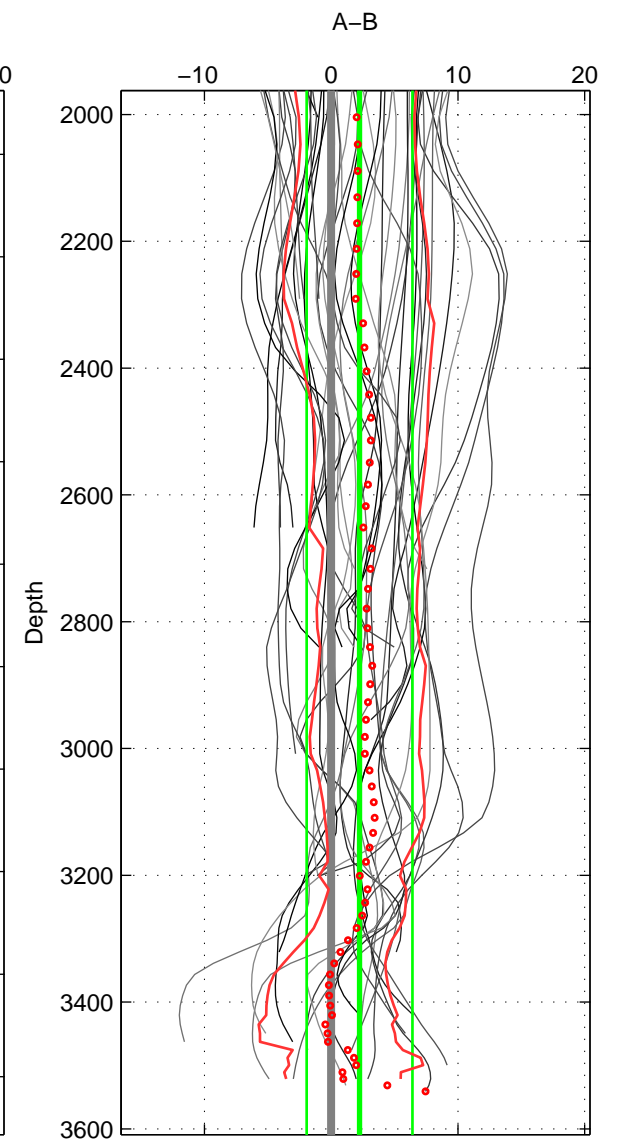

Cruise A (red). Date: Jun 2006 Cruisename: 197-18HU20060524

Cruise B (blue). Date: Sep 2008 Cruisename: 317-74DI20080820

\*\*\* "Favourite" values are means of spaces 1 2 3.

	Offset	O.StDev	Ratio	R.Stdev	Rating
SIGMA:	1.245	4.087	1.001	0.002	5
THETA:	1.247	4.112	1.001	0.002	5
DEPTH:	2.237	4.167	1.001	0.002	5
FAV.:	1.577	4.122	1.001	0.002	5

Profiles of A: 17  
 Profiles of B: 8  
 Diff profs : 41  
 WMoffset (A-B): 1.2449  
 WMoffset stdev: 4.0873  
 WMratio (A/B): 1.0006  
 WMratio stdev: 0.0018938

Quality (1-5): 5

Profiles of A: 17  
 Profiles of B: 8  
 Diff profs : 41  
 WMoffset (A-B): 1.2473  
 WMoffset stdev: 4.1123  
 WMratio (A/B): 1.0006  
 WMratio stdev: 0.0019054

Quality (1-5): 5

Profiles of A: 17  
 Profiles of B: 8  
 Diff profs : 41  
 WMoffset (A-B): 2.2373  
 WMoffset stdev: 4.1667  
 WMratio (A/B): 1.001  
 WMratio stdev: 0.0019313

Quality (1-5): 5