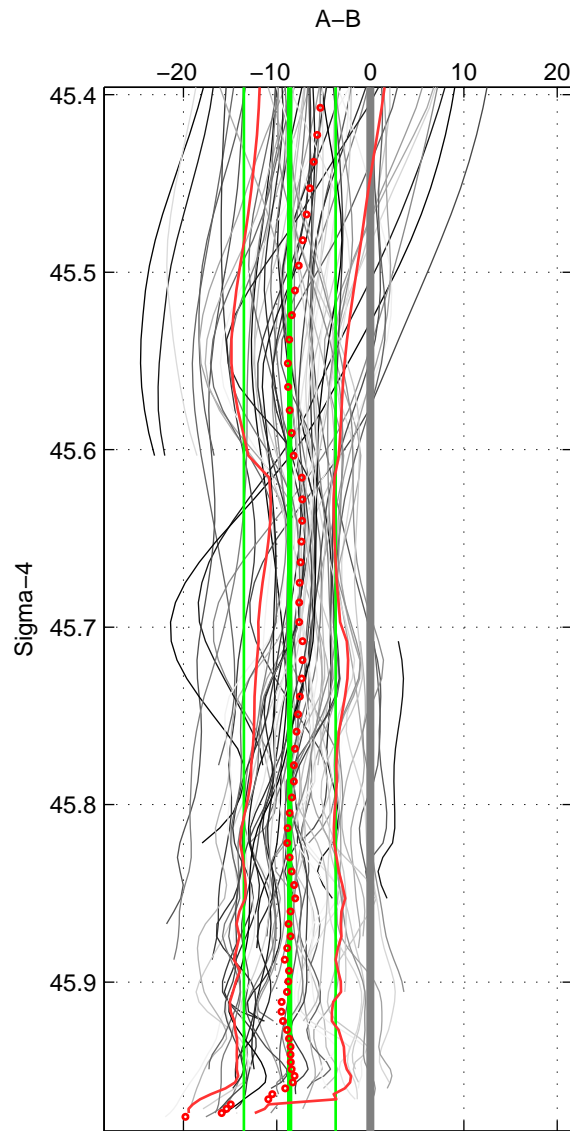

Cruise A (red). Date: Apr 1993 Cruisename: 1-09AR19930404

Cruise B (blue). Date: Jul 1993 Cruisename: 2-09FA19930624

\*\*\* "Favourite" values are means of spaces 1 2 3.

	Offset	O.StDev	Ratio	R.Stdev	Rating
SIGMA:	-8.618	4.918	0.914	0.046	5
THETA:	-8.073	5.312	0.922	0.049	5
DEPTH:	-7.453	4.967	0.930	0.046	5
FAV. :	-8.048	5.066	0.922	0.047	5

Profiles of A: 14  
 Profiles of B: 12  
 Diff profs : 70  
 WMoffset (A-B): -8.6175  
 WMoffset stdev: 4.9183  
 WMratio (A/B): 0.91419  
 WMratio stdev: 0.045991

Quality (1-5): 5

Profiles of A: 14  
 Profiles of B: 12  
 Diff profs : 71  
 WMoffset (A-B): -8.0732  
 WMoffset stdev: 5.3116  
 WMratio (A/B): 0.92237  
 WMratio stdev: 0.049046

Quality (1-5): 5

Profiles of A: 14  
 Profiles of B: 12  
 Diff profs : 70  
 WMoffset (A-B): -7.4526  
 WMoffset stdev: 4.967  
 WMratio (A/B): 0.93034  
 WMratio stdev: 0.045771

Quality (1-5): 5