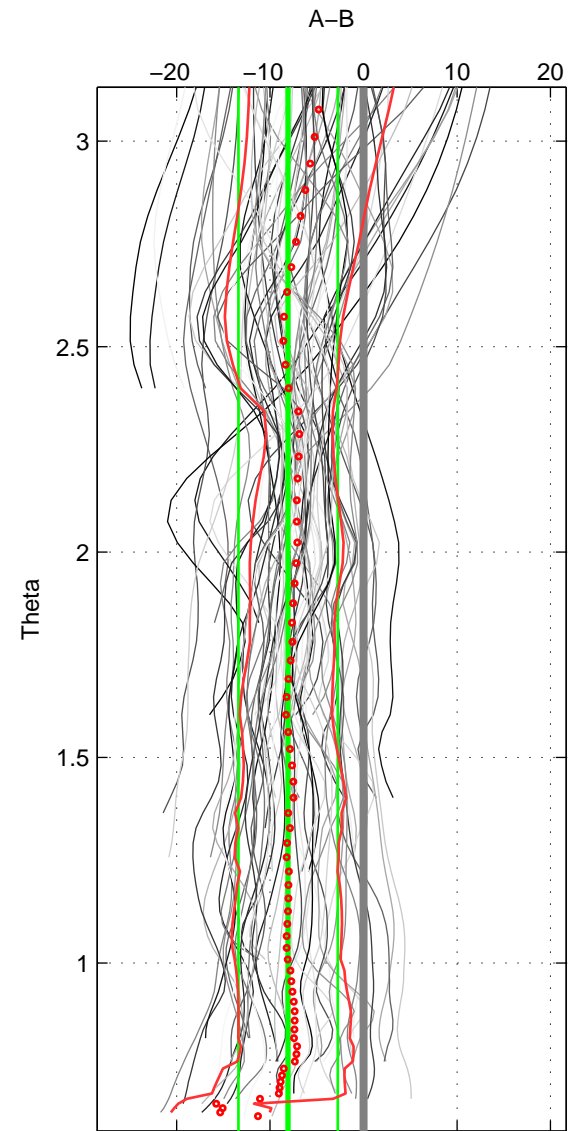

Cruise A (red). Date: Apr 1993 Cruisename: 1-09AR19930404

Cruise B (blue). Date: Jul 1993 Cruisename: 2-09FA19930624

\*\*\* "Favourite" values are means of spaces 1 2 3.

	Offset	O.StDev	Ratio	R.Stdev	Rating
SIGMA:	-8.618	4.918	0.914	0.046	5
THETA:	-8.073	5.312	0.922	0.049	5
DEPTH:	-7.453	4.967	0.930	0.046	5
FAV. :	-8.048	5.066	0.922	0.047	5

Profiles of A: 14  
 Profiles of B: 12  
 Diff profs : 70  
 WMoffset (A-B): -8.6175  
 WMoffset stdev: 4.9183  
 WMratio (A/B): 0.91419  
 WMratio stdev: 0.045991

Quality (1-5): 5

Profiles of A: 14  
 Profiles of B: 12  
 Diff profs : 71  
 WMoffset (A-B): -8.0732  
 WMoffset stdev: 5.3116  
 WMratio (A/B): 0.92237  
 WMratio stdev: 0.049046

Quality (1-5): 5

Profiles of A: 14  
 Profiles of B: 12  
 Diff profs : 70  
 WMoffset (A-B): -7.4526  
 WMoffset stdev: 4.967  
 WMratio (A/B): 0.93034  
 WMratio stdev: 0.045771

Quality (1-5): 5