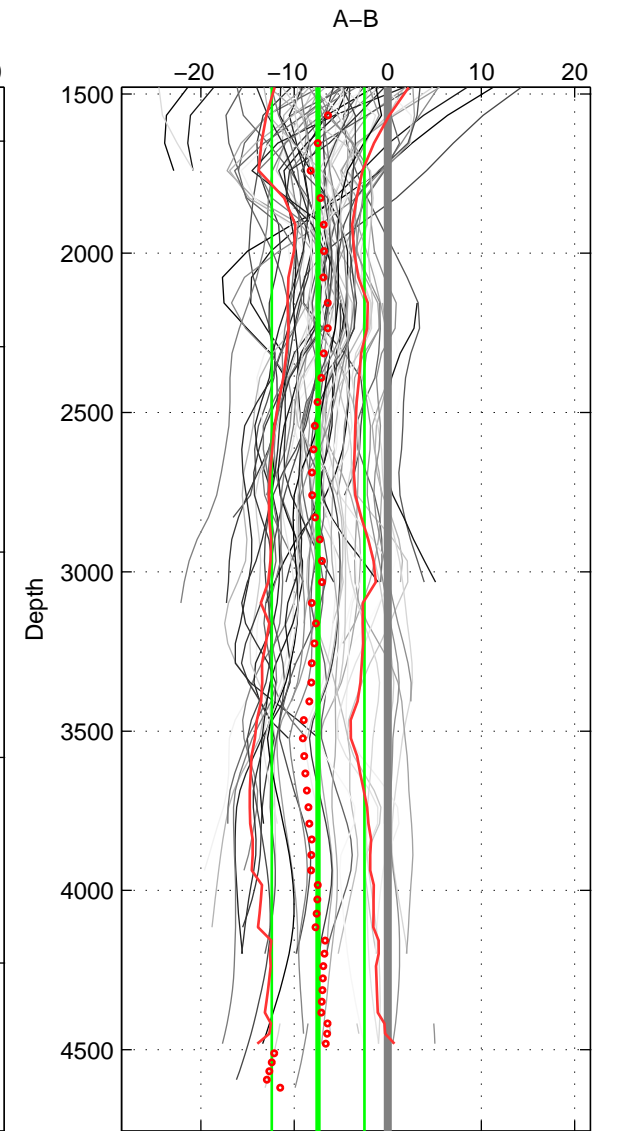

Cruise A (red). Date: Apr 1993 Cruisename: 1-09AR19930404

Cruise B (blue). Date: Jul 1993 Cruisename: 2-09FA19930624

\*\*\* "Favourite" values are means of spaces 1 2 3.

	Offset	O.StDev	Ratio	R.Stdev	Rating
SIGMA:	-8.618	4.918	0.914	0.046	5
THETA:	-8.073	5.312	0.922	0.049	5
DEPTH:	-7.453	4.967	0.930	0.046	5
FAV. :	-8.048	5.066	0.922	0.047	5

Profiles of A: 14  
 Profiles of B: 12  
 Diff profs : 70  
 WMoffset (A-B): -8.6175  
 WMoffset stdev: 4.9183  
 WMratio (A/B): 0.91419  
 WMratio stdev: 0.045991

Quality (1-5): 5

Profiles of A: 14  
 Profiles of B: 12  
 Diff profs : 71  
 WMoffset (A-B): -8.0732  
 WMoffset stdev: 5.3116  
 WMratio (A/B): 0.92237  
 WMratio stdev: 0.049046

Quality (1-5): 5

Profiles of A: 14  
 Profiles of B: 12  
 Diff profs : 70  
 WMoffset (A-B): -7.4526  
 WMoffset stdev: 4.967  
 WMratio (A/B): 0.93034  
 WMratio stdev: 0.045771

Quality (1-5): 5