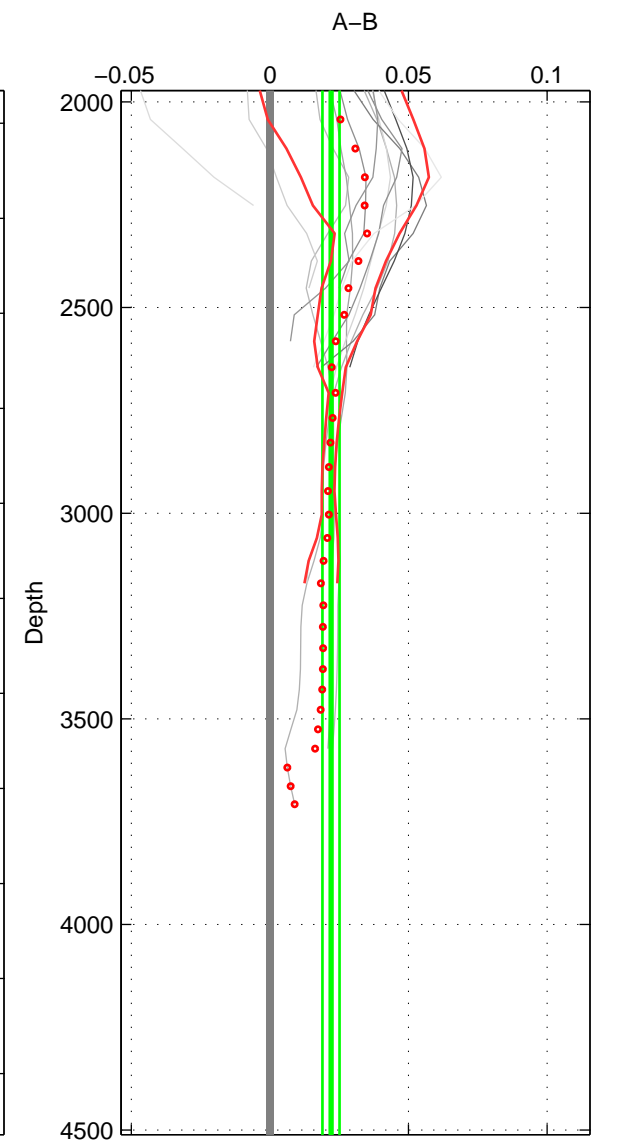

Cruise A (red). Date: Jun 1996 Cruisename: 149-06MT19960613

Cruise B (blue). Date: Jun 1999 Cruisename: 156-06MT19990610

\*\*\* "Favourite" values are means of spaces 1 2.

	Offset	O.StDev	Ratio	R.Stdev	Rating
SIGMA:	0.019	0.007	1.001	0.000	4
THETA:	0.023	0.003	1.001	0.000	4
DEPTH:	0.022	0.003	1.001	0.000	3
FAV.:	0.021	0.005	1.001	0.000	4

Profiles of A: 3  
 Profiles of B: 11  
 Diff profs : 12  
 WMoffset (A-B): 0.019192  
 WMoffset stdev: 0.0073581  
 WMratio (A/B): 1.0005  
 WMratio stdev: 0.00021065

Quality (1-5): 4

Profiles of A: 3  
 Profiles of B: 11  
 Diff profs : 12  
 WMoffset (A-B): 0.022666  
 WMoffset stdev: 0.0026871  
 WMratio (A/B): 1.0006  
 WMratio stdev: 7.6963e-05

Quality (1-5): 4

Profiles of A: 3  
 Profiles of B: 11  
 Diff profs : 12  
 WMoffset (A-B): 0.022053  
 WMoffset stdev: 0.0031105  
 WMratio (A/B): 1.0006  
 WMratio stdev: 8.9031e-05

Quality (1-5): 3