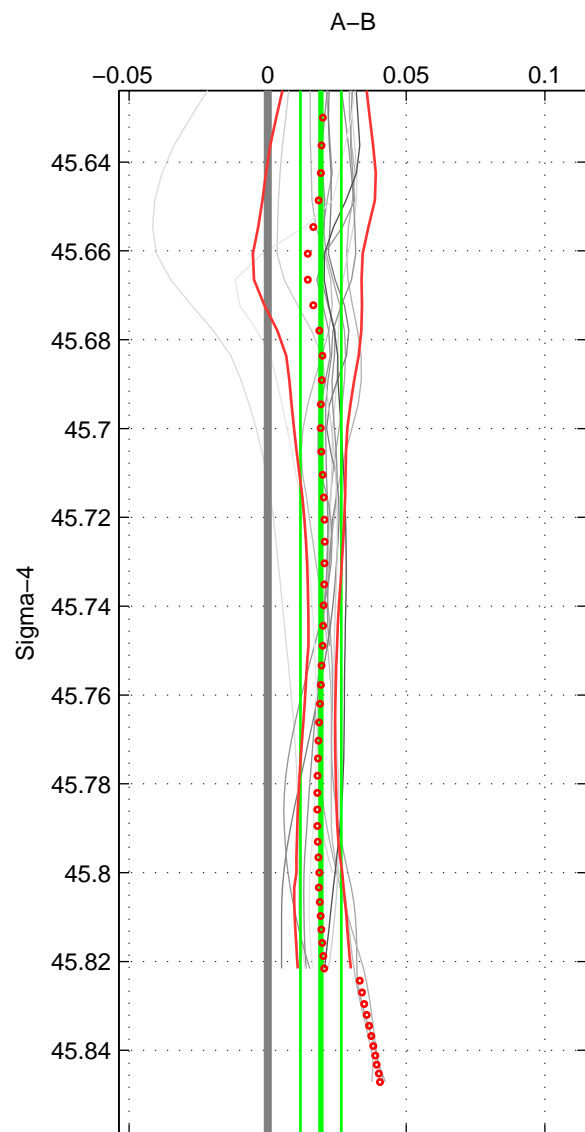

Cruise A (red). Date: Jun 1996 Cruisename: 149-06MT19960613

Cruise B (blue). Date: Jun 1999 Cruisename: 156-06MT19990610

\*\*\* "Favourite" values are means of spaces 1 2.

	Offset	O.StDev	Ratio	R.Stdev	Rating
SIGMA:	0.019	0.007	1.001	0.000	4
THETA:	0.023	0.003	1.001	0.000	4
DEPTH:	0.022	0.003	1.001	0.000	3
FAV.:	0.021	0.005	1.001	0.000	4

Profiles of A: 3  
 Profiles of B: 11  
 Diff profs : 12  
 WMoffset (A-B): 0.019192  
 WMoffset stdev: 0.0073581  
 WMratio (A/B): 1.0005  
 WMratio stdev: 0.00021065

Quality (1-5): 4

Profiles of A: 3  
 Profiles of B: 11  
 Diff profs : 12  
 WMoffset (A-B): 0.022666  
 WMoffset stdev: 0.0026871  
 WMratio (A/B): 1.0006  
 WMratio stdev: 7.6963e-05

Quality (1-5): 4

Profiles of A: 3  
 Profiles of B: 11  
 Diff profs : 12  
 WMoffset (A-B): 0.022053  
 WMoffset stdev: 0.0031105  
 WMratio (A/B): 1.0006  
 WMratio stdev: 8.9031e-05

Quality (1-5): 3