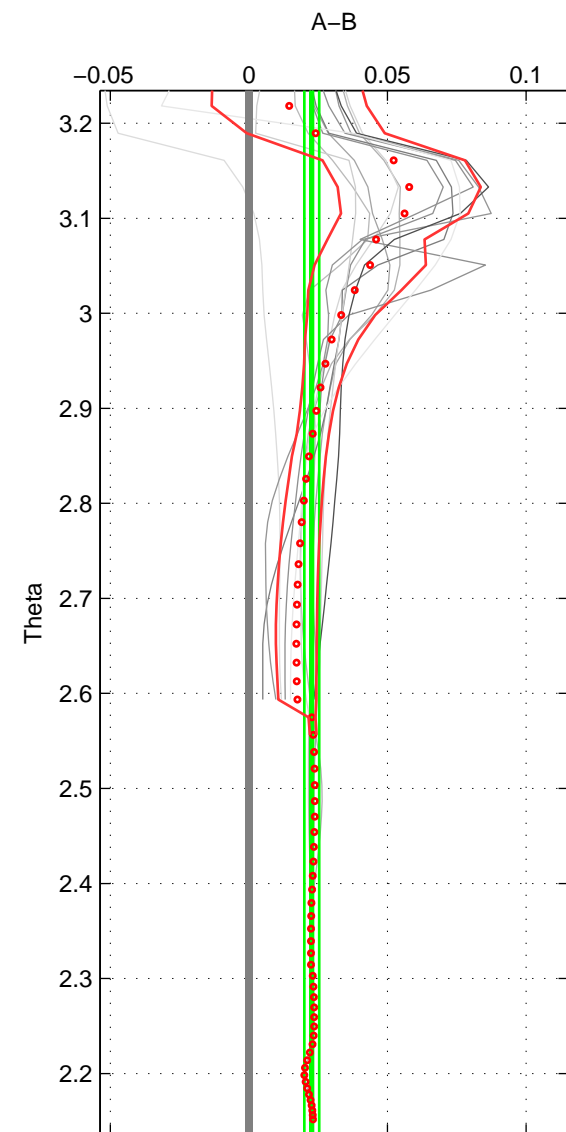

Cruise A (red). Date: Jun 1996 Cruisename: 149-06MT19960613

Cruise B (blue). Date: Jun 1999 Cruisename: 156-06MT19990610

\*\*\* "Favourite" values are means of spaces 1 2.

	Offset	O.StDev	Ratio	R.Stdev	Rating
SIGMA:	0.019	0.007	1.001	0.000	4
THETA:	0.023	0.003	1.001	0.000	4
DEPTH:	0.022	0.003	1.001	0.000	3
FAV.:	0.021	0.005	1.001	0.000	4

Profiles of A: 3  
 Profiles of B: 11  
 Diff profs : 12  
 WMoffset (A-B): 0.019192  
 WMoffset stdev: 0.0073581  
 WMratio (A/B): 1.0005  
 WMratio stdev: 0.00021065

Quality (1-5): 4

Profiles of A: 3  
 Profiles of B: 11  
 Diff profs : 12  
 WMoffset (A-B): 0.022666  
 WMoffset stdev: 0.0026871  
 WMratio (A/B): 1.0006  
 WMratio stdev: 7.6963e-05

Quality (1-5): 4

Profiles of A: 3  
 Profiles of B: 11  
 Diff profs : 12  
 WMoffset (A-B): 0.022053  
 WMoffset stdev: 0.0031105  
 WMratio (A/B): 1.0006  
 WMratio stdev: 8.9031e-05

Quality (1-5): 3