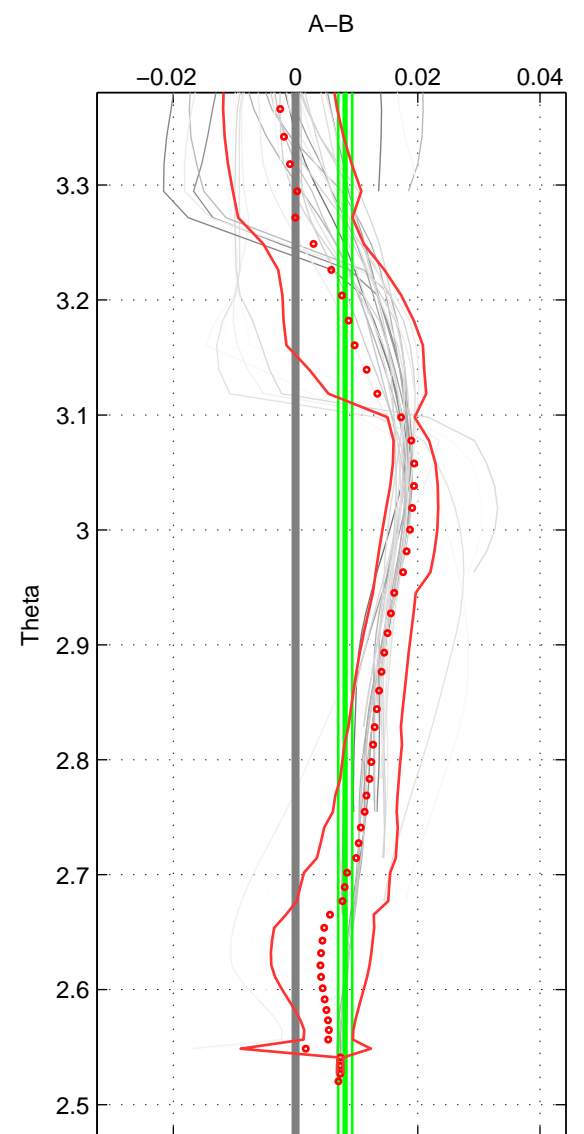

Cruise A (red). Date: Oct 1997 Cruisename: 231-316N19971005

Cruise B (blue). Date: Sep 2007 Cruisename: 292-64PE20070830

\*\*\* "Favourite" values are means of spaces 1 2 3.

	Offset	O.StDev	Ratio	R.Stdev	Rating
SIGMA:	0.013	0.003	1.000	0.000	4
THETA:	0.008	0.001	1.000	0.000	4
DEPTH:	0.008	0.007	1.000	0.000	4
FAV.:	0.010	0.004	1.000	0.000	4

Profiles of A: 8  
 Profiles of B: 9  
 Diff profs : 32  
 WMoffset (A-B): 0.013158  
 WMoffset stdev: 0.0030902  
 WMratio (A/B): 1.0004  
 WMratio stdev: 8.8489e-05

Quality (1-5): 4

Profiles of A: 8  
 Profiles of B: 9  
 Diff profs : 32  
 WMoffset (A-B): 0.0081335  
 WMoffset stdev: 0.0011369  
 WMratio (A/B): 1.0002  
 WMratio stdev: 3.2555e-05

Quality (1-5): 4

Profiles of A: 8  
 Profiles of B: 9  
 Diff profs : 32  
 WMoffset (A-B): 0.0077351  
 WMoffset stdev: 0.0065755  
 WMratio (A/B): 1.0002  
 WMratio stdev: 0.00018825

Quality (1-5): 4