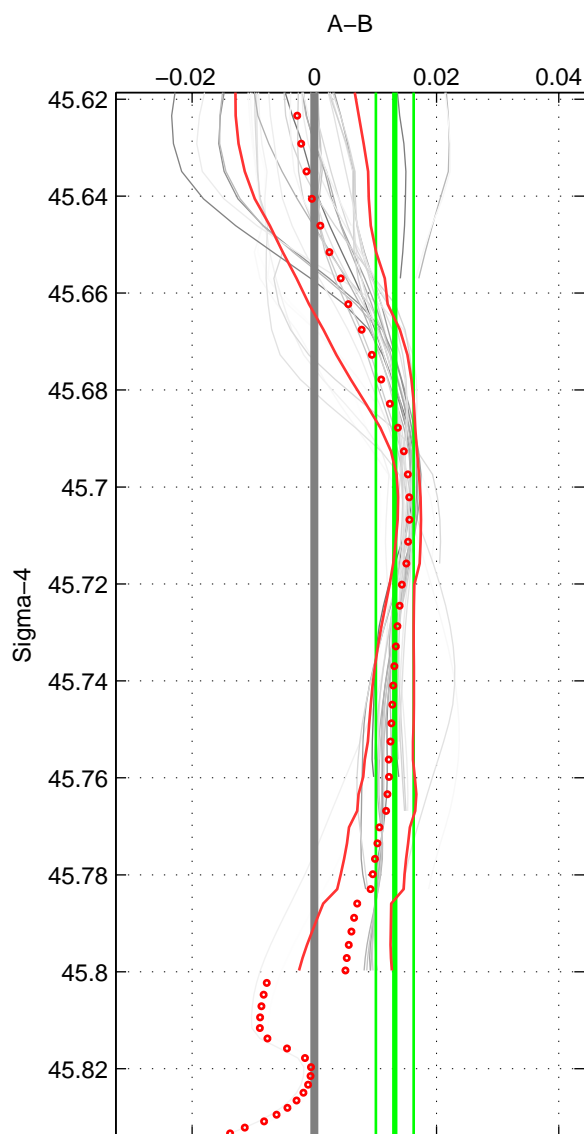

Cruise A (red). Date: Oct 1997 Cruisename: 231-316N19971005

Cruise B (blue). Date: Sep 2007 Cruisename: 292-64PE20070830

\*\*\* "Favourite" values are means of spaces 1 2 3.

	Offset	O.StDev	Ratio	R.Stdev	Rating
SIGMA:	0.013	0.003	1.000	0.000	4
THETA:	0.008	0.001	1.000	0.000	4
DEPTH:	0.008	0.007	1.000	0.000	4
FAV.:	0.010	0.004	1.000	0.000	4

Profiles of A: 8  
 Profiles of B: 9  
 Diff profs : 32  
 WMoffset (A-B): 0.013158  
 WMoffset stdev: 0.0030902  
 WMratio (A/B): 1.0004  
 WMratio stdev: 8.8489e-05

Quality (1-5): 4

Profiles of A: 8  
 Profiles of B: 9  
 Diff profs : 32  
 WMoffset (A-B): 0.0081335  
 WMoffset stdev: 0.0011369  
 WMratio (A/B): 1.0002  
 WMratio stdev: 3.2555e-05

Quality (1-5): 4

Profiles of A: 8  
 Profiles of B: 9  
 Diff profs : 32  
 WMoffset (A-B): 0.0077351  
 WMoffset stdev: 0.0065755  
 WMratio (A/B): 1.0002  
 WMratio stdev: 0.00018825

Quality (1-5): 4