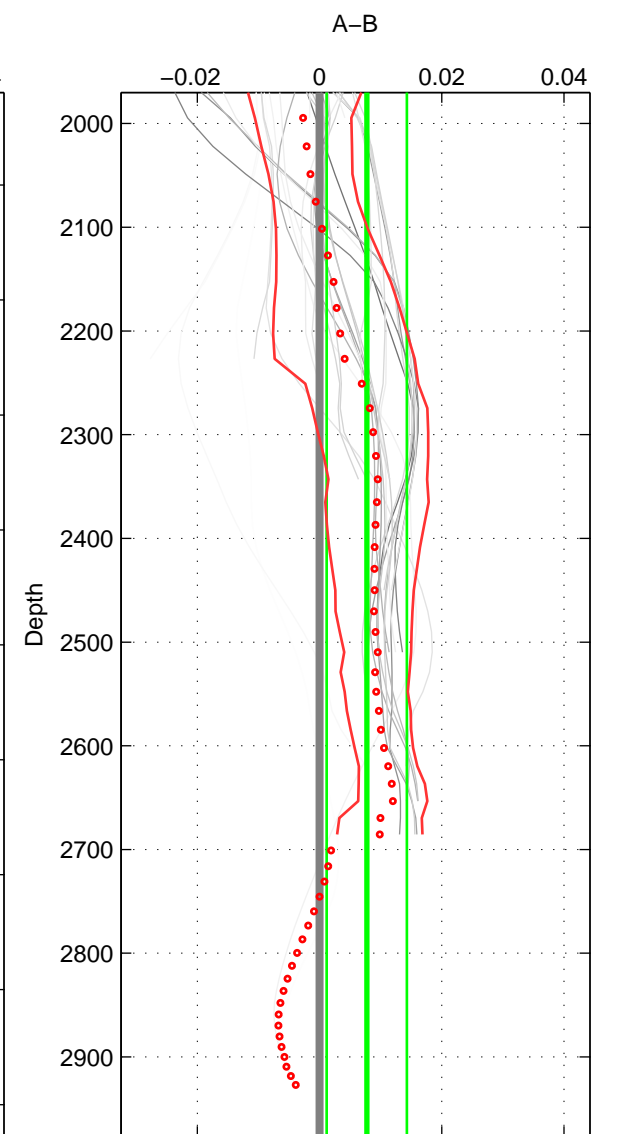

Cruise A (red). Date: Oct 1997 Cruisename: 231-316N19971005

Cruise B (blue). Date: Sep 2007 Cruisename: 292-64PE20070830

\*\*\* "Favourite" values are means of spaces 1 2 3.

	Offset	O.StDev	Ratio	R.Stdev	Rating
SIGMA:	0.013	0.003	1.000	0.000	4
THETA:	0.008	0.001	1.000	0.000	4
DEPTH:	0.008	0.007	1.000	0.000	4
FAV.:	0.010	0.004	1.000	0.000	4

Profiles of A: 8  
 Profiles of B: 9  
 Diff profs : 32  
 WMoffset (A-B): 0.013158  
 WMoffset stdev: 0.0030902  
 WMratio (A/B): 1.0004  
 WMratio stdev: 8.8489e-05

Quality (1-5): 4

Profiles of A: 8  
 Profiles of B: 9  
 Diff profs : 32  
 WMoffset (A-B): 0.0081335  
 WMoffset stdev: 0.0011369  
 WMratio (A/B): 1.0002  
 WMratio stdev: 3.2555e-05

Quality (1-5): 4

Profiles of A: 8  
 Profiles of B: 9  
 Diff profs : 32  
 WMoffset (A-B): 0.0077351  
 WMoffset stdev: 0.0065755  
 WMratio (A/B): 1.0002  
 WMratio stdev: 0.00018825

Quality (1-5): 4