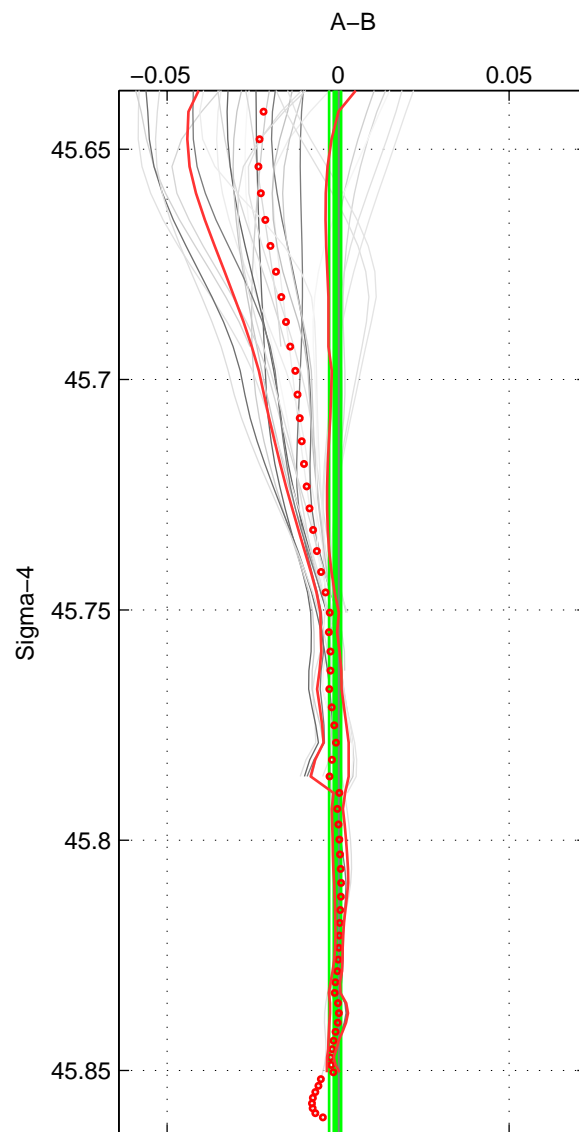

Cruise A (red). Date: Jun 1997 Cruisename: 153-06MT19970611

Cruise B (blue). Date: Jul 1996 Cruisename: 284-64PE19960618

*** "Favourite" values are means of spaces 1 2.

	Offset	O.StDev	Ratio	R.Stdev	Rating
SIGMA:	-0.001	0.002	1.000	0.000	5
THETA:	-0.001	0.001	1.000	0.000	5
DEPTH:	-0.002	0.003	1.000	0.000	4
FAV. :	-0.001	0.001	1.000	0.000	5

Profiles of A: 7
 Profiles of B: 8
 Diff profs : 41
 WMoffset (A-B): -0.00086336
 WMoffset stdev: 0.0017349
 WMratio (A/B): 0.99998
 WMratio stdev: 4.9672e-05

Quality (1-5): 5

Profiles of A: 7
 Profiles of B: 8
 Diff profs : 41
 WMoffset (A-B): -0.0008352
 WMoffset stdev: 0.0009681
 WMratio (A/B): 0.99998
 WMratio stdev: 2.7721e-05

Quality (1-5): 5

Profiles of A: 6
 Profiles of B: 8
 Diff profs : 37
 WMoffset (A-B): -0.0024025
 WMoffset stdev: 0.0031216
 WMratio (A/B): 0.99993
 WMratio stdev: 8.9357e-05

Quality (1-5): 4