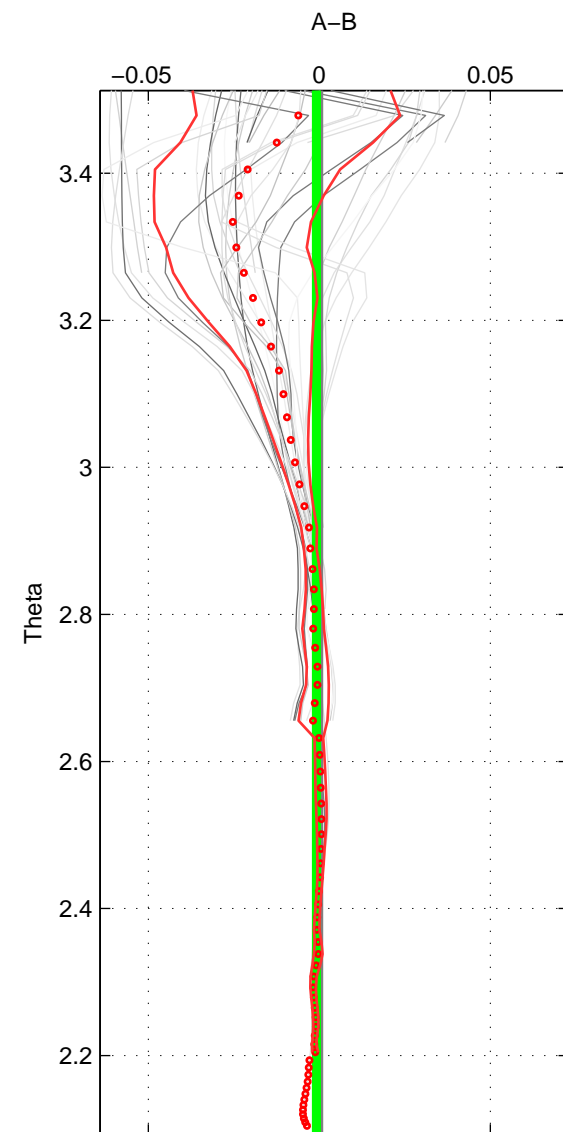

Cruise A (red). Date: Jun 1997 Cruisename: 153-06MT19970611

Cruise B (blue). Date: Jul 1996 Cruisename: 284-64PE19960618

*** "Favourite" values are means of spaces 1 2.

	Offset	O.StDev	Ratio	R.Stdev	Rating
SIGMA:	-0.001	0.002	1.000	0.000	5
THETA:	-0.001	0.001	1.000	0.000	5
DEPTH:	-0.002	0.003	1.000	0.000	4
FAV. :	-0.001	0.001	1.000	0.000	5

Profiles of A: 7
 Profiles of B: 8
 Diff profs : 41
 WMoffset (A-B): -0.00086336
 WMoffset stdev: 0.0017349
 WMratio (A/B): 0.99998
 WMratio stdev: 4.9672e-05

Quality (1-5): 5

Profiles of A: 7
 Profiles of B: 8
 Diff profs : 41
 WMoffset (A-B): -0.0008352
 WMoffset stdev: 0.0009681
 WMratio (A/B): 0.99998
 WMratio stdev: 2.7721e-05

Quality (1-5): 5

Profiles of A: 6
 Profiles of B: 8
 Diff profs : 37
 WMoffset (A-B): -0.0024025
 WMoffset stdev: 0.0031216
 WMratio (A/B): 0.99993
 WMratio stdev: 8.9357e-05

Quality (1-5): 4