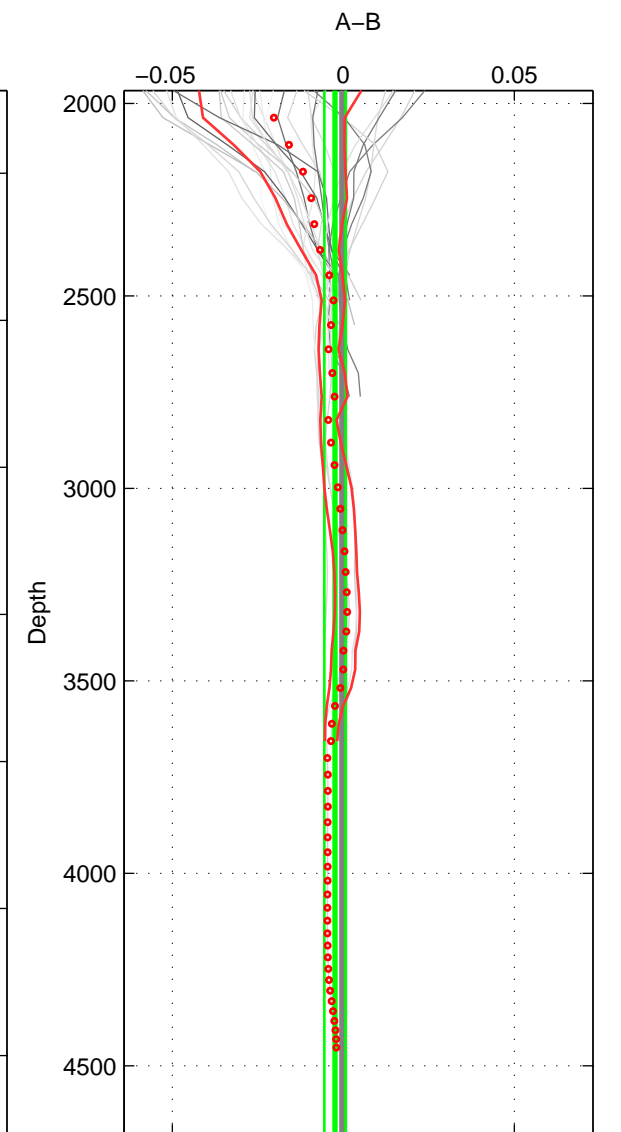

Cruise A (red). Date: Jun 1997 Cruisename: 153-06MT19970611

Cruise B (blue). Date: Jul 1996 Cruisename: 284-64PE19960618

*** "Favourite" values are means of spaces 1 2.

	Offset	O.StDev	Ratio	R.Stdev	Rating
SIGMA:	-0.001	0.002	1.000	0.000	5
THETA:	-0.001	0.001	1.000	0.000	5
DEPTH:	-0.002	0.003	1.000	0.000	4
FAV. :	-0.001	0.001	1.000	0.000	5

Profiles of A: 7
 Profiles of B: 8
 Diff profs : 41
 WMoffset (A-B): -0.00086336
 WMoffset stdev: 0.0017349
 WMratio (A/B): 0.99998
 WMratio stdev: 4.9672e-05

Quality (1-5): 5

Profiles of A: 7
 Profiles of B: 8
 Diff profs : 41
 WMoffset (A-B): -0.0008352
 WMoffset stdev: 0.0009681
 WMratio (A/B): 0.99998
 WMratio stdev: 2.7721e-05

Quality (1-5): 5

Profiles of A: 6
 Profiles of B: 8
 Diff profs : 37
 WMoffset (A-B): -0.0024025
 WMoffset stdev: 0.0031216
 WMratio (A/B): 0.99993
 WMratio stdev: 8.9357e-05

Quality (1-5): 4