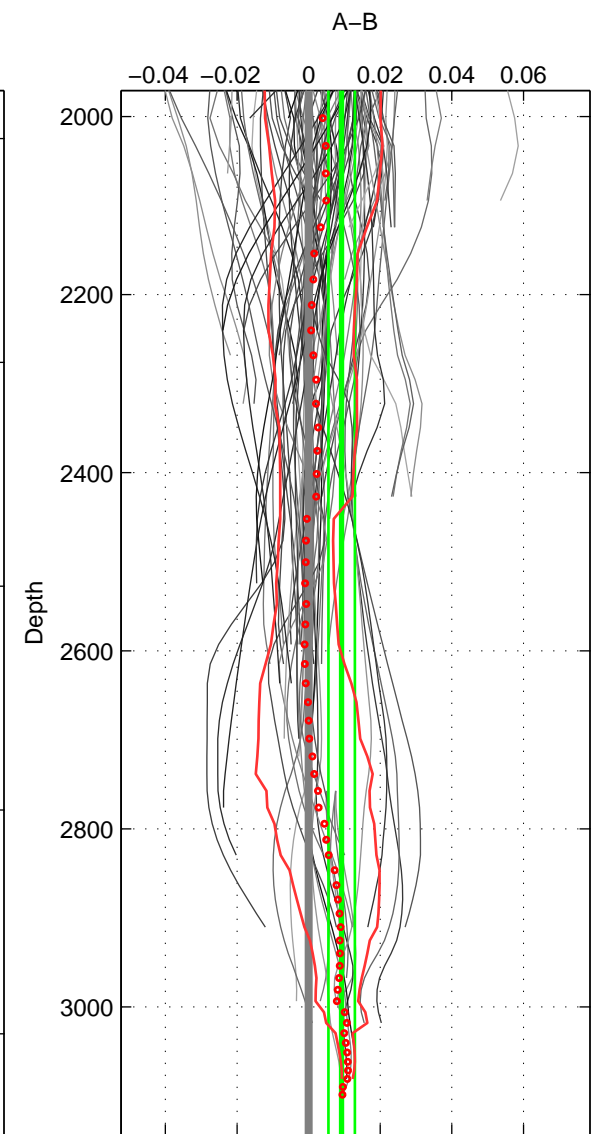

Cruise A (red). Date: Jun 2008 Cruisename: 276-35TH20080610

Cruise B (blue). Date: Sep 2007 Cruisename: 292-64PE20070830

*** "Favourite" values are means of spaces 1 2 3.

	Offset	O.StDev	Ratio	R.Stdev	Rating
SIGMA:	0.011	0.002	1.000	0.000	4
THETA:	0.011	0.002	1.000	0.000	4
DEPTH:	0.009	0.004	1.000	0.000	4
FAV.:	0.010	0.003	1.000	0.000	4

Profiles of A: 25
 Profiles of B: 16
 Diff profs : 99
 WMoffset (A-B): 0.011123
 WMoffset stdev: 0.0021745
 WMratio (A/B): 1.0003
 WMratio stdev: 6.2328e-05

Quality (1-5): 4

Profiles of A: 25
 Profiles of B: 16
 Diff profs : 99
 WMoffset (A-B): 0.010963
 WMoffset stdev: 0.0021377
 WMratio (A/B): 1.0003
 WMratio stdev: 6.1274e-05

Quality (1-5): 4

Profiles of A: 25
 Profiles of B: 16
 Diff profs : 99
 WMoffset (A-B): 0.009213
 WMoffset stdev: 0.0036858
 WMratio (A/B): 1.0003
 WMratio stdev: 0.00010563

Quality (1-5): 4