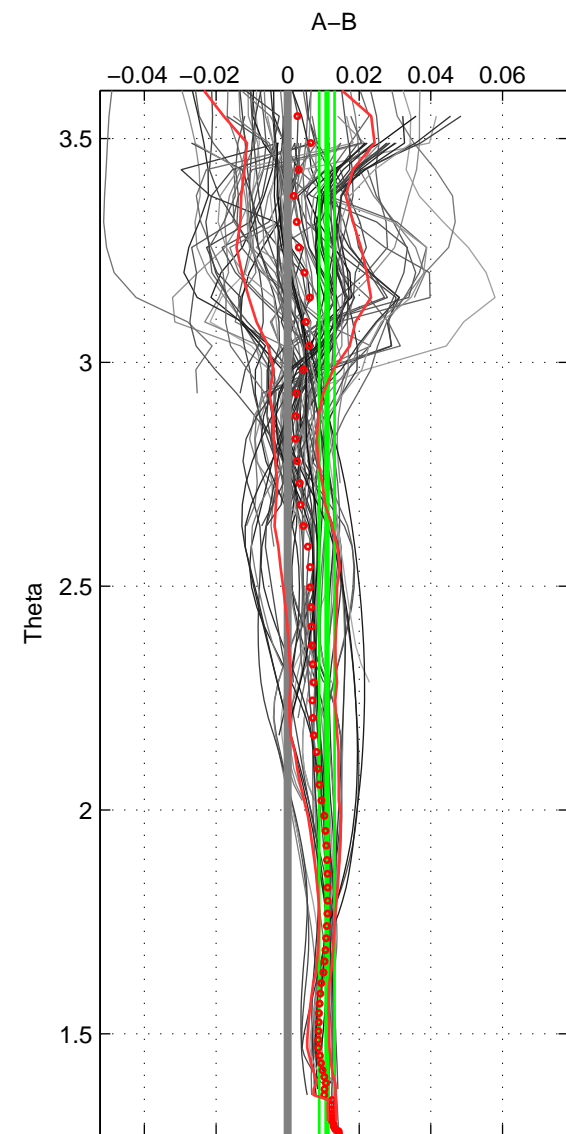

Cruise A (red). Date: Jun 2008 Cruisename: 276-35TH20080610

Cruise B (blue). Date: Sep 2007 Cruisename: 292-64PE20070830

*** "Favourite" values are means of spaces 1 2 3.

	Offset	O.StDev	Ratio	R.Stdev	Rating
SIGMA:	0.011	0.002	1.000	0.000	4
THETA:	0.011	0.002	1.000	0.000	4
DEPTH:	0.009	0.004	1.000	0.000	4
FAV.:	0.010	0.003	1.000	0.000	4

Profiles of A: 25
 Profiles of B: 16
 Diff profs : 99
 WMoffset (A-B): 0.011123
 WMoffset stdev: 0.0021745
 WMratio (A/B): 1.0003
 WMratio stdev: 6.2328e-05

Quality (1-5): 4

Profiles of A: 25
 Profiles of B: 16
 Diff profs : 99
 WMoffset (A-B): 0.010963
 WMoffset stdev: 0.0021377
 WMratio (A/B): 1.0003
 WMratio stdev: 6.1274e-05

Quality (1-5): 4

Profiles of A: 25
 Profiles of B: 16
 Diff profs : 99
 WMoffset (A-B): 0.009213
 WMoffset stdev: 0.0036858
 WMratio (A/B): 1.0003
 WMratio stdev: 0.00010563

Quality (1-5): 4