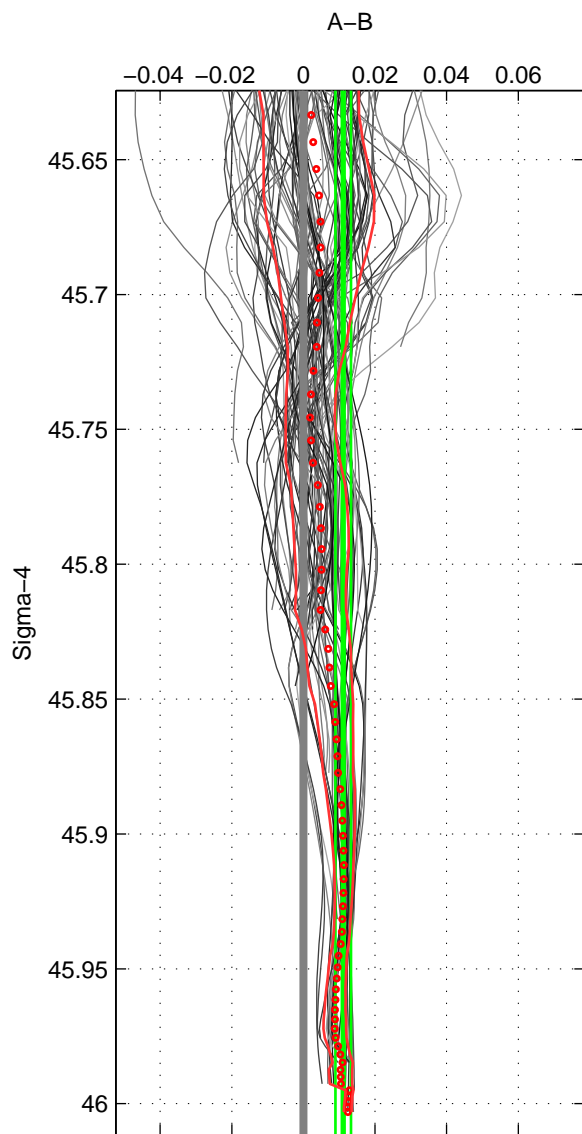

Cruise A (red). Date: Jun 2008 Cruisename: 276-35TH20080610

Cruise B (blue). Date: Sep 2007 Cruisename: 292-64PE20070830

*** "Favourite" values are means of spaces 1 2 3.

	Offset	O.StDev	Ratio	R.Stdev	Rating
SIGMA:	0.011	0.002	1.000	0.000	4
THETA:	0.011	0.002	1.000	0.000	4
DEPTH:	0.009	0.004	1.000	0.000	4
FAV.:	0.010	0.003	1.000	0.000	4

Profiles of A: 25
 Profiles of B: 16
 Diff profs : 99
 WMoffset (A-B): 0.011123
 WMoffset stdev: 0.0021745
 WMratio (A/B): 1.0003
 WMratio stdev: 6.2328e-05

Quality (1-5): 4

Profiles of A: 25
 Profiles of B: 16
 Diff profs : 99
 WMoffset (A-B): 0.010963
 WMoffset stdev: 0.0021377
 WMratio (A/B): 1.0003
 WMratio stdev: 6.1274e-05

Quality (1-5): 4

Profiles of A: 25
 Profiles of B: 16
 Diff profs : 99
 WMoffset (A-B): 0.009213
 WMoffset stdev: 0.0036858
 WMratio (A/B): 1.0003
 WMratio stdev: 0.00010563

Quality (1-5): 4