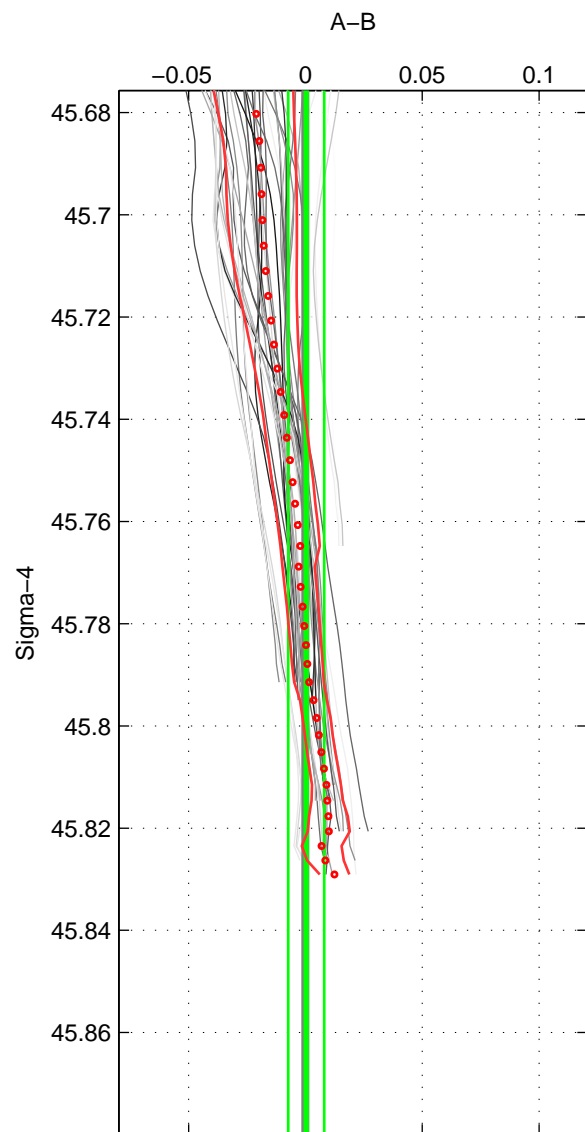

Cruise A (red). Date: Sep 2007 Cruisename: 292-64PE20070830

Cruise B (blue). Date: Jul 1990 Cruisename: 295-64TR19900701

*** "Favourite" values are means of spaces 1 2 3.

	Offset	O.StDev	Ratio	R.Stdev	Rating
SIGMA:	0.000	0.008	1.000	0.000	4
THETA:	0.000	0.009	1.000	0.000	4
DEPTH:	0.002	0.011	1.000	0.000	4
FAV.:	0.001	0.009	1.000	0.000	4

Profiles of A: 11
 Profiles of B: 7
 Diff profs: 42
 WMoffset (A-B): 0.00031529
 WMoffset stdev: 0.007718
 WMratio (A/B): 1
 WMratio stdev: 0.00022074

Quality (1-5): 4

Profiles of A: 11
 Profiles of B: 7
 Diff profs: 42
 WMoffset (A-B): 4.8283e-05
 WMoffset stdev: 0.0088461
 WMratio (A/B): 1
 WMratio stdev: 0.00025299

Quality (1-5): 4

Profiles of A: 11
 Profiles of B: 7
 Diff profs: 42
 WMoffset (A-B): 0.0018706
 WMoffset stdev: 0.010618
 WMratio (A/B): 1.0001
 WMratio stdev: 0.00030372

Quality (1-5): 4