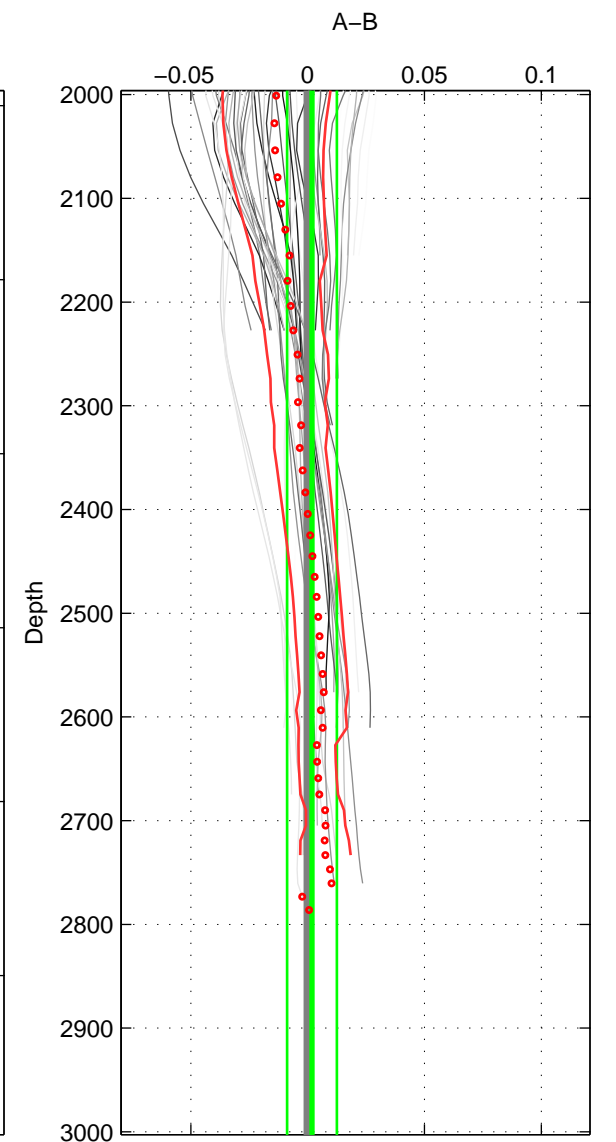

Cruise A (red). Date: Sep 2007 Cruisename: 292-64PE20070830

Cruise B (blue). Date: Jul 1990 Cruisename: 295-64TR19900701

*** "Favourite" values are means of spaces 1 2 3.

	Offset	O.StDev	Ratio	R.Stdev	Rating
SIGMA:	0.000	0.008	1.000	0.000	4
THETA:	0.000	0.009	1.000	0.000	4
DEPTH:	0.002	0.011	1.000	0.000	4
FAV.:	0.001	0.009	1.000	0.000	4

Profiles of A: 11
 Profiles of B: 7
 Diff profs: 42
 WMoffset (A-B): 0.00031529
 WMoffset stdev: 0.007718
 WMratio (A/B): 1
 WMratio stdev: 0.00022074

Quality (1-5): 4

Profiles of A: 11
 Profiles of B: 7
 Diff profs: 42
 WMoffset (A-B): 4.8283e-05
 WMoffset stdev: 0.0088461
 WMratio (A/B): 1
 WMratio stdev: 0.00025299

Quality (1-5): 4

Profiles of A: 11
 Profiles of B: 7
 Diff profs: 42
 WMoffset (A-B): 0.0018706
 WMoffset stdev: 0.010618
 WMratio (A/B): 1.0001
 WMratio stdev: 0.00030372

Quality (1-5): 4