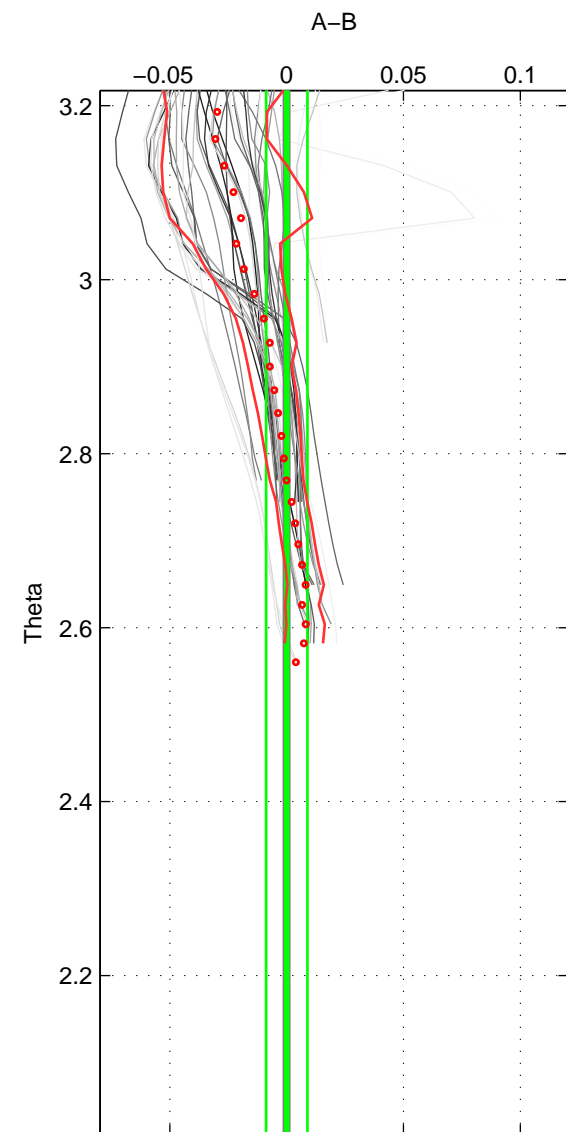

Cruise A (red). Date: Sep 2007 Cruisename: 292-64PE20070830

Cruise B (blue). Date: Jul 1990 Cruisename: 295-64TR19900701

*** "Favourite" values are means of spaces 1 2 3.

	Offset	O.StDev	Ratio	R.Stdev	Rating
SIGMA:	0.000	0.008	1.000	0.000	4
THETA:	0.000	0.009	1.000	0.000	4
DEPTH:	0.002	0.011	1.000	0.000	4
FAV.:	0.001	0.009	1.000	0.000	4

Profiles of A: 11
 Profiles of B: 7
 Diff profs: 42
 WMoffset (A-B): 0.00031529
 WMoffset stdev: 0.007718
 WMratio (A/B): 1
 WMratio stdev: 0.00022074

Quality (1-5): 4

Profiles of A: 11
 Profiles of B: 7
 Diff profs: 42
 WMoffset (A-B): 4.8283e-05
 WMoffset stdev: 0.0088461
 WMratio (A/B): 1
 WMratio stdev: 0.00025299

Quality (1-5): 4

Profiles of A: 11
 Profiles of B: 7
 Diff profs: 42
 WMoffset (A-B): 0.0018706
 WMoffset stdev: 0.010618
 WMratio (A/B): 1.0001
 WMratio stdev: 0.00030372

Quality (1-5): 4