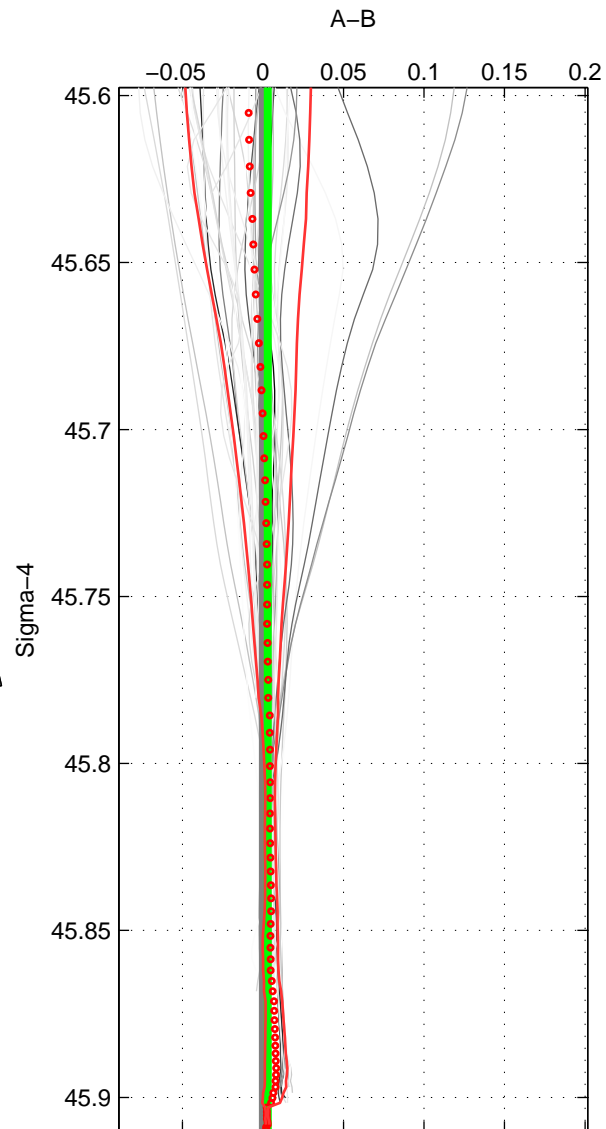

Cruise A (red). Date: Mar 2004 Cruisename: 168-06MT20040311

Cruise B (blue). Date: May 2005 Cruisename: 306-74AB20050501

\*\*\* "Favourite" values are means of spaces 1 2 3.

	Offset	O.StDev	Ratio	R.Stdev	Rating
SIGMA:	0.003	0.002	1.000	0.000	5
THETA:	0.001	0.001	1.000	0.000	5
DEPTH:	0.004	0.006	1.000	0.000	5
FAV.:	0.003	0.003	1.000	0.000	5

Profiles of A: 13  
 Profiles of B: 34  
 Diff profs : 47  
 WMoffset (A-B): 0.003043  
 WMoffset stdev: 0.0016795  
 WMratio (A/B): 1.0001  
 WMratio stdev: 4.8178e-05

Quality (1-5): 5

Profiles of A: 13  
 Profiles of B: 34  
 Diff profs : 47  
 WMoffset (A-B): 0.0012744  
 WMoffset stdev: 0.00059624  
 WMratio (A/B): 1  
 WMratio stdev: 1.7104e-05

Quality (1-5): 5

Profiles of A: 13  
 Profiles of B: 34  
 Diff profs : 47  
 WMoffset (A-B): 0.0038597  
 WMoffset stdev: 0.005921  
 WMratio (A/B): 1.0001  
 WMratio stdev: 0.00016965

Quality (1-5): 5