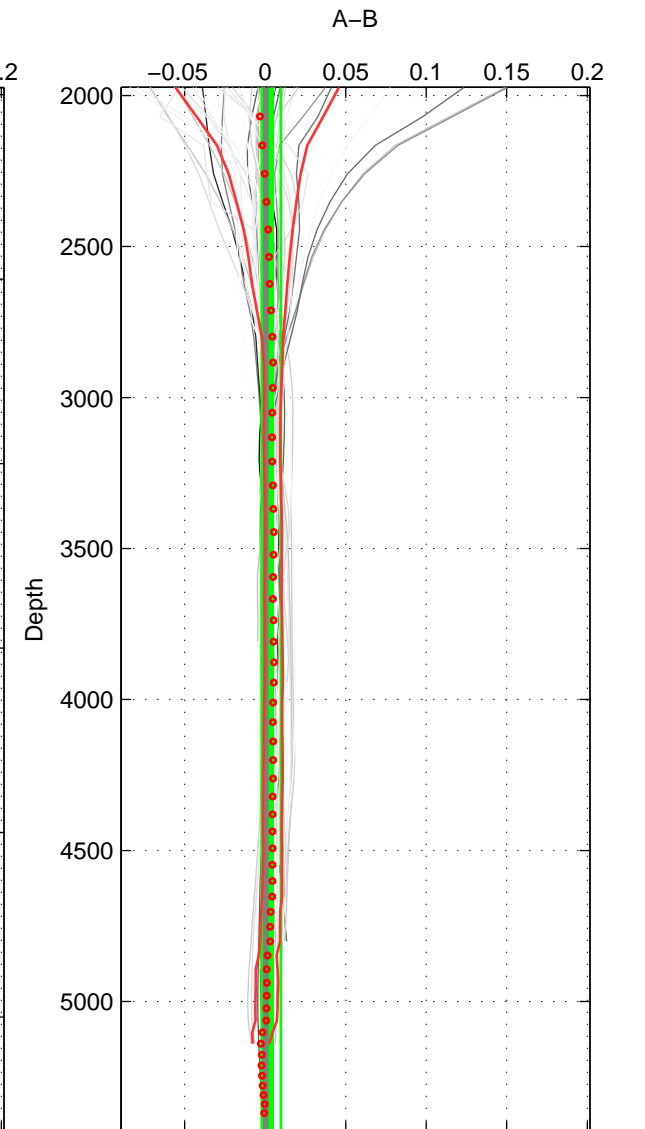

Cruise A (red). Date: Mar 2004 Cruisename: 168-06MT20040311

Cruise B (blue). Date: May 2005 Cruisename: 306-74AB20050501

\*\*\* "Favourite" values are means of spaces 1 2 3.

	Offset	O.StDev	Ratio	R.Stdev	Rating
SIGMA:	0.003	0.002	1.000	0.000	5
THETA:	0.001	0.001	1.000	0.000	5
DEPTH:	0.004	0.006	1.000	0.000	5
FAV.:	0.003	0.003	1.000	0.000	5

Profiles of A: 13  
 Profiles of B: 34  
 Diff profs : 47  
 WMoffset (A-B): 0.003043  
 WMoffset stdev: 0.0016795  
 WMratio (A/B): 1.0001  
 WMratio stdev: 4.8178e-05

Quality (1-5): 5

Profiles of A: 13  
 Profiles of B: 34  
 Diff profs : 47  
 WMoffset (A-B): 0.0012744  
 WMoffset stdev: 0.00059624  
 WMratio (A/B): 1  
 WMratio stdev: 1.7104e-05

Quality (1-5): 5

Profiles of A: 13  
 Profiles of B: 34  
 Diff profs : 47  
 WMoffset (A-B): 0.0038597  
 WMoffset stdev: 0.005921  
 WMratio (A/B): 1.0001  
 WMratio stdev: 0.00016965

Quality (1-5): 5