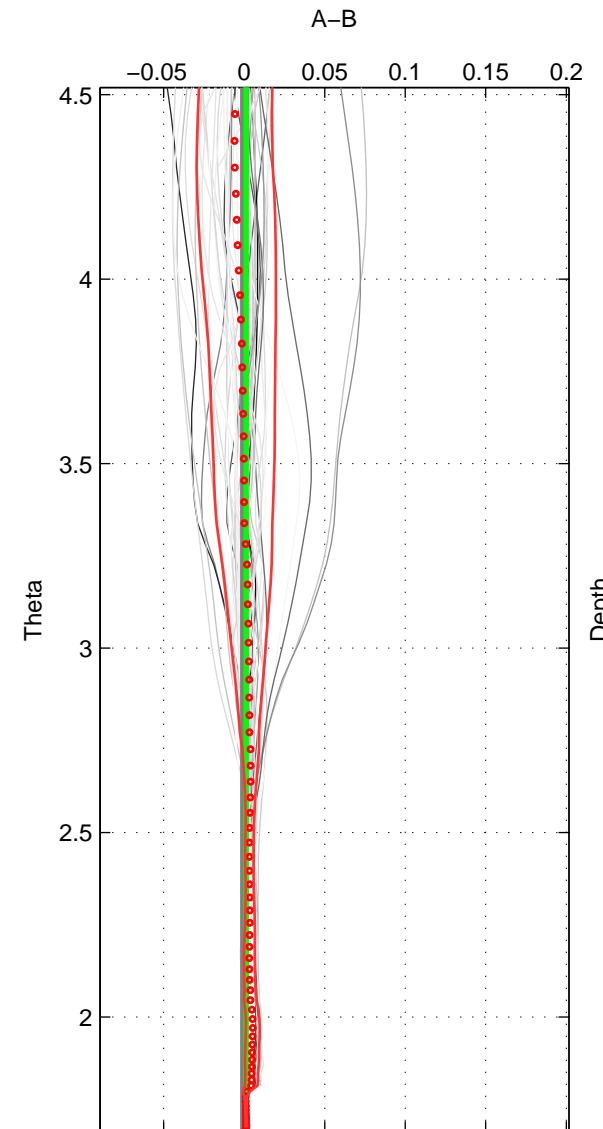

Cruise A (red). Date: Mar 2004 Cruisename: 168-06MT20040311

Cruise B (blue). Date: May 2005 Cruisename: 306-74AB20050501

\*\*\* "Favourite" values are means of spaces 1 2 3.

	Offset	O.StDev	Ratio	R.Stdev	Rating
SIGMA:	0.003	0.002	1.000	0.000	5
THETA:	0.001	0.001	1.000	0.000	5
DEPTH:	0.004	0.006	1.000	0.000	5
FAV.:	0.003	0.003	1.000	0.000	5

Profiles of A: 13  
 Profiles of B: 34  
 Diff profs : 47  
 WMoffset (A-B): 0.003043  
 WMoffset stdev: 0.0016795  
 WMratio (A/B): 1.0001  
 WMratio stdev: 4.8178e-05

Quality (1-5): 5

Profiles of A: 13  
 Profiles of B: 34  
 Diff profs : 47  
 WMoffset (A-B): 0.0012744  
 WMoffset stdev: 0.00059624  
 WMratio (A/B): 1  
 WMratio stdev: 1.7104e-05

Quality (1-5): 5

Profiles of A: 13  
 Profiles of B: 34  
 Diff profs : 47  
 WMoffset (A-B): 0.0038597  
 WMoffset stdev: 0.005921  
 WMratio (A/B): 1.0001  
 WMratio stdev: 0.00016965

Quality (1-5): 5