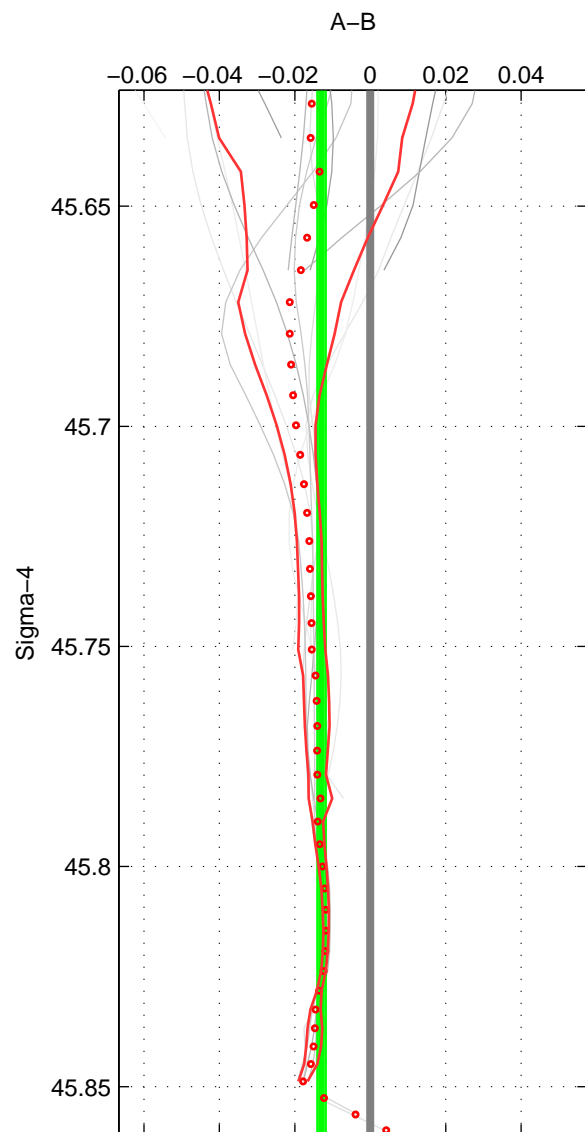

Cruise A (red). Date: Jun 1996 Cruisename: 133-06GA19960613

Cruise B (blue). Date: Jun 1997 Cruisename: 153-06MT19970611

\*\*\* "Favourite" values are means of spaces 1 2.

	Offset	O.StDev	Ratio	R.Stdev	Rating
SIGMA:	-0.013	0.001	1.000	0.000	5
THETA:	-0.009	0.001	1.000	0.000	5
DEPTH:	-0.010	0.002	1.000	0.000	4
FAV.:	-0.011	0.001	1.000	0.000	5

Profiles of A: 4  
 Profiles of B: 10  
 Diff profs : 18  
 WMoffset (A-B): -0.012903  
 WMoffset stdev: 0.0010639  
 WMratio (A/B): 0.99963  
 WMratio stdev: 3.0447e-05

Quality (1-5): 5

Profiles of A: 3  
 Profiles of B: 9  
 Diff profs : 14  
 WMoffset (A-B): -0.0087021  
 WMoffset stdev: 0.00068564  
 WMratio (A/B): 0.99975  
 WMratio stdev: 1.9626e-05

Quality (1-5): 5

Profiles of A: 3  
 Profiles of B: 9  
 Diff profs : 14  
 WMoffset (A-B): -0.0097298  
 WMoffset stdev: 0.0024835  
 WMratio (A/B): 0.99972  
 WMratio stdev: 7.1111e-05

Quality (1-5): 4