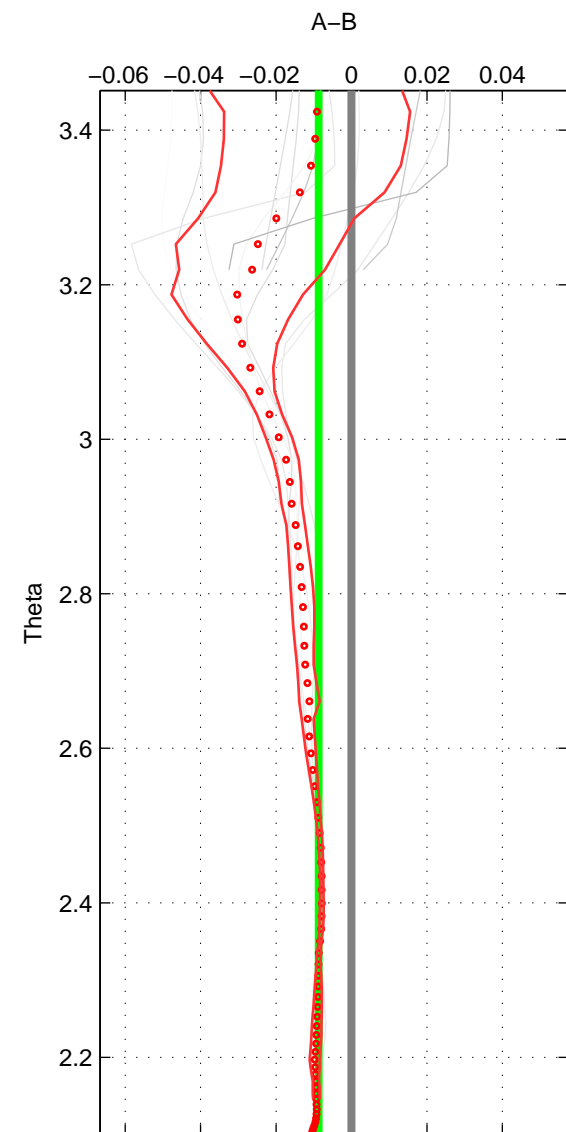

Cruise A (red). Date: Jun 1996 Cruisename: 133-06GA19960613

Cruise B (blue). Date: Jun 1997 Cruisename: 153-06MT19970611

\*\*\* "Favourite" values are means of spaces 1 2.

	Offset	O.StDev	Ratio	R.Stdev	Rating
SIGMA:	-0.013	0.001	1.000	0.000	5
THETA:	-0.009	0.001	1.000	0.000	5
DEPTH:	-0.010	0.002	1.000	0.000	4
FAV.:	-0.011	0.001	1.000	0.000	5

Profiles of A: 4  
 Profiles of B: 10  
 Diff profs : 18  
 WMoffset (A-B): -0.012903  
 WMoffset stdev: 0.0010639  
 WMratio (A/B): 0.99963  
 WMratio stdev: 3.0447e-05

Quality (1-5): 5

Profiles of A: 3  
 Profiles of B: 9  
 Diff profs : 14  
 WMoffset (A-B): -0.0087021  
 WMoffset stdev: 0.00068564  
 WMratio (A/B): 0.99975  
 WMratio stdev: 1.9626e-05

Quality (1-5): 5

Profiles of A: 3  
 Profiles of B: 9  
 Diff profs : 14  
 WMoffset (A-B): -0.0097298  
 WMoffset stdev: 0.0024835  
 WMratio (A/B): 0.99972  
 WMratio stdev: 7.1111e-05

Quality (1-5): 4