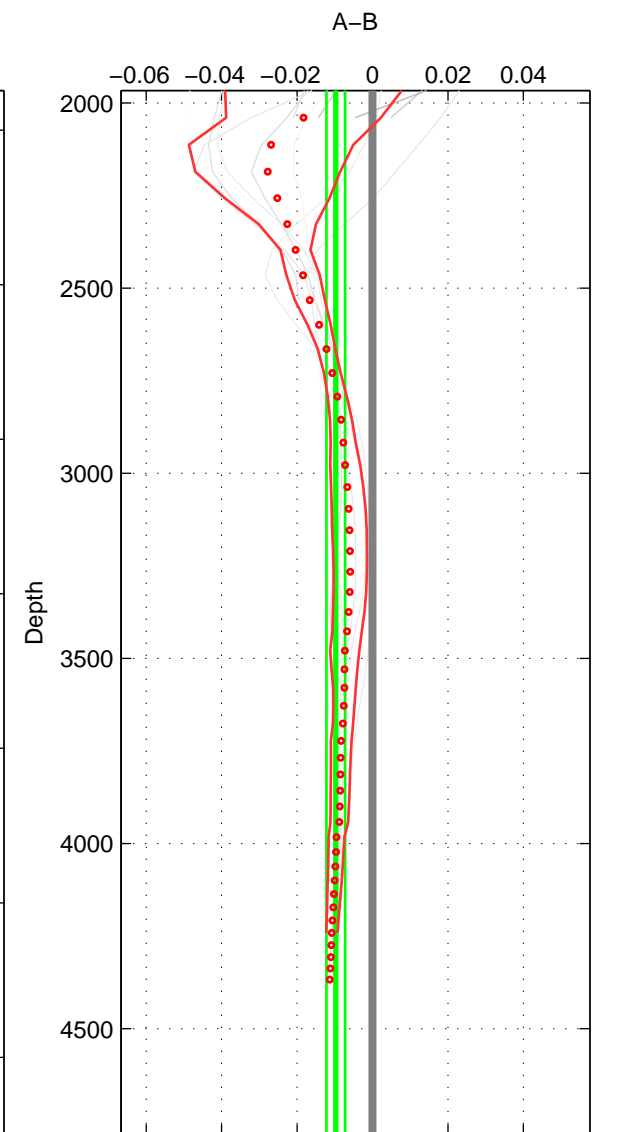

Cruise A (red). Date: Jun 1996 Cruisename: 133-06GA19960613

Cruise B (blue). Date: Jun 1997 Cruisename: 153-06MT19970611

\*\*\* "Favourite" values are means of spaces 1 2.

	Offset	O.StDev	Ratio	R.Stdev	Rating
SIGMA:	-0.013	0.001	1.000	0.000	5
THETA:	-0.009	0.001	1.000	0.000	5
DEPTH:	-0.010	0.002	1.000	0.000	4
FAV.:	-0.011	0.001	1.000	0.000	5

Profiles of A: 4  
 Profiles of B: 10  
 Diff profs : 18  
 WMoffset (A-B): -0.012903  
 WMoffset stdev: 0.0010639  
 WMratio (A/B): 0.99963  
 WMratio stdev: 3.0447e-05

Quality (1-5): 5

Profiles of A: 3  
 Profiles of B: 9  
 Diff profs : 14  
 WMoffset (A-B): -0.0087021  
 WMoffset stdev: 0.00068564  
 WMratio (A/B): 0.99975  
 WMratio stdev: 1.9626e-05

Quality (1-5): 5

Profiles of A: 3  
 Profiles of B: 9  
 Diff profs : 14  
 WMoffset (A-B): -0.0097298  
 WMoffset stdev: 0.0024835  
 WMratio (A/B): 0.99972  
 WMratio stdev: 7.1111e-05

Quality (1-5): 4