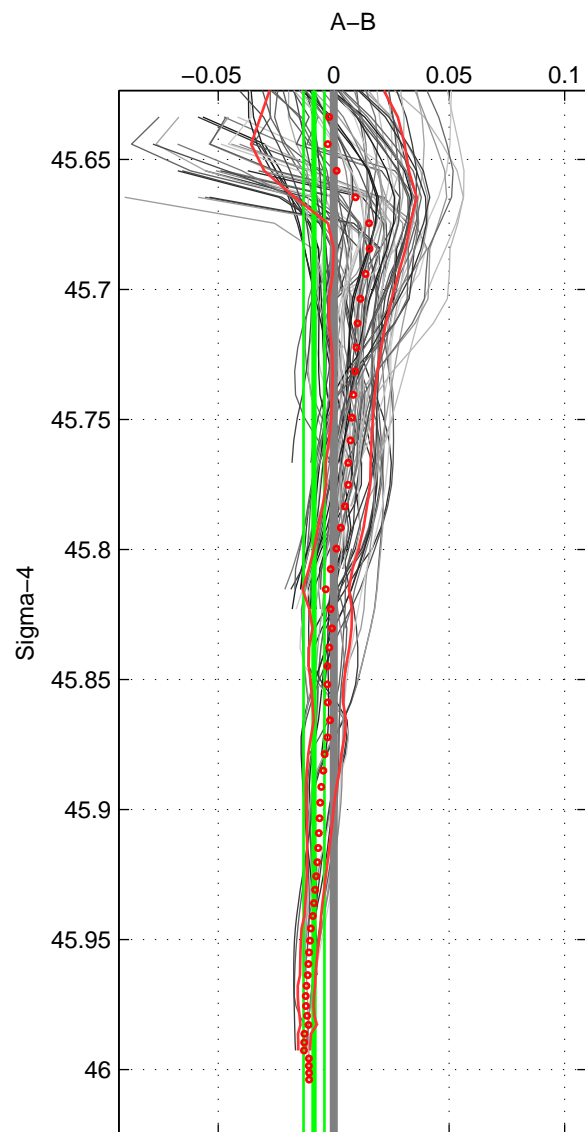

Cruise A (red). Date: Sep 1991 Cruisename: 141-06MT19910902

Cruise B (blue). Date: Sep 2007 Cruisename: 292-64PE20070830

*** "Favourite" values are means of spaces 1 2 3.

	Offset	O.StDev	Ratio	R.Stdev	Rating
SIGMA:	-0.009	0.005	1.000	0.000	4
THETA:	-0.007	0.005	1.000	0.000	4
DEPTH:	0.006	0.012	1.000	0.000	4
FAV. :	-0.003	0.007	1.000	0.000	4

Profiles of A: 18
 Profiles of B: 17
 Diff profs : 90
 WMoffset (A-B): -0.008566
 WMoffset stdev: 0.004501
 WMratio (A/B): 0.99975
 WMratio stdev: 0.00012898

Quality (1-5): 4

Profiles of A: 18
 Profiles of B: 17
 Diff profs : 89
 WMoffset (A-B): -0.0069537
 WMoffset stdev: 0.0047635
 WMratio (A/B): 0.9998
 WMratio stdev: 0.0001365

Quality (1-5): 4

Profiles of A: 18
 Profiles of B: 17
 Diff profs : 92
 WMoffset (A-B): 0.0058132
 WMoffset stdev: 0.012464
 WMratio (A/B): 1.0002
 WMratio stdev: 0.00035705

Quality (1-5): 4