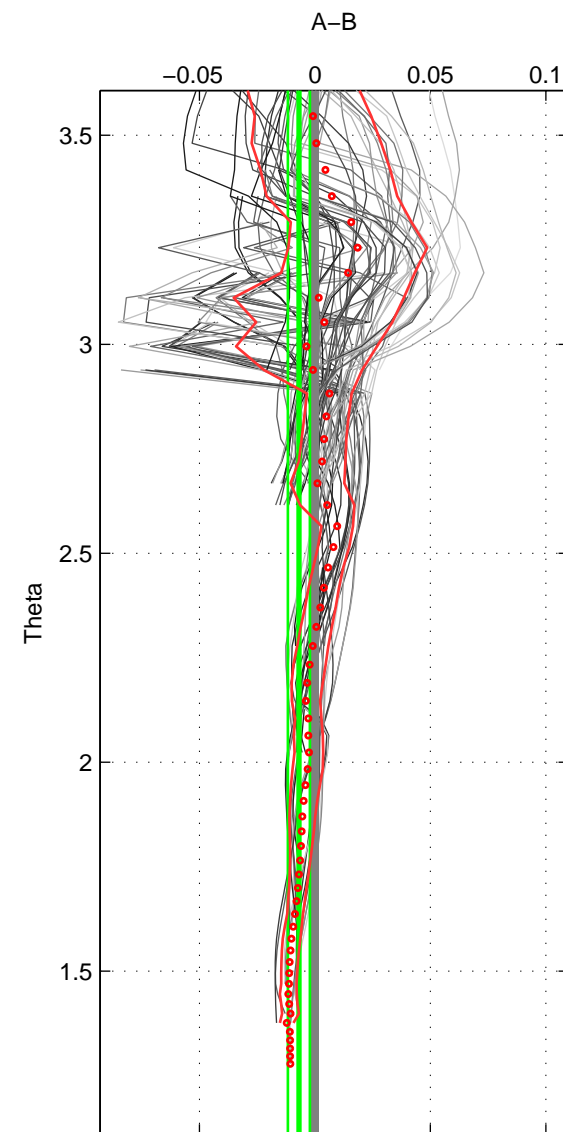

Cruise A (red). Date: Sep 1991 Cruisename: 141-06MT19910902

Cruise B (blue). Date: Sep 2007 Cruisename: 292-64PE20070830

*** "Favourite" values are means of spaces 1 2 3.

	Offset	O.StDev	Ratio	R.Stdev	Rating
SIGMA:	-0.009	0.005	1.000	0.000	4
THETA:	-0.007	0.005	1.000	0.000	4
DEPTH:	0.006	0.012	1.000	0.000	4
FAV. :	-0.003	0.007	1.000	0.000	4

Profiles of A: 18
 Profiles of B: 17
 Diff profs : 90
 WMoffset (A-B): -0.008566
 WMoffset stdev: 0.004501
 WMratio (A/B): 0.99975
 WMratio stdev: 0.00012898

Quality (1-5): 4

Profiles of A: 18
 Profiles of B: 17
 Diff profs : 89
 WMoffset (A-B): -0.0069537
 WMoffset stdev: 0.0047635
 WMratio (A/B): 0.9998
 WMratio stdev: 0.0001365

Quality (1-5): 4

Profiles of A: 18
 Profiles of B: 17
 Diff profs : 92
 WMoffset (A-B): 0.0058132
 WMoffset stdev: 0.012464
 WMratio (A/B): 1.0002
 WMratio stdev: 0.00035705

Quality (1-5): 4