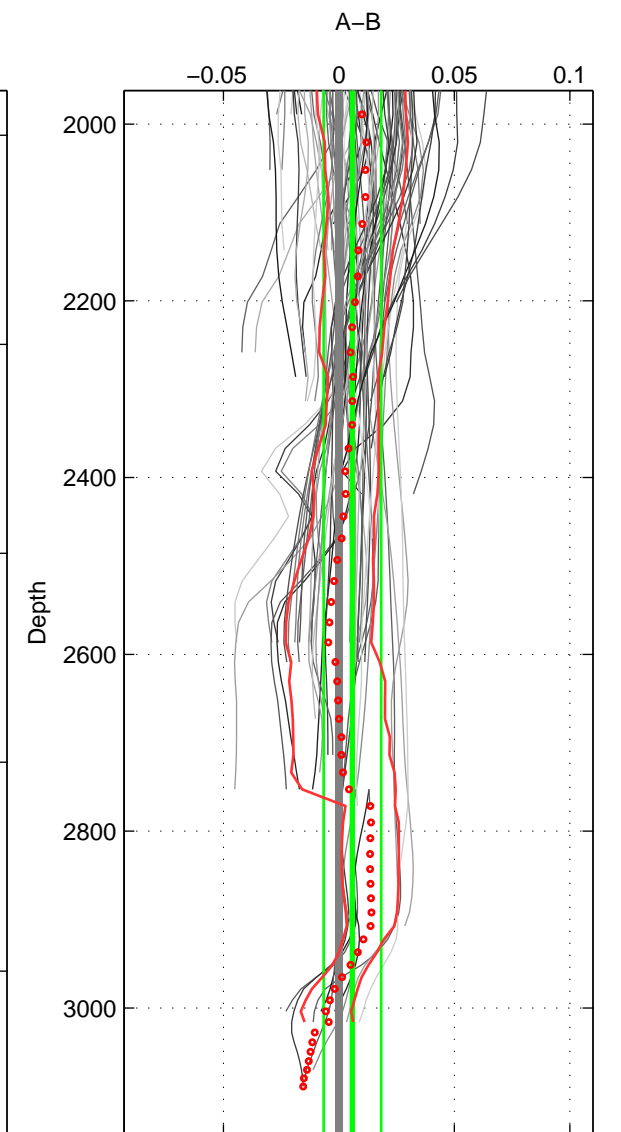

Cruise A (red). Date: Sep 1991 Cruisename: 141-06MT19910902

Cruise B (blue). Date: Sep 2007 Cruisename: 292-64PE20070830

*** "Favourite" values are means of spaces 1 2 3.

	Offset	O.StDev	Ratio	R.Stdev	Rating
SIGMA:	-0.009	0.005	1.000	0.000	4
THETA:	-0.007	0.005	1.000	0.000	4
DEPTH:	0.006	0.012	1.000	0.000	4
FAV. :	-0.003	0.007	1.000	0.000	4

Profiles of A: 18
 Profiles of B: 17
 Diff profs : 90
 WMoffset (A-B): -0.008566
 WMoffset stdev: 0.004501
 WMratio (A/B): 0.99975
 WMratio stdev: 0.00012898

Quality (1-5): 4

Profiles of A: 18
 Profiles of B: 17
 Diff profs : 89
 WMoffset (A-B): -0.0069537
 WMoffset stdev: 0.0047635
 WMratio (A/B): 0.9998
 WMratio stdev: 0.0001365

Quality (1-5): 4

Profiles of A: 18
 Profiles of B: 17
 Diff profs : 92
 WMoffset (A-B): 0.0058132
 WMoffset stdev: 0.012464
 WMratio (A/B): 1.0002
 WMratio stdev: 0.00035705

Quality (1-5): 4