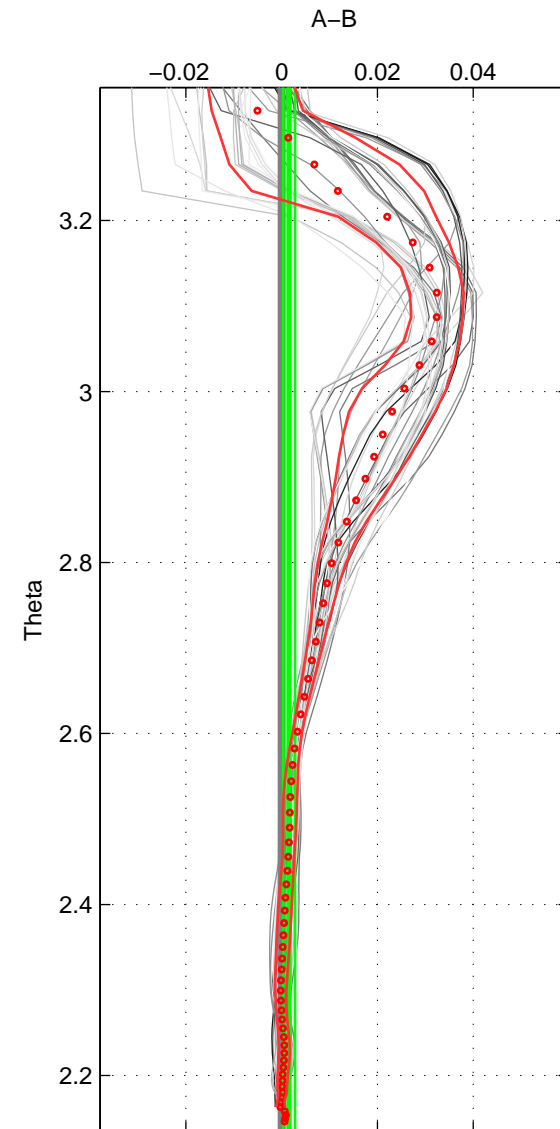

Cruise A (red). Date: Jun 1997 Cruisename: 153-06MT19970611

Cruise B (blue). Date: Jun 2010 Cruisename: 277-35TH20100608

*** "Favourite" values are means of spaces 1 2 3.

	Offset	O.StDev	Ratio	R.Stdev	Rating
SIGMA:	0.004	0.002	1.000	0.000	5
THETA:	0.002	0.001	1.000	0.000	5
DEPTH:	0.002	0.002	1.000	0.000	5
FAV.:	0.002	0.002	1.000	0.000	5

Profiles of A: 6
 Profiles of B: 9
 Diff profs : 39
 WMoffset (A-B): 0.0036371
 WMoffset stdev: 0.001882
 WMratio (A/B): 1.0001
 WMratio stdev: 5.388e-05

Quality (1-5): 5

Profiles of A: 6
 Profiles of B: 9
 Diff profs : 39
 WMoffset (A-B): 0.0015536
 WMoffset stdev: 0.00122
 WMratio (A/B): 1
 WMratio stdev: 3.4934e-05

Quality (1-5): 5

Profiles of A: 6
 Profiles of B: 9
 Diff profs : 39
 WMoffset (A-B): 0.0017485
 WMoffset stdev: 0.002314
 WMratio (A/B): 1.0001
 WMratio stdev: 6.6264e-05

Quality (1-5): 5