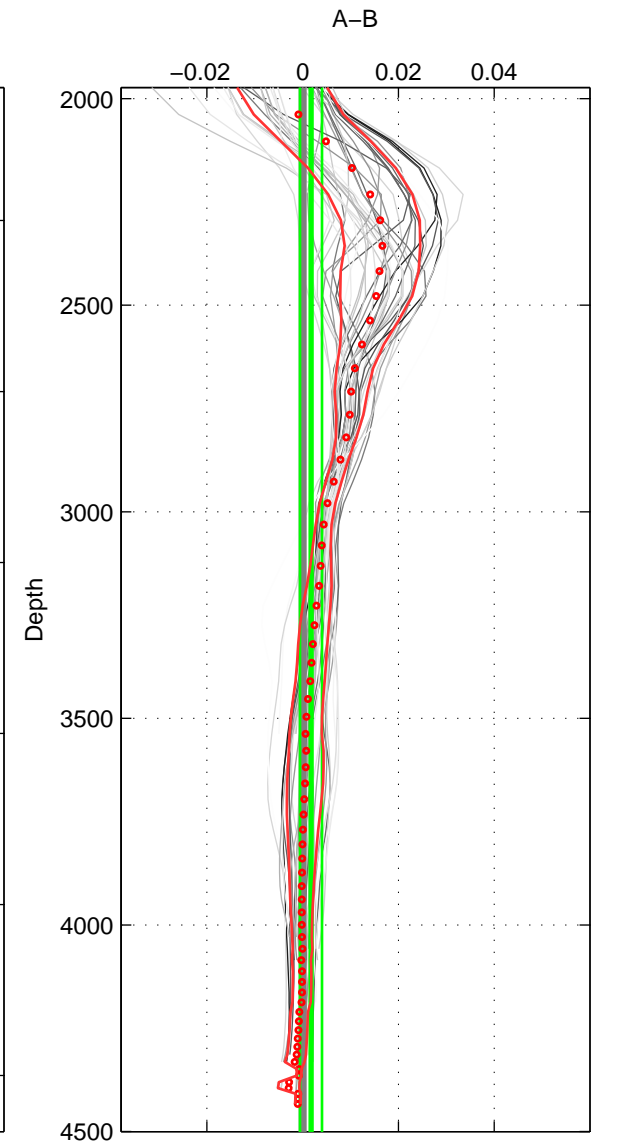

Cruise A (red). Date: Jun 1997 Cruisename: 153-06MT19970611

Cruise B (blue). Date: Jun 2010 Cruisename: 277-35TH20100608

*** "Favourite" values are means of spaces 1 2 3.

	Offset	O.StDev	Ratio	R.Stdev	Rating
SIGMA:	0.004	0.002	1.000	0.000	5
THETA:	0.002	0.001	1.000	0.000	5
DEPTH:	0.002	0.002	1.000	0.000	5
FAV.:	0.002	0.002	1.000	0.000	5

Profiles of A: 6
 Profiles of B: 9
 Diff profs : 39
 WMoffset (A-B): 0.0036371
 WMoffset stdev: 0.001882
 WMratio (A/B): 1.0001
 WMratio stdev: 5.388e-05

Quality (1-5): 5

Profiles of A: 6
 Profiles of B: 9
 Diff profs : 39
 WMoffset (A-B): 0.0015536
 WMoffset stdev: 0.00122
 WMratio (A/B): 1
 WMratio stdev: 3.4934e-05

Quality (1-5): 5

Profiles of A: 6
 Profiles of B: 9
 Diff profs : 39
 WMoffset (A-B): 0.0017485
 WMoffset stdev: 0.002314
 WMratio (A/B): 1.0001
 WMratio stdev: 6.6264e-05

Quality (1-5): 5