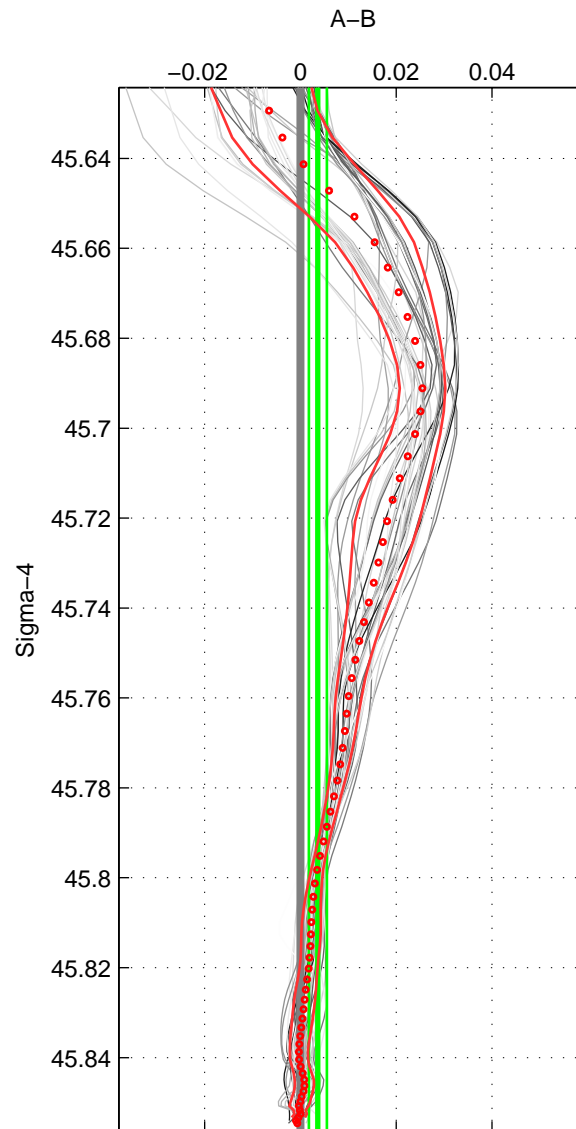

Cruise A (red). Date: Jun 1997 Cruisename: 153-06MT19970611

Cruise B (blue). Date: Jun 2010 Cruisename: 277-35TH20100608

*** "Favourite" values are means of spaces 1 2 3.

	Offset	O.StDev	Ratio	R.Stdev	Rating
SIGMA:	0.004	0.002	1.000	0.000	5
THETA:	0.002	0.001	1.000	0.000	5
DEPTH:	0.002	0.002	1.000	0.000	5
FAV.:	0.002	0.002	1.000	0.000	5

Profiles of A: 6
 Profiles of B: 9
 Diff profs : 39
 WMoffset (A-B): 0.0036371
 WMoffset stdev: 0.001882
 WMratio (A/B): 1.0001
 WMratio stdev: 5.388e-05

Quality (1-5): 5

Profiles of A: 6
 Profiles of B: 9
 Diff profs : 39
 WMoffset (A-B): 0.0015536
 WMoffset stdev: 0.00122
 WMratio (A/B): 1
 WMratio stdev: 3.4934e-05

Quality (1-5): 5

Profiles of A: 6
 Profiles of B: 9
 Diff profs : 39
 WMoffset (A-B): 0.0017485
 WMoffset stdev: 0.002314
 WMratio (A/B): 1.0001
 WMratio stdev: 6.6264e-05

Quality (1-5): 5