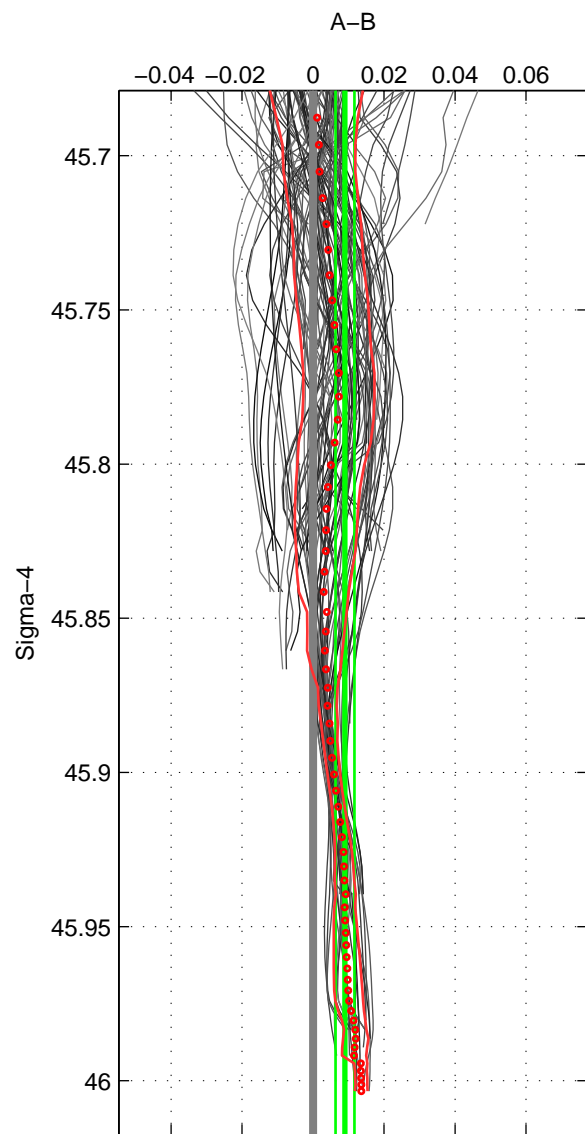

Cruise A (red). Date: Jun 2006 Cruisename: 135-06MM20060523

Cruise B (blue). Date: Sep 2007 Cruisename: 292-64PE20070830

*** "Favourite" values are means of spaces 1 2 3.

	Offset	O.StDev	Ratio	R.Stdev	Rating
SIGMA:	0.009	0.003	1.000	0.000	4
THETA:	0.008	0.003	1.000	0.000	4
DEPTH:	0.005	0.008	1.000	0.000	4
FAV.:	0.008	0.004	1.000	0.000	4

Profiles of A: 32
 Profiles of B: 15
 Diff profs : 100
 WMoffset (A-B): 0.0089821
 WMoffset stdev: 0.0026388
 WMratio (A/B): 1.0003
 WMratio stdev: 7.5629e-05

Quality (1-5): 4

Profiles of A: 32
 Profiles of B: 15
 Diff profs : 100
 WMoffset (A-B): 0.0083377
 WMoffset stdev: 0.0027528
 WMratio (A/B): 1.0002
 WMratio stdev: 7.8897e-05

Quality (1-5): 4

Profiles of A: 32
 Profiles of B: 15
 Diff profs : 100
 WMoffset (A-B): 0.0051914
 WMoffset stdev: 0.0079824
 WMratio (A/B): 1.0001
 WMratio stdev: 0.00022868

Quality (1-5): 4