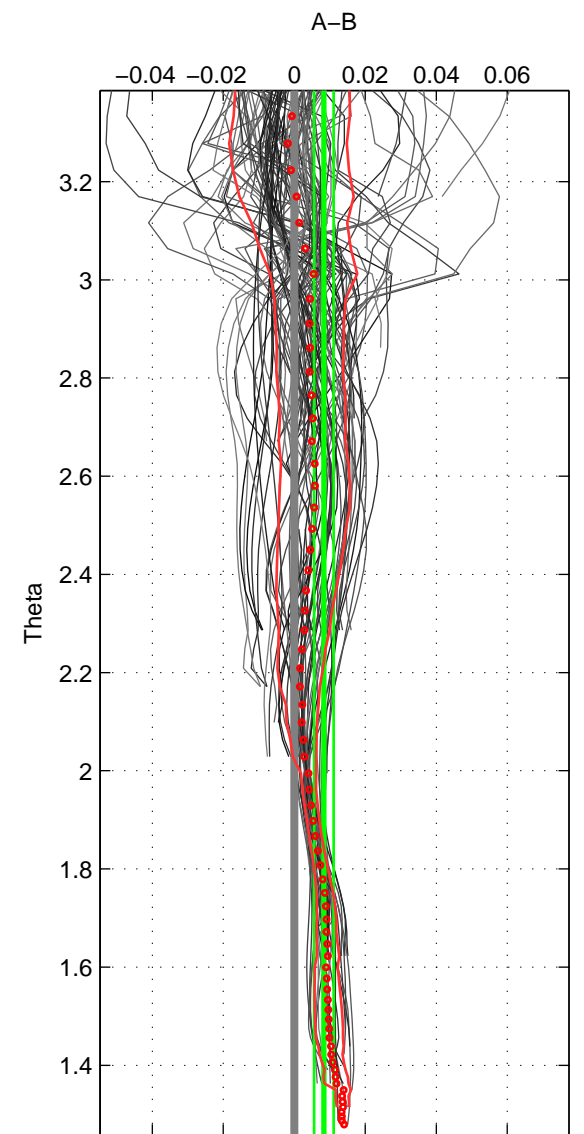

Cruise A (red). Date: Jun 2006 Cruisename: 135-06MM20060523

Cruise B (blue). Date: Sep 2007 Cruisename: 292-64PE20070830

*** "Favourite" values are means of spaces 1 2 3.

	Offset	O.StDev	Ratio	R.Stdev	Rating
SIGMA:	0.009	0.003	1.000	0.000	4
THETA:	0.008	0.003	1.000	0.000	4
DEPTH:	0.005	0.008	1.000	0.000	4
FAV.:	0.008	0.004	1.000	0.000	4

Profiles of A: 32
 Profiles of B: 15
 Diff profs : 100
 WMoffset (A-B): 0.0089821
 WMoffset stdev: 0.0026388
 WMratio (A/B): 1.0003
 WMratio stdev: 7.5629e-05

Quality (1-5): 4

Profiles of A: 32
 Profiles of B: 15
 Diff profs : 100
 WMoffset (A-B): 0.0083377
 WMoffset stdev: 0.0027528
 WMratio (A/B): 1.0002
 WMratio stdev: 7.8897e-05

Quality (1-5): 4

Profiles of A: 32
 Profiles of B: 15
 Diff profs : 100
 WMoffset (A-B): 0.0051914
 WMoffset stdev: 0.0079824
 WMratio (A/B): 1.0001
 WMratio stdev: 0.00022868

Quality (1-5): 4