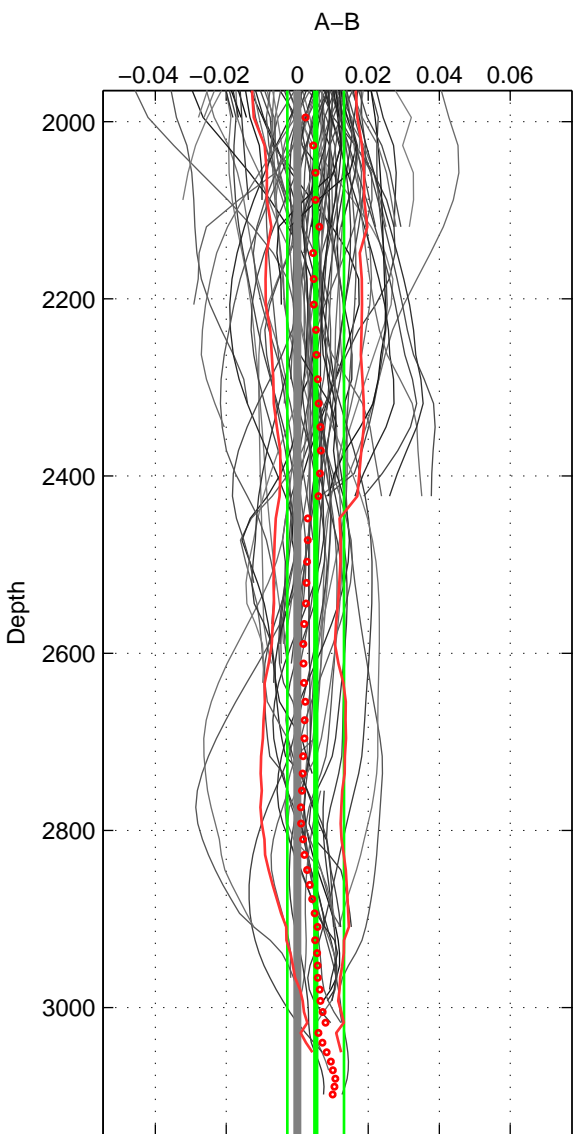

Cruise A (red). Date: Jun 2006 Cruisename: 135-06MM20060523

Cruise B (blue). Date: Sep 2007 Cruisename: 292-64PE20070830

*** "Favourite" values are means of spaces 1 2 3.

	Offset	O.StDev	Ratio	R.Stdev	Rating
SIGMA:	0.009	0.003	1.000	0.000	4
THETA:	0.008	0.003	1.000	0.000	4
DEPTH:	0.005	0.008	1.000	0.000	4
FAV.:	0.008	0.004	1.000	0.000	4

Profiles of A: 32
 Profiles of B: 15
 Diff profs : 100
 WMoffset (A-B): 0.0089821
 WMoffset stdev: 0.0026388
 WMratio (A/B): 1.0003
 WMratio stdev: 7.5629e-05

Quality (1-5): 4

Profiles of A: 32
 Profiles of B: 15
 Diff profs : 100
 WMoffset (A-B): 0.0083377
 WMoffset stdev: 0.0027528
 WMratio (A/B): 1.0002
 WMratio stdev: 7.8897e-05

Quality (1-5): 4

Profiles of A: 32
 Profiles of B: 15
 Diff profs : 100
 WMoffset (A-B): 0.0051914
 WMoffset stdev: 0.0079824
 WMratio (A/B): 1.0001
 WMratio stdev: 0.00022868

Quality (1-5): 4