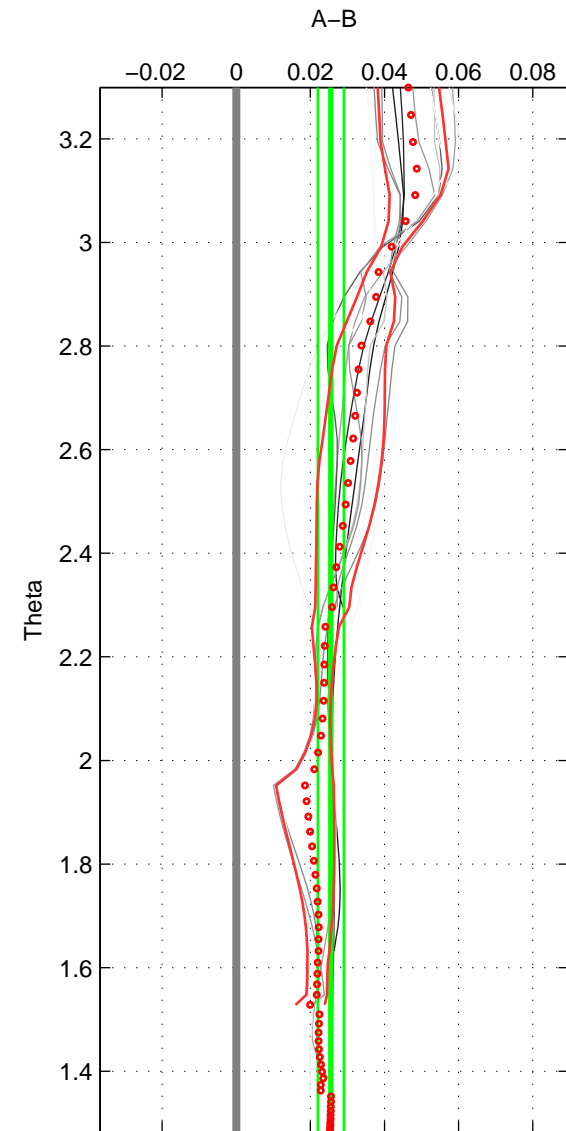

Cruise A (red). Date: Nov 1972 Cruisename: 219-316N19720718.1

Cruise B (blue). Date: Sep 2007 Cruisename: 292-64PE20070830

\*\*\* "Favourite" values are means of spaces 1 2 3.

	Offset	O.StDev	Ratio	R.Stdev	Rating
SIGMA:	0.031	0.005	1.001	0.000	2
THETA:	0.026	0.004	1.001	0.000	2
DEPTH:	0.027	0.014	1.001	0.000	2
FAV.:	0.028	0.008	1.001	0.000	2

Profiles of A: 3  
 Profiles of B: 5  
 Diff profs : 12  
 WMoffset (A-B): 0.030961  
 WMoffset stdev: 0.005467  
 WMratio (A/B): 1.0009  
 WMratio stdev: 0.00015667

Quality (1-5): 2

Profiles of A: 3  
 Profiles of B: 5  
 Diff profs : 12  
 WMoffset (A-B): 0.025514  
 WMoffset stdev: 0.0035259  
 WMratio (A/B): 1.0007  
 WMratio stdev: 0.00010105

Quality (1-5): 2

Profiles of A: 3  
 Profiles of B: 5  
 Diff profs : 12  
 WMoffset (A-B): 0.026546  
 WMoffset stdev: 0.013576  
 WMratio (A/B): 1.0008  
 WMratio stdev: 0.00038897

Quality (1-5): 2