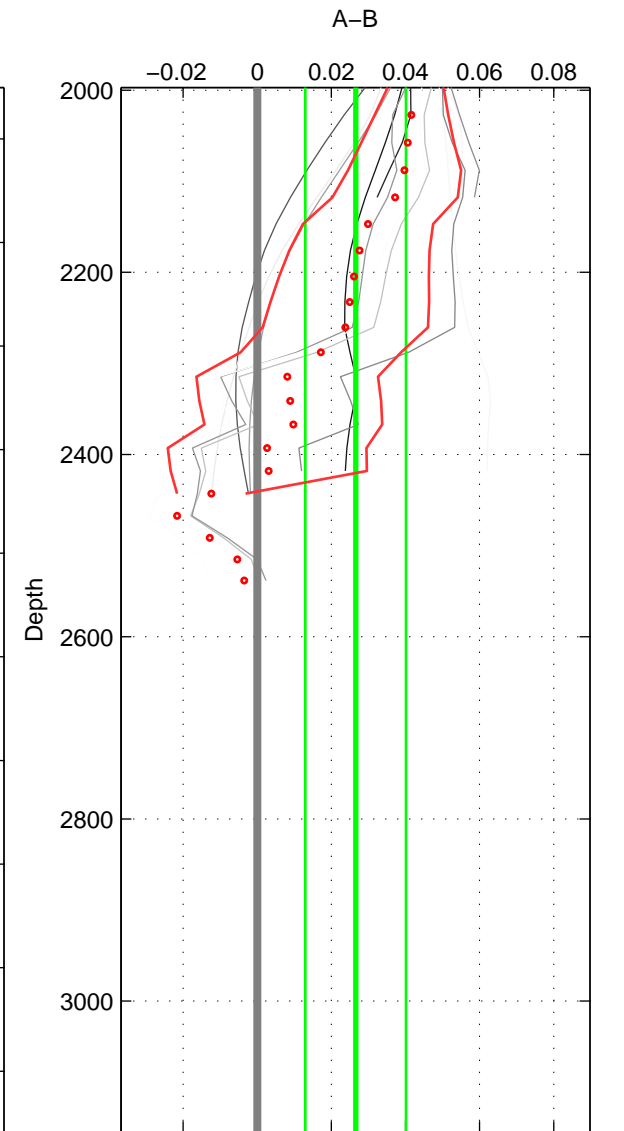

Cruise A (red). Date: Nov 1972 Cruisename: 219-316N19720718.1

Cruise B (blue). Date: Sep 2007 Cruisename: 292-64PE20070830

\*\*\* "Favourite" values are means of spaces 1 2 3.

	Offset	O.StDev	Ratio	R.Stdev	Rating
SIGMA:	0.031	0.005	1.001	0.000	2
THETA:	0.026	0.004	1.001	0.000	2
DEPTH:	0.027	0.014	1.001	0.000	2
FAV.:	0.028	0.008	1.001	0.000	2

Profiles of A: 3  
 Profiles of B: 5  
 Diff profs : 12  
 WMoffset (A-B): 0.030961  
 WMoffset stdev: 0.005467  
 WMratio (A/B): 1.0009  
 WMratio stdev: 0.00015667

Quality (1-5): 2

Profiles of A: 3  
 Profiles of B: 5  
 Diff profs : 12  
 WMoffset (A-B): 0.025514  
 WMoffset stdev: 0.0035259  
 WMratio (A/B): 1.0007  
 WMratio stdev: 0.00010105

Quality (1-5): 2

Profiles of A: 3  
 Profiles of B: 5  
 Diff profs : 12  
 WMoffset (A-B): 0.026546  
 WMoffset stdev: 0.013576  
 WMratio (A/B): 1.0008  
 WMratio stdev: 0.00038897

Quality (1-5): 2