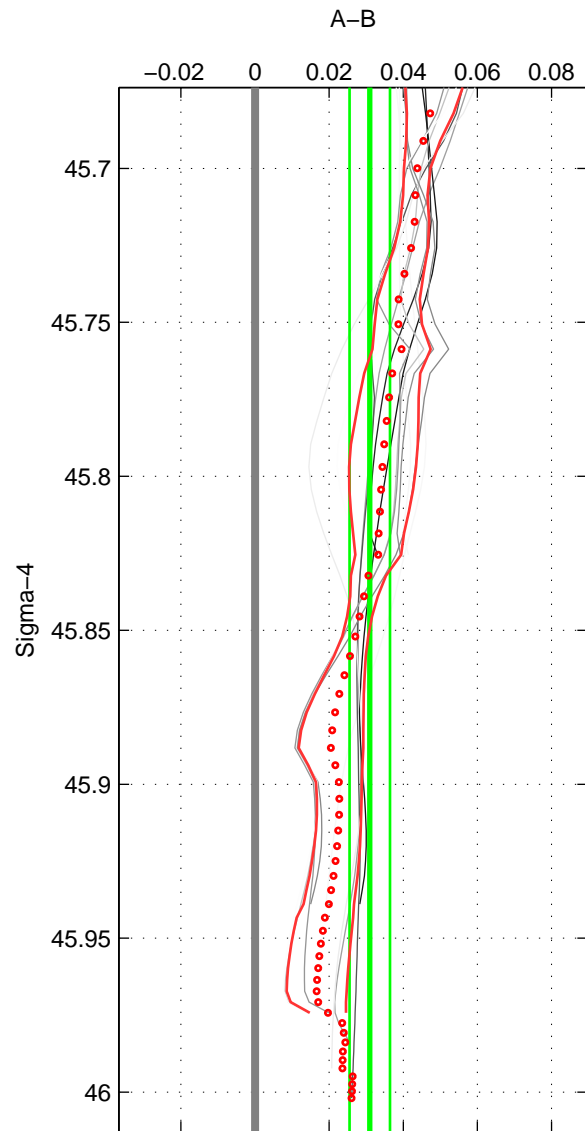

Cruise A (red). Date: Nov 1972 Cruisename: 219-316N19720718.1

Cruise B (blue). Date: Sep 2007 Cruisename: 292-64PE20070830

\*\*\* "Favourite" values are means of spaces 1 2 3.

	Offset	O.StDev	Ratio	R.Stdev	Rating
SIGMA:	0.031	0.005	1.001	0.000	2
THETA:	0.026	0.004	1.001	0.000	2
DEPTH:	0.027	0.014	1.001	0.000	2
FAV.:	0.028	0.008	1.001	0.000	2

Profiles of A: 3  
 Profiles of B: 5  
 Diff profs : 12  
 WMoffset (A-B): 0.030961  
 WMoffset stdev: 0.005467  
 WMratio (A/B): 1.0009  
 WMratio stdev: 0.00015667

Quality (1-5): 2

Profiles of A: 3  
 Profiles of B: 5  
 Diff profs : 12  
 WMoffset (A-B): 0.025514  
 WMoffset stdev: 0.0035259  
 WMratio (A/B): 1.0007  
 WMratio stdev: 0.00010105

Quality (1-5): 2

Profiles of A: 3  
 Profiles of B: 5  
 Diff profs : 12  
 WMoffset (A-B): 0.026546  
 WMoffset stdev: 0.013576  
 WMratio (A/B): 1.0008  
 WMratio stdev: 0.00038897

Quality (1-5): 2