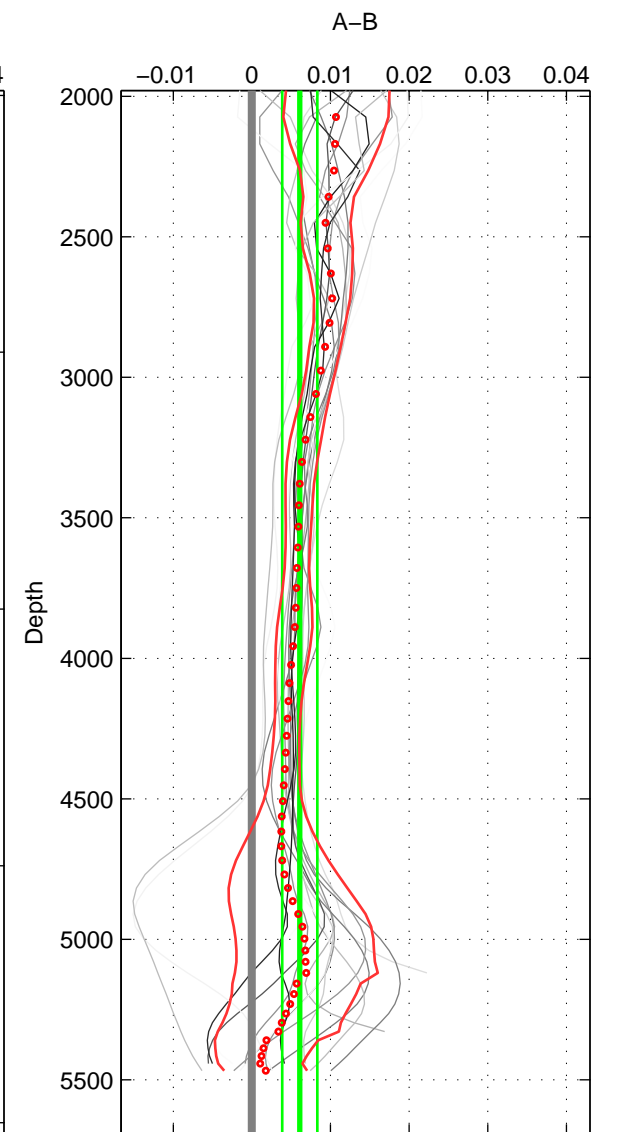

Cruise A (red). Date: Mar 2004 Cruisename: 168-06MT20040311

Cruise B (blue). Date: Sep 2005 Cruisename: 170-06MT20050813

*** "Favourite" values are means of spaces 1 2 3.

	Offset	O.StDev	Ratio	R.Stdev	Rating
SIGMA:	0.004	0.001	1.000	0.000	5
THETA:	0.003	0.001	1.000	0.000	5
DEPTH:	0.006	0.002	1.000	0.000	5
FAV.:	0.004	0.001	1.000	0.000	5

Profiles of A: 3
 Profiles of B: 8
 Diff profs : 16
 WMoffset (A-B): 0.0039527
 WMoffset stdev: 0.00075832
 WMratio (A/B): 1.0001
 WMratio stdev: 2.1724e-05

Quality (1-5): 5

Profiles of A: 3
 Profiles of B: 8
 Diff profs : 16
 WMoffset (A-B): 0.002802
 WMoffset stdev: 0.00054508
 WMratio (A/B): 1.0001
 WMratio stdev: 1.5617e-05

Quality (1-5): 5

Profiles of A: 3
 Profiles of B: 8
 Diff profs : 16
 WMoffset (A-B): 0.006087
 WMoffset stdev: 0.0022325
 WMratio (A/B): 1.0002
 WMratio stdev: 6.3963e-05

Quality (1-5): 5