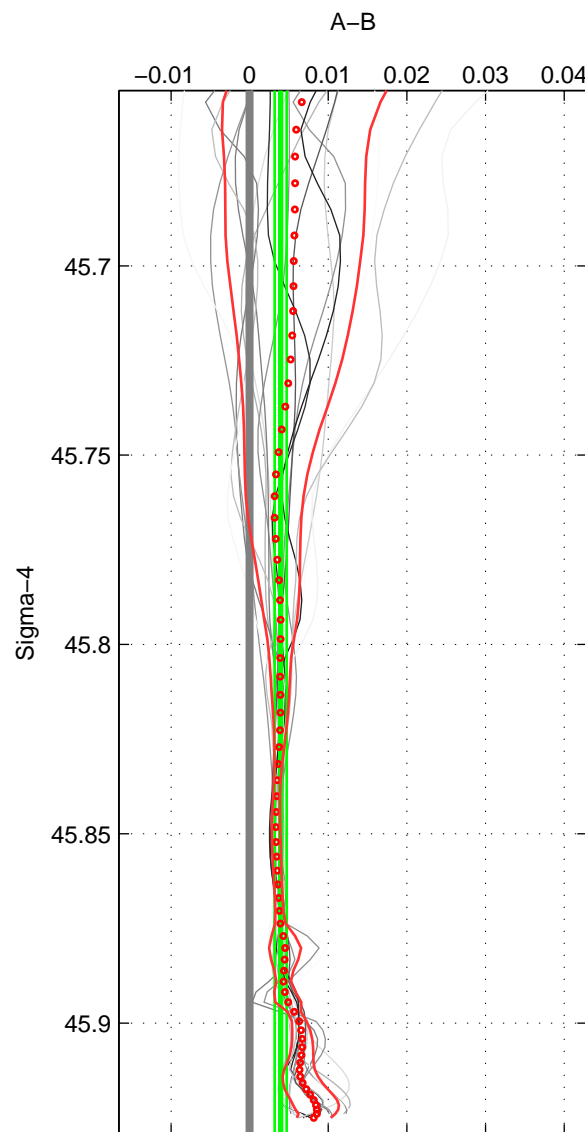

Cruise A (red). Date: Mar 2004 Cruisename: 168-06MT20040311

Cruise B (blue). Date: Sep 2005 Cruisename: 170-06MT20050813

*** "Favourite" values are means of spaces 1 2 3.

	Offset	O.StDev	Ratio	R.Stdev	Rating
SIGMA:	0.004	0.001	1.000	0.000	5
THETA:	0.003	0.001	1.000	0.000	5
DEPTH:	0.006	0.002	1.000	0.000	5
FAV.:	0.004	0.001	1.000	0.000	5

Profiles of A: 3
 Profiles of B: 8
 Diff profs : 16
 WMoffset (A-B): 0.0039527
 WMoffset stdev: 0.00075832
 WMratio (A/B): 1.0001
 WMratio stdev: 2.1724e-05

Quality (1-5): 5

Profiles of A: 3
 Profiles of B: 8
 Diff profs : 16
 WMoffset (A-B): 0.002802
 WMoffset stdev: 0.00054508
 WMratio (A/B): 1.0001
 WMratio stdev: 1.5617e-05

Quality (1-5): 5

Profiles of A: 3
 Profiles of B: 8
 Diff profs : 16
 WMoffset (A-B): 0.006087
 WMoffset stdev: 0.0022325
 WMratio (A/B): 1.0002
 WMratio stdev: 6.3963e-05

Quality (1-5): 5