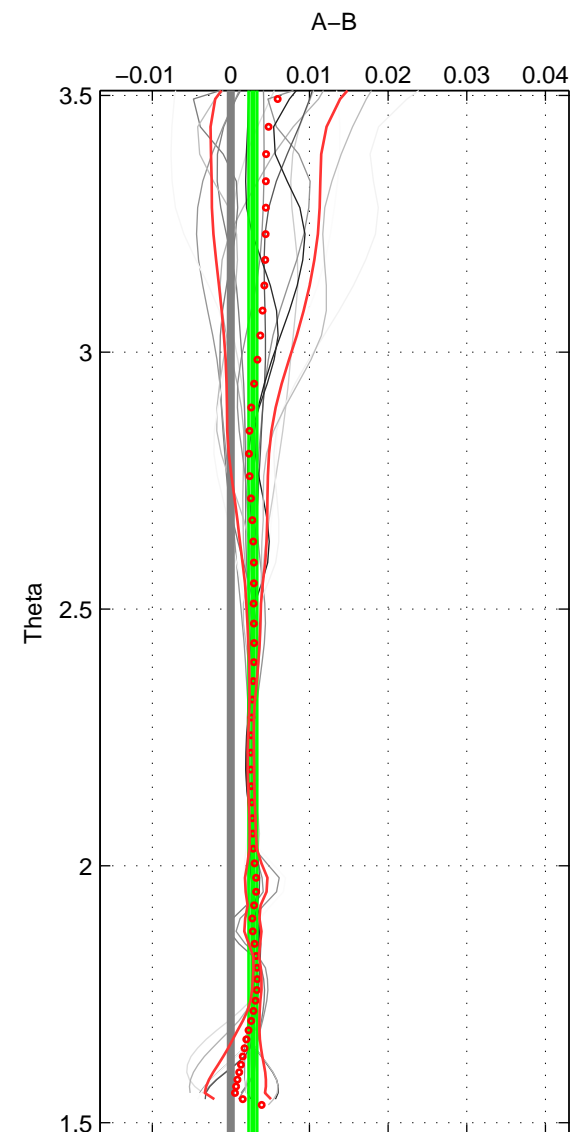

Cruise A (red). Date: Mar 2004 Cruisename: 168-06MT20040311

Cruise B (blue). Date: Sep 2005 Cruisename: 170-06MT20050813

*** "Favourite" values are means of spaces 1 2 3.

	Offset	O.StDev	Ratio	R.Stdev	Rating
SIGMA:	0.004	0.001	1.000	0.000	5
THETA:	0.003	0.001	1.000	0.000	5
DEPTH:	0.006	0.002	1.000	0.000	5
FAV.:	0.004	0.001	1.000	0.000	5

Profiles of A: 3
 Profiles of B: 8
 Diff profs : 16
 WMoffset (A-B): 0.0039527
 WMoffset stdev: 0.00075832
 WMratio (A/B): 1.0001
 WMratio stdev: 2.1724e-05

Quality (1-5): 5

Profiles of A: 3
 Profiles of B: 8
 Diff profs : 16
 WMoffset (A-B): 0.002802
 WMoffset stdev: 0.00054508
 WMratio (A/B): 1.0001
 WMratio stdev: 1.5617e-05

Quality (1-5): 5

Profiles of A: 3
 Profiles of B: 8
 Diff profs : 16
 WMoffset (A-B): 0.006087
 WMoffset stdev: 0.0022325
 WMratio (A/B): 1.0002
 WMratio stdev: 6.3963e-05

Quality (1-5): 5