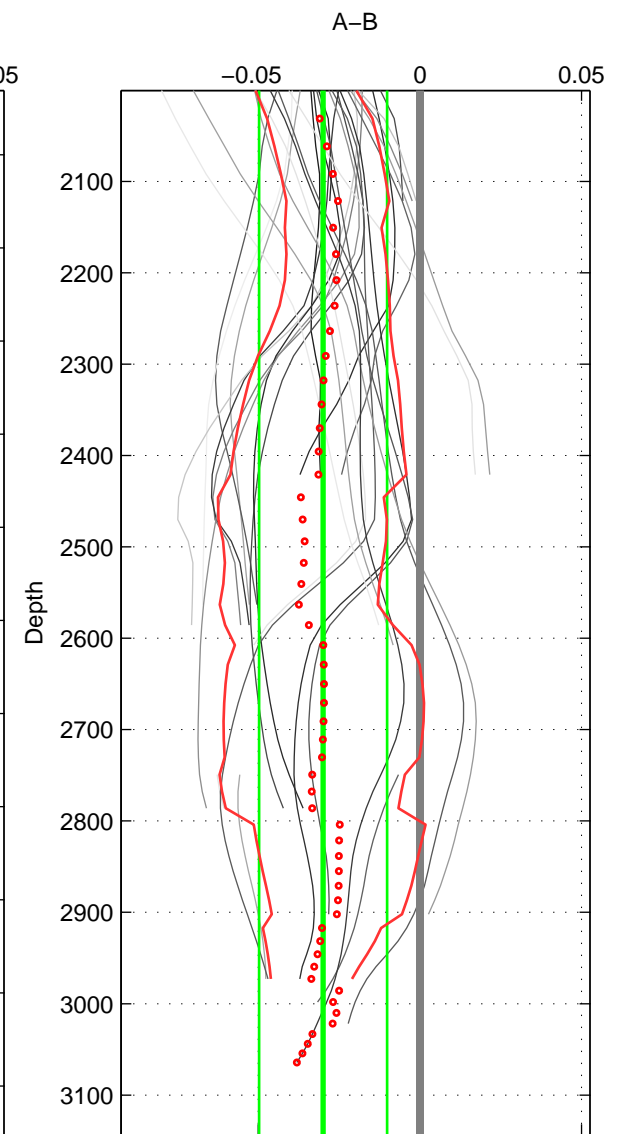

Cruise A (red). Date: Aug 1999 Cruisename: 158-06MT19990813

Cruise B (blue). Date: Sep 2007 Cruisename: 292-64PE20070830

\*\*\* "Favourite" values are means of spaces 1 2 3.

	Offset	O.StDev	Ratio	R.Stdev	Rating
SIGMA:	-0.031	0.006	0.999	0.000	4
THETA:	-0.030	0.007	0.999	0.000	4
DEPTH:	-0.030	0.020	0.999	0.001	4
FAV.:	-0.030	0.011	0.999	0.000	4

Profiles of A: 6  
 Profiles of B: 8  
 Diff profs : 34  
 WMoffset (A-B): -0.030556  
 WMoffset stdev: 0.0064956  
 WMratio (A/B): 0.99912  
 WMratio stdev: 0.00018613

Quality (1-5): 4

Profiles of A: 6  
 Profiles of B: 8  
 Diff profs : 34  
 WMoffset (A-B): -0.03036  
 WMoffset stdev: 0.0069801  
 WMratio (A/B): 0.99913  
 WMratio stdev: 0.00019999

Quality (1-5): 4

Profiles of A: 6  
 Profiles of B: 8  
 Diff profs : 34  
 WMoffset (A-B): -0.029941  
 WMoffset stdev: 0.019825  
 WMratio (A/B): 0.99914  
 WMratio stdev: 0.00056766

Quality (1-5): 4