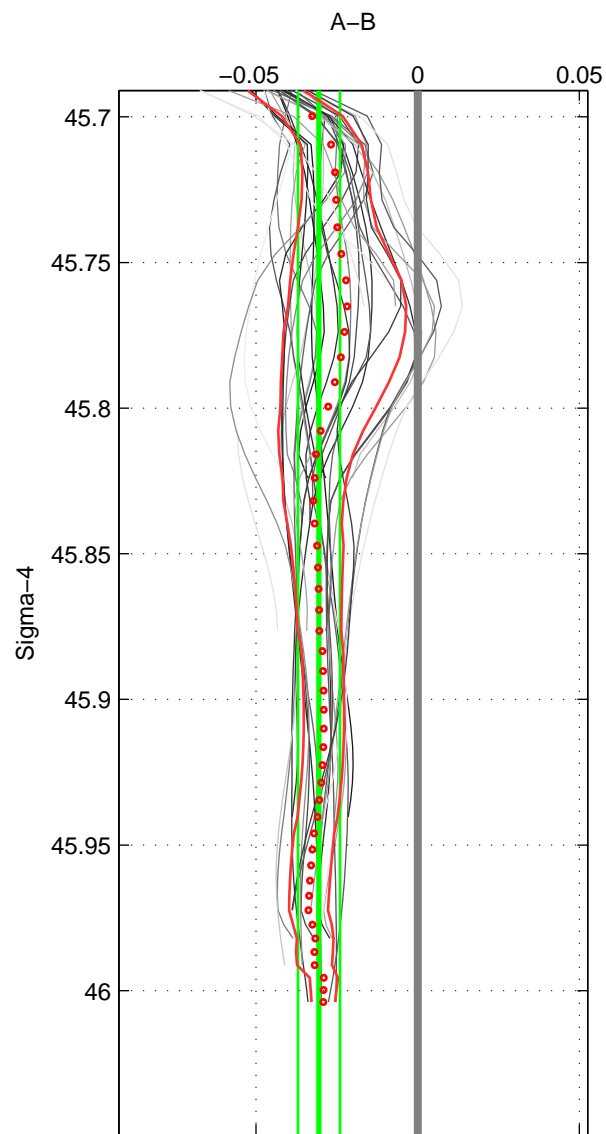

Cruise A (red). Date: Aug 1999 Cruisename: 158-06MT19990813

Cruise B (blue). Date: Sep 2007 Cruisename: 292-64PE20070830

\*\*\* "Favourite" values are means of spaces 1 2 3.

	Offset	O.StDev	Ratio	R.Stdev	Rating
SIGMA:	-0.031	0.006	0.999	0.000	4
THETA:	-0.030	0.007	0.999	0.000	4
DEPTH:	-0.030	0.020	0.999	0.001	4
FAV.:	-0.030	0.011	0.999	0.000	4

Profiles of A: 6  
 Profiles of B: 8  
 Diff profs : 34  
 WMoffset (A-B): -0.030556  
 WMoffset stdev: 0.0064956  
 WMratio (A/B): 0.99912  
 WMratio stdev: 0.00018613

Quality (1-5): 4

Profiles of A: 6  
 Profiles of B: 8  
 Diff profs : 34  
 WMoffset (A-B): -0.03036  
 WMoffset stdev: 0.0069801  
 WMratio (A/B): 0.99913  
 WMratio stdev: 0.00019999

Quality (1-5): 4

Profiles of A: 6  
 Profiles of B: 8  
 Diff profs : 34  
 WMoffset (A-B): -0.029941  
 WMoffset stdev: 0.019825  
 WMratio (A/B): 0.99914  
 WMratio stdev: 0.00056766

Quality (1-5): 4