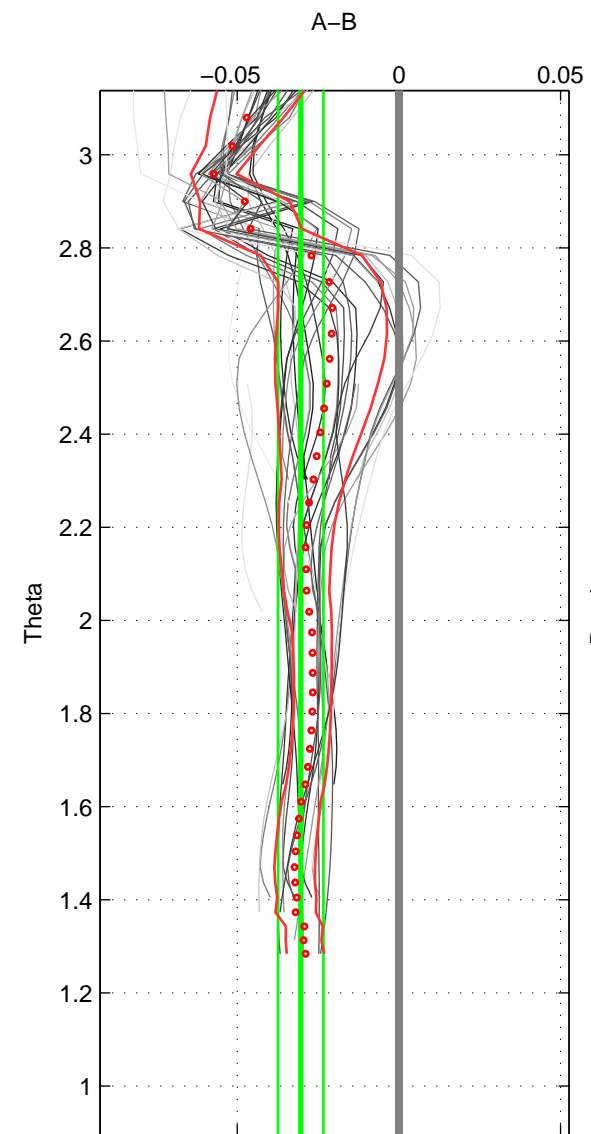

Cruise A (red). Date: Aug 1999 Cruisename: 158-06MT19990813

Cruise B (blue). Date: Sep 2007 Cruisename: 292-64PE20070830

\*\*\* "Favourite" values are means of spaces 1 2 3.

	Offset	O.StDev	Ratio	R.Stdev	Rating
SIGMA:	-0.031	0.006	0.999	0.000	4
THETA:	-0.030	0.007	0.999	0.000	4
DEPTH:	-0.030	0.020	0.999	0.001	4
FAV.:	-0.030	0.011	0.999	0.000	4

Profiles of A: 6  
 Profiles of B: 8  
 Diff profs : 34  
 WMoffset (A-B): -0.030556  
 WMoffset stdev: 0.0064956  
 WMratio (A/B): 0.99912  
 WMratio stdev: 0.00018613

Quality (1-5): 4

Profiles of A: 6  
 Profiles of B: 8  
 Diff profs : 34  
 WMoffset (A-B): -0.03036  
 WMoffset stdev: 0.0069801  
 WMratio (A/B): 0.99913  
 WMratio stdev: 0.00019999

Quality (1-5): 4

Profiles of A: 6  
 Profiles of B: 8  
 Diff profs : 34  
 WMoffset (A-B): -0.029941  
 WMoffset stdev: 0.019825  
 WMratio (A/B): 0.99914  
 WMratio stdev: 0.00056766

Quality (1-5): 4