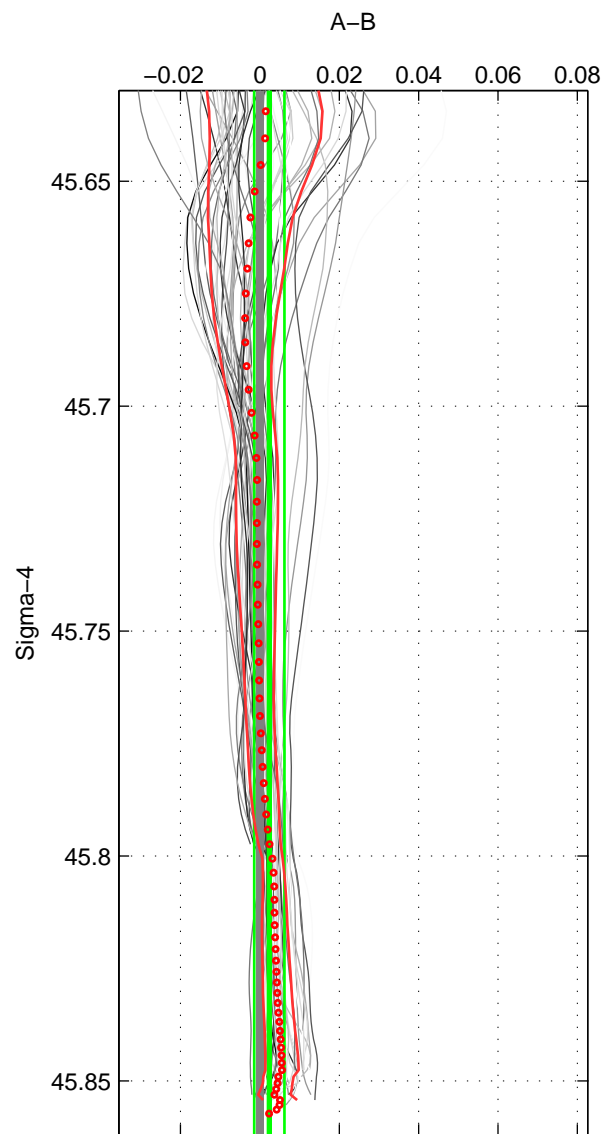

Cruise A (red). Date: Sep 1996 Cruisename: 150-06MT19960910

Cruise B (blue). Date: Jun 1997 Cruisename: 153-06MT19970611

\*\*\* "Favourite" values are means of spaces 1 2 3.

	Offset	O.StDev	Ratio	R.Stdev	Rating
SIGMA:	0.002	0.004	1.000	0.000	5
THETA:	0.002	0.003	1.000	0.000	5
DEPTH:	0.001	0.003	1.000	0.000	5
FAV.:	0.002	0.003	1.000	0.000	5

Profiles of A: 12  
 Profiles of B: 11  
 Diff profs : 53  
 WMoffset (A-B): 0.0023756  
 WMoffset stdev: 0.0038279  
 WMratio (A/B): 1.0001  
 WMratio stdev: 0.00010956

Quality (1-5): 5

Profiles of A: 12  
 Profiles of B: 11  
 Diff profs : 53  
 WMoffset (A-B): 0.0018295  
 WMoffset stdev: 0.0028876  
 WMratio (A/B): 1.0001  
 WMratio stdev: 8.2676e-05

Quality (1-5): 5

Profiles of A: 12  
 Profiles of B: 11  
 Diff profs : 53  
 WMoffset (A-B): 0.0014084  
 WMoffset stdev: 0.0032673  
 WMratio (A/B): 1  
 WMratio stdev: 9.3562e-05

Quality (1-5): 5