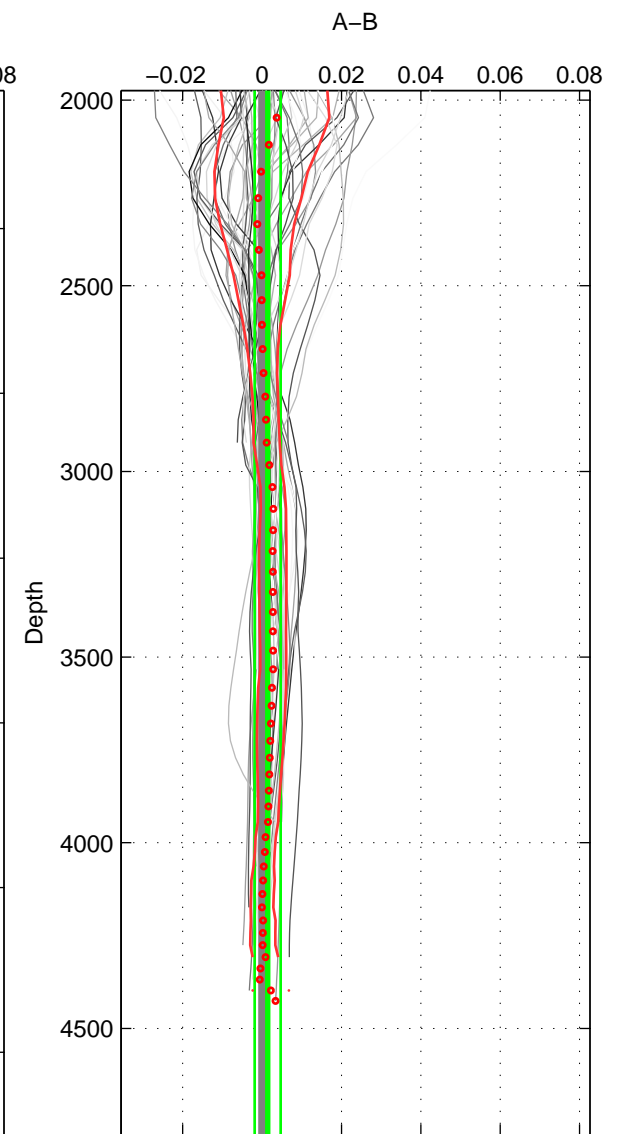

Cruise A (red). Date: Sep 1996 Cruisename: 150-06MT19960910

Cruise B (blue). Date: Jun 1997 Cruisename: 153-06MT19970611

\*\*\* "Favourite" values are means of spaces 1 2 3.

	Offset	O.StDev	Ratio	R.Stdev	Rating
SIGMA:	0.002	0.004	1.000	0.000	5
THETA:	0.002	0.003	1.000	0.000	5
DEPTH:	0.001	0.003	1.000	0.000	5
FAV.:	0.002	0.003	1.000	0.000	5

Profiles of A: 12  
 Profiles of B: 11  
 Diff profs : 53  
 WMoffset (A-B): 0.0023756  
 WMoffset stdev: 0.0038279  
 WMratio (A/B): 1.0001  
 WMratio stdev: 0.00010956

Quality (1-5): 5

Profiles of A: 12  
 Profiles of B: 11  
 Diff profs : 53  
 WMoffset (A-B): 0.0018295  
 WMoffset stdev: 0.0028876  
 WMratio (A/B): 1.0001  
 WMratio stdev: 8.2676e-05

Quality (1-5): 5

Profiles of A: 12  
 Profiles of B: 11  
 Diff profs : 53  
 WMoffset (A-B): 0.0014084  
 WMoffset stdev: 0.0032673  
 WMratio (A/B): 1  
 WMratio stdev: 9.3562e-05

Quality (1-5): 5