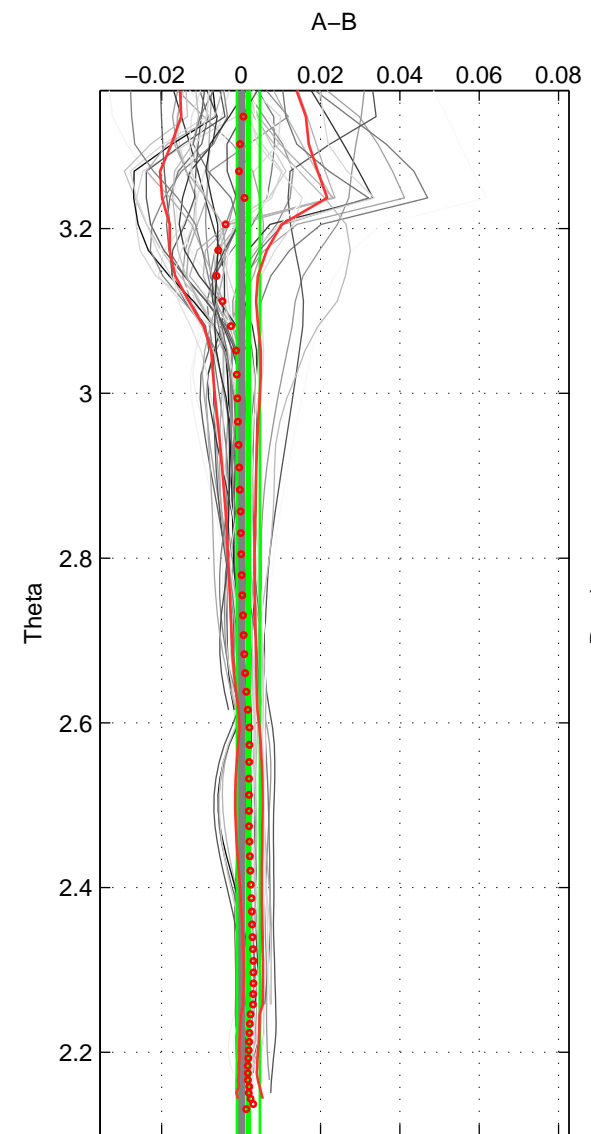

Cruise A (red). Date: Sep 1996 Cruisename: 150-06MT19960910

Cruise B (blue). Date: Jun 1997 Cruisename: 153-06MT19970611

\*\*\* "Favourite" values are means of spaces 1 2 3.

	Offset	O.StDev	Ratio	R.Stdev	Rating
SIGMA:	0.002	0.004	1.000	0.000	5
THETA:	0.002	0.003	1.000	0.000	5
DEPTH:	0.001	0.003	1.000	0.000	5
FAV.:	0.002	0.003	1.000	0.000	5

Profiles of A: 12  
 Profiles of B: 11  
 Diff profs : 53  
 WMoffset (A-B): 0.0023756  
 WMoffset stdev: 0.0038279  
 WMratio (A/B): 1.0001  
 WMratio stdev: 0.00010956

Quality (1-5): 5

Profiles of A: 12  
 Profiles of B: 11  
 Diff profs : 53  
 WMoffset (A-B): 0.0018295  
 WMoffset stdev: 0.0028876  
 WMratio (A/B): 1.0001  
 WMratio stdev: 8.2676e-05

Quality (1-5): 5

Profiles of A: 12  
 Profiles of B: 11  
 Diff profs : 53  
 WMoffset (A-B): 0.0014084  
 WMoffset stdev: 0.0032673  
 WMratio (A/B): 1  
 WMratio stdev: 9.3562e-05

Quality (1-5): 5