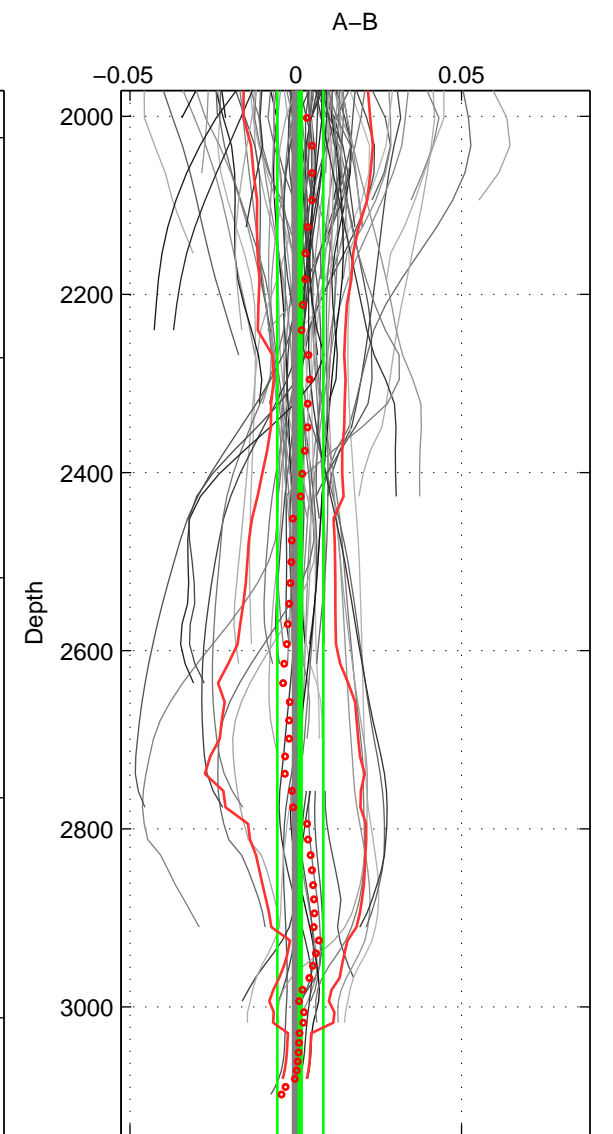

Cruise A (red). Date: Jun 2010 Cruisename: 277-35TH20100608

Cruise B (blue). Date: Sep 2007 Cruisename: 292-64PE20070830

*** "Favourite" values are means of spaces 1 2 3.

	Offset	O.StDev	Ratio	R.Stdev	Rating
SIGMA:	-0.007	0.005	1.000	0.000	4
THETA:	-0.007	0.004	1.000	0.000	4
DEPTH:	0.001	0.007	1.000	0.000	4
FAV.:	-0.004	0.005	1.000	0.000	4

Profiles of A: 22
 Profiles of B: 17
 Diff profs : 98
 WMoffset (A-B): -0.0072797
 WMoffset stdev: 0.0046192
 WMratio (A/B): 0.99979
 WMratio stdev: 0.00013237

Quality (1-5): 4

Profiles of A: 22
 Profiles of B: 17
 Diff profs : 98
 WMoffset (A-B): -0.0068839
 WMoffset stdev: 0.0043545
 WMratio (A/B): 0.9998
 WMratio stdev: 0.00012479

Quality (1-5): 4

Profiles of A: 22
 Profiles of B: 17
 Diff profs : 98
 WMoffset (A-B): 0.0013398
 WMoffset stdev: 0.0069292
 WMratio (A/B): 1
 WMratio stdev: 0.00019856

Quality (1-5): 4