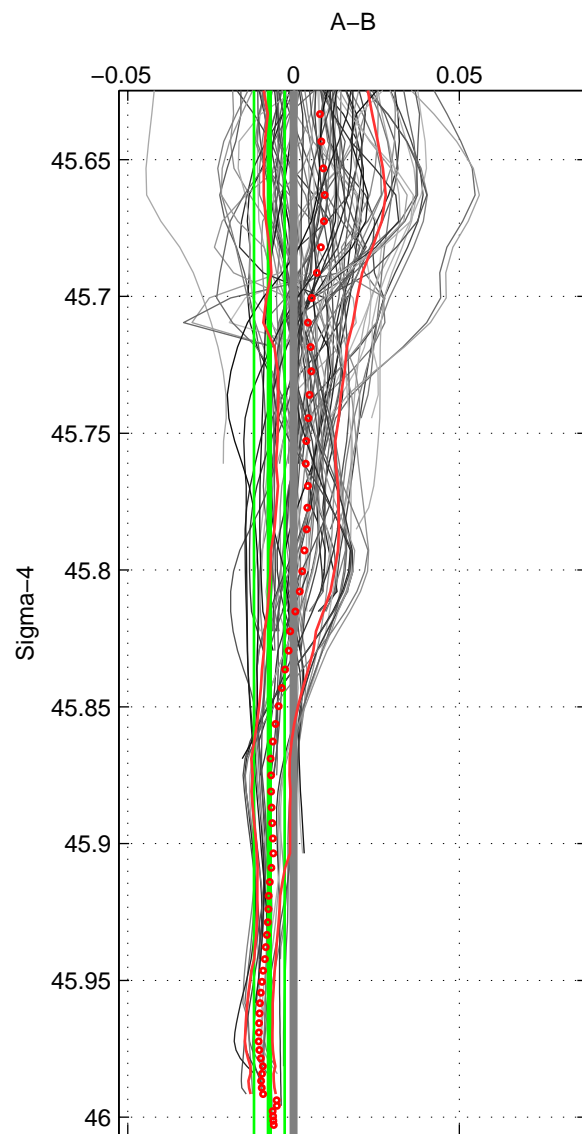

Cruise A (red). Date: Jun 2010 Cruisename: 277-35TH20100608

Cruise B (blue). Date: Sep 2007 Cruisename: 292-64PE20070830

*** "Favourite" values are means of spaces 1 2 3.

	Offset	O.StDev	Ratio	R.Stdev	Rating
SIGMA:	-0.007	0.005	1.000	0.000	4
THETA:	-0.007	0.004	1.000	0.000	4
DEPTH:	0.001	0.007	1.000	0.000	4
FAV.:	-0.004	0.005	1.000	0.000	4

Profiles of A: 22
 Profiles of B: 17
 Diff profs : 98
 WMoffset (A-B): -0.0072797
 WMoffset stdev: 0.0046192
 WMratio (A/B): 0.99979
 WMratio stdev: 0.00013237

Quality (1-5): 4

Profiles of A: 22
 Profiles of B: 17
 Diff profs : 98
 WMoffset (A-B): -0.0068839
 WMoffset stdev: 0.0043545
 WMratio (A/B): 0.9998
 WMratio stdev: 0.00012479

Quality (1-5): 4

Profiles of A: 22
 Profiles of B: 17
 Diff profs : 98
 WMoffset (A-B): 0.0013398
 WMoffset stdev: 0.0069292
 WMratio (A/B): 1
 WMratio stdev: 0.00019856

Quality (1-5): 4