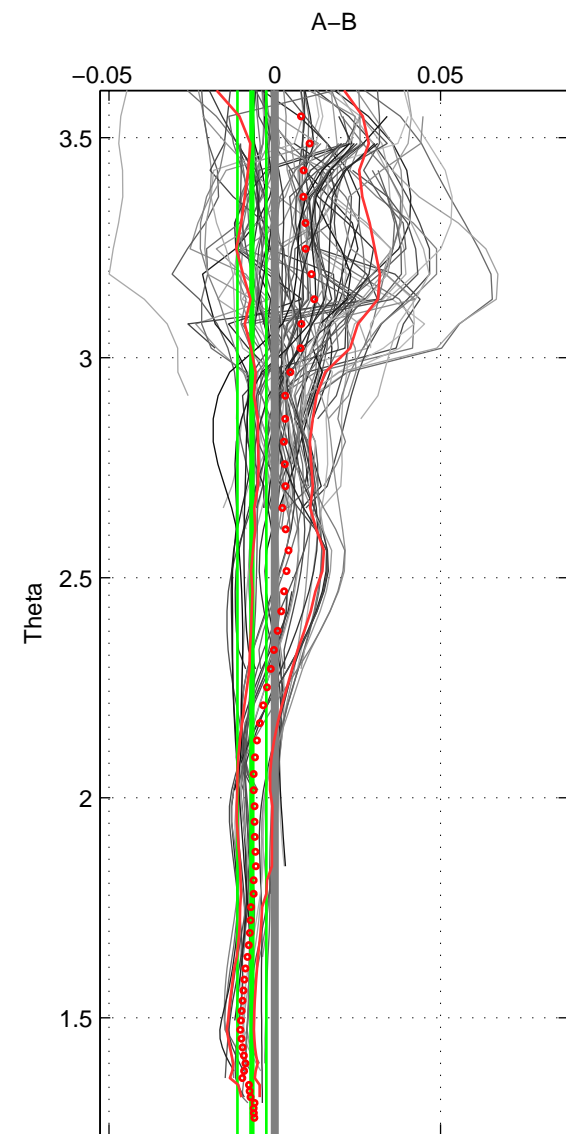

Cruise A (red). Date: Jun 2010 Cruisename: 277-35TH20100608

Cruise B (blue). Date: Sep 2007 Cruisename: 292-64PE20070830

*** "Favourite" values are means of spaces 1 2 3.

	Offset	O.StDev	Ratio	R.Stdev	Rating
SIGMA:	-0.007	0.005	1.000	0.000	4
THETA:	-0.007	0.004	1.000	0.000	4
DEPTH:	0.001	0.007	1.000	0.000	4
FAV.:	-0.004	0.005	1.000	0.000	4

Profiles of A: 22
 Profiles of B: 17
 Diff profs : 98
 WMoffset (A-B): -0.0072797
 WMoffset stdev: 0.0046192
 WMratio (A/B): 0.99979
 WMratio stdev: 0.00013237

Quality (1-5): 4

Profiles of A: 22
 Profiles of B: 17
 Diff profs : 98
 WMoffset (A-B): -0.0068839
 WMoffset stdev: 0.0043545
 WMratio (A/B): 0.9998
 WMratio stdev: 0.00012479

Quality (1-5): 4

Profiles of A: 22
 Profiles of B: 17
 Diff profs : 98
 WMoffset (A-B): 0.0013398
 WMoffset stdev: 0.0069292
 WMratio (A/B): 1
 WMratio stdev: 0.00019856

Quality (1-5): 4