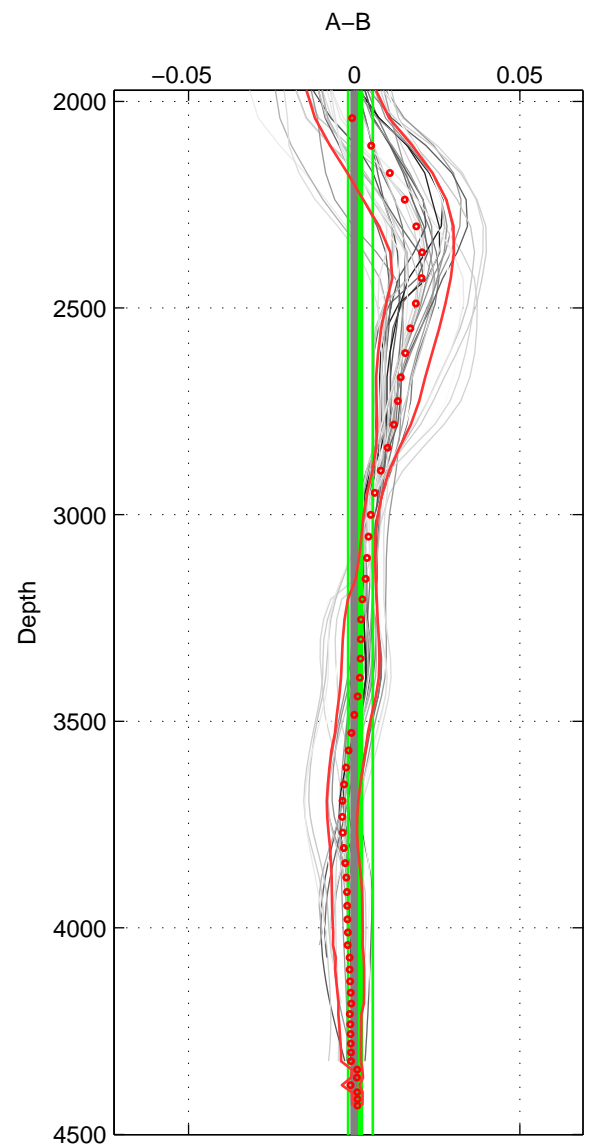

Cruise A (red). Date: Jun 1997 Cruisename: 153-06MT19970611

Cruise B (blue). Date: Jun 2008 Cruisename: 276-35TH20080610

*** "Favourite" values are means of spaces 1 2 3.

	Offset	O.StDev	Ratio	R.Stdev	Rating
SIGMA:	0.004	0.002	1.000	0.000	5
THETA:	0.001	0.001	1.000	0.000	5
DEPTH:	0.002	0.004	1.000	0.000	5
FAV.:	0.002	0.002	1.000	0.000	5

Profiles of A: 6
 Profiles of B: 9
 Diff profs : 39
 WMoffset (A-B): 0.0038182
 WMoffset stdev: 0.0022253
 WMratio (A/B): 1.0001
 WMratio stdev: 6.3708e-05

Quality (1-5): 5

Profiles of A: 6
 Profiles of B: 9
 Diff profs : 39
 WMoffset (A-B): 0.00060251
 WMoffset stdev: 0.00098722
 WMratio (A/B): 1
 WMratio stdev: 2.8278e-05

Quality (1-5): 5

Profiles of A: 6
 Profiles of B: 9
 Diff profs : 39
 WMoffset (A-B): 0.0018751
 WMoffset stdev: 0.0037305
 WMratio (A/B): 1.0001
 WMratio stdev: 0.00010681

Quality (1-5): 5