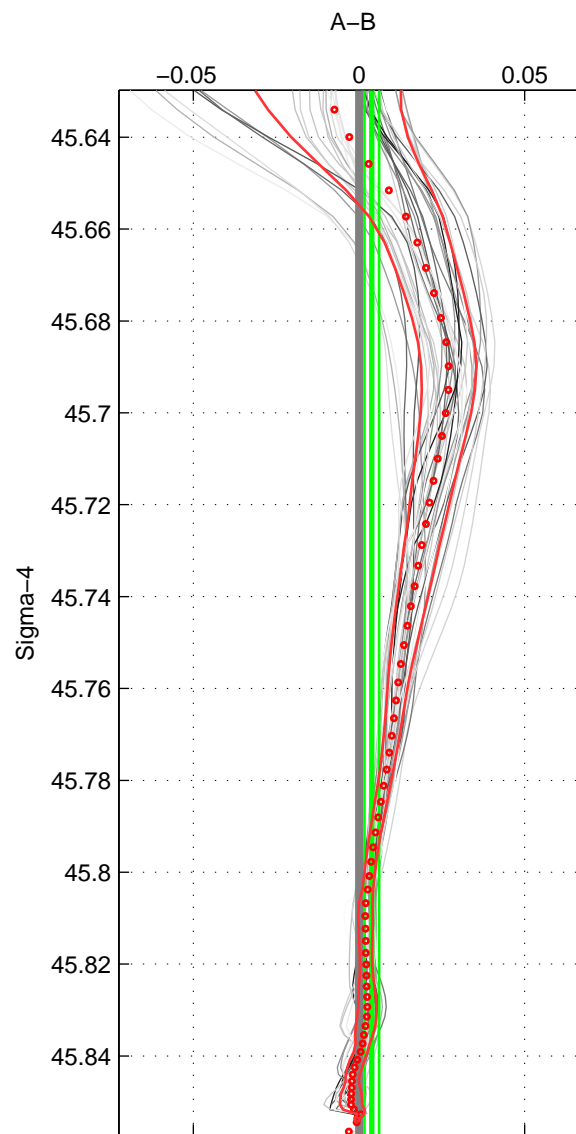

Cruise A (red). Date: Jun 1997 Cruisename: 153-06MT19970611

Cruise B (blue). Date: Jun 2008 Cruisename: 276-35TH20080610

*** "Favourite" values are means of spaces 1 2 3.

	Offset	O.StDev	Ratio	R.Stdev	Rating
SIGMA:	0.004	0.002	1.000	0.000	5
THETA:	0.001	0.001	1.000	0.000	5
DEPTH:	0.002	0.004	1.000	0.000	5
FAV.:	0.002	0.002	1.000	0.000	5

Profiles of A: 6
 Profiles of B: 9
 Diff profs : 39
 WMoffset (A-B): 0.0038182
 WMoffset stdev: 0.0022253
 WMratio (A/B): 1.0001
 WMratio stdev: 6.3708e-05

Quality (1-5): 5

Profiles of A: 6
 Profiles of B: 9
 Diff profs : 39
 WMoffset (A-B): 0.00060251
 WMoffset stdev: 0.00098722
 WMratio (A/B): 1
 WMratio stdev: 2.8278e-05

Quality (1-5): 5

Profiles of A: 6
 Profiles of B: 9
 Diff profs : 39
 WMoffset (A-B): 0.0018751
 WMoffset stdev: 0.0037305
 WMratio (A/B): 1.0001
 WMratio stdev: 0.00010681

Quality (1-5): 5