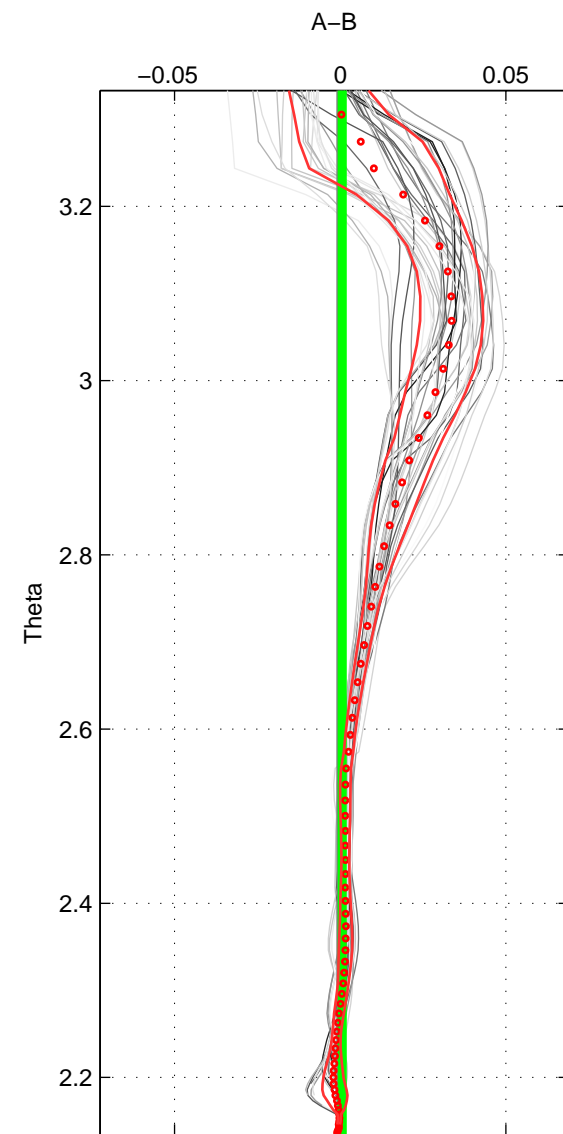

Cruise A (red). Date: Jun 1997 Cruisename: 153-06MT19970611

Cruise B (blue). Date: Jun 2008 Cruisename: 276-35TH20080610

*** "Favourite" values are means of spaces 1 2 3.

	Offset	O.StDev	Ratio	R.Stdev	Rating
SIGMA:	0.004	0.002	1.000	0.000	5
THETA:	0.001	0.001	1.000	0.000	5
DEPTH:	0.002	0.004	1.000	0.000	5
FAV.:	0.002	0.002	1.000	0.000	5

Profiles of A: 6
 Profiles of B: 9
 Diff profs : 39
 WMoffset (A-B): 0.0038182
 WMoffset stdev: 0.0022253
 WMratio (A/B): 1.0001
 WMratio stdev: 6.3708e-05

Quality (1-5): 5

Profiles of A: 6
 Profiles of B: 9
 Diff profs : 39
 WMoffset (A-B): 0.00060251
 WMoffset stdev: 0.00098722
 WMratio (A/B): 1
 WMratio stdev: 2.8278e-05

Quality (1-5): 5

Profiles of A: 6
 Profiles of B: 9
 Diff profs : 39
 WMoffset (A-B): 0.0018751
 WMoffset stdev: 0.0037305
 WMratio (A/B): 1.0001
 WMratio stdev: 0.00010681

Quality (1-5): 5