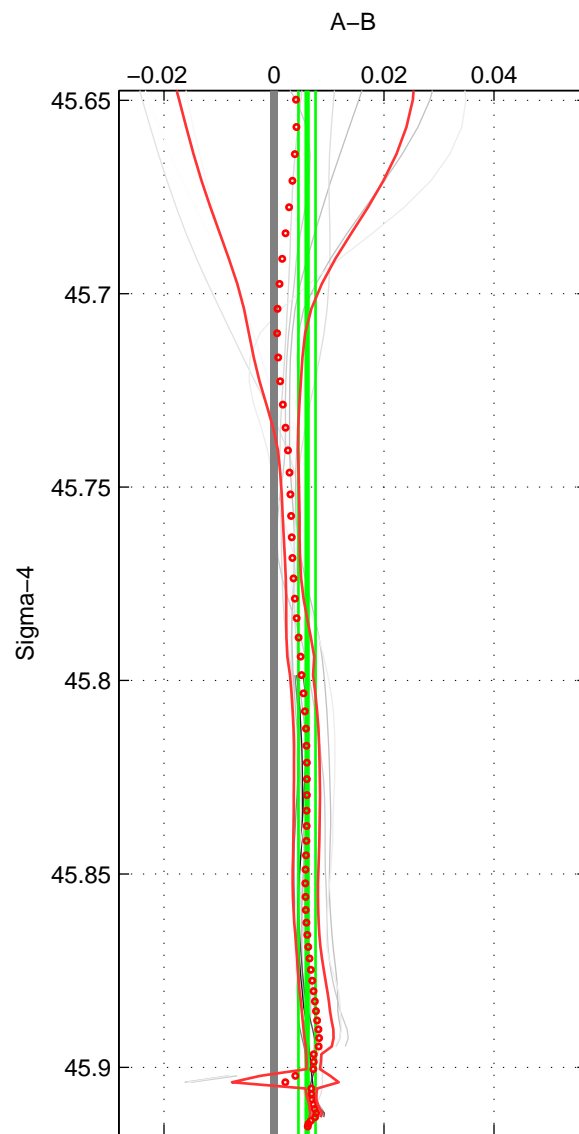

Cruise A (red). Date: Mar 2004 Cruisename: 168-06MT20040311  
 Cruise B (blue). Date: May 2012 Cruisename: 246-33AT20120419

\*\*\* "Favourite" values are means of spaces 1 2 3.

	Offset	O.StDev	Ratio	R.Stdev	Rating
SIGMA:	0.006	0.002	1.000	0.000	5
THETA:	0.003	0.001	1.000	0.000	5
DEPTH:	0.002	0.002	1.000	0.000	5
FAV.:	0.004	0.001	1.000	0.000	5

Profiles of A: 4  
 Profiles of B: 8  
 Diff profs : 14  
 WMoffset (A-B): 0.0060156  
 WMoffset stdev: 0.0015612  
 WMratio (A/B): 1.0002  
 WMratio stdev: 4.4753e-05

Quality (1-5): 5

Profiles of A: 4  
 Profiles of B: 8  
 Diff profs : 14  
 WMoffset (A-B): 0.003475  
 WMoffset stdev: 0.00066299  
 WMratio (A/B): 1.0001  
 WMratio stdev: 1.9021e-05

Quality (1-5): 5

Profiles of A: 4  
 Profiles of B: 8  
 Diff profs : 14  
 WMoffset (A-B): 0.0021662  
 WMoffset stdev: 0.0022561  
 WMratio (A/B): 1.0001  
 WMratio stdev: 6.4693e-05

Quality (1-5): 5