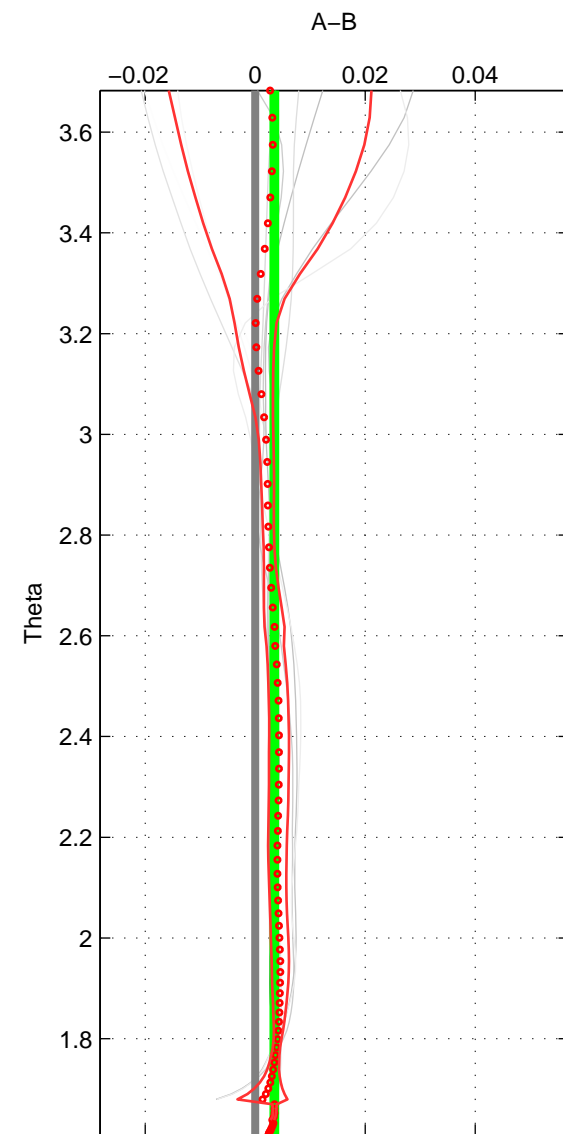

Cruise A (red). Date: Mar 2004 Cruisename: 168-06MT20040311  
 Cruise B (blue). Date: May 2012 Cruisename: 246-33AT20120419

\*\*\* "Favourite" values are means of spaces 1 2 3.

	Offset	O.StDev	Ratio	R.Stdev	Rating
SIGMA:	0.006	0.002	1.000	0.000	5
THETA:	0.003	0.001	1.000	0.000	5
DEPTH:	0.002	0.002	1.000	0.000	5
FAV.:	0.004	0.001	1.000	0.000	5

Profiles of A: 4  
 Profiles of B: 8  
 Diff profs : 14  
 WMoffset (A-B): 0.0060156  
 WMoffset stdev: 0.0015612  
 WMratio (A/B): 1.0002  
 WMratio stdev: 4.4753e-05

Quality (1-5): 5

Profiles of A: 4  
 Profiles of B: 8  
 Diff profs : 14  
 WMoffset (A-B): 0.003475  
 WMoffset stdev: 0.00066299  
 WMratio (A/B): 1.0001  
 WMratio stdev: 1.9021e-05

Quality (1-5): 5

Profiles of A: 4  
 Profiles of B: 8  
 Diff profs : 14  
 WMoffset (A-B): 0.0021662  
 WMoffset stdev: 0.0022561  
 WMratio (A/B): 1.0001  
 WMratio stdev: 6.4693e-05

Quality (1-5): 5