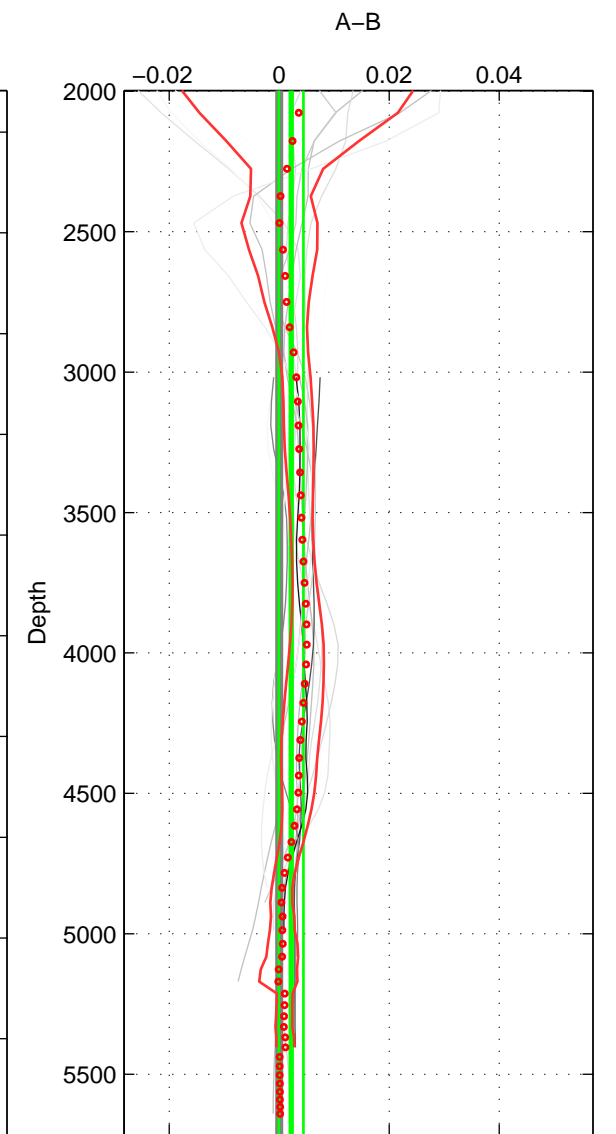

Cruise A (red). Date: Mar 2004 Cruisename: 168-06MT20040311  
 Cruise B (blue). Date: May 2012 Cruisename: 246-33AT20120419

\*\*\* "Favourite" values are means of spaces 1 2 3.

	Offset	O.StDev	Ratio	R.Stdev	Rating
SIGMA:	0.006	0.002	1.000	0.000	5
THETA:	0.003	0.001	1.000	0.000	5
DEPTH:	0.002	0.002	1.000	0.000	5
FAV.:	0.004	0.001	1.000	0.000	5

Profiles of A: 4  
 Profiles of B: 8  
 Diff profs : 14  
 WMoffset (A-B): 0.0060156  
 WMoffset stdev: 0.0015612  
 WMratio (A/B): 1.0002  
 WMratio stdev: 4.4753e-05

Quality (1-5): 5

Profiles of A: 4  
 Profiles of B: 8  
 Diff profs : 14  
 WMoffset (A-B): 0.003475  
 WMoffset stdev: 0.00066299  
 WMratio (A/B): 1.0001  
 WMratio stdev: 1.9021e-05

Quality (1-5): 5

Profiles of A: 4  
 Profiles of B: 8  
 Diff profs : 14  
 WMoffset (A-B): 0.0021662  
 WMoffset stdev: 0.0022561  
 WMratio (A/B): 1.0001  
 WMratio stdev: 6.4693e-05

Quality (1-5): 5