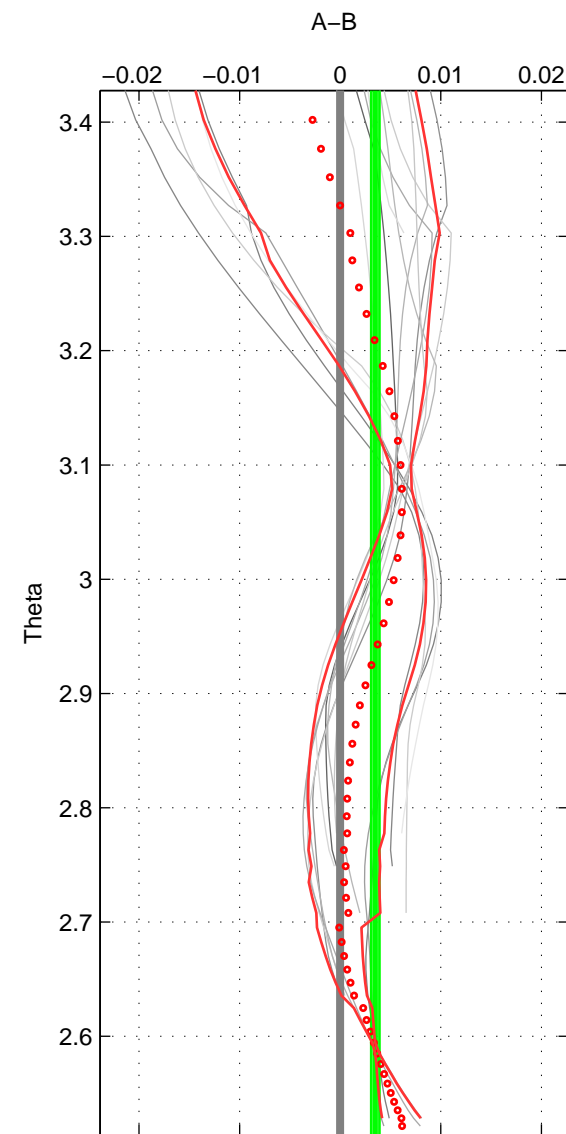

Cruise A (red). Date: Feb 2009 Cruisename: 278-45CE20090206

Cruise B (blue). Date: Sep 2007 Cruisename: 292-64PE20070830

*** "Favourite" values are means of spaces 1 2 3.

	Offset	O.StDev	Ratio	R.Stdev	Rating
SIGMA:	0.003	0.001	1.000	0.000	4
THETA:	0.003	0.000	1.000	0.000	4
DEPTH:	0.001	0.003	1.000	0.000	4
FAV.:	0.003	0.001	1.000	0.000	4

Profiles of A: 3
 Profiles of B: 6
 Diff profs: 14
 WMoffset (A-B): 0.0034255
 WMoffset stdev: 0.00057175
 WMratio (A/B): 1.0001
 WMratio stdev: 1.6369e-05

Quality (1-5): 4

Profiles of A: 3
 Profiles of B: 6
 Diff profs: 14
 WMoffset (A-B): 0.0034908
 WMoffset stdev: 0.00040513
 WMratio (A/B): 1.0001
 WMratio stdev: 1.1598e-05

Quality (1-5): 4

Profiles of A: 3
 Profiles of B: 6
 Diff profs: 14
 WMoffset (A-B): 0.00063535
 WMoffset stdev: 0.0032721
 WMratio (A/B): 1
 WMratio stdev: 9.3675e-05

Quality (1-5): 4