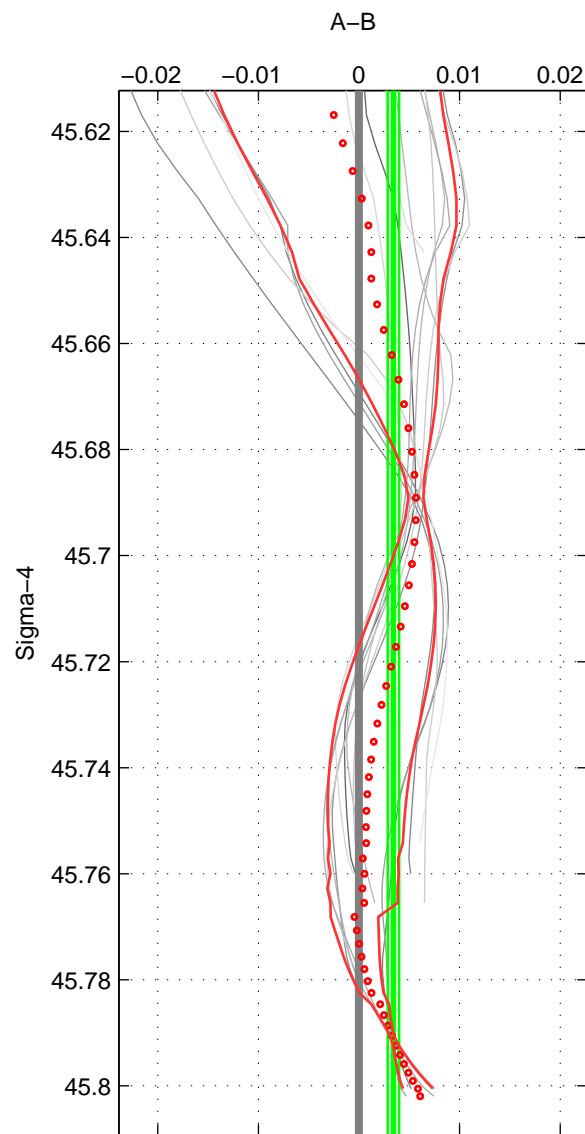

Cruise A (red). Date: Feb 2009 Cruisename: 278-45CE20090206

Cruise B (blue). Date: Sep 2007 Cruisename: 292-64PE20070830

*** "Favourite" values are means of spaces 1 2 3.

	Offset	O.StDev	Ratio	R.Stdev	Rating
SIGMA:	0.003	0.001	1.000	0.000	4
THETA:	0.003	0.000	1.000	0.000	4
DEPTH:	0.001	0.003	1.000	0.000	4
FAV.:	0.003	0.001	1.000	0.000	4

Profiles of A: 3
 Profiles of B: 6
 Diff profs: 14
 WMoffset (A-B): 0.0034255
 WMoffset stdev: 0.00057175
 WMratio (A/B): 1.0001
 WMratio stdev: 1.6369e-05

Quality (1-5): 4

Profiles of A: 3
 Profiles of B: 6
 Diff profs: 14
 WMoffset (A-B): 0.0034908
 WMoffset stdev: 0.00040513
 WMratio (A/B): 1.0001
 WMratio stdev: 1.1598e-05

Quality (1-5): 4

Profiles of A: 3
 Profiles of B: 6
 Diff profs: 14
 WMoffset (A-B): 0.00063535
 WMoffset stdev: 0.0032721
 WMratio (A/B): 1
 WMratio stdev: 9.3675e-05

Quality (1-5): 4