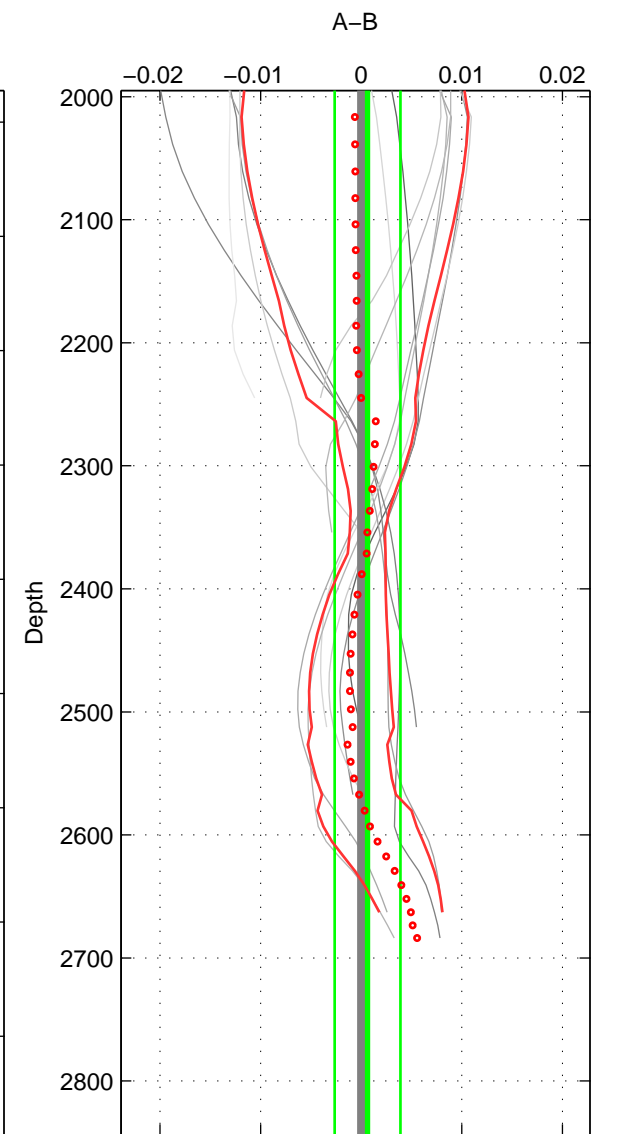

Cruise A (red). Date: Feb 2009 Cruisename: 278-45CE20090206

Cruise B (blue). Date: Sep 2007 Cruisename: 292-64PE20070830

*** "Favourite" values are means of spaces 1 2 3.

	Offset	O.StDev	Ratio	R.Stdev	Rating
SIGMA:	0.003	0.001	1.000	0.000	4
THETA:	0.003	0.000	1.000	0.000	4
DEPTH:	0.001	0.003	1.000	0.000	4
FAV.:	0.003	0.001	1.000	0.000	4

Profiles of A: 3
 Profiles of B: 6
 Diff profs: 14
 WMoffset (A-B): 0.0034255
 WMoffset stdev: 0.00057175
 WMratio (A/B): 1.0001
 WMratio stdev: 1.6369e-05

Quality (1-5): 4

Profiles of A: 3
 Profiles of B: 6
 Diff profs: 14
 WMoffset (A-B): 0.0034908
 WMoffset stdev: 0.00040513
 WMratio (A/B): 1.0001
 WMratio stdev: 1.1598e-05

Quality (1-5): 4

Profiles of A: 3
 Profiles of B: 6
 Diff profs: 14
 WMoffset (A-B): 0.00063535
 WMoffset stdev: 0.0032721
 WMratio (A/B): 1
 WMratio stdev: 9.3675e-05

Quality (1-5): 4