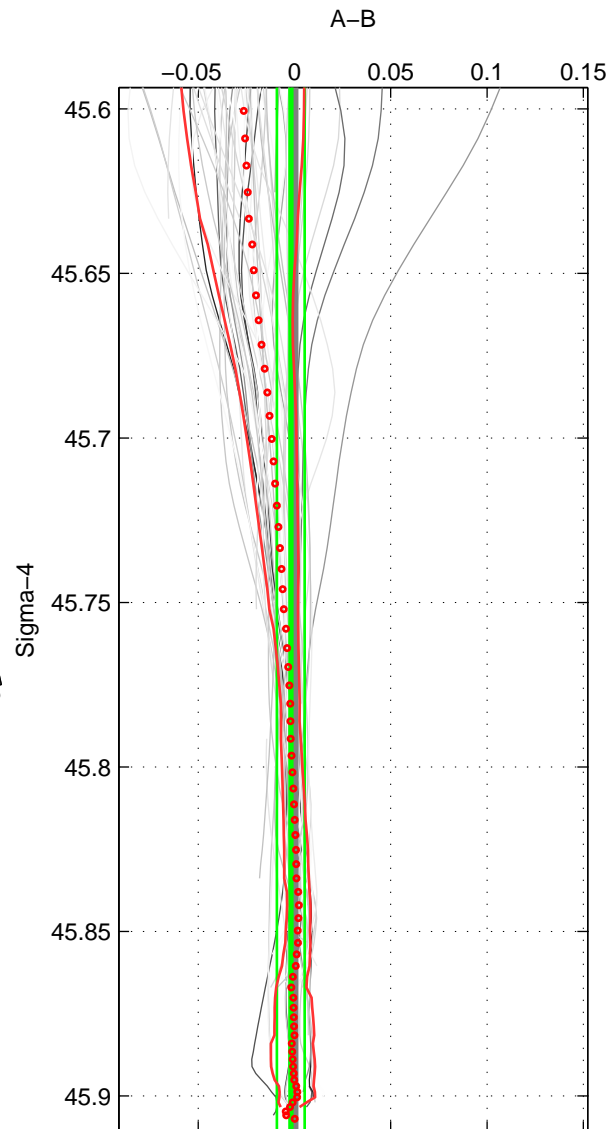

Cruise A (red). Date: Mar 2004 Cruisename: 168-06MT20040311

Cruise B (blue). Date: Jun 1981 Cruisename: 235-31AN19810612

*** "Favourite" values are means of spaces 1 2 3.

	Offset	O.StDev	Ratio	R.Stdev	Rating
SIGMA:	-0.002	0.007	1.000	0.000	5
THETA:	-0.002	0.001	1.000	0.000	5
DEPTH:	0.000	0.006	1.000	0.000	5
FAV. :	-0.001	0.005	1.000	0.000	5

Profiles of A: 13
 Profiles of B: 33
 Diff profs : 50
 WMoffset (A-B): -0.0018994
 WMoffset stdev: 0.0071753
 WMratio (A/B): 0.99995
 WMratio stdev: 0.00020537

Quality (1-5): 5

Profiles of A: 13
 Profiles of B: 33
 Diff profs : 50
 WMoffset (A-B): -0.0015071
 WMoffset stdev: 0.0013307
 WMratio (A/B): 0.99996
 WMratio stdev: 3.8173e-05

Quality (1-5): 5

Profiles of A: 13
 Profiles of B: 33
 Diff profs : 50
 WMoffset (A-B): 0.00021807
 WMoffset stdev: 0.0058968
 WMratio (A/B): 1
 WMratio stdev: 0.00016888

Quality (1-5): 5