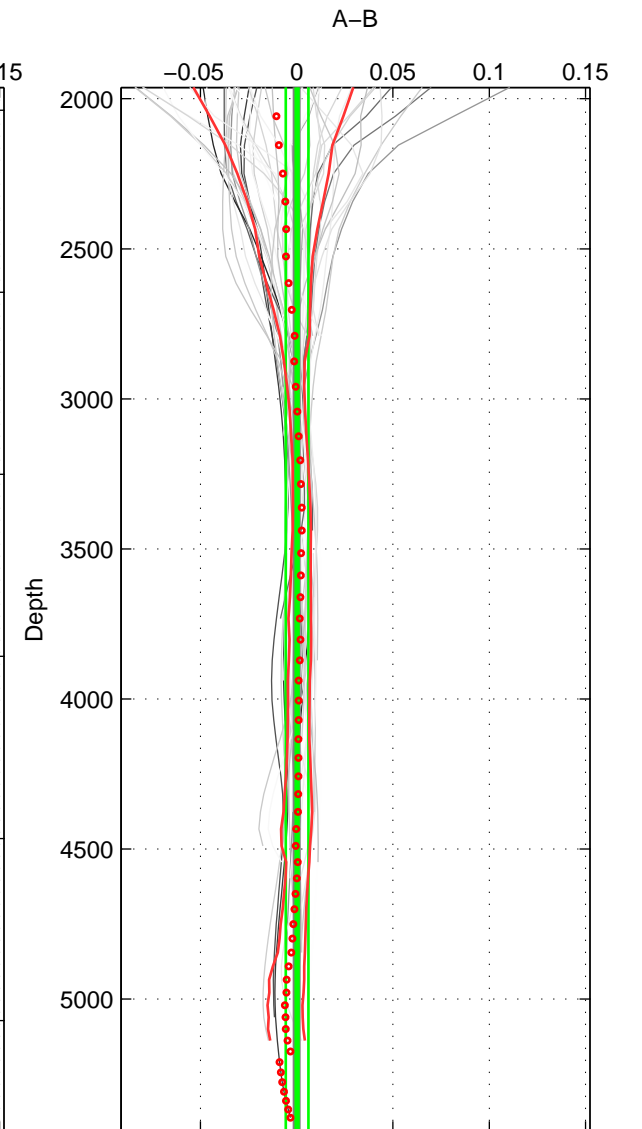

Cruise A (red). Date: Mar 2004 Cruisename: 168-06MT20040311

Cruise B (blue). Date: Jun 1981 Cruisename: 235-31AN19810612

*** "Favourite" values are means of spaces 1 2 3.

	Offset	O.StDev	Ratio	R.Stdev	Rating
SIGMA:	-0.002	0.007	1.000	0.000	5
THETA:	-0.002	0.001	1.000	0.000	5
DEPTH:	0.000	0.006	1.000	0.000	5
FAV. :	-0.001	0.005	1.000	0.000	5

Profiles of A: 13
 Profiles of B: 33
 Diff profs : 50
 WMoffset (A-B): -0.0018994
 WMoffset stdev: 0.0071753
 WMratio (A/B): 0.99995
 WMratio stdev: 0.00020537

Quality (1-5): 5

Profiles of A: 13
 Profiles of B: 33
 Diff profs : 50
 WMoffset (A-B): -0.0015071
 WMoffset stdev: 0.0013307
 WMratio (A/B): 0.99996
 WMratio stdev: 3.8173e-05

Quality (1-5): 5

Profiles of A: 13
 Profiles of B: 33
 Diff profs : 50
 WMoffset (A-B): 0.00021807
 WMoffset stdev: 0.0058968
 WMratio (A/B): 1
 WMratio stdev: 0.00016888

Quality (1-5): 5