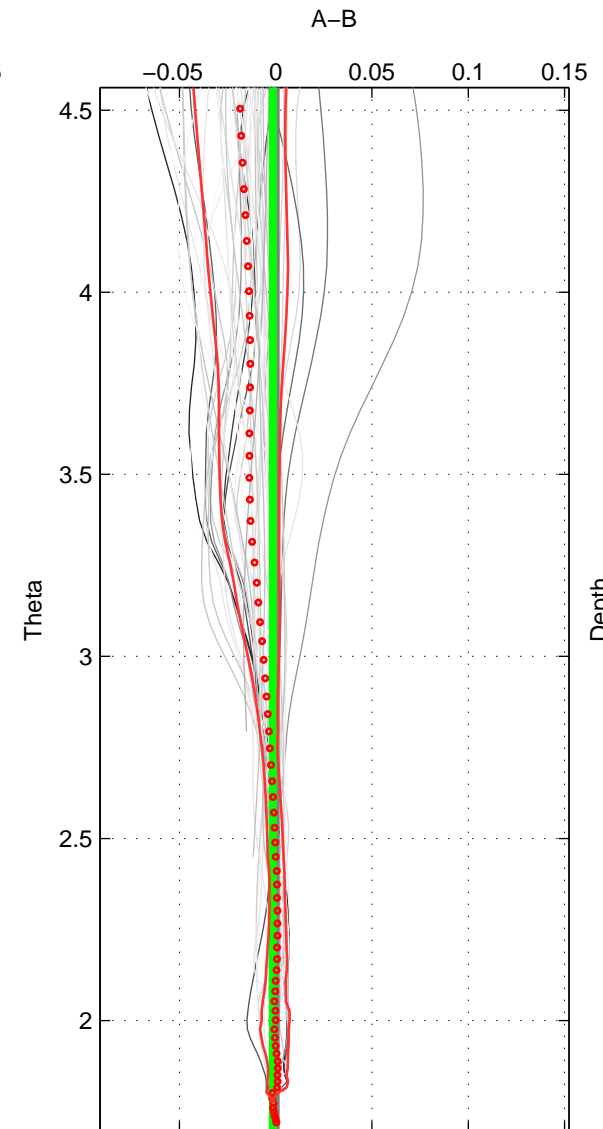

Cruise A (red). Date: Mar 2004 Cruisename: 168-06MT20040311

Cruise B (blue). Date: Jun 1981 Cruisename: 235-31AN19810612

*** "Favourite" values are means of spaces 1 2 3.

	Offset	O.StDev	Ratio	R.Stdev	Rating
SIGMA:	-0.002	0.007	1.000	0.000	5
THETA:	-0.002	0.001	1.000	0.000	5
DEPTH:	0.000	0.006	1.000	0.000	5
FAV. :	-0.001	0.005	1.000	0.000	5

Profiles of A: 13
 Profiles of B: 33
 Diff profs : 50
 WMoffset (A-B): -0.0018994
 WMoffset stdev: 0.0071753
 WMratio (A/B): 0.99995
 WMratio stdev: 0.00020537

Quality (1-5): 5

Profiles of A: 13
 Profiles of B: 33
 Diff profs : 50
 WMoffset (A-B): -0.0015071
 WMoffset stdev: 0.0013307
 WMratio (A/B): 0.99996
 WMratio stdev: 3.8173e-05

Quality (1-5): 5

Profiles of A: 13
 Profiles of B: 33
 Diff profs : 50
 WMoffset (A-B): 0.00021807
 WMoffset stdev: 0.0058968
 WMratio (A/B): 1
 WMratio stdev: 0.00016888

Quality (1-5): 5