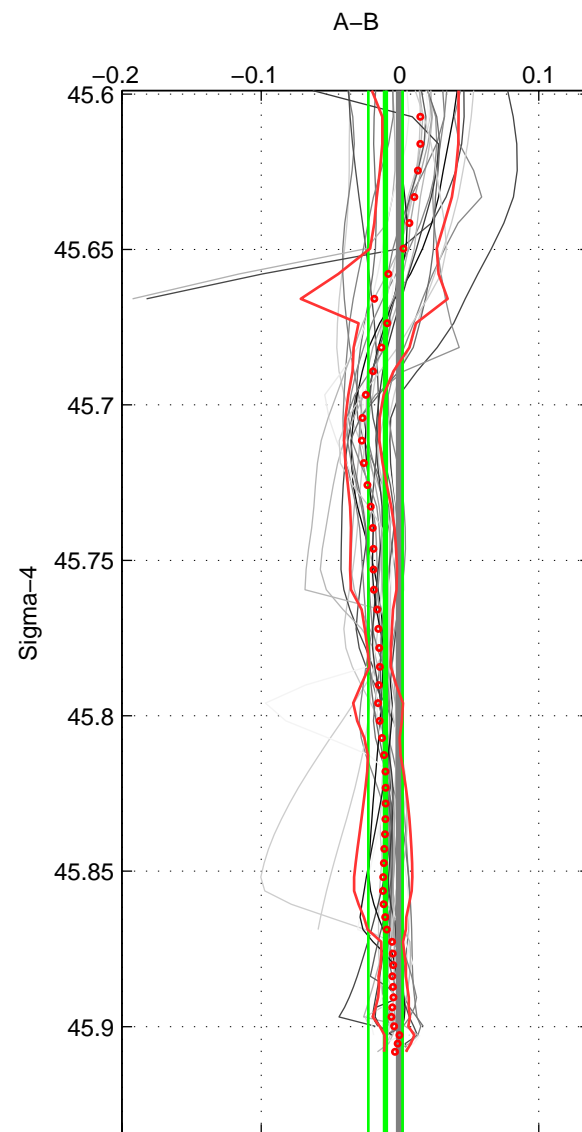

Cruise A (red). Date: Mar 2004 Cruisename: 168-06MT20040311

Cruise B (blue). Date: Oct 1994 Cruisename: 184-18HU19941012

\*\*\* "Favourite" values are means of spaces 1 2 3.

	Offset	O.StDev	Ratio	R.Stdev	Rating
SIGMA:	-0.011	0.012	1.000	0.000	5
THETA:	-0.006	0.010	1.000	0.000	5
DEPTH:	-0.010	0.012	1.000	0.000	5
FAV.:	-0.009	0.011	1.000	0.000	5

Profiles of A: 3  
 Profiles of B: 23  
 Diff profs : 27  
 WMoffset (A-B): -0.010501  
 WMoffset stdev: 0.012327  
 WMratio (A/B): 0.9997  
 WMratio stdev: 0.00035279

Quality (1-5): 5

Profiles of A: 3  
 Profiles of B: 23  
 Diff profs : 27  
 WMoffset (A-B): -0.0059406  
 WMoffset stdev: 0.009955  
 WMratio (A/B): 0.99983  
 WMratio stdev: 0.00028516

Quality (1-5): 5

Profiles of A: 3  
 Profiles of B: 23  
 Diff profs : 27  
 WMoffset (A-B): -0.0099242  
 WMoffset stdev: 0.011626  
 WMratio (A/B): 0.99972  
 WMratio stdev: 0.00033299

Quality (1-5): 5