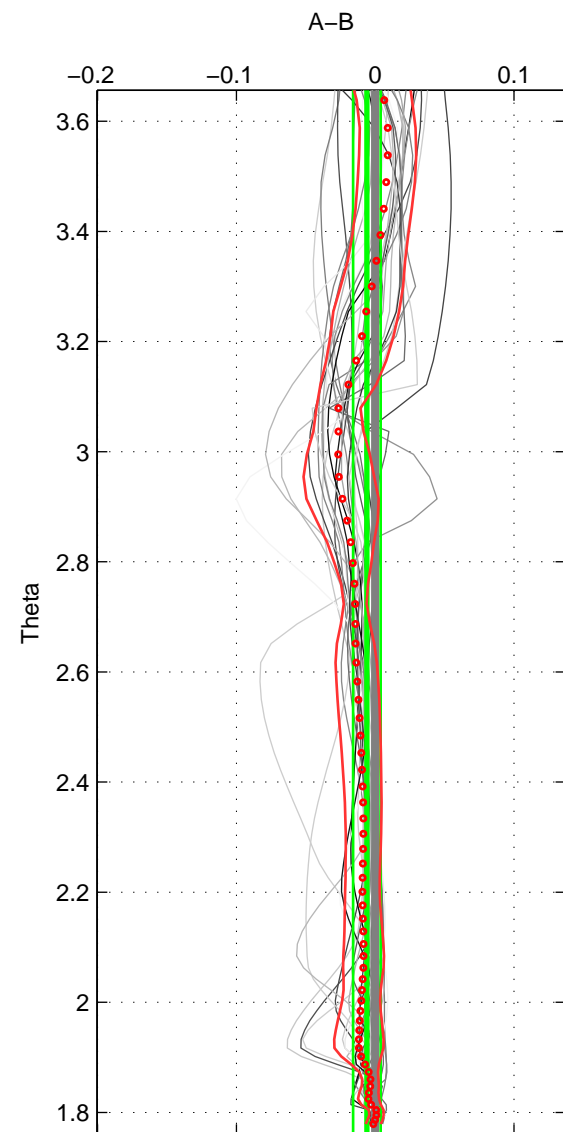

Cruise A (red). Date: Mar 2004 Cruisename: 168-06MT20040311

Cruise B (blue). Date: Oct 1994 Cruisename: 184-18HU19941012

\*\*\* "Favourite" values are means of spaces 1 2 3.

	Offset	O.StDev	Ratio	R.Stdev	Rating
SIGMA:	-0.011	0.012	1.000	0.000	5
THETA:	-0.006	0.010	1.000	0.000	5
DEPTH:	-0.010	0.012	1.000	0.000	5
FAV.:	-0.009	0.011	1.000	0.000	5

Profiles of A: 3  
 Profiles of B: 23  
 Diff profs : 27  
 WMoffset (A-B): -0.010501  
 WMoffset stdev: 0.012327  
 WMratio (A/B): 0.9997  
 WMratio stdev: 0.00035279

Quality (1-5): 5

Profiles of A: 3  
 Profiles of B: 23  
 Diff profs : 27  
 WMoffset (A-B): -0.0059406  
 WMoffset stdev: 0.009955  
 WMratio (A/B): 0.99983  
 WMratio stdev: 0.00028516

Quality (1-5): 5

Profiles of A: 3  
 Profiles of B: 23  
 Diff profs : 27  
 WMoffset (A-B): -0.0099242  
 WMoffset stdev: 0.011626  
 WMratio (A/B): 0.99972  
 WMratio stdev: 0.00033299

Quality (1-5): 5