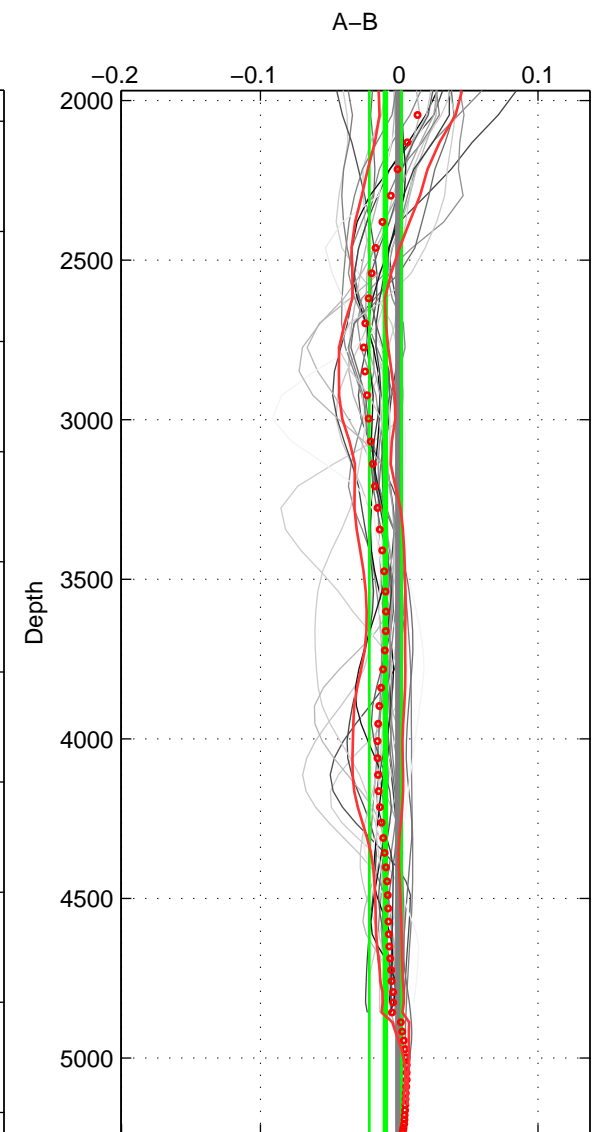

Cruise A (red). Date: Mar 2004 Cruisename: 168-06MT20040311

Cruise B (blue). Date: Oct 1994 Cruisename: 184-18HU19941012

\*\*\* "Favourite" values are means of spaces 1 2 3.

	Offset	O.StDev	Ratio	R.Stdev	Rating
SIGMA:	-0.011	0.012	1.000	0.000	5
THETA:	-0.006	0.010	1.000	0.000	5
DEPTH:	-0.010	0.012	1.000	0.000	5
FAV.:	-0.009	0.011	1.000	0.000	5

Profiles of A: 3  
 Profiles of B: 23  
 Diff profs : 27  
 WMoffset (A-B): -0.010501  
 WMoffset stdev: 0.012327  
 WMratio (A/B): 0.9997  
 WMratio stdev: 0.00035279

Quality (1-5): 5

Profiles of A: 3  
 Profiles of B: 23  
 Diff profs : 27  
 WMoffset (A-B): -0.0059406  
 WMoffset stdev: 0.009955  
 WMratio (A/B): 0.99983  
 WMratio stdev: 0.00028516

Quality (1-5): 5

Profiles of A: 3  
 Profiles of B: 23  
 Diff profs : 27  
 WMoffset (A-B): -0.0099242  
 WMoffset stdev: 0.011626  
 WMratio (A/B): 0.99972  
 WMratio stdev: 0.00033299

Quality (1-5): 5