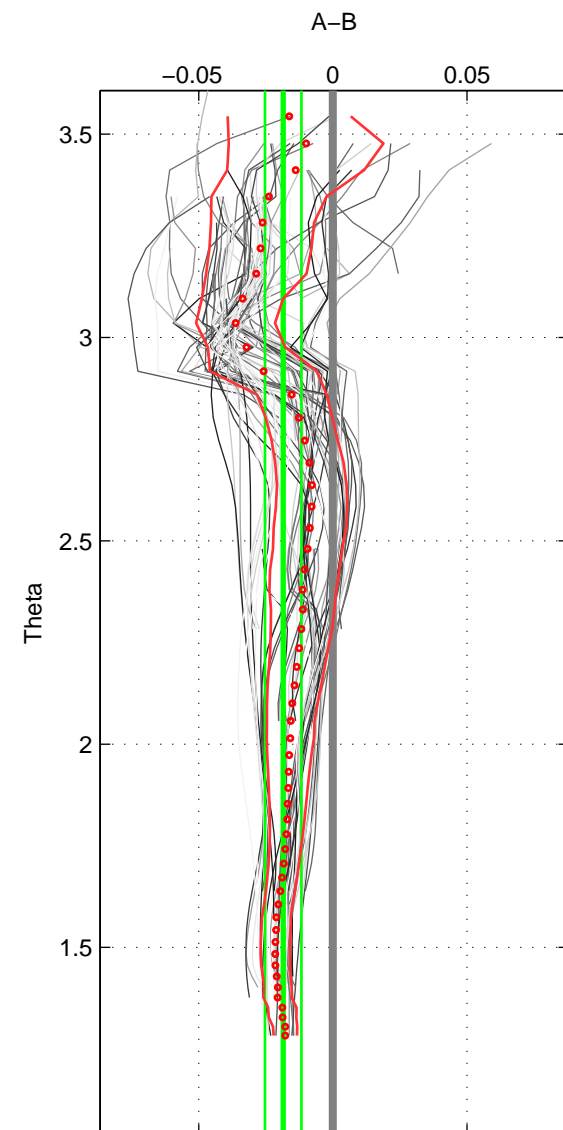

Cruise A (red). Date: Jul 2001 Cruisename: 160-06MT20010620

Cruise B (blue). Date: Sep 2007 Cruisename: 292-64PE20070830

*** "Favourite" values are means of spaces 1 2 3.

	Offset	O.StDev	Ratio	R.Stdev	Rating
SIGMA:	-0.019	0.006	0.999	0.000	4
THETA:	-0.018	0.007	0.999	0.000	4
DEPTH:	-0.012	0.018	1.000	0.001	4
FAV.:	-0.017	0.010	1.000	0.000	4

Profiles of A: 17
 Profiles of B: 11
 Diff profs: 87
 WMoffset (A-B): -0.018907
 WMoffset stdev: 0.0061536
 WMratio (A/B): 0.99946
 WMratio stdev: 0.00017635

Quality (1-5): 4

Profiles of A: 17
 Profiles of B: 11
 Diff profs: 85
 WMoffset (A-B): -0.018471
 WMoffset stdev: 0.0067969
 WMratio (A/B): 0.99947
 WMratio stdev: 0.00019478

Quality (1-5): 4

Profiles of A: 17
 Profiles of B: 11
 Diff profs: 88
 WMoffset (A-B): -0.012152
 WMoffset stdev: 0.018421
 WMratio (A/B): 0.99965
 WMratio stdev: 0.00052755

Quality (1-5): 4