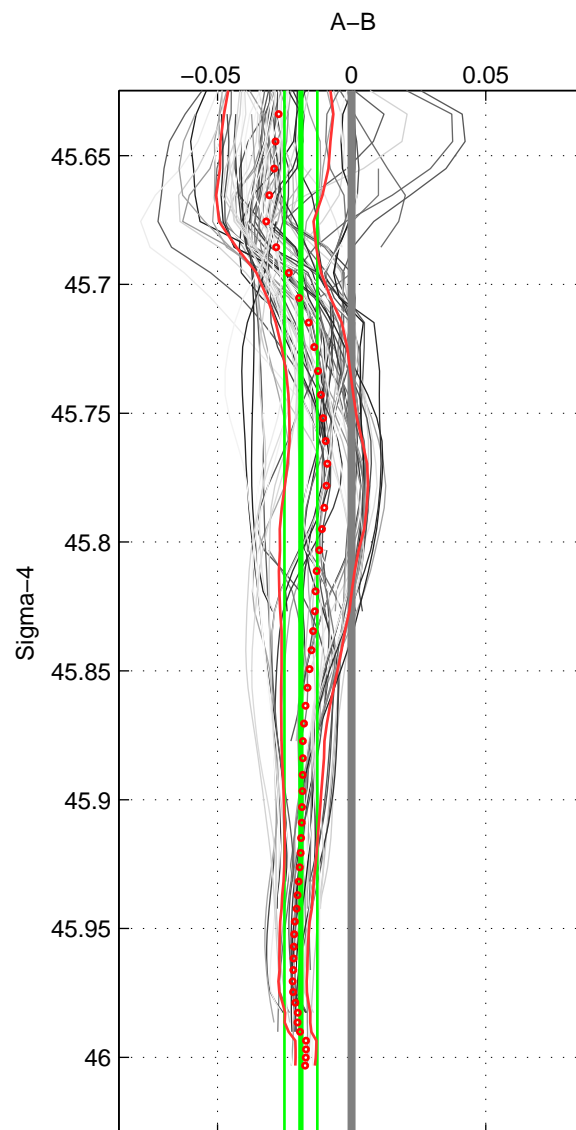

Cruise A (red). Date: Jul 2001 Cruisename: 160-06MT20010620

Cruise B (blue). Date: Sep 2007 Cruisename: 292-64PE20070830

*** "Favourite" values are means of spaces 1 2 3.

	Offset	O.StDev	Ratio	R.Stdev	Rating
SIGMA:	-0.019	0.006	0.999	0.000	4
THETA:	-0.018	0.007	0.999	0.000	4
DEPTH:	-0.012	0.018	1.000	0.001	4
FAV.:	-0.017	0.010	1.000	0.000	4

Profiles of A: 17
 Profiles of B: 11
 Diff profs: 87
 WMoffset (A-B): -0.018907
 WMoffset stdev: 0.0061536
 WMratio (A/B): 0.99946
 WMratio stdev: 0.00017635

Quality (1-5): 4

Profiles of A: 17
 Profiles of B: 11
 Diff profs: 85
 WMoffset (A-B): -0.018471
 WMoffset stdev: 0.0067969
 WMratio (A/B): 0.99947
 WMratio stdev: 0.00019478

Quality (1-5): 4

Profiles of A: 17
 Profiles of B: 11
 Diff profs: 88
 WMoffset (A-B): -0.012152
 WMoffset stdev: 0.018421
 WMratio (A/B): 0.99965
 WMratio stdev: 0.00052755

Quality (1-5): 4