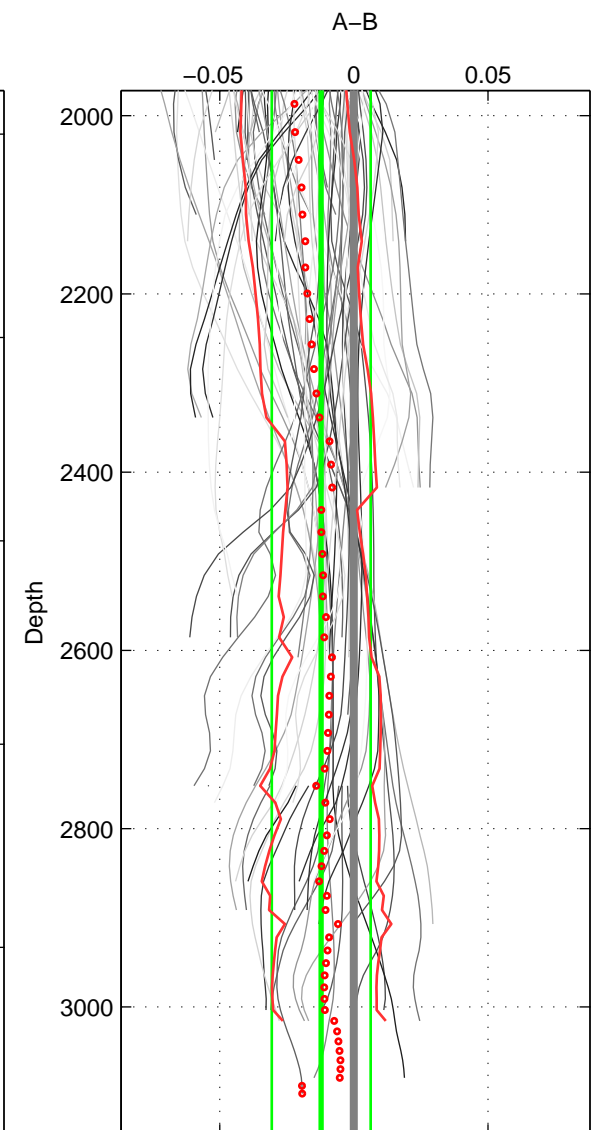

Cruise A (red). Date: Jul 2001 Cruisename: 160-06MT20010620

Cruise B (blue). Date: Sep 2007 Cruisename: 292-64PE20070830

*** "Favourite" values are means of spaces 1 2 3.

	Offset	O.StDev	Ratio	R.Stdev	Rating
SIGMA:	-0.019	0.006	0.999	0.000	4
THETA:	-0.018	0.007	0.999	0.000	4
DEPTH:	-0.012	0.018	1.000	0.001	4
FAV.:	-0.017	0.010	1.000	0.000	4

Profiles of A: 17
 Profiles of B: 11
 Diff profs: 87
 WMoffset (A-B): -0.018907
 WMoffset stdev: 0.0061536
 WMratio (A/B): 0.99946
 WMratio stdev: 0.00017635

Quality (1-5): 4

Profiles of A: 17
 Profiles of B: 11
 Diff profs: 85
 WMoffset (A-B): -0.018471
 WMoffset stdev: 0.0067969
 WMratio (A/B): 0.99947
 WMratio stdev: 0.00019478

Quality (1-5): 4

Profiles of A: 17
 Profiles of B: 11
 Diff profs: 88
 WMoffset (A-B): -0.012152
 WMoffset stdev: 0.018421
 WMratio (A/B): 0.99965
 WMratio stdev: 0.00052755

Quality (1-5): 4