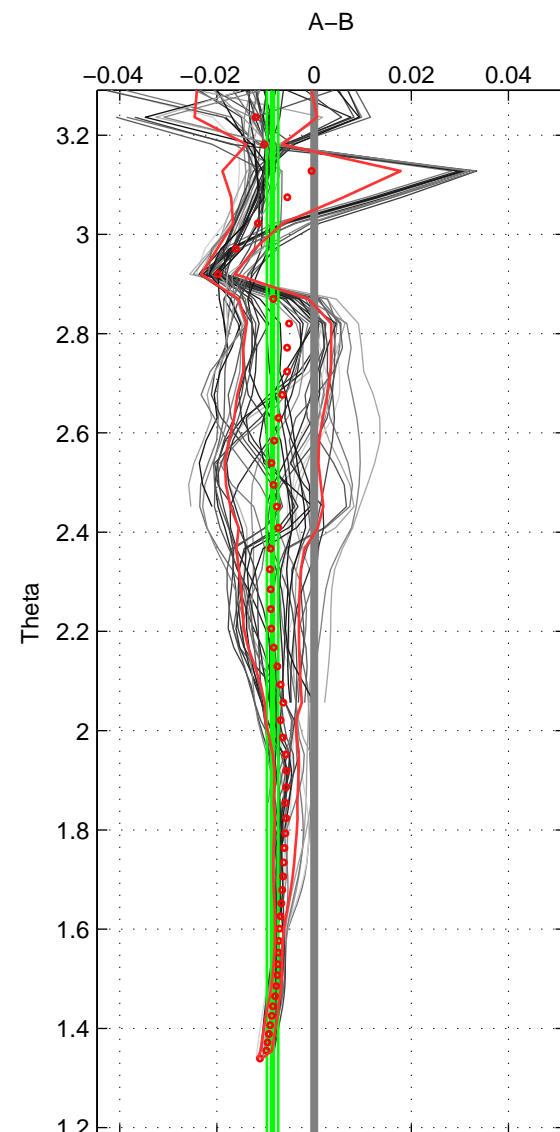

Cruise A (red). Date: May 2001 Cruisename: 159-06MT20010507

Cruise B (blue). Date: Jul 2003 Cruisename: 194-18HU20030713

\*\*\* "Favourite" values are means of spaces 1 2 3.

	Offset	O.StDev	Ratio	R.Stdev	Rating
SIGMA:	-0.010	0.001	1.000	0.000	5
THETA:	-0.009	0.001	1.000	0.000	5
DEPTH:	-0.008	0.009	1.000	0.000	5
FAV.:	-0.009	0.004	1.000	0.000	5

Profiles of A: 12  
 Profiles of B: 5  
 Diff profs : 45  
 WMoffset (A-B): -0.0095909  
 WMoffset stdev: 0.0011881  
 WMratio (A/B): 0.99973  
 WMratio stdev: 3.4064e-05

Quality (1-5): 5

Profiles of A: 12  
 Profiles of B: 5  
 Diff profs : 45  
 WMoffset (A-B): -0.0085567  
 WMoffset stdev: 0.0011828  
 WMratio (A/B): 0.99975  
 WMratio stdev: 3.3911e-05

Quality (1-5): 5

Profiles of A: 12  
 Profiles of B: 5  
 Diff profs : 45  
 WMoffset (A-B): -0.0084084  
 WMoffset stdev: 0.0090064  
 WMratio (A/B): 0.99976  
 WMratio stdev: 0.00025805

Quality (1-5): 5