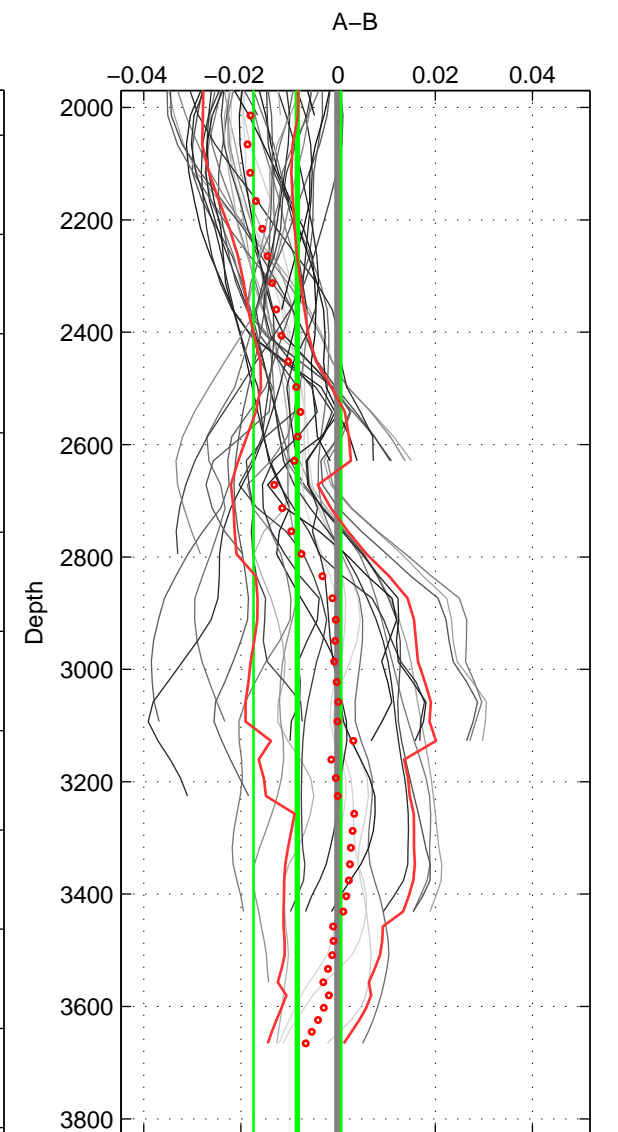

Cruise A (red). Date: May 2001 Cruisename: 159-06MT20010507

Cruise B (blue). Date: Jul 2003 Cruisename: 194-18HU20030713

\*\*\* "Favourite" values are means of spaces 1 2 3.

	Offset	O.StDev	Ratio	R.Stdev	Rating
SIGMA:	-0.010	0.001	1.000	0.000	5
THETA:	-0.009	0.001	1.000	0.000	5
DEPTH:	-0.008	0.009	1.000	0.000	5
FAV.:	-0.009	0.004	1.000	0.000	5

Profiles of A: 12  
 Profiles of B: 5  
 Diff profs : 45  
 WMoffset (A-B): -0.0095909  
 WMoffset stdev: 0.0011881  
 WMratio (A/B): 0.99973  
 WMratio stdev: 3.4064e-05

Quality (1-5): 5

Profiles of A: 12  
 Profiles of B: 5  
 Diff profs : 45  
 WMoffset (A-B): -0.0085567  
 WMoffset stdev: 0.0011828  
 WMratio (A/B): 0.99975  
 WMratio stdev: 3.3911e-05

Quality (1-5): 5

Profiles of A: 12  
 Profiles of B: 5  
 Diff profs : 45  
 WMoffset (A-B): -0.0084084  
 WMoffset stdev: 0.0090064  
 WMratio (A/B): 0.99976  
 WMratio stdev: 0.00025805

Quality (1-5): 5