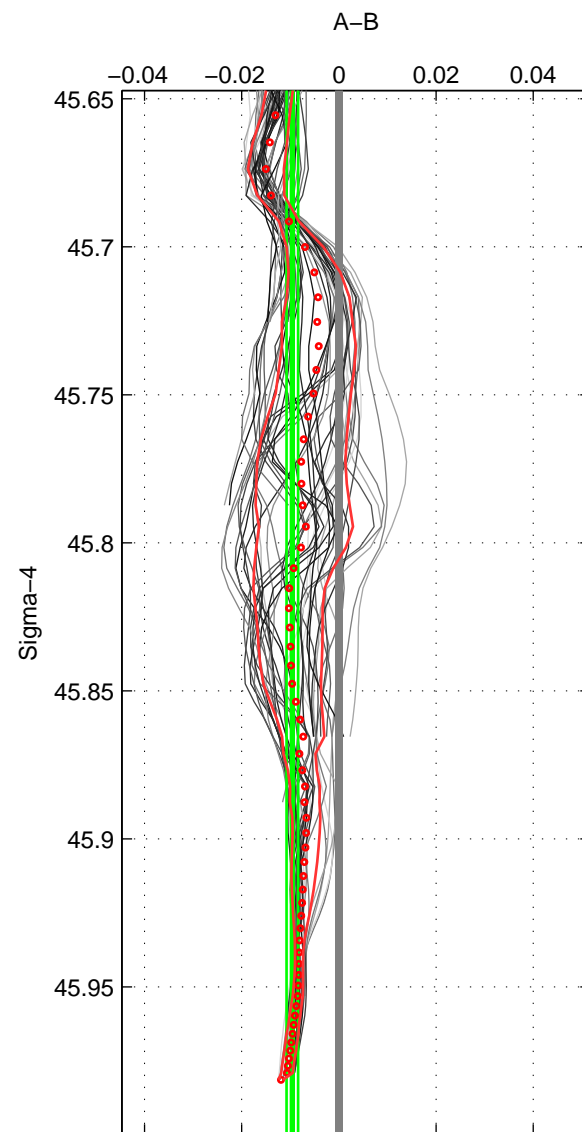

Cruise A (red). Date: May 2001 Cruisename: 159-06MT20010507

Cruise B (blue). Date: Jul 2003 Cruisename: 194-18HU20030713

\*\*\* "Favourite" values are means of spaces 1 2 3.

	Offset	O.StDev	Ratio	R.Stdev	Rating
SIGMA:	-0.010	0.001	1.000	0.000	5
THETA:	-0.009	0.001	1.000	0.000	5
DEPTH:	-0.008	0.009	1.000	0.000	5
FAV.:	-0.009	0.004	1.000	0.000	5

Profiles of A: 12  
 Profiles of B: 5  
 Diff profs : 45  
 WMoffset (A-B): -0.0095909  
 WMoffset stdev: 0.0011881  
 WMratio (A/B): 0.99973  
 WMratio stdev: 3.4064e-05

Quality (1-5): 5

Profiles of A: 12  
 Profiles of B: 5  
 Diff profs : 45  
 WMoffset (A-B): -0.0085567  
 WMoffset stdev: 0.0011828  
 WMratio (A/B): 0.99975  
 WMratio stdev: 3.3911e-05

Quality (1-5): 5

Profiles of A: 12  
 Profiles of B: 5  
 Diff profs : 45  
 WMoffset (A-B): -0.0084084  
 WMoffset stdev: 0.0090064  
 WMratio (A/B): 0.99976  
 WMratio stdev: 0.00025805

Quality (1-5): 5