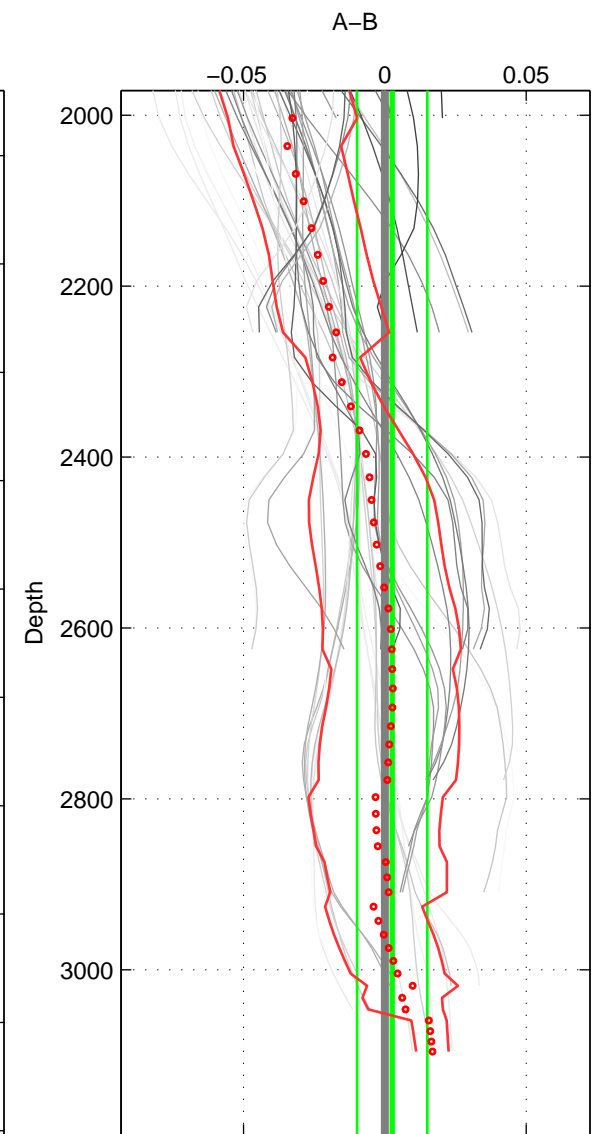

Cruise A (red). Date: Jul 1997 Cruisename: 154-06MT19970707

Cruise B (blue). Date: Jun 2010 Cruisename: 277-35TH20100608

\*\*\* "Favourite" values are means of spaces 1 2 3.

	Offset	O.StDev	Ratio	R.Stdev	Rating
SIGMA:	0.002	0.006	1.000	0.000	4
THETA:	0.001	0.006	1.000	0.000	4
DEPTH:	0.003	0.012	1.000	0.000	4
FAV.:	0.002	0.008	1.000	0.000	4

Profiles of A: 8  
 Profiles of B: 8  
 Diff profs: 48  
 WMoffset (A-B): 0.0020944  
 WMoffset stdev: 0.0060432  
 WMratio (A/B): 1.0001  
 WMratio stdev: 0.00017324

Quality (1-5): 4

Profiles of A: 8  
 Profiles of B: 8  
 Diff profs: 48  
 WMoffset (A-B): 0.0013662  
 WMoffset stdev: 0.0057919  
 WMratio (A/B): 1  
 WMratio stdev: 0.00016603

Quality (1-5): 4

Profiles of A: 8  
 Profiles of B: 8  
 Diff profs: 48  
 WMoffset (A-B): 0.0026095  
 WMoffset stdev: 0.012441  
 WMratio (A/B): 1.0001  
 WMratio stdev: 0.0003565

Quality (1-5): 4