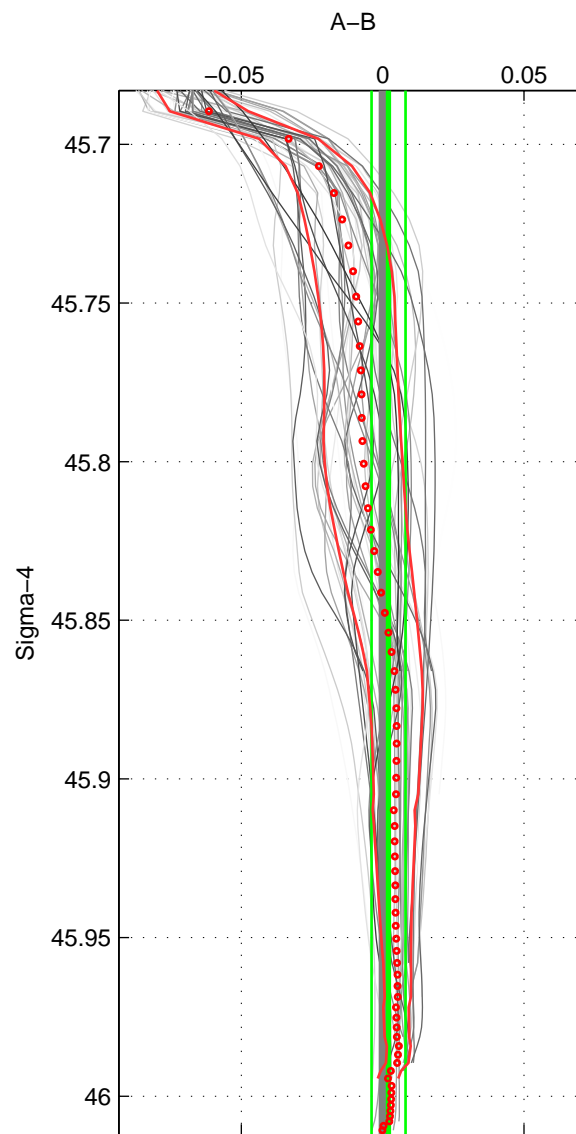

Cruise A (red). Date: Jul 1997 Cruisename: 154-06MT19970707

Cruise B (blue). Date: Jun 2010 Cruisename: 277-35TH20100608

\*\*\* "Favourite" values are means of spaces 1 2 3.

	Offset	O.StDev	Ratio	R.Stdev	Rating
SIGMA:	0.002	0.006	1.000	0.000	4
THETA:	0.001	0.006	1.000	0.000	4
DEPTH:	0.003	0.012	1.000	0.000	4
FAV.:	0.002	0.008	1.000	0.000	4

Profiles of A: 8  
 Profiles of B: 8  
 Diff profs: 48  
 WMoffset (A-B): 0.0020944  
 WMoffset stdev: 0.0060432  
 WMratio (A/B): 1.0001  
 WMratio stdev: 0.00017324

Quality (1-5): 4

Profiles of A: 8  
 Profiles of B: 8  
 Diff profs: 48  
 WMoffset (A-B): 0.0013662  
 WMoffset stdev: 0.0057919  
 WMratio (A/B): 1  
 WMratio stdev: 0.00016603

Quality (1-5): 4

Profiles of A: 8  
 Profiles of B: 8  
 Diff profs: 48  
 WMoffset (A-B): 0.0026095  
 WMoffset stdev: 0.012441  
 WMratio (A/B): 1.0001  
 WMratio stdev: 0.0003565

Quality (1-5): 4