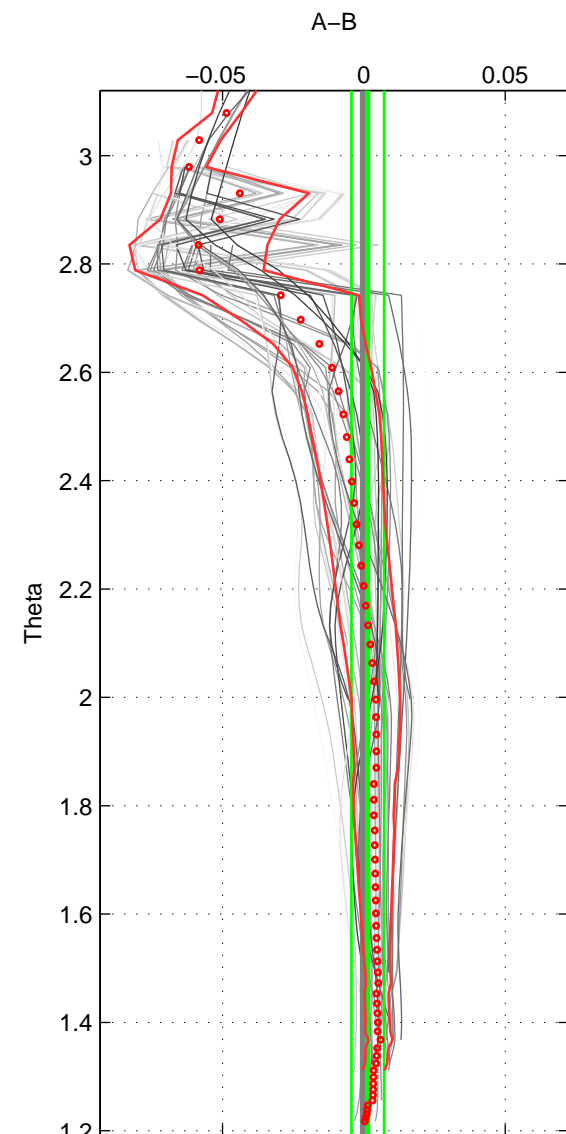

Cruise A (red). Date: Jul 1997 Cruisename: 154-06MT19970707

Cruise B (blue). Date: Jun 2010 Cruisename: 277-35TH20100608

\*\*\* "Favourite" values are means of spaces 1 2 3.

	Offset	O.StDev	Ratio	R.Stdev	Rating
SIGMA:	0.002	0.006	1.000	0.000	4
THETA:	0.001	0.006	1.000	0.000	4
DEPTH:	0.003	0.012	1.000	0.000	4
FAV.:	0.002	0.008	1.000	0.000	4

Profiles of A: 8  
 Profiles of B: 8  
 Diff profs: 48  
 WMoffset (A-B): 0.0020944  
 WMoffset stdev: 0.0060432  
 WMratio (A/B): 1.0001  
 WMratio stdev: 0.00017324

Quality (1-5): 4

Profiles of A: 8  
 Profiles of B: 8  
 Diff profs: 48  
 WMoffset (A-B): 0.0013662  
 WMoffset stdev: 0.0057919  
 WMratio (A/B): 1  
 WMratio stdev: 0.00016603

Quality (1-5): 4

Profiles of A: 8  
 Profiles of B: 8  
 Diff profs: 48  
 WMoffset (A-B): 0.0026095  
 WMoffset stdev: 0.012441  
 WMratio (A/B): 1.0001  
 WMratio stdev: 0.0003565

Quality (1-5): 4