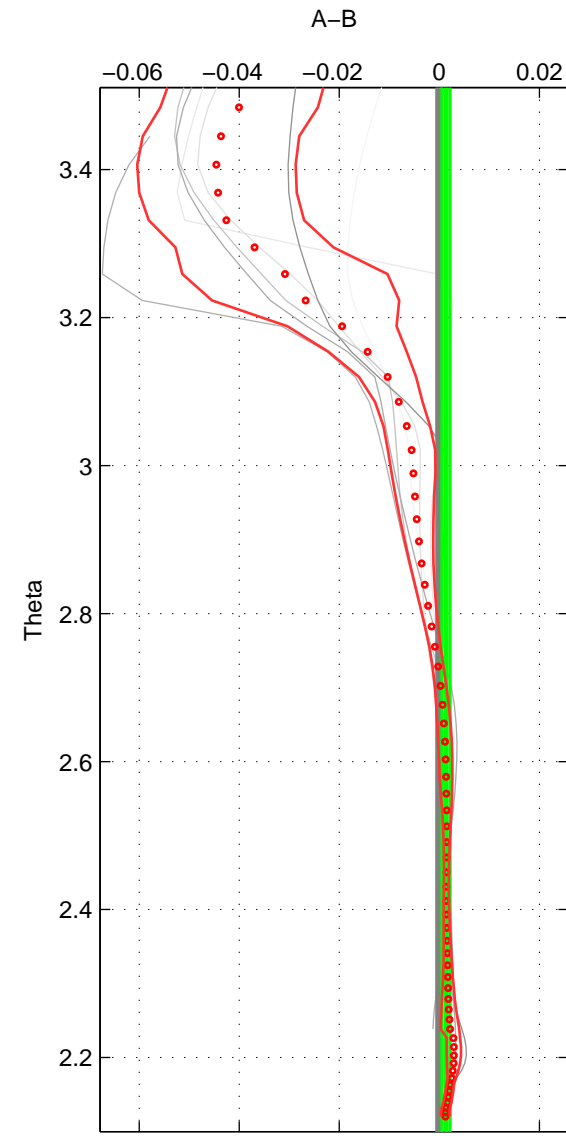

Cruise A (red). Date: Jun 1997 Cruisename: 153-06MT19970611

Cruise B (blue). Date: Jun 1990 Cruisename: 312-74DI19900612

\*\*\* "Favourite" values are those of space 2.

	Offset	O.StDev	Ratio	R.Stdev	Rating
SIGMA:	-0.037	0.011	0.999	0.000	2
THETA:	0.001	0.001	1.000	0.000	3
DEPTH:	-0.031	0.011	0.999	0.000	2
FAV.:	0.001	0.001	1.000	0.000	3

Please note that statistics are bad.  
 Profiles of A: 6  
 Profiles of B: 1  
 Diff profs: 1  
 WMoffset (A-B): -0.036692  
 WMoffset stdev: 0.0108  
 WMratio (A/B): 0.99895  
 WMratio stdev: 0.00030902

Quality (1-5): 2

Profiles of A: 6  
 Profiles of B: 2  
 Diff profs: 7  
 WMoffset (A-B): 0.0013369  
 WMoffset stdev: 0.00085867  
 WMratio (A/B): 1  
 WMratio stdev: 2.4587e-05

Quality (1-5): 3

Please note that statistics are bad.  
 Profiles of A: 6  
 Profiles of B: 1  
 Diff profs: 1  
 WMoffset (A-B): -0.031289  
 WMoffset stdev: 0.010659  
 WMratio (A/B): 0.9991  
 WMratio stdev: 0.000305