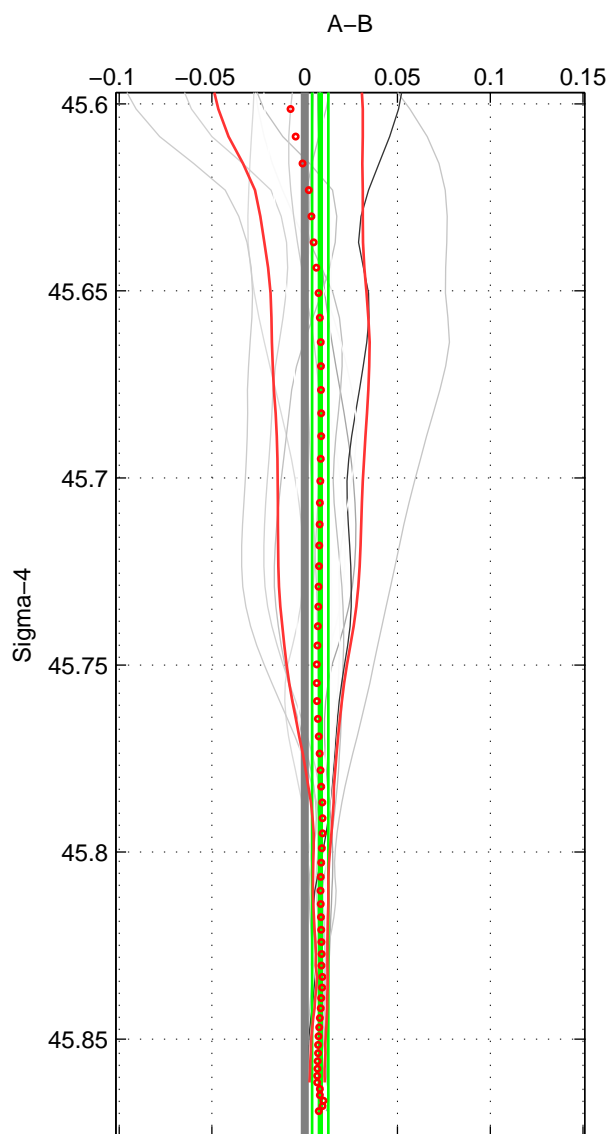

Cruise A (red). Date: Mar 2004 Cruisename: 168-06MT20040311

Cruise B (blue). Date: Apr 2013 Cruisename: 218-29HE20130320

\*\*\* "Favourite" values are means of spaces 1 2 3.

	Offset	O.StDev	Ratio	R.Stdev	Rating
SIGMA:	0.008	0.004	1.000	0.000	5
THETA:	0.005	0.003	1.000	0.000	5
DEPTH:	0.006	0.003	1.000	0.000	5
FAV.:	0.007	0.003	1.000	0.000	5

Profiles of A: 12  
 Profiles of B: 8  
 Diff profs : 14  
 WMoffset (A-B): 0.0083931  
 WMoffset stdev: 0.0043794  
 WMratio (A/B): 1.0002  
 WMratio stdev: 0.00012544

Quality (1-5): 5

Profiles of A: 12  
 Profiles of B: 8  
 Diff profs : 14  
 WMoffset (A-B): 0.0050118  
 WMoffset stdev: 0.0027955  
 WMratio (A/B): 1.0001  
 WMratio stdev: 8.0091e-05

Quality (1-5): 5

Profiles of A: 12  
 Profiles of B: 8  
 Diff profs : 14  
 WMoffset (A-B): 0.0063798  
 WMoffset stdev: 0.0026502  
 WMratio (A/B): 1.0002  
 WMratio stdev: 7.5949e-05

Quality (1-5): 5