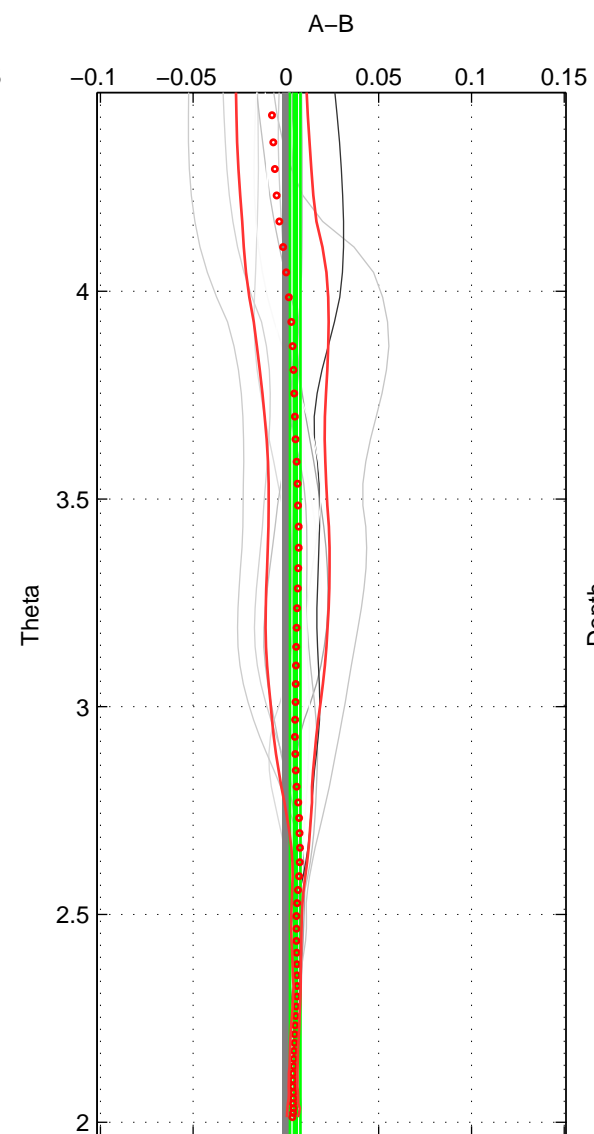

Cruise A (red). Date: Mar 2004 Cruisename: 168-06MT20040311

Cruise B (blue). Date: Apr 2013 Cruisename: 218-29HE20130320

\*\*\* "Favourite" values are means of spaces 1 2 3.

	Offset	O.StDev	Ratio	R.Stdev	Rating
SIGMA:	0.008	0.004	1.000	0.000	5
THETA:	0.005	0.003	1.000	0.000	5
DEPTH:	0.006	0.003	1.000	0.000	5
FAV.:	0.007	0.003	1.000	0.000	5

Profiles of A: 12  
 Profiles of B: 8  
 Diff profs : 14  
 WMoffset (A-B): 0.0083931  
 WMoffset stdev: 0.0043794  
 WMratio (A/B): 1.0002  
 WMratio stdev: 0.00012544

Quality (1-5): 5

Profiles of A: 12  
 Profiles of B: 8  
 Diff profs : 14  
 WMoffset (A-B): 0.0050118  
 WMoffset stdev: 0.0027955  
 WMratio (A/B): 1.0001  
 WMratio stdev: 8.0091e-05

Quality (1-5): 5

Profiles of A: 12  
 Profiles of B: 8  
 Diff profs : 14  
 WMoffset (A-B): 0.0063798  
 WMoffset stdev: 0.0026502  
 WMratio (A/B): 1.0002  
 WMratio stdev: 7.5949e-05

Quality (1-5): 5