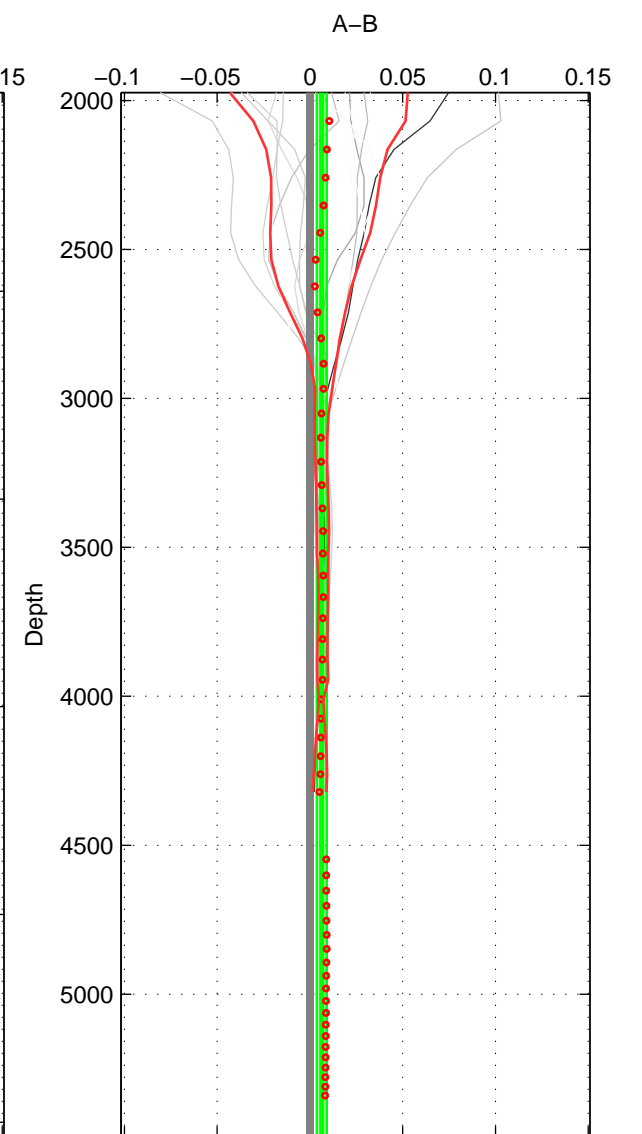

Cruise A (red). Date: Mar 2004 Cruisename: 168-06MT20040311

Cruise B (blue). Date: Apr 2013 Cruisename: 218-29HE20130320

\*\*\* "Favourite" values are means of spaces 1 2 3.

	Offset	O.StDev	Ratio	R.Stdev	Rating
SIGMA:	0.008	0.004	1.000	0.000	5
THETA:	0.005	0.003	1.000	0.000	5
DEPTH:	0.006	0.003	1.000	0.000	5
FAV.:	0.007	0.003	1.000	0.000	5

Profiles of A: 12  
 Profiles of B: 8  
 Diff profs : 14  
 WMoffset (A-B): 0.0083931  
 WMoffset stdev: 0.0043794  
 WMratio (A/B): 1.0002  
 WMratio stdev: 0.00012544

Quality (1-5): 5

Profiles of A: 12  
 Profiles of B: 8  
 Diff profs : 14  
 WMoffset (A-B): 0.0050118  
 WMoffset stdev: 0.0027955  
 WMratio (A/B): 1.0001  
 WMratio stdev: 8.0091e-05

Quality (1-5): 5

Profiles of A: 12  
 Profiles of B: 8  
 Diff profs : 14  
 WMoffset (A-B): 0.0063798  
 WMoffset stdev: 0.0026502  
 WMratio (A/B): 1.0002  
 WMratio stdev: 7.5949e-05

Quality (1-5): 5