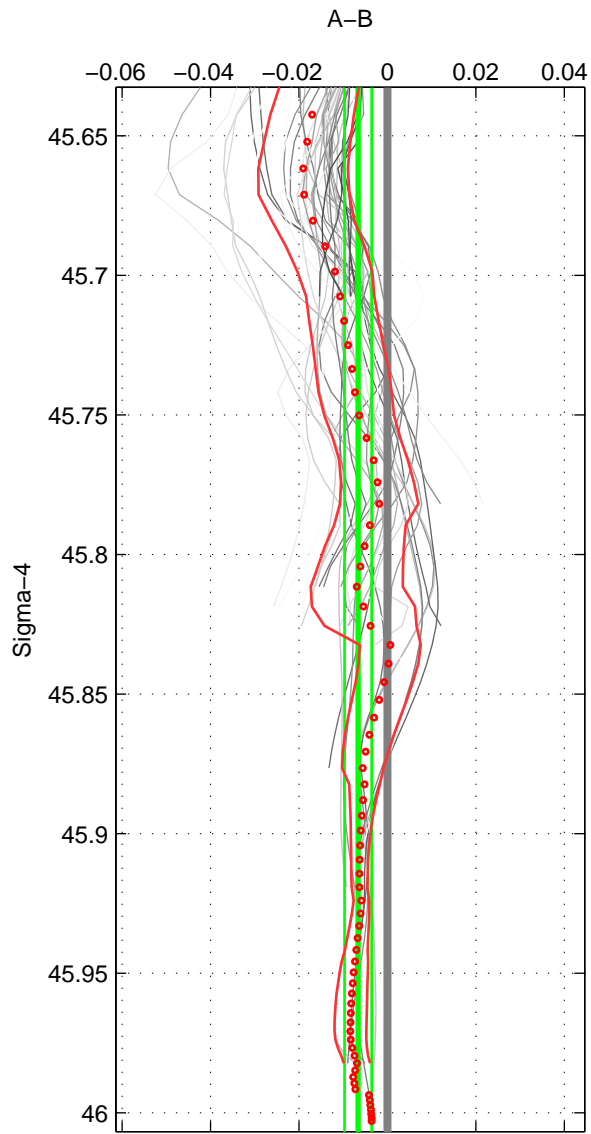

Cruise A (red). Date: Aug 2003 Cruisename: 166-06MT20030723

Cruise B (blue). Date: Sep 2007 Cruisename: 292-64PE20070830

\*\*\* "Favourite" values are means of spaces 1 2 3.

	Offset	O.StDev	Ratio	R.Stdev	Rating
SIGMA:	-0.007	0.003	1.000	0.000	4
THETA:	-0.006	0.003	1.000	0.000	4
DEPTH:	-0.008	0.012	1.000	0.000	4
FAV. :	-0.007	0.006	1.000	0.000	4

Profiles of A: 8  
 Profiles of B: 18  
 Diff profs : 41  
 WMoffset (A-B): -0.0066108  
 WMoffset stdev: 0.0030673  
 WMratio (A/B): 0.99981  
 WMratio stdev: 8.7905e-05

Quality (1-5): 4

Profiles of A: 8  
 Profiles of B: 18  
 Diff profs : 41  
 WMoffset (A-B): -0.0060546  
 WMoffset stdev: 0.0029545  
 WMratio (A/B): 0.99983  
 WMratio stdev: 8.4671e-05

Quality (1-5): 4

Profiles of A: 8  
 Profiles of B: 18  
 Diff profs : 41  
 WMoffset (A-B): -0.0081851  
 WMoffset stdev: 0.012018  
 WMratio (A/B): 0.99977  
 WMratio stdev: 0.00034408

Quality (1-5): 4