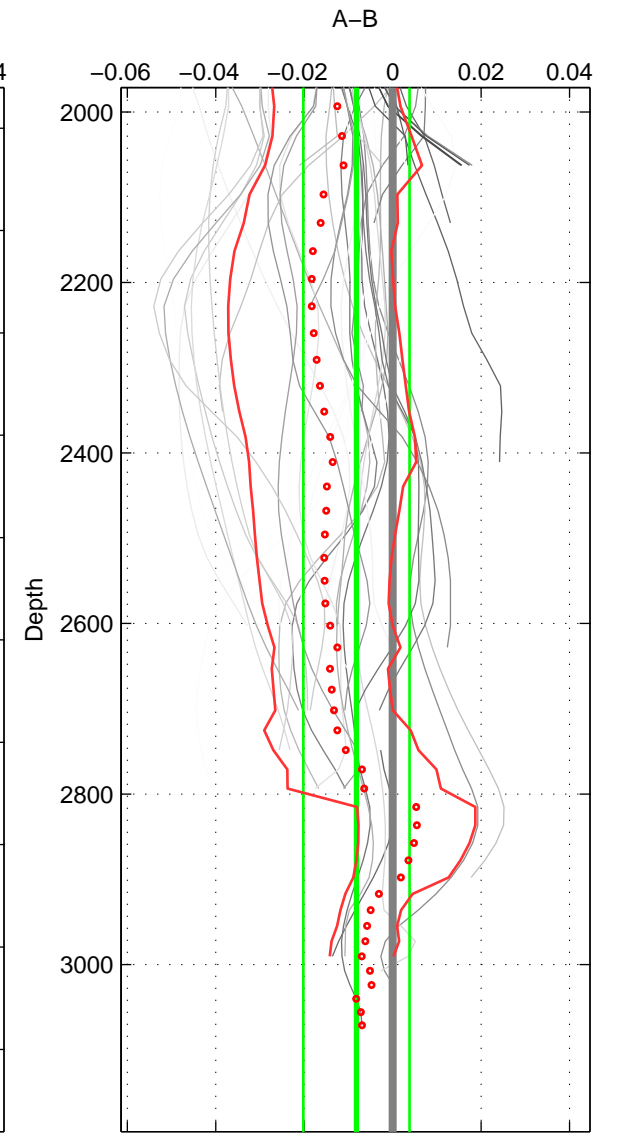

Cruise A (red). Date: Aug 2003 Cruisename: 166-06MT20030723

Cruise B (blue). Date: Sep 2007 Cruisename: 292-64PE20070830

\*\*\* "Favourite" values are means of spaces 1 2 3.

	Offset	O.StDev	Ratio	R.Stdev	Rating
SIGMA:	-0.007	0.003	1.000	0.000	4
THETA:	-0.006	0.003	1.000	0.000	4
DEPTH:	-0.008	0.012	1.000	0.000	4
FAV. :	-0.007	0.006	1.000	0.000	4

Profiles of A: 8  
 Profiles of B: 18  
 Diff profs : 41  
 WMoffset (A-B): -0.0066108  
 WMoffset stdev: 0.0030673  
 WMratio (A/B): 0.99981  
 WMratio stdev: 8.7905e-05

Quality (1-5): 4

Profiles of A: 8  
 Profiles of B: 18  
 Diff profs : 41  
 WMoffset (A-B): -0.0060546  
 WMoffset stdev: 0.0029545  
 WMratio (A/B): 0.99983  
 WMratio stdev: 8.4671e-05

Quality (1-5): 4

Profiles of A: 8  
 Profiles of B: 18  
 Diff profs : 41  
 WMoffset (A-B): -0.0081851  
 WMoffset stdev: 0.012018  
 WMratio (A/B): 0.99977  
 WMratio stdev: 0.00034408

Quality (1-5): 4