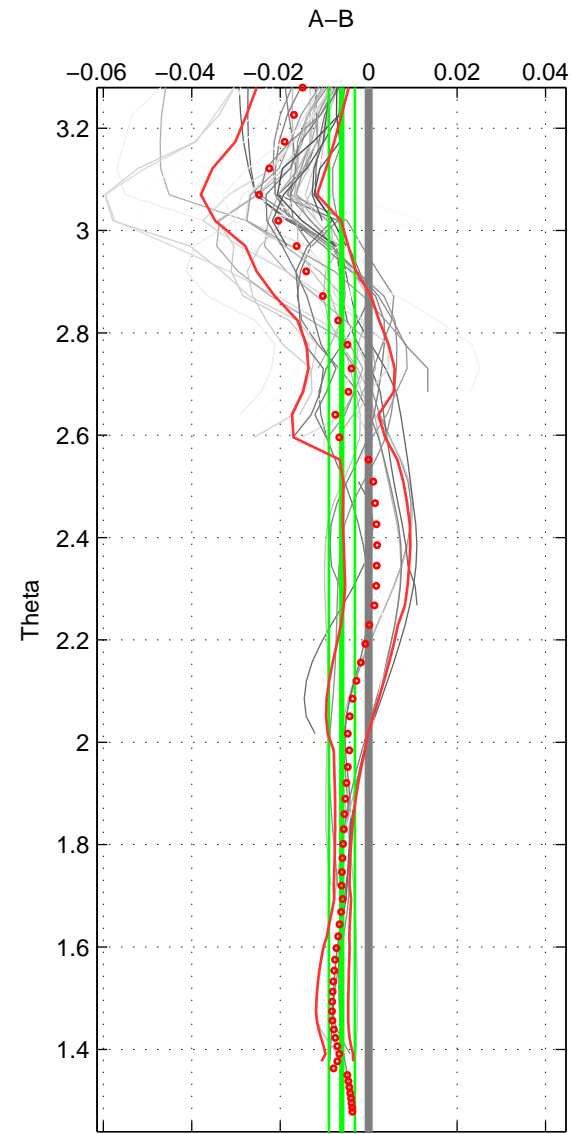

Cruise A (red). Date: Aug 2003 Cruisename: 166-06MT20030723

Cruise B (blue). Date: Sep 2007 Cruisename: 292-64PE20070830

\*\*\* "Favourite" values are means of spaces 1 2 3.

	Offset	O.StDev	Ratio	R.Stdev	Rating
SIGMA:	-0.007	0.003	1.000	0.000	4
THETA:	-0.006	0.003	1.000	0.000	4
DEPTH:	-0.008	0.012	1.000	0.000	4
FAV. :	-0.007	0.006	1.000	0.000	4

Profiles of A: 8  
 Profiles of B: 18  
 Diff profs : 41  
 WMoffset (A-B): -0.0066108  
 WMoffset stdev: 0.0030673  
 WMratio (A/B): 0.99981  
 WMratio stdev: 8.7905e-05

Quality (1-5): 4

Profiles of A: 8  
 Profiles of B: 18  
 Diff profs : 41  
 WMoffset (A-B): -0.0060546  
 WMoffset stdev: 0.0029545  
 WMratio (A/B): 0.99983  
 WMratio stdev: 8.4671e-05

Quality (1-5): 4

Profiles of A: 8  
 Profiles of B: 18  
 Diff profs : 41  
 WMoffset (A-B): -0.0081851  
 WMoffset stdev: 0.012018  
 WMratio (A/B): 0.99977  
 WMratio stdev: 0.00034408

Quality (1-5): 4