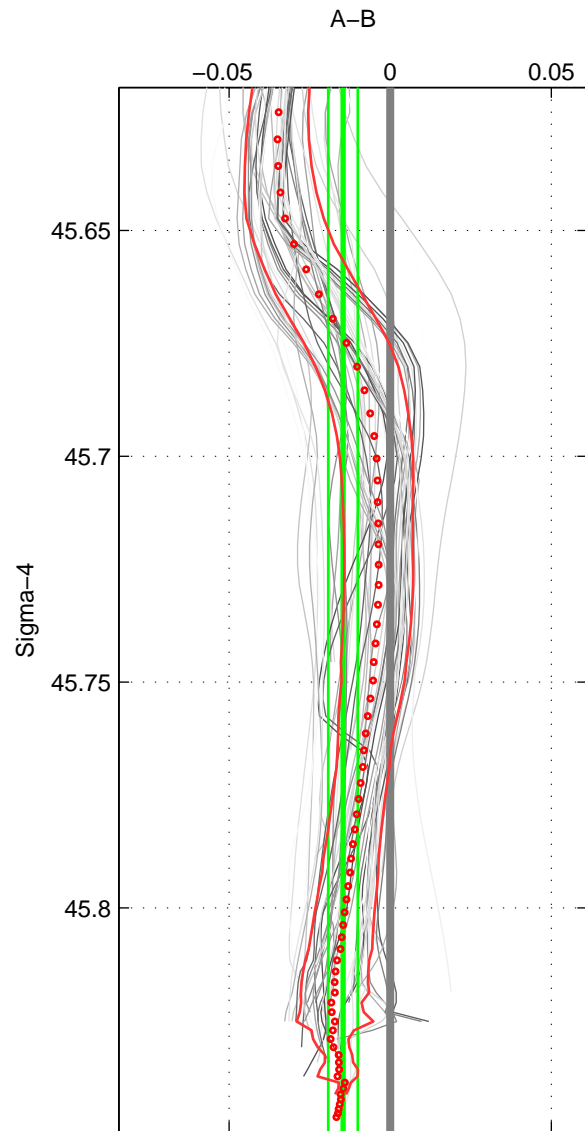

Cruise A (red). Date: May 1997 Cruisename: 152-06MT19970515

Cruise B (blue). Date: Jun 2010 Cruisename: 277-35TH20100608

\*\*\* "Favourite" values are means of spaces 1 2 3.

	Offset	O.StDev	Ratio	R.Stdev	Rating
SIGMA:	-0.015	0.005	1.000	0.000	5
THETA:	-0.010	0.005	1.000	0.000	5
DEPTH:	-0.012	0.006	1.000	0.000	5
FAV. :	-0.012	0.005	1.000	0.000	5

Profiles of A: 8  
 Profiles of B: 26  
 Diff profs : 51  
 WMoffset (A-B): -0.014623  
 WMoffset stdev: 0.0045789  
 WMratio (A/B): 0.99958  
 WMratio stdev: 0.00013104

Quality (1-5): 5

Profiles of A: 8  
 Profiles of B: 26  
 Diff profs : 51  
 WMoffset (A-B): -0.010277  
 WMoffset stdev: 0.0051101  
 WMratio (A/B): 0.99971  
 WMratio stdev: 0.00014627

Quality (1-5): 5

Profiles of A: 8  
 Profiles of B: 26  
 Diff profs : 51  
 WMoffset (A-B): -0.011918  
 WMoffset stdev: 0.0056022  
 WMratio (A/B): 0.99966  
 WMratio stdev: 0.0001603

Quality (1-5): 5