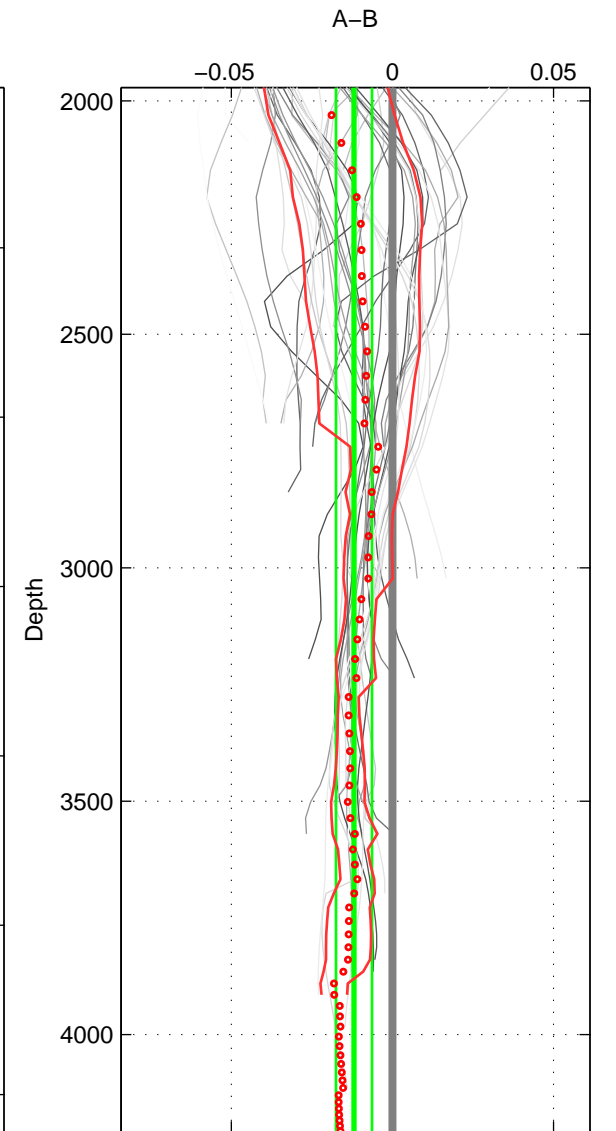

Cruise A (red). Date: May 1997 Cruisename: 152-06MT19970515

Cruise B (blue). Date: Jun 2010 Cruisename: 277-35TH20100608

\*\*\* "Favourite" values are means of spaces 1 2 3.

	Offset	O.StDev	Ratio	R.Stdev	Rating
SIGMA:	-0.015	0.005	1.000	0.000	5
THETA:	-0.010	0.005	1.000	0.000	5
DEPTH:	-0.012	0.006	1.000	0.000	5
FAV. :	-0.012	0.005	1.000	0.000	5

Profiles of A: 8  
 Profiles of B: 26  
 Diff profs : 51  
 WMoffset (A-B): -0.014623  
 WMoffset stdev: 0.0045789  
 WMratio (A/B): 0.99958  
 WMratio stdev: 0.00013104

Quality (1-5): 5

Profiles of A: 8  
 Profiles of B: 26  
 Diff profs : 51  
 WMoffset (A-B): -0.010277  
 WMoffset stdev: 0.0051101  
 WMratio (A/B): 0.99971  
 WMratio stdev: 0.00014627

Quality (1-5): 5

Profiles of A: 8  
 Profiles of B: 26  
 Diff profs : 51  
 WMoffset (A-B): -0.011918  
 WMoffset stdev: 0.0056022  
 WMratio (A/B): 0.99966  
 WMratio stdev: 0.0001603

Quality (1-5): 5