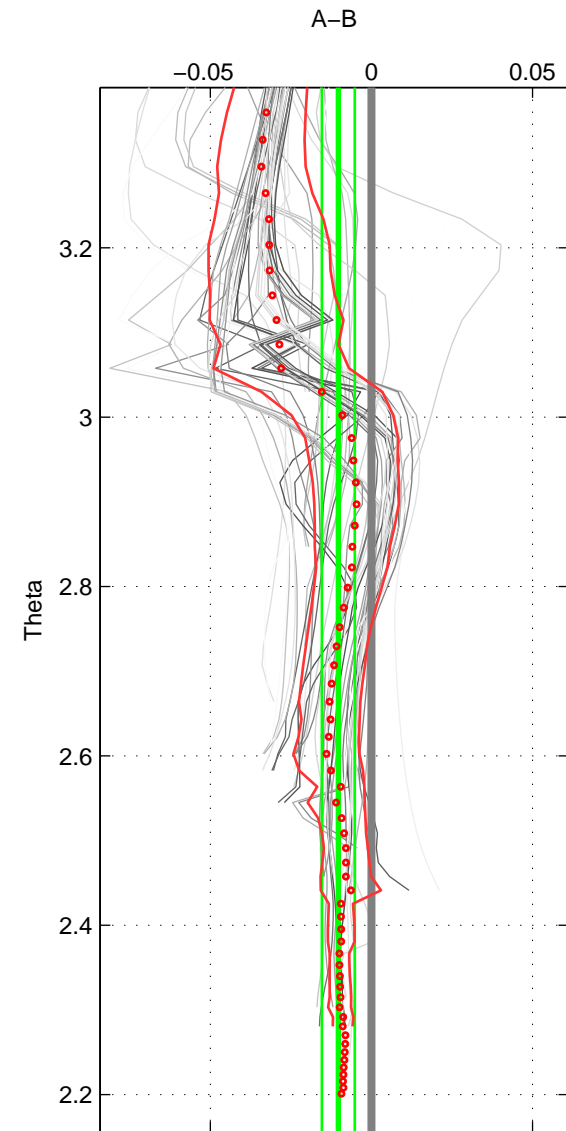

Cruise A (red). Date: May 1997 Cruisename: 152-06MT19970515

Cruise B (blue). Date: Jun 2010 Cruisename: 277-35TH20100608

\*\*\* "Favourite" values are means of spaces 1 2 3.

	Offset	O.StDev	Ratio	R.Stdev	Rating
SIGMA:	-0.015	0.005	1.000	0.000	5
THETA:	-0.010	0.005	1.000	0.000	5
DEPTH:	-0.012	0.006	1.000	0.000	5
FAV. :	-0.012	0.005	1.000	0.000	5

Profiles of A: 8  
 Profiles of B: 26  
 Diff profs : 51  
 WMoffset (A-B): -0.014623  
 WMoffset stdev: 0.0045789  
 WMratio (A/B): 0.99958  
 WMratio stdev: 0.00013104

Quality (1-5): 5

Profiles of A: 8  
 Profiles of B: 26  
 Diff profs : 51  
 WMoffset (A-B): -0.010277  
 WMoffset stdev: 0.0051101  
 WMratio (A/B): 0.99971  
 WMratio stdev: 0.00014627

Quality (1-5): 5

Profiles of A: 8  
 Profiles of B: 26  
 Diff profs : 51  
 WMoffset (A-B): -0.011918  
 WMoffset stdev: 0.0056022  
 WMratio (A/B): 0.99966  
 WMratio stdev: 0.0001603

Quality (1-5): 5