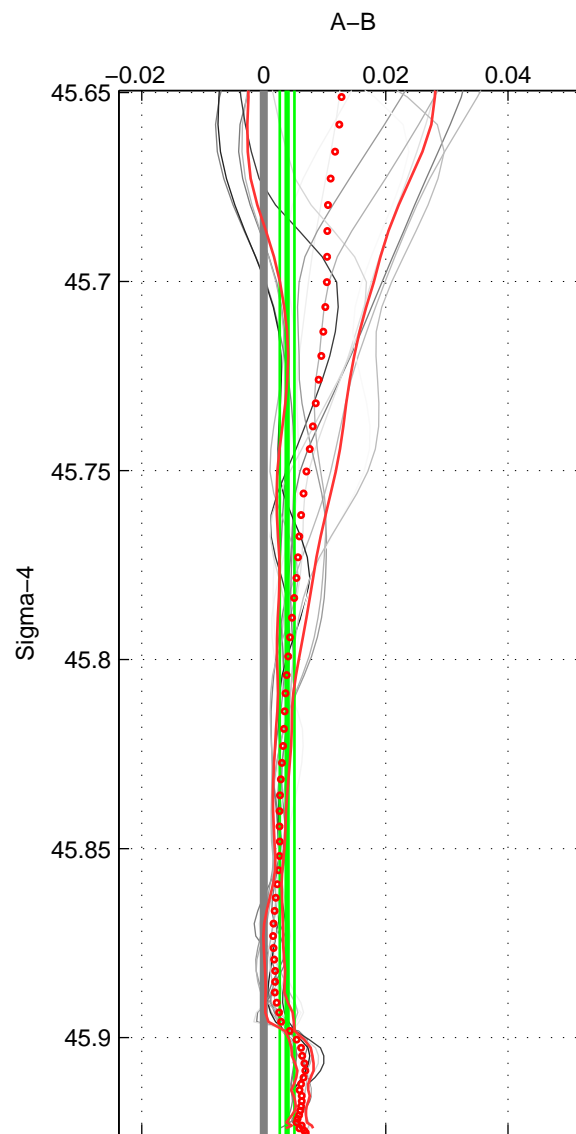

Cruise A (red). Date: Mar 2004 Cruisename: 168-06MT20040311  
 Cruise B (blue). Date: Nov 2003 Cruisename: 234-316N20031023

\*\*\* "Favourite" values are means of spaces 1 2 3.

	Offset	O.StDev	Ratio	R.Stdev	Rating
SIGMA:	0.004	0.001	1.000	0.000	5
THETA:	0.003	0.001	1.000	0.000	5
DEPTH:	-0.001	0.003	1.000	0.000	5
FAV.:	0.002	0.002	1.000	0.000	5

Profiles of A: 4  
 Profiles of B: 8  
 Diff profs: 15  
 WMoffset (A-B): 0.0038172  
 WMoffset stdev: 0.0012133  
 WMratio (A/B): 1.0001  
 WMratio stdev: 3.4772e-05

Quality (1-5): 5

Profiles of A: 4  
 Profiles of B: 8  
 Diff profs: 15  
 WMoffset (A-B): 0.0025129  
 WMoffset stdev: 0.00067259  
 WMratio (A/B): 1.0001  
 WMratio stdev: 1.9289e-05

Quality (1-5): 5

Profiles of A: 4  
 Profiles of B: 8  
 Diff profs: 15  
 WMoffset (A-B): -0.00058024  
 WMoffset stdev: 0.0032804  
 WMratio (A/B): 0.99998  
 WMratio stdev: 9.3997e-05

Quality (1-5): 5