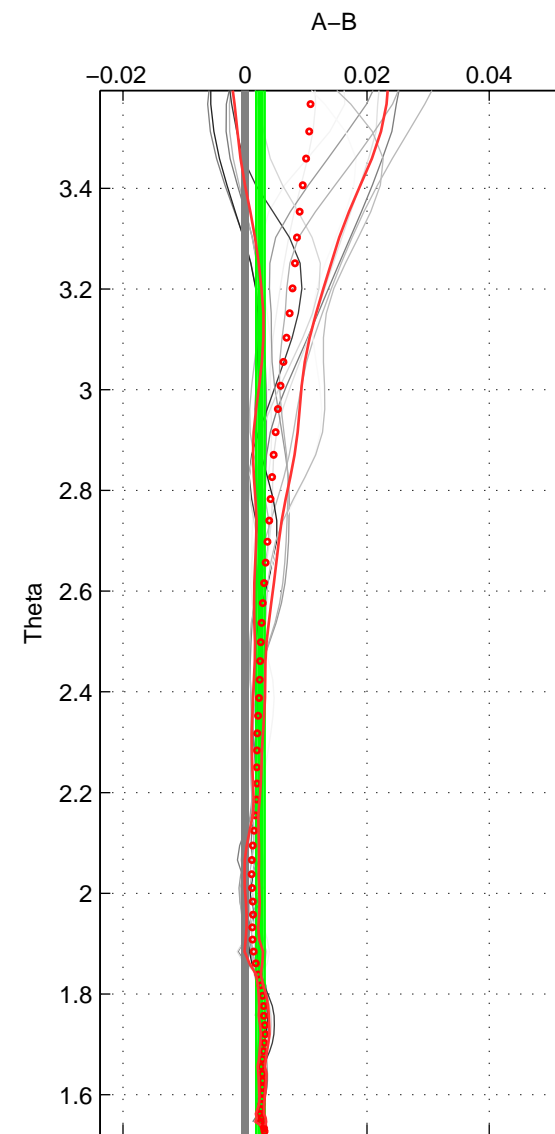

Cruise A (red). Date: Mar 2004 Cruisename: 168-06MT20040311  
 Cruise B (blue). Date: Nov 2003 Cruisename: 234-316N20031023

\*\*\* "Favourite" values are means of spaces 1 2 3.

	Offset	O.StDev	Ratio	R.Stdev	Rating
SIGMA:	0.004	0.001	1.000	0.000	5
THETA:	0.003	0.001	1.000	0.000	5
DEPTH:	-0.001	0.003	1.000	0.000	5
FAV.:	0.002	0.002	1.000	0.000	5

Profiles of A: 4  
 Profiles of B: 8  
 Diff profs: 15  
 WMoffset (A-B): 0.0038172  
 WMoffset stdev: 0.0012133  
 WMratio (A/B): 1.0001  
 WMratio stdev: 3.4772e-05

Quality (1-5): 5

Profiles of A: 4  
 Profiles of B: 8  
 Diff profs: 15  
 WMoffset (A-B): 0.0025129  
 WMoffset stdev: 0.00067259  
 WMratio (A/B): 1.0001  
 WMratio stdev: 1.9289e-05

Quality (1-5): 5

Profiles of A: 4  
 Profiles of B: 8  
 Diff profs: 15  
 WMoffset (A-B): -0.00058024  
 WMoffset stdev: 0.0032804  
 WMratio (A/B): 0.99998  
 WMratio stdev: 9.3997e-05

Quality (1-5): 5