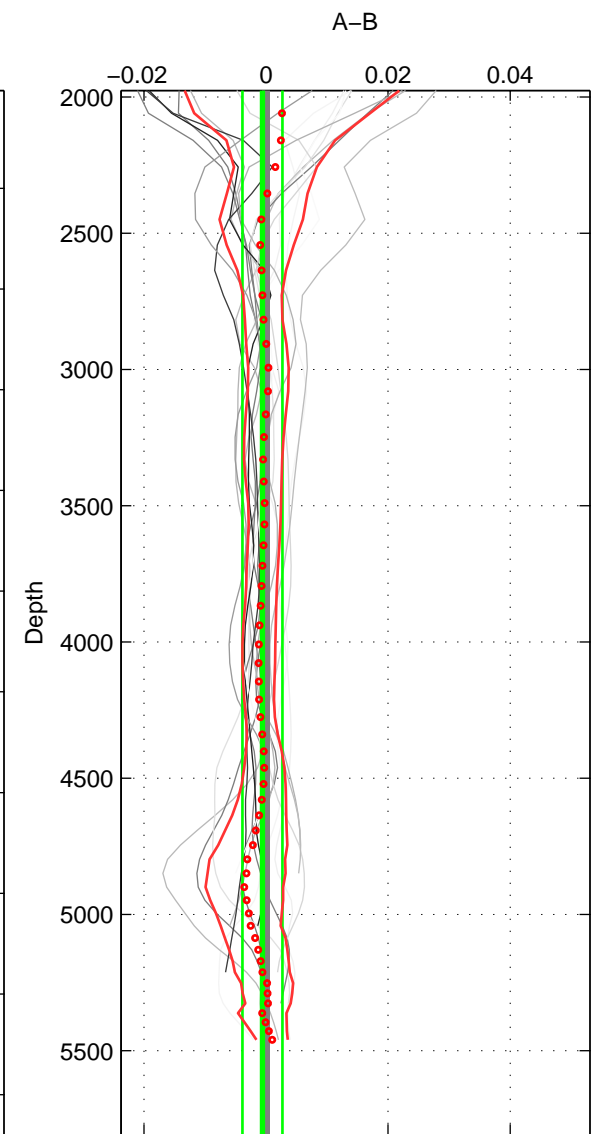

Cruise A (red). Date: Mar 2004 Cruisename: 168-06MT20040311  
 Cruise B (blue). Date: Nov 2003 Cruisename: 234-316N20031023

\*\*\* "Favourite" values are means of spaces 1 2 3.

	Offset	O.StDev	Ratio	R.Stdev	Rating
SIGMA:	0.004	0.001	1.000	0.000	5
THETA:	0.003	0.001	1.000	0.000	5
DEPTH:	-0.001	0.003	1.000	0.000	5
FAV.:	0.002	0.002	1.000	0.000	5

Profiles of A: 4  
 Profiles of B: 8  
 Diff profs: 15  
 WMoffset (A-B): 0.0038172  
 WMoffset stdev: 0.0012133  
 WMratio (A/B): 1.0001  
 WMratio stdev: 3.4772e-05

Quality (1-5): 5

Profiles of A: 4  
 Profiles of B: 8  
 Diff profs: 15  
 WMoffset (A-B): 0.0025129  
 WMoffset stdev: 0.00067259  
 WMratio (A/B): 1.0001  
 WMratio stdev: 1.9289e-05

Quality (1-5): 5

Profiles of A: 4  
 Profiles of B: 8  
 Diff profs: 15  
 WMoffset (A-B): -0.00058024  
 WMoffset stdev: 0.0032804  
 WMratio (A/B): 0.99998  
 WMratio stdev: 9.3997e-05

Quality (1-5): 5