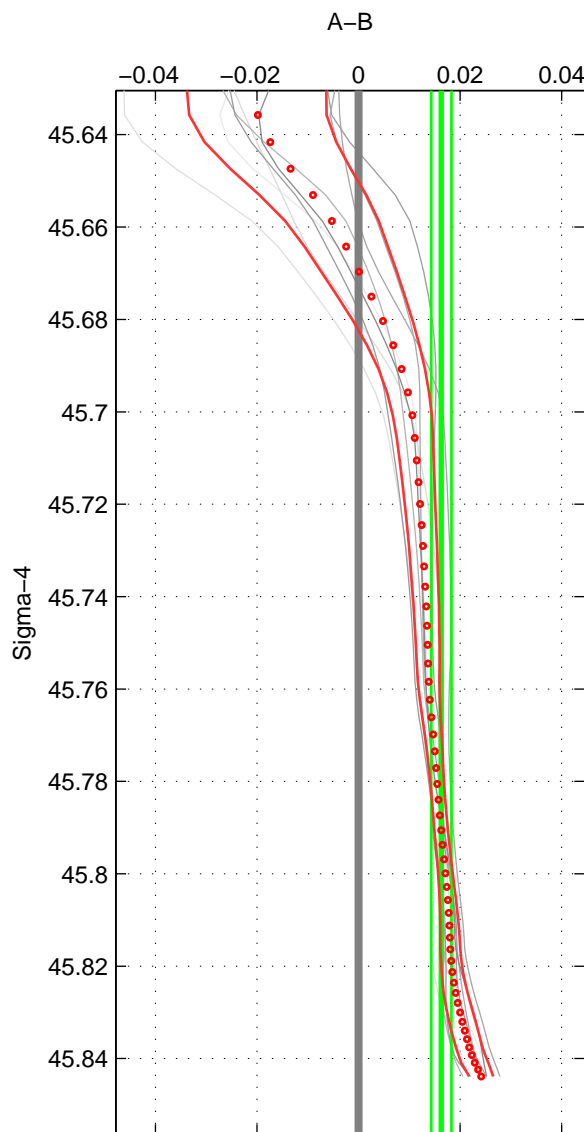

Cruise A (red). Date: Jun 1997 Cruisename: 153-06MT19970611

Cruise B (blue). Date: Jun 1989 Cruisename: 308-74DI19890612

\*\*\* "Favourite" values are means of spaces 1 2 3.

	Offset	O.StDev	Ratio	R.Stdev	Rating
SIGMA:	0.016	0.002	1.000	0.000	3
THETA:	0.013	0.001	1.000	0.000	3
DEPTH:	0.016	0.002	1.000	0.000	3
FAV.:	0.015	0.002	1.000	0.000	3

Profiles of A: 5  
 Profiles of B: 2  
 Diff profs : 9  
 WMoffset (A-B): 0.016304  
 WMoffset stdev: 0.0019783  
 WMratio (A/B): 1.0005  
 WMratio stdev: 5.6653e-05

Quality (1-5): 3

Profiles of A: 5  
 Profiles of B: 3  
 Diff profs : 13  
 WMoffset (A-B): 0.013125  
 WMoffset stdev: 0.0013775  
 WMratio (A/B): 1.0004  
 WMratio stdev: 3.9477e-05

Quality (1-5): 3

Profiles of A: 5  
 Profiles of B: 2  
 Diff profs : 9  
 WMoffset (A-B): 0.015672  
 WMoffset stdev: 0.0019866  
 WMratio (A/B): 1.0004  
 WMratio stdev: 5.6908e-05

Quality (1-5): 3