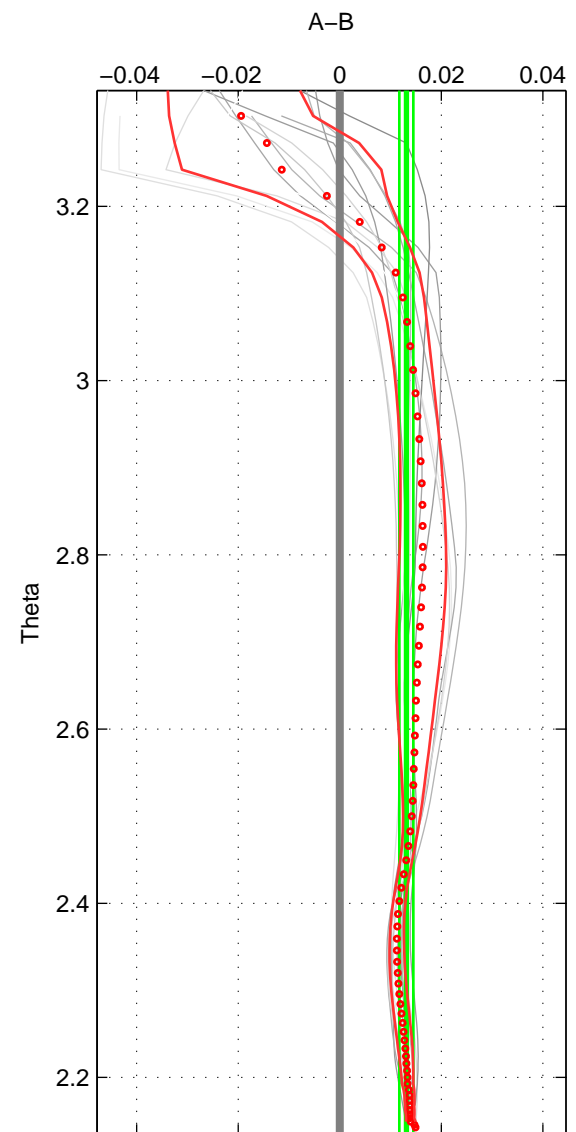

Cruise A (red). Date: Jun 1997 Cruisename: 153-06MT19970611

Cruise B (blue). Date: Jun 1989 Cruisename: 308-74DI19890612

\*\*\* "Favourite" values are means of spaces 1 2 3.

	Offset	O.StDev	Ratio	R.Stdev	Rating
SIGMA:	0.016	0.002	1.000	0.000	3
THETA:	0.013	0.001	1.000	0.000	3
DEPTH:	0.016	0.002	1.000	0.000	3
FAV.:	0.015	0.002	1.000	0.000	3

Profiles of A: 5  
 Profiles of B: 2  
 Diff profs : 9  
 WMoffset (A-B): 0.016304  
 WMoffset stdev: 0.0019783  
 WMratio (A/B): 1.0005  
 WMratio stdev: 5.6653e-05

Quality (1-5): 3

Profiles of A: 5  
 Profiles of B: 3  
 Diff profs : 13  
 WMoffset (A-B): 0.013125  
 WMoffset stdev: 0.0013775  
 WMratio (A/B): 1.0004  
 WMratio stdev: 3.9477e-05

Quality (1-5): 3

Profiles of A: 5  
 Profiles of B: 2  
 Diff profs : 9  
 WMoffset (A-B): 0.015672  
 WMoffset stdev: 0.0019866  
 WMratio (A/B): 1.0004  
 WMratio stdev: 5.6908e-05

Quality (1-5): 3