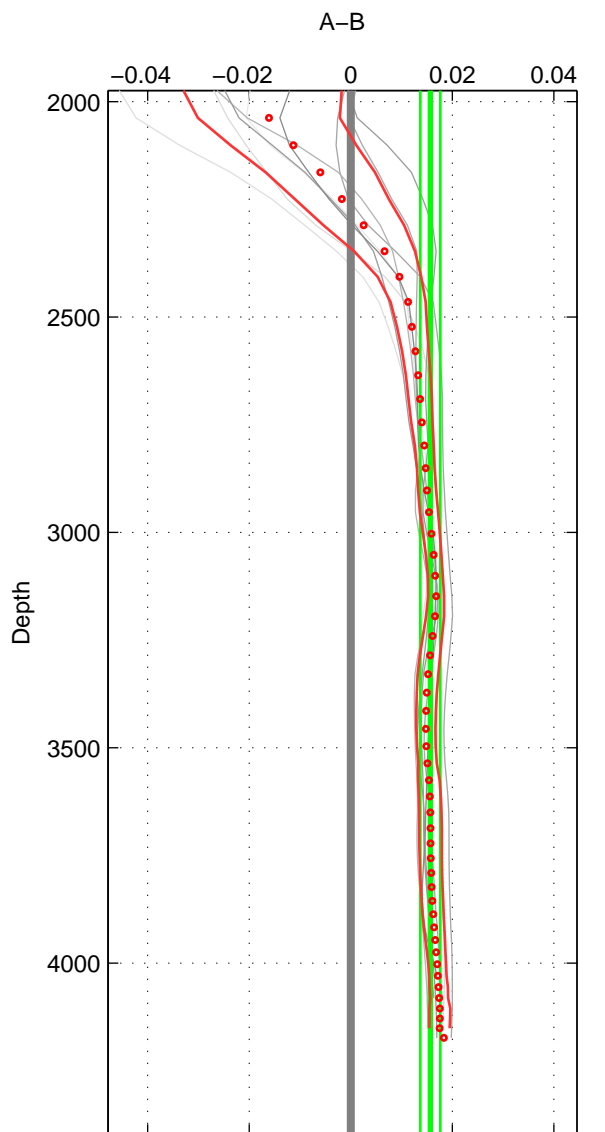

Cruise A (red). Date: Jun 1997 Cruisename: 153-06MT19970611

Cruise B (blue). Date: Jun 1989 Cruisename: 308-74DI19890612

\*\*\* "Favourite" values are means of spaces 1 2 3.

	Offset	O.StDev	Ratio	R.Stdev	Rating
SIGMA:	0.016	0.002	1.000	0.000	3
THETA:	0.013	0.001	1.000	0.000	3
DEPTH:	0.016	0.002	1.000	0.000	3
FAV.:	0.015	0.002	1.000	0.000	3

Profiles of A: 5  
 Profiles of B: 2  
 Diff profs : 9  
 WMoffset (A-B): 0.016304  
 WMoffset stdev: 0.0019783  
 WMratio (A/B): 1.0005  
 WMratio stdev: 5.6653e-05

Quality (1-5): 3

Profiles of A: 5  
 Profiles of B: 3  
 Diff profs : 13  
 WMoffset (A-B): 0.013125  
 WMoffset stdev: 0.0013775  
 WMratio (A/B): 1.0004  
 WMratio stdev: 3.9477e-05

Quality (1-5): 3

Profiles of A: 5  
 Profiles of B: 2  
 Diff profs : 9  
 WMoffset (A-B): 0.015672  
 WMoffset stdev: 0.0019866  
 WMratio (A/B): 1.0004  
 WMratio stdev: 5.6908e-05

Quality (1-5): 3