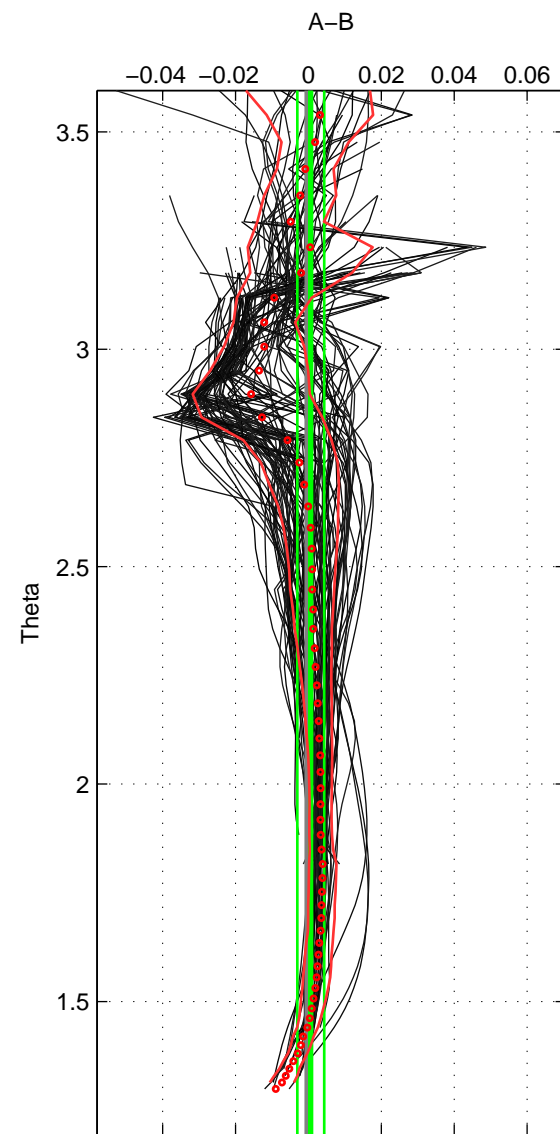

Cruise A (red). Date: Jul 1999 Cruisename: 157-06MT19990711

Cruise B (blue). Date: Sep 2003 Cruisename: 167-06MT20030831

\*\*\* "Favourite" values are means of spaces 1 2 3.

	Offset	O.StDev	Ratio	R.Stdev	Rating
SIGMA:	0.000	0.004	1.000	0.000	5
THETA:	0.001	0.004	1.000	0.000	5
DEPTH:	0.006	0.003	1.000	0.000	5
FAV.:	0.002	0.003	1.000	0.000	5

Profiles of A: 55  
 Profiles of B: 49  
 Diff profs : 100  
 WMoffset (A-B): 0.00030606  
 WMoffset stdev: 0.0037381  
 WMratio (A/B): 1  
 WMratio stdev: 0.00010716

Quality (1-5): 5

Profiles of A: 55  
 Profiles of B: 49  
 Diff profs : 100  
 WMoffset (A-B): 0.00062874  
 WMoffset stdev: 0.0037064  
 WMratio (A/B): 1  
 WMratio stdev: 0.00010624

Quality (1-5): 5

Profiles of A: 55  
 Profiles of B: 49  
 Diff profs : 100  
 WMoffset (A-B): 0.0056173  
 WMoffset stdev: 0.002998  
 WMratio (A/B): 1.0002  
 WMratio stdev: 8.5932e-05

Quality (1-5): 5