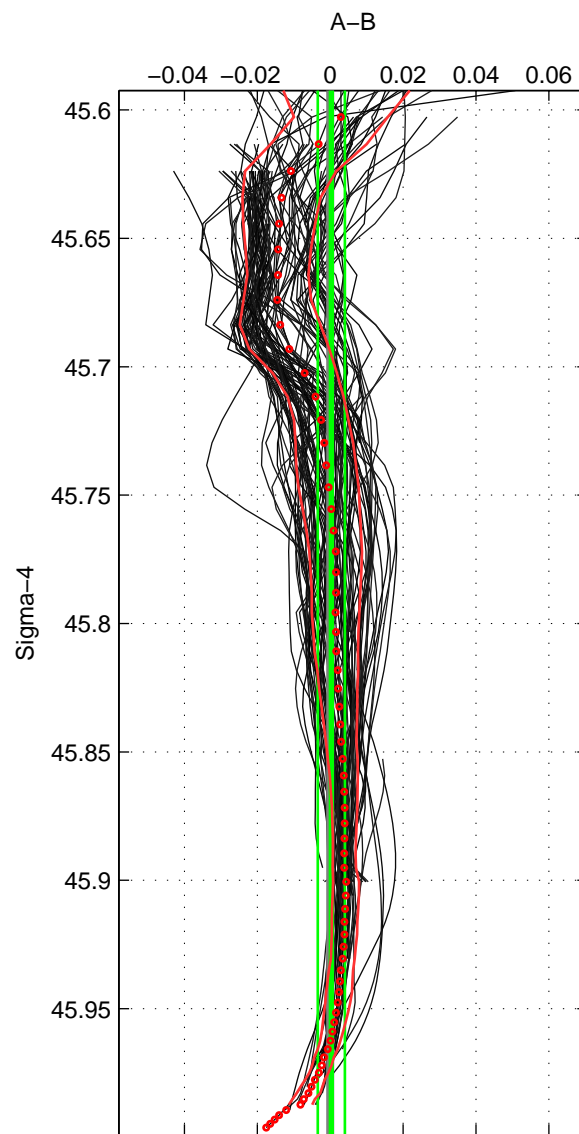

Cruise A (red). Date: Jul 1999 Cruisename: 157-06MT19990711

Cruise B (blue). Date: Sep 2003 Cruisename: 167-06MT20030831

\*\*\* "Favourite" values are means of spaces 1 2 3.

	Offset	O.StDev	Ratio	R.Stdev	Rating
SIGMA:	0.000	0.004	1.000	0.000	5
THETA:	0.001	0.004	1.000	0.000	5
DEPTH:	0.006	0.003	1.000	0.000	5
FAV.:	0.002	0.003	1.000	0.000	5

Profiles of A: 55  
 Profiles of B: 49  
 Diff profs : 100  
 WMoffset (A-B): 0.00030606  
 WMoffset stdev: 0.0037381  
 WMratio (A/B): 1  
 WMratio stdev: 0.00010716

Quality (1-5): 5

Profiles of A: 55  
 Profiles of B: 49  
 Diff profs : 100  
 WMoffset (A-B): 0.00062874  
 WMoffset stdev: 0.0037064  
 WMratio (A/B): 1  
 WMratio stdev: 0.00010624

Quality (1-5): 5

Profiles of A: 55  
 Profiles of B: 49  
 Diff profs : 100  
 WMoffset (A-B): 0.0056173  
 WMoffset stdev: 0.002998  
 WMratio (A/B): 1.0002  
 WMratio stdev: 8.5932e-05

Quality (1-5): 5