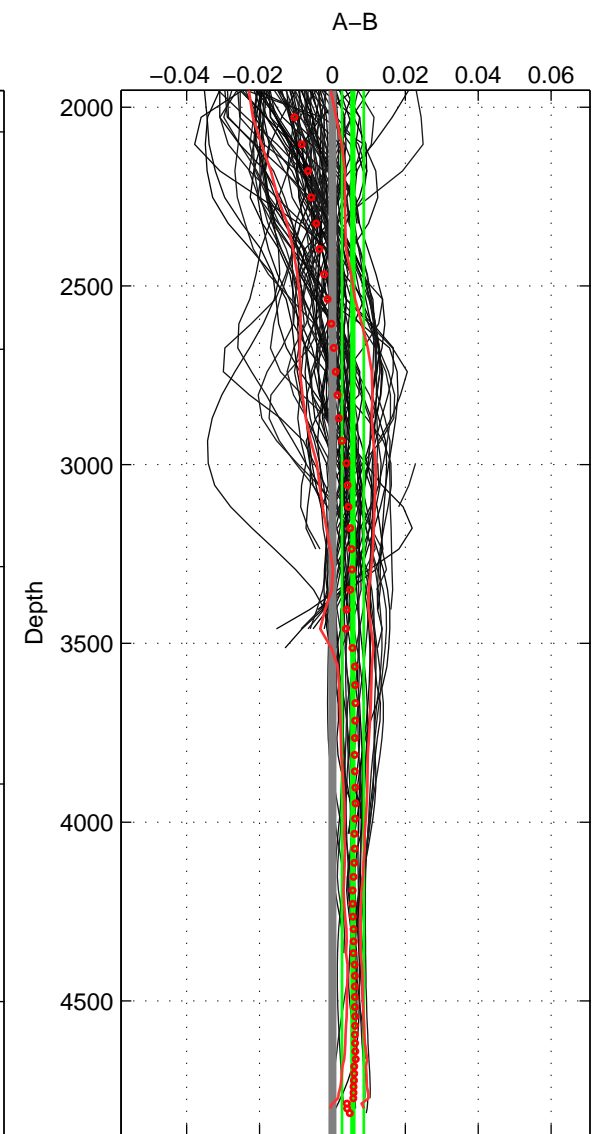

Cruise A (red). Date: Jul 1999 Cruisename: 157-06MT19990711

Cruise B (blue). Date: Sep 2003 Cruisename: 167-06MT20030831

\*\*\* "Favourite" values are means of spaces 1 2 3.

	Offset	O.StDev	Ratio	R.Stdev	Rating
SIGMA:	0.000	0.004	1.000	0.000	5
THETA:	0.001	0.004	1.000	0.000	5
DEPTH:	0.006	0.003	1.000	0.000	5
FAV.:	0.002	0.003	1.000	0.000	5

Profiles of A: 55  
 Profiles of B: 49  
 Diff profs : 100  
 WMoffset (A-B): 0.00030606  
 WMoffset stdev: 0.0037381  
 WMratio (A/B): 1  
 WMratio stdev: 0.00010716

Quality (1-5): 5

Profiles of A: 55  
 Profiles of B: 49  
 Diff profs : 100  
 WMoffset (A-B): 0.00062874  
 WMoffset stdev: 0.0037064  
 WMratio (A/B): 1  
 WMratio stdev: 0.00010624

Quality (1-5): 5

Profiles of A: 55  
 Profiles of B: 49  
 Diff profs : 100  
 WMoffset (A-B): 0.0056173  
 WMoffset stdev: 0.002998  
 WMratio (A/B): 1.0002  
 WMratio stdev: 8.5932e-05

Quality (1-5): 5