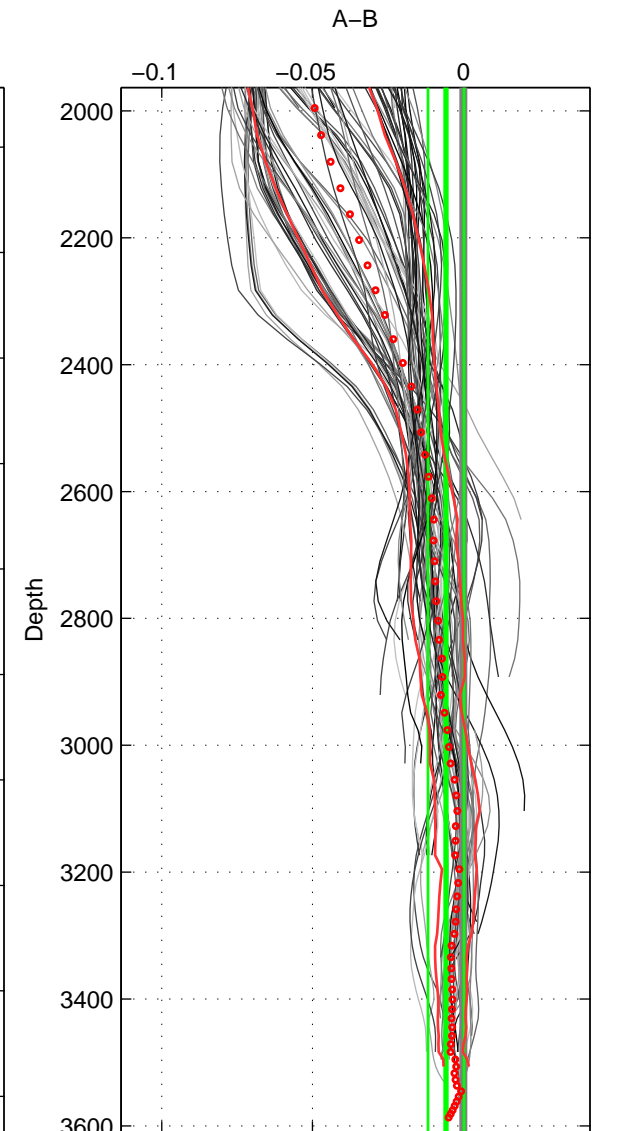

Cruise A (red). Date: Jul 1997 Cruisename: 154-06MT19970707

Cruise B (blue). Date: May 2011 Cruisename: 202-18HU20110506

\*\*\* "Favourite" values are means of spaces 1 2 3.

	Offset	O.StDev	Ratio	R.Stdev	Rating
SIGMA:	-0.006	0.003	1.000	0.000	5
THETA:	-0.005	0.003	1.000	0.000	5
DEPTH:	-0.006	0.006	1.000	0.000	5
FAV. :	-0.006	0.004	1.000	0.000	5

Profiles of A: 17  
 Profiles of B: 19  
 Diff profs : 95  
 WMoffset (A-B): -0.0056012  
 WMoffset stdev: 0.003014  
 WMratio (A/B): 0.99984  
 WMratio stdev: 8.6361e-05

Quality (1-5): 5

Profiles of A: 17  
 Profiles of B: 19  
 Diff profs : 90  
 WMoffset (A-B): -0.0053535  
 WMoffset stdev: 0.0028351  
 WMratio (A/B): 0.99985  
 WMratio stdev: 8.1235e-05

Quality (1-5): 5

Profiles of A: 17  
 Profiles of B: 19  
 Diff profs : 94  
 WMoffset (A-B): -0.0057221  
 WMoffset stdev: 0.0059819  
 WMratio (A/B): 0.99984  
 WMratio stdev: 0.00017138

Quality (1-5): 5