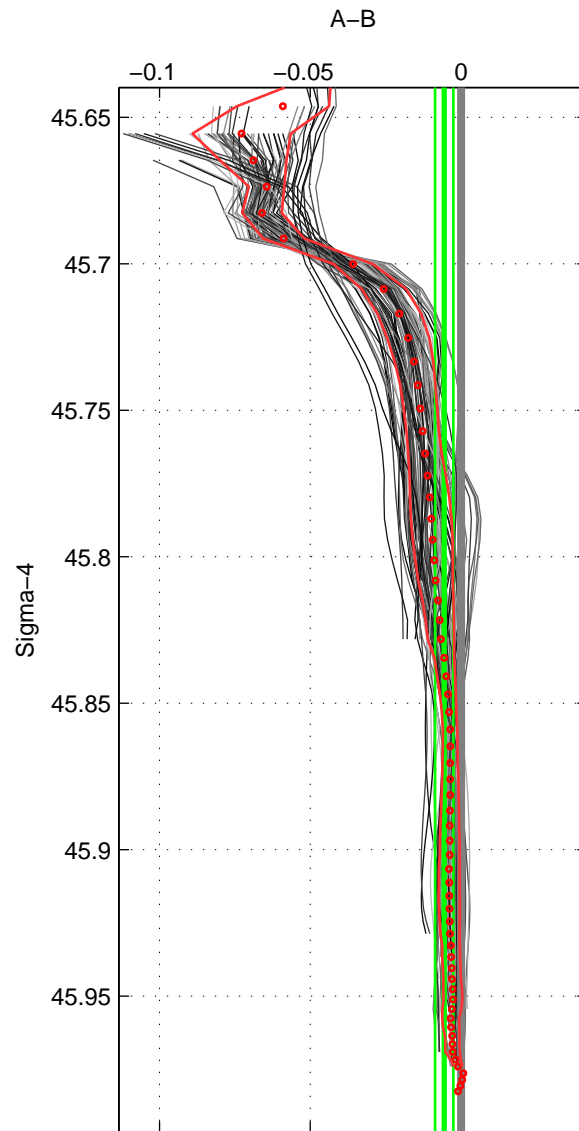

Cruise A (red). Date: Jul 1997 Cruisename: 154-06MT19970707

Cruise B (blue). Date: May 2011 Cruisename: 202-18HU20110506

\*\*\* "Favourite" values are means of spaces 1 2 3.

	Offset	O.StDev	Ratio	R.Stdev	Rating
SIGMA:	-0.006	0.003	1.000	0.000	5
THETA:	-0.005	0.003	1.000	0.000	5
DEPTH:	-0.006	0.006	1.000	0.000	5
FAV. :	-0.006	0.004	1.000	0.000	5

Profiles of A: 17  
 Profiles of B: 19  
 Diff profs : 95  
 WMoffset (A-B): -0.0056012  
 WMoffset stdev: 0.003014  
 WMratio (A/B): 0.99984  
 WMratio stdev: 8.6361e-05

Quality (1-5): 5

Profiles of A: 17  
 Profiles of B: 19  
 Diff profs : 90  
 WMoffset (A-B): -0.0053535  
 WMoffset stdev: 0.0028351  
 WMratio (A/B): 0.99985  
 WMratio stdev: 8.1235e-05

Quality (1-5): 5

Profiles of A: 17  
 Profiles of B: 19  
 Diff profs : 94  
 WMoffset (A-B): -0.0057221  
 WMoffset stdev: 0.0059819  
 WMratio (A/B): 0.99984  
 WMratio stdev: 0.00017138

Quality (1-5): 5