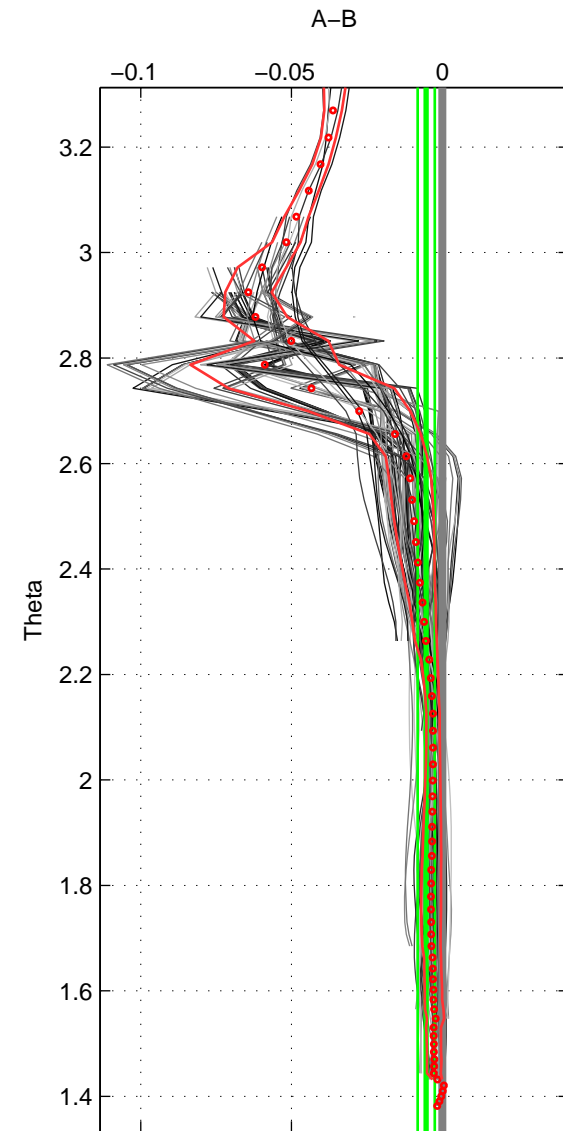

Cruise A (red). Date: Jul 1997 Cruisename: 154-06MT19970707

Cruise B (blue). Date: May 2011 Cruisename: 202-18HU20110506

\*\*\* "Favourite" values are means of spaces 1 2 3.

	Offset	O.StDev	Ratio	R.Stdev	Rating
SIGMA:	-0.006	0.003	1.000	0.000	5
THETA:	-0.005	0.003	1.000	0.000	5
DEPTH:	-0.006	0.006	1.000	0.000	5
FAV. :	-0.006	0.004	1.000	0.000	5

Profiles of A: 17  
 Profiles of B: 19  
 Diff profs : 95  
 WMoffset (A-B): -0.0056012  
 WMoffset stdev: 0.003014  
 WMratio (A/B): 0.99984  
 WMratio stdev: 8.6361e-05

Quality (1-5): 5

Profiles of A: 17  
 Profiles of B: 19  
 Diff profs : 90  
 WMoffset (A-B): -0.0053535  
 WMoffset stdev: 0.0028351  
 WMratio (A/B): 0.99985  
 WMratio stdev: 8.1235e-05

Quality (1-5): 5

Profiles of A: 17  
 Profiles of B: 19  
 Diff profs : 94  
 WMoffset (A-B): -0.0057221  
 WMoffset stdev: 0.0059819  
 WMratio (A/B): 0.99984  
 WMratio stdev: 0.00017138

Quality (1-5): 5