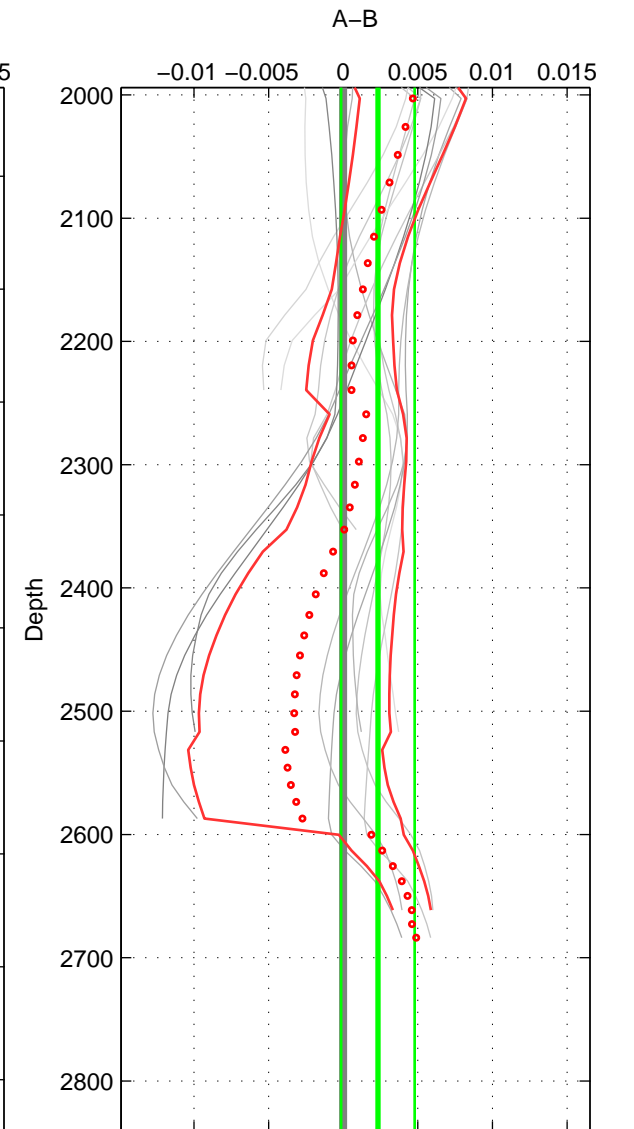

Cruise A (red). Date: Feb 2010 Cruisename: 279-45CE20100209

Cruise B (blue). Date: Sep 2007 Cruisename: 292-64PE20070830

*** "Favourite" values are means of spaces 1 2 3.

	Offset	O.StDev	Ratio	R.Stdev	Rating
SIGMA:	0.002	0.003	1.000	0.000	4
THETA:	0.003	0.004	1.000	0.000	4
DEPTH:	0.002	0.002	1.000	0.000	4
FAV.:	0.002	0.003	1.000	0.000	4

Profiles of A: 3
 Profiles of B: 6
 Diff profs: 14
 WMoffset (A-B): 0.0023899
 WMoffset stdev: 0.0034265
 WMratio (A/B): 1.0001
 WMratio stdev: 9.8122e-05

Quality (1-5): 4

Profiles of A: 3
 Profiles of B: 6
 Diff profs: 14
 WMoffset (A-B): 0.0025247
 WMoffset stdev: 0.0036938
 WMratio (A/B): 1.0001
 WMratio stdev: 0.00010578

Quality (1-5): 4

Profiles of A: 3
 Profiles of B: 6
 Diff profs: 14
 WMoffset (A-B): 0.0023247
 WMoffset stdev: 0.0024605
 WMratio (A/B): 1.0001
 WMratio stdev: 7.045e-05

Quality (1-5): 4