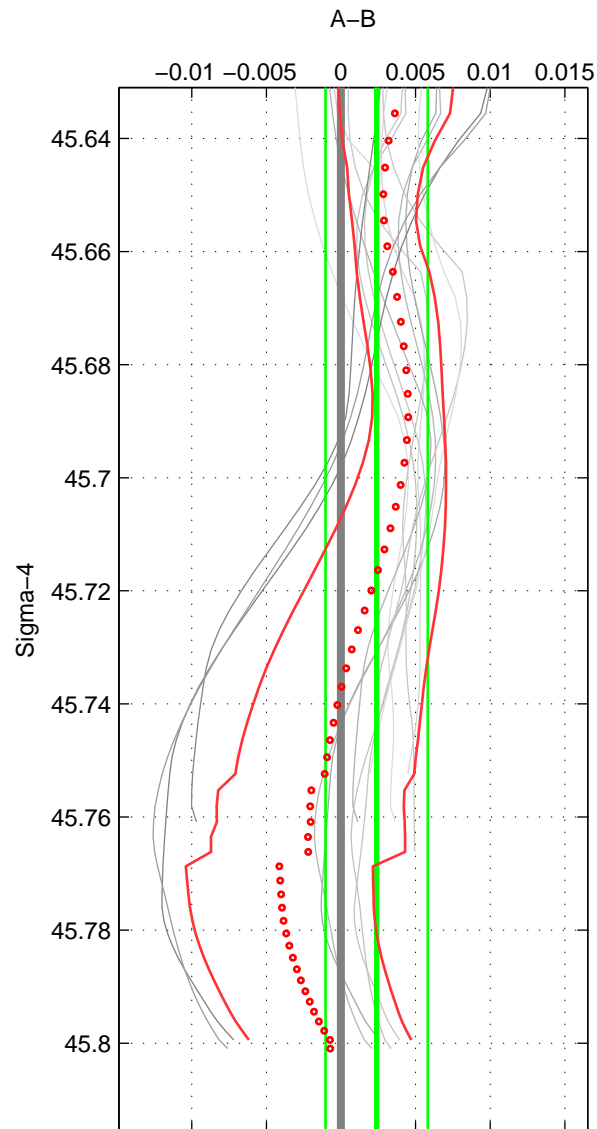

Cruise A (red). Date: Feb 2010 Cruisename: 279-45CE20100209

Cruise B (blue). Date: Sep 2007 Cruisename: 292-64PE20070830

*** "Favourite" values are means of spaces 1 2 3.

	Offset	O.StDev	Ratio	R.Stdev	Rating
SIGMA:	0.002	0.003	1.000	0.000	4
THETA:	0.003	0.004	1.000	0.000	4
DEPTH:	0.002	0.002	1.000	0.000	4
FAV.:	0.002	0.003	1.000	0.000	4

Profiles of A: 3
 Profiles of B: 6
 Diff profs: 14
 WMoffset (A-B): 0.0023899
 WMoffset stdev: 0.0034265
 WMratio (A/B): 1.0001
 WMratio stdev: 9.8122e-05

Quality (1-5): 4

Profiles of A: 3
 Profiles of B: 6
 Diff profs: 14
 WMoffset (A-B): 0.0025247
 WMoffset stdev: 0.0036938
 WMratio (A/B): 1.0001
 WMratio stdev: 0.00010578

Quality (1-5): 4

Profiles of A: 3
 Profiles of B: 6
 Diff profs: 14
 WMoffset (A-B): 0.0023247
 WMoffset stdev: 0.0024605
 WMratio (A/B): 1.0001
 WMratio stdev: 7.045e-05

Quality (1-5): 4