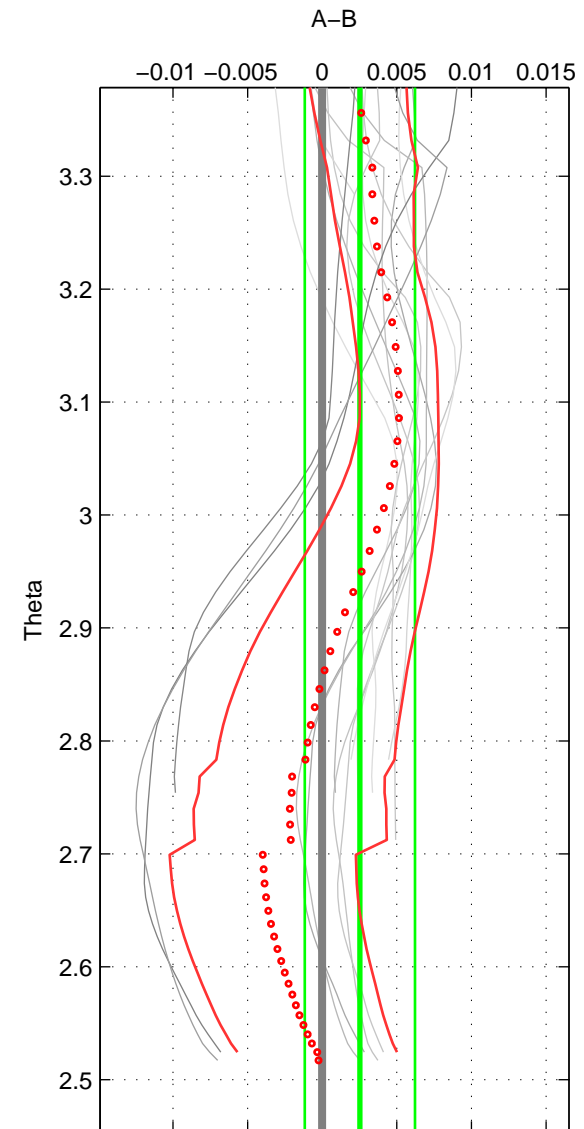

Cruise A (red). Date: Feb 2010 Cruisename: 279-45CE20100209

Cruise B (blue). Date: Sep 2007 Cruisename: 292-64PE20070830

*** "Favourite" values are means of spaces 1 2 3.

	Offset	O.StDev	Ratio	R.Stdev	Rating
SIGMA:	0.002	0.003	1.000	0.000	4
THETA:	0.003	0.004	1.000	0.000	4
DEPTH:	0.002	0.002	1.000	0.000	4
FAV.:	0.002	0.003	1.000	0.000	4

Profiles of A: 3
 Profiles of B: 6
 Diff profs: 14
 WMoffset (A-B): 0.0023899
 WMoffset stdev: 0.0034265
 WMratio (A/B): 1.0001
 WMratio stdev: 9.8122e-05

Quality (1-5): 4

Profiles of A: 3
 Profiles of B: 6
 Diff profs: 14
 WMoffset (A-B): 0.0025247
 WMoffset stdev: 0.0036938
 WMratio (A/B): 1.0001
 WMratio stdev: 0.00010578

Quality (1-5): 4

Profiles of A: 3
 Profiles of B: 6
 Diff profs: 14
 WMoffset (A-B): 0.0023247
 WMoffset stdev: 0.0024605
 WMratio (A/B): 1.0001
 WMratio stdev: 7.045e-05

Quality (1-5): 4