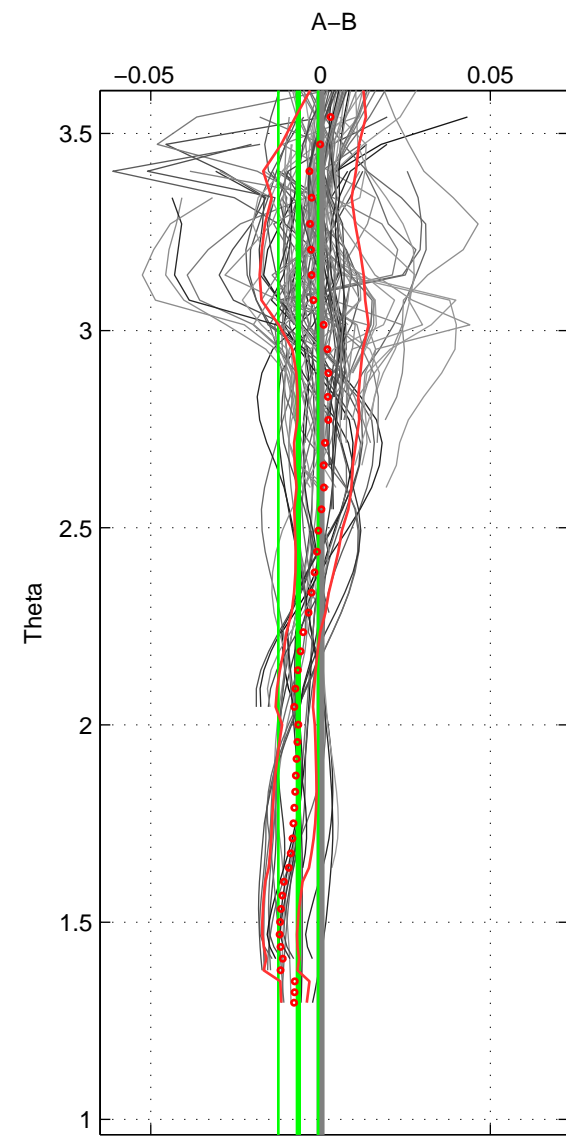

Cruise A (red). Date: Sep 2005 Cruisename: 291-64PE20050907

Cruise B (blue). Date: Sep 2007 Cruisename: 292-64PE20070830

*** "Favourite" values are means of spaces 1 2 3.

	Offset	O.StDev	Ratio	R.Stdev	Rating
SIGMA:	-0.007	0.006	1.000	0.000	4
THETA:	-0.007	0.006	1.000	0.000	4
DEPTH:	-0.013	0.004	1.000	0.000	4
FAV.:	-0.009	0.005	1.000	0.000	4

Profiles of A: 28
 Profiles of B: 29
 Diff profs : 97
 WMoffset (A-B): -0.0073875
 WMoffset stdev: 0.0059188
 WMratio (A/B): 0.99979
 WMratio stdev: 0.00016958

Quality (1-5): 4

Profiles of A: 28
 Profiles of B: 29
 Diff profs : 96
 WMoffset (A-B): -0.0065627
 WMoffset stdev: 0.0058445
 WMratio (A/B): 0.99981
 WMratio stdev: 0.00016746

Quality (1-5): 4

Profiles of A: 28
 Profiles of B: 29
 Diff profs : 99
 WMoffset (A-B): -0.013163
 WMoffset stdev: 0.0044949
 WMratio (A/B): 0.99962
 WMratio stdev: 0.00012881

Quality (1-5): 4