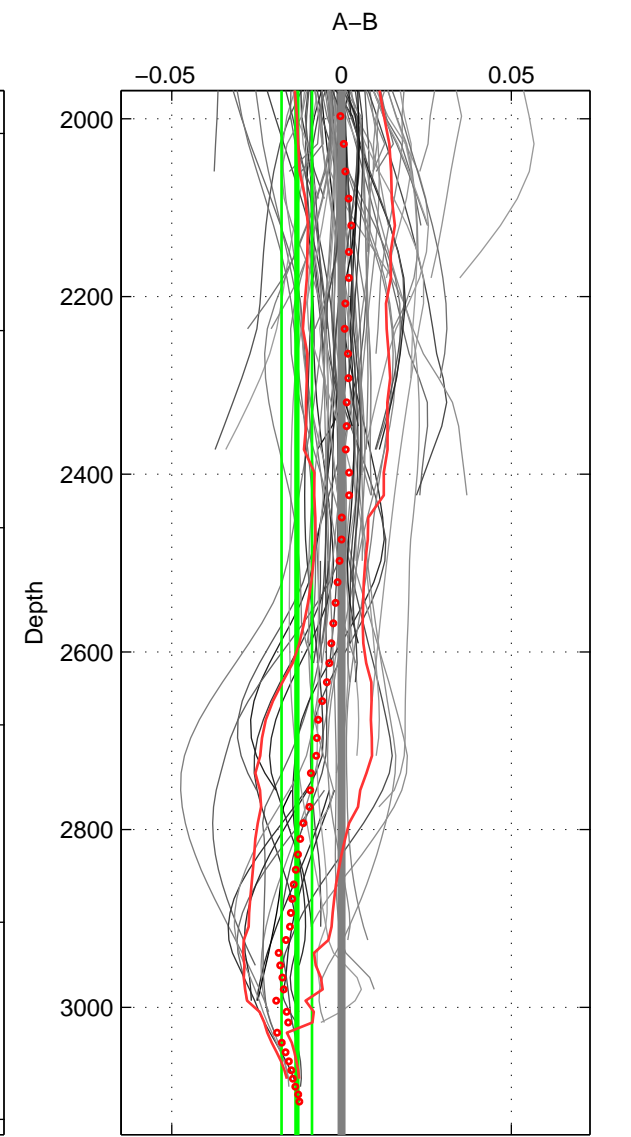

Cruise A (red). Date: Sep 2005 Cruisename: 291-64PE20050907

Cruise B (blue). Date: Sep 2007 Cruisename: 292-64PE20070830

*** "Favourite" values are means of spaces 1 2 3.

	Offset	O.StDev	Ratio	R.Stdev	Rating
SIGMA:	-0.007	0.006	1.000	0.000	4
THETA:	-0.007	0.006	1.000	0.000	4
DEPTH:	-0.013	0.004	1.000	0.000	4
FAV.:	-0.009	0.005	1.000	0.000	4

Profiles of A: 28
 Profiles of B: 29
 Diff profs : 97
 WMoffset (A-B): -0.0073875
 WMoffset stdev: 0.0059188
 WMratio (A/B): 0.99979
 WMratio stdev: 0.00016958

Quality (1-5): 4

Profiles of A: 28
 Profiles of B: 29
 Diff profs : 96
 WMoffset (A-B): -0.0065627
 WMoffset stdev: 0.0058445
 WMratio (A/B): 0.99981
 WMratio stdev: 0.00016746

Quality (1-5): 4

Profiles of A: 28
 Profiles of B: 29
 Diff profs : 99
 WMoffset (A-B): -0.013163
 WMoffset stdev: 0.0044949
 WMratio (A/B): 0.99962
 WMratio stdev: 0.00012881

Quality (1-5): 4