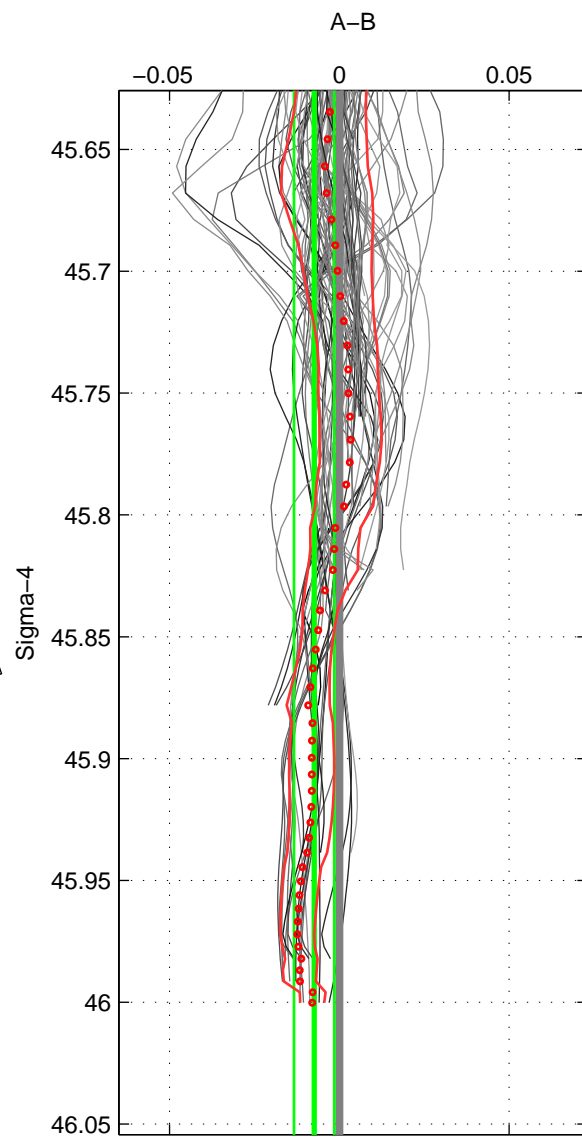

Cruise A (red). Date: Sep 2005 Cruisename: 291-64PE20050907

Cruise B (blue). Date: Sep 2007 Cruisename: 292-64PE20070830

*** "Favourite" values are means of spaces 1 2 3.

	Offset	O.StDev	Ratio	R.Stdev	Rating
SIGMA:	-0.007	0.006	1.000	0.000	4
THETA:	-0.007	0.006	1.000	0.000	4
DEPTH:	-0.013	0.004	1.000	0.000	4
FAV.:	-0.009	0.005	1.000	0.000	4

Profiles of A: 28
 Profiles of B: 29
 Diff profs : 97
 WMoffset (A-B): -0.0073875
 WMoffset stdev: 0.0059188
 WMratio (A/B): 0.99979
 WMratio stdev: 0.00016958

Quality (1-5): 4

Profiles of A: 28
 Profiles of B: 29
 Diff profs : 96
 WMoffset (A-B): -0.0065627
 WMoffset stdev: 0.0058445
 WMratio (A/B): 0.99981
 WMratio stdev: 0.00016746

Quality (1-5): 4

Profiles of A: 28
 Profiles of B: 29
 Diff profs : 99
 WMoffset (A-B): -0.013163
 WMoffset stdev: 0.0044949
 WMratio (A/B): 0.99962
 WMratio stdev: 0.00012881

Quality (1-5): 4