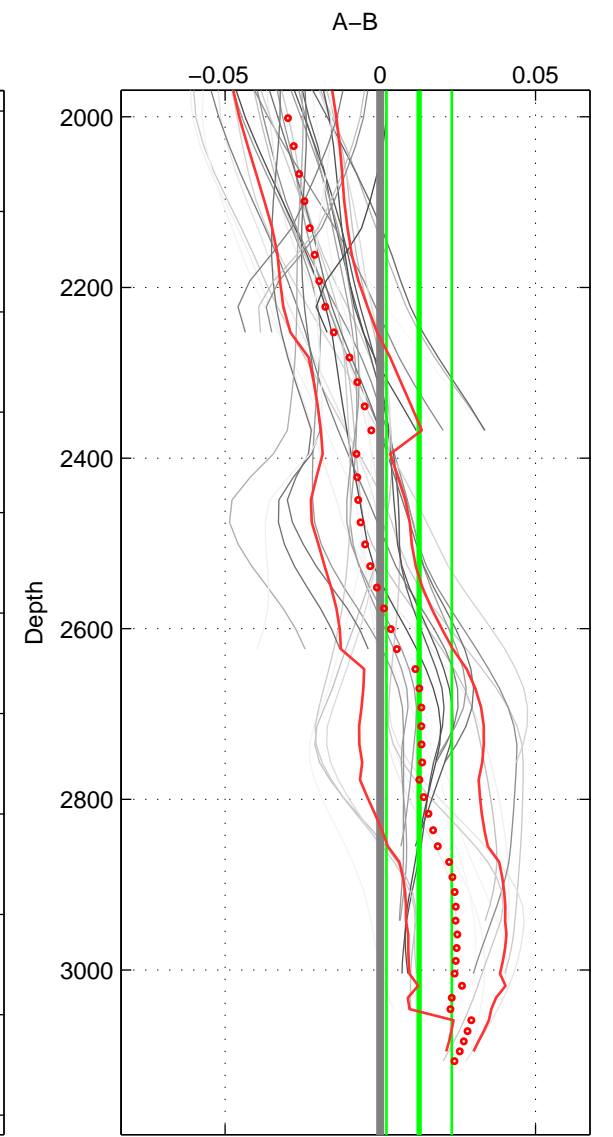

Cruise A (red). Date: Jul 1997 Cruisename: 154-06MT19970707

Cruise B (blue). Date: Sep 2005 Cruisename: 291-64PE20050907

\*\*\* "Favourite" values are means of spaces 1 2 3.

	Offset	O.StDev	Ratio	R.Stdev	Rating
SIGMA:	-0.001	0.007	1.000	0.000	4
THETA:	-0.002	0.006	1.000	0.000	4
DEPTH:	0.012	0.011	1.000	0.000	4
FAV.:	0.003	0.008	1.000	0.000	4

Profiles of A: 7  
 Profiles of B: 7  
 Diff profs : 37  
 WMoffset (A-B): -0.0009903  
 WMoffset stdev: 0.0068043  
 WMratio (A/B): 0.99997  
 WMratio stdev: 0.00019502

Quality (1-5): 4

Profiles of A: 7  
 Profiles of B: 7  
 Diff profs : 37  
 WMoffset (A-B): -0.0020359  
 WMoffset stdev: 0.0063989  
 WMratio (A/B): 0.99994  
 WMratio stdev: 0.00018339

Quality (1-5): 4

Profiles of A: 7  
 Profiles of B: 7  
 Diff profs : 37  
 WMoffset (A-B): 0.01247  
 WMoffset stdev: 0.010527  
 WMratio (A/B): 1.0004  
 WMratio stdev: 0.00030173

Quality (1-5): 4