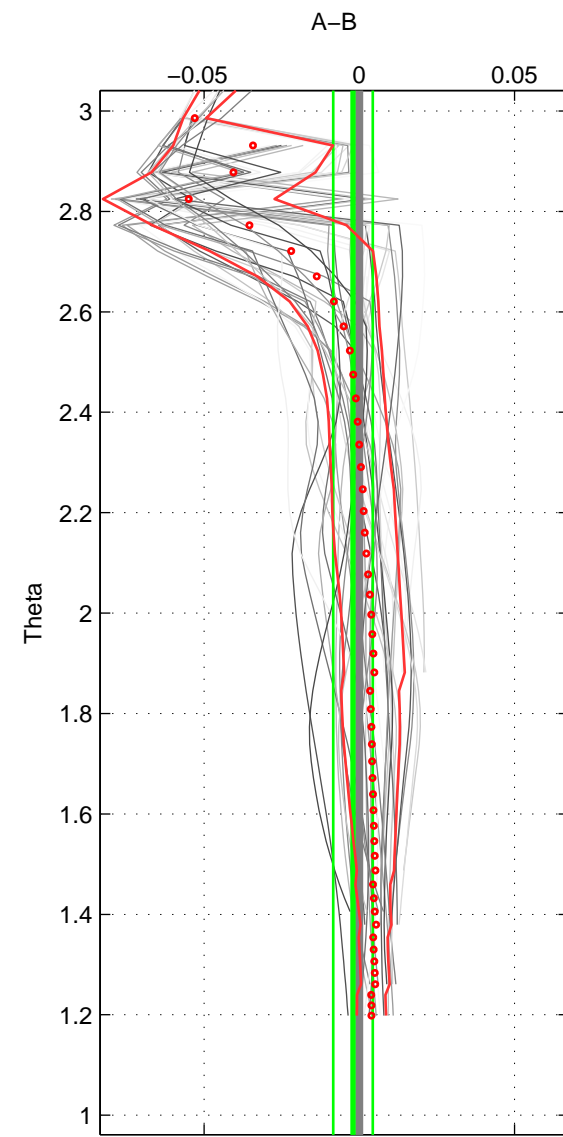

Cruise A (red). Date: Jul 1997 Cruisename: 154-06MT19970707

Cruise B (blue). Date: Sep 2005 Cruisename: 291-64PE20050907

\*\*\* "Favourite" values are means of spaces 1 2 3.

	Offset	O.StDev	Ratio	R.Stdev	Rating
SIGMA:	-0.001	0.007	1.000	0.000	4
THETA:	-0.002	0.006	1.000	0.000	4
DEPTH:	0.012	0.011	1.000	0.000	4
FAV.:	0.003	0.008	1.000	0.000	4

Profiles of A: 7  
 Profiles of B: 7  
 Diff profs : 37  
 WMoffset (A-B): -0.0009903  
 WMoffset stdev: 0.0068043  
 WMratio (A/B): 0.99997  
 WMratio stdev: 0.00019502

Quality (1-5): 4

Profiles of A: 7  
 Profiles of B: 7  
 Diff profs : 37  
 WMoffset (A-B): -0.0020359  
 WMoffset stdev: 0.0063989  
 WMratio (A/B): 0.99994  
 WMratio stdev: 0.00018339

Quality (1-5): 4

Profiles of A: 7  
 Profiles of B: 7  
 Diff profs : 37  
 WMoffset (A-B): 0.01247  
 WMoffset stdev: 0.010527  
 WMratio (A/B): 1.0004  
 WMratio stdev: 0.00030173

Quality (1-5): 4