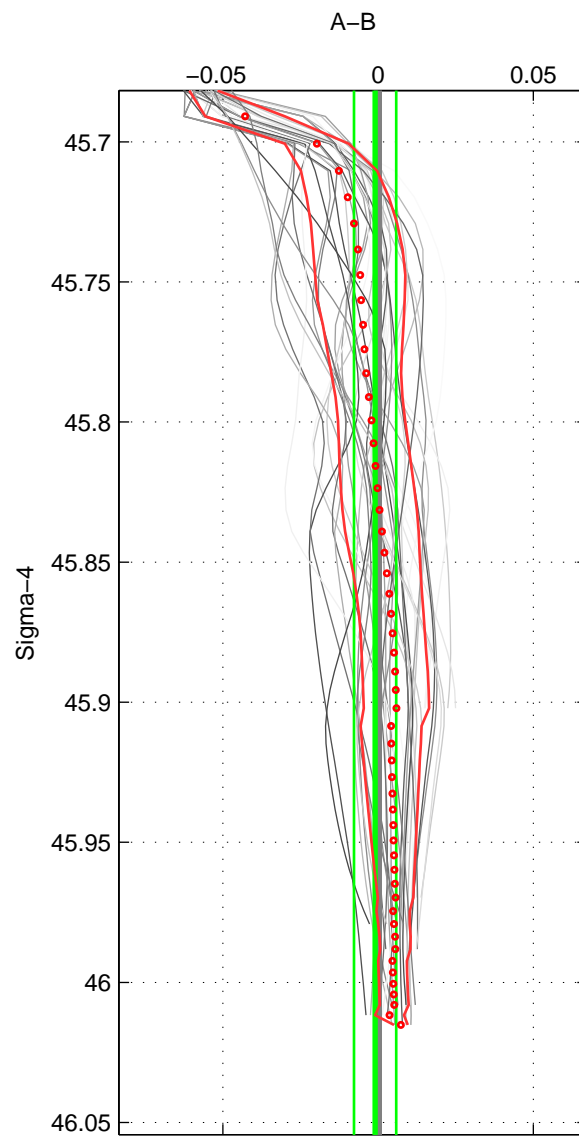

Cruise A (red). Date: Jul 1997 Cruisename: 154-06MT19970707

Cruise B (blue). Date: Sep 2005 Cruisename: 291-64PE20050907

\*\*\* "Favourite" values are means of spaces 1 2 3.

	Offset	O.StDev	Ratio	R.Stdev	Rating
SIGMA:	-0.001	0.007	1.000	0.000	4
THETA:	-0.002	0.006	1.000	0.000	4
DEPTH:	0.012	0.011	1.000	0.000	4
FAV.:	0.003	0.008	1.000	0.000	4

Profiles of A: 7  
 Profiles of B: 7  
 Diff profs : 37  
 WMoffset (A-B): -0.0009903  
 WMoffset stdev: 0.0068043  
 WMratio (A/B): 0.99997  
 WMratio stdev: 0.00019502

Quality (1-5): 4

Profiles of A: 7  
 Profiles of B: 7  
 Diff profs : 37  
 WMoffset (A-B): -0.0020359  
 WMoffset stdev: 0.0063989  
 WMratio (A/B): 0.99994  
 WMratio stdev: 0.00018339

Quality (1-5): 4

Profiles of A: 7  
 Profiles of B: 7  
 Diff profs : 37  
 WMoffset (A-B): 0.01247  
 WMoffset stdev: 0.010527  
 WMratio (A/B): 1.0004  
 WMratio stdev: 0.00030173

Quality (1-5): 4