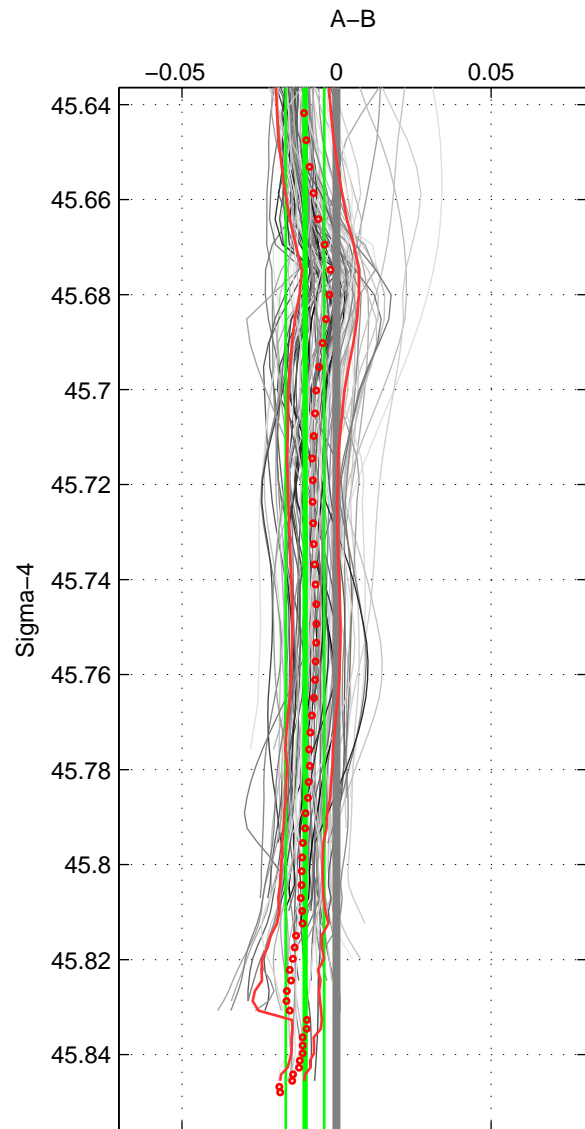

Cruise A (red). Date: May 1997 Cruisename: 152-06MT19970515

Cruise B (blue). Date: Aug 1997 Cruisename: 155-06MT19970815

\*\*\* "Favourite" values are means of spaces 1 2 3.

	Offset	O.StDev	Ratio	R.Stdev	Rating
SIGMA:	-0.010	0.006	1.000	0.000	5
THETA:	-0.009	0.001	1.000	0.000	5
DEPTH:	-0.010	0.008	1.000	0.000	5
FAV. :	-0.010	0.005	1.000	0.000	5

Profiles of A: 16  
 Profiles of B: 35  
 Diff profs : 100  
 WMoffset (A-B): -0.010193  
 WMoffset stdev: 0.0061896  
 WMratio (A/B): 0.99971  
 WMratio stdev: 0.0001773

Quality (1-5): 5

Profiles of A: 16  
 Profiles of B: 35  
 Diff profs : 100  
 WMoffset (A-B): -0.0088185  
 WMoffset stdev: 0.00068028  
 WMratio (A/B): 0.99975  
 WMratio stdev: 1.9484e-05

Quality (1-5): 5

Profiles of A: 16  
 Profiles of B: 35  
 Diff profs : 100  
 WMoffset (A-B): -0.0096494  
 WMoffset stdev: 0.0077288  
 WMratio (A/B): 0.99972  
 WMratio stdev: 0.00022115

Quality (1-5): 5