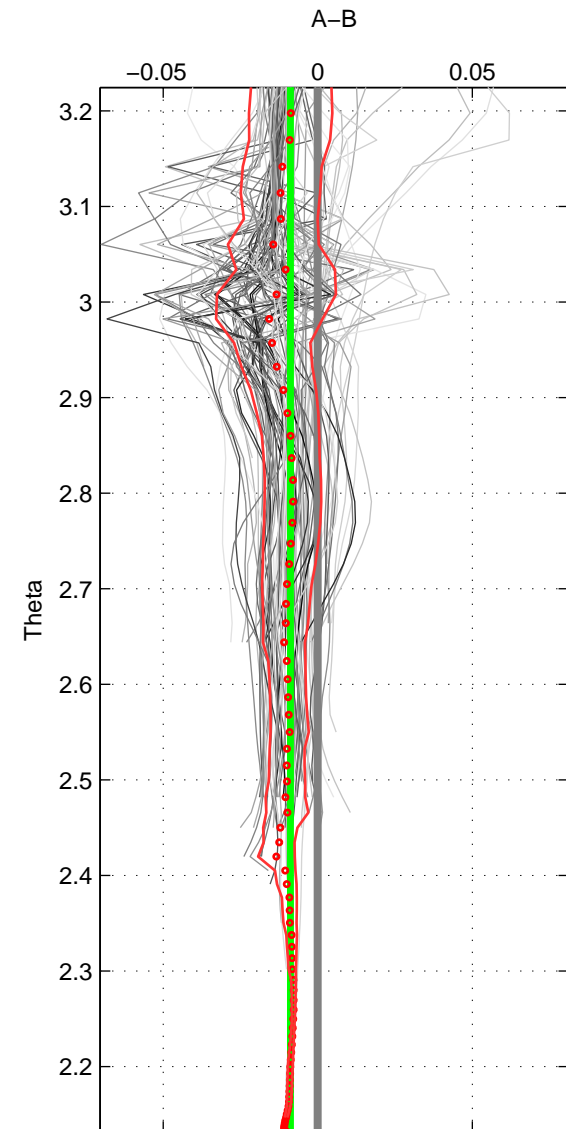

Cruise A (red). Date: May 1997 Cruisename: 152-06MT19970515

Cruise B (blue). Date: Aug 1997 Cruisename: 155-06MT19970815

\*\*\* "Favourite" values are means of spaces 1 2 3.

	Offset	O.StDev	Ratio	R.Stdev	Rating
SIGMA:	-0.010	0.006	1.000	0.000	5
THETA:	-0.009	0.001	1.000	0.000	5
DEPTH:	-0.010	0.008	1.000	0.000	5
FAV. :	-0.010	0.005	1.000	0.000	5

Profiles of A: 16  
 Profiles of B: 35  
 Diff profs : 100  
 WMoffset (A-B): -0.010193  
 WMoffset stdev: 0.0061896  
 WMratio (A/B): 0.99971  
 WMratio stdev: 0.0001773

Quality (1-5): 5

Profiles of A: 16  
 Profiles of B: 35  
 Diff profs : 100  
 WMoffset (A-B): -0.0088185  
 WMoffset stdev: 0.00068028  
 WMratio (A/B): 0.99975  
 WMratio stdev: 1.9484e-05

Quality (1-5): 5

Profiles of A: 16  
 Profiles of B: 35  
 Diff profs : 100  
 WMoffset (A-B): -0.0096494  
 WMoffset stdev: 0.0077288  
 WMratio (A/B): 0.99972  
 WMratio stdev: 0.00022115

Quality (1-5): 5