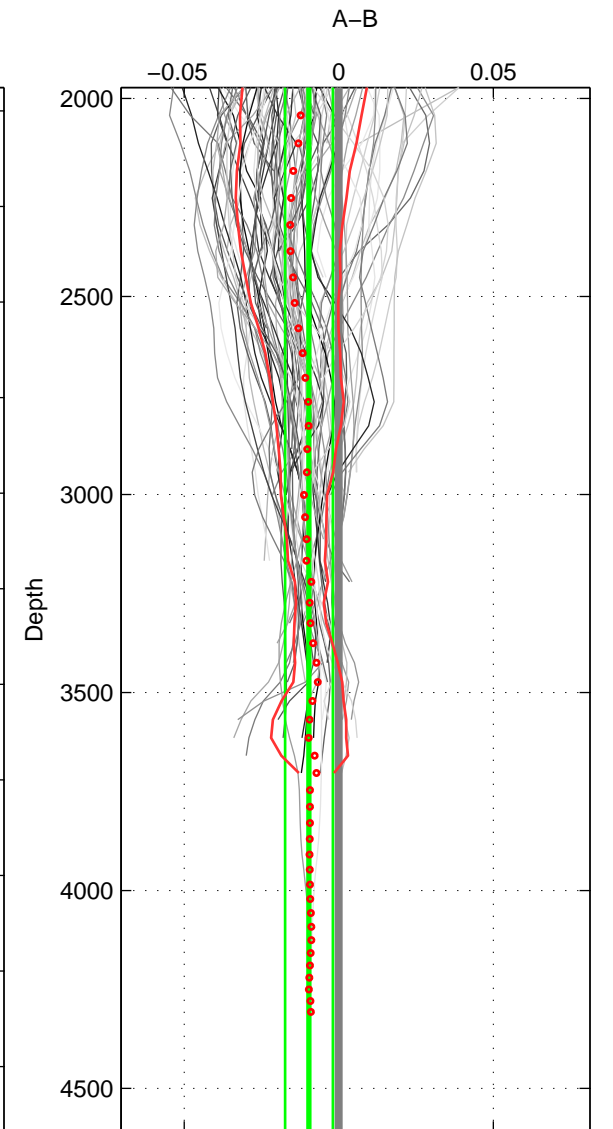

Cruise A (red). Date: May 1997 Cruisename: 152-06MT19970515

Cruise B (blue). Date: Aug 1997 Cruisename: 155-06MT19970815

\*\*\* "Favourite" values are means of spaces 1 2 3.

	Offset	O.StDev	Ratio	R.Stdev	Rating
SIGMA:	-0.010	0.006	1.000	0.000	5
THETA:	-0.009	0.001	1.000	0.000	5
DEPTH:	-0.010	0.008	1.000	0.000	5
FAV. :	-0.010	0.005	1.000	0.000	5

Profiles of A: 16  
 Profiles of B: 35  
 Diff profs : 100  
 WMoffset (A-B): -0.010193  
 WMoffset stdev: 0.0061896  
 WMratio (A/B): 0.99971  
 WMratio stdev: 0.0001773

Quality (1-5): 5

Profiles of A: 16  
 Profiles of B: 35  
 Diff profs : 100  
 WMoffset (A-B): -0.0088185  
 WMoffset stdev: 0.00068028  
 WMratio (A/B): 0.99975  
 WMratio stdev: 1.9484e-05

Quality (1-5): 5

Profiles of A: 16  
 Profiles of B: 35  
 Diff profs : 100  
 WMoffset (A-B): -0.0096494  
 WMoffset stdev: 0.0077288  
 WMratio (A/B): 0.99972  
 WMratio stdev: 0.00022115

Quality (1-5): 5