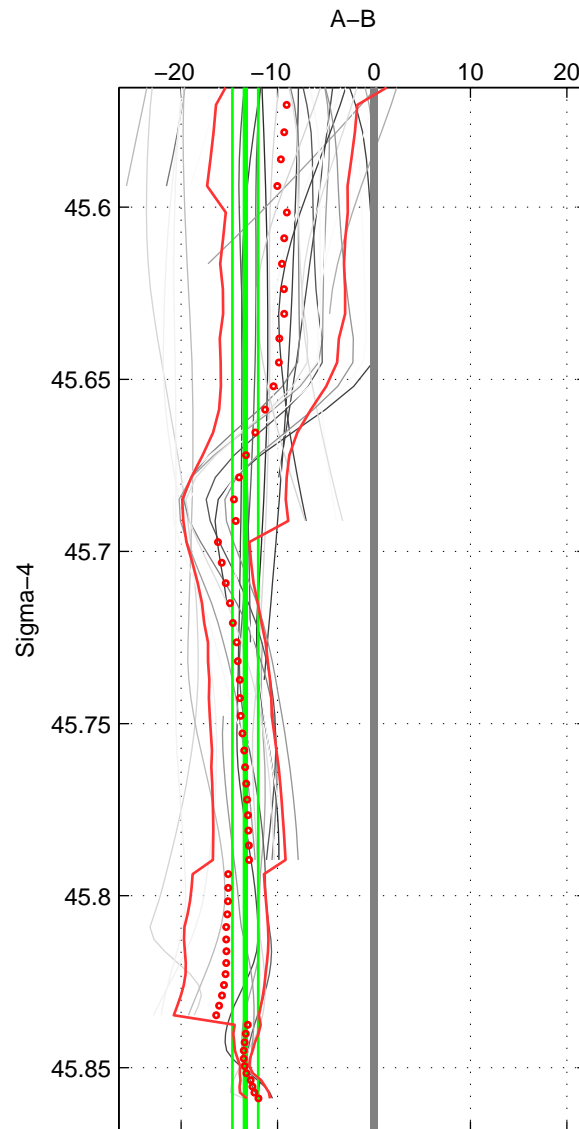

Cruise A (red). Date: Jun 1989 Cruisename: 268-35LU19890509

Cruise B (blue). Date: Aug 1998 Cruisename: 329-OMEX2

*** "Favourite" values are means of spaces 1 2.

	Offset	O.StDev	Ratio	R.Stdev	Rating
SIGMA:	-13.344	1.333	0.994	0.001	5
THETA:	-12.566	1.973	0.995	0.001	5
DEPTH:	-12.998	1.023	0.994	0.000	4
FAV. :	-12.955	1.653	0.994	0.001	5

Profiles of A: 26
 Profiles of B: 6
 Diff profs : 41
 WMoffset (A-B): -13.3439
 WMoffset stdev: 1.3328
 WMratio (A/B): 0.99433
 WMratio stdev: 0.0005652

Quality (1-5): 5

Profiles of A: 26
 Profiles of B: 6
 Diff profs : 43
 WMoffset (A-B): -12.5659
 WMoffset stdev: 1.9725
 WMratio (A/B): 0.99466
 WMratio stdev: 0.00083611

Quality (1-5): 5

Profiles of A: 26
 Profiles of B: 5
 Diff profs : 33
 WMoffset (A-B): -12.9982
 WMoffset stdev: 1.0227
 WMratio (A/B): 0.99448
 WMratio stdev: 0.00043389

Quality (1-5): 4