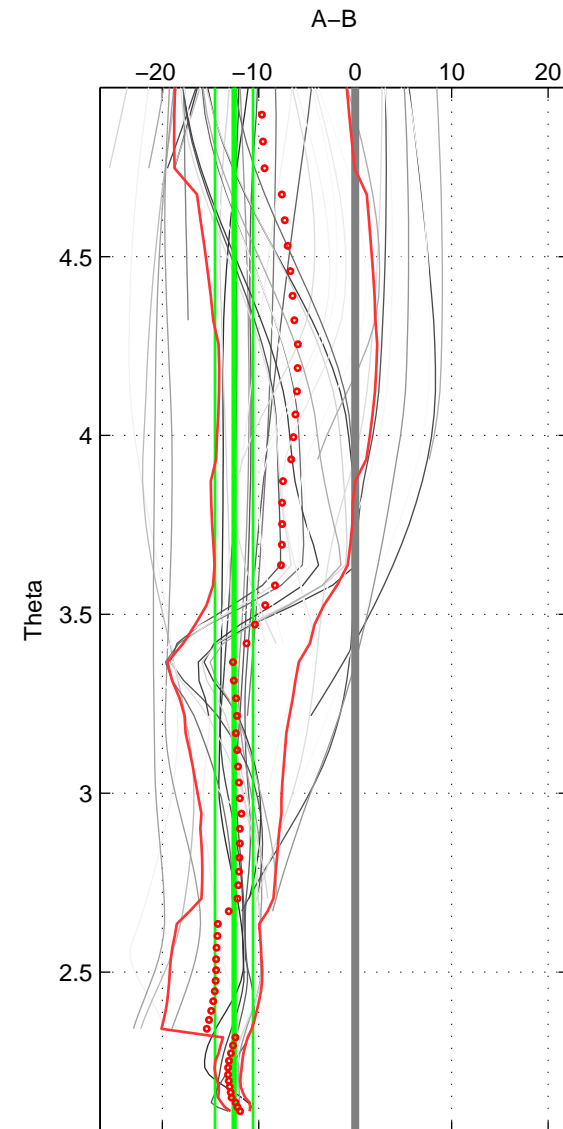

Cruise A (red). Date: Jun 1989 Cruisename: 268-35LU19890509

Cruise B (blue). Date: Aug 1998 Cruisename: 329-OMEX2

*** "Favourite" values are means of spaces 1 2.

	Offset	O.StDev	Ratio	R.Stdev	Rating
SIGMA:	-13.344	1.333	0.994	0.001	5
THETA:	-12.566	1.973	0.995	0.001	5
DEPTH:	-12.998	1.023	0.994	0.000	4
FAV. :	-12.955	1.653	0.994	0.001	5

Profiles of A: 26
 Profiles of B: 6
 Diff profs : 41
 WMoffset (A-B): -13.3439
 WMoffset stdev: 1.3328
 WMratio (A/B): 0.99433
 WMratio stdev: 0.0005652

Quality (1-5): 5

Profiles of A: 26
 Profiles of B: 6
 Diff profs : 43
 WMoffset (A-B): -12.5659
 WMoffset stdev: 1.9725
 WMratio (A/B): 0.99466
 WMratio stdev: 0.00083611

Quality (1-5): 5

Profiles of A: 26
 Profiles of B: 5
 Diff profs : 33
 WMoffset (A-B): -12.9982
 WMoffset stdev: 1.0227
 WMratio (A/B): 0.99448
 WMratio stdev: 0.00043389

Quality (1-5): 4