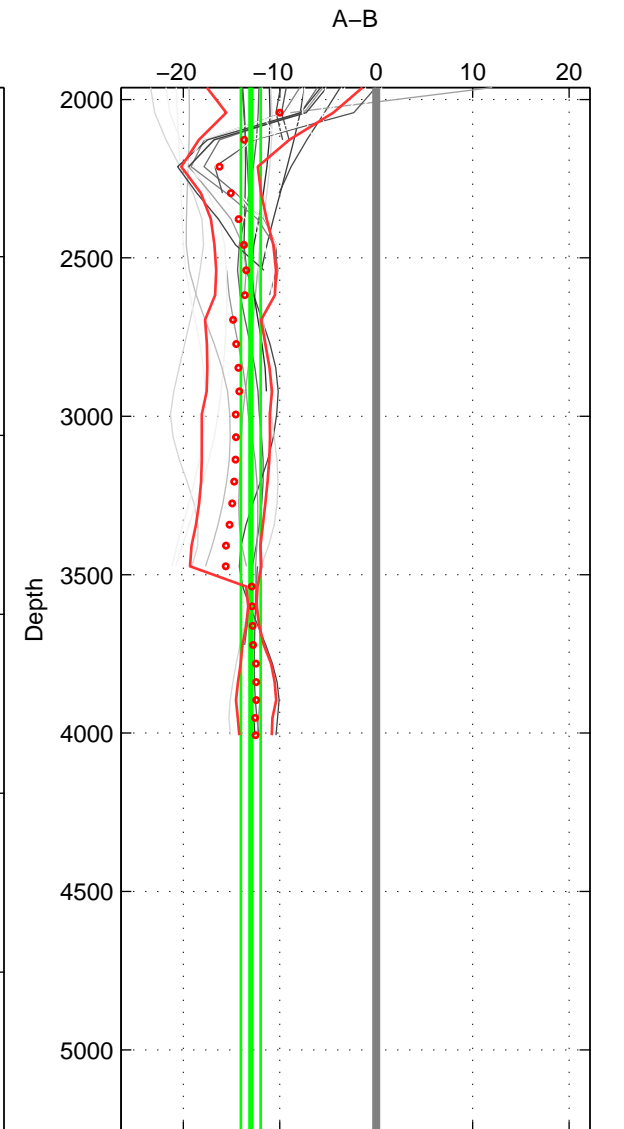

Cruise A (red). Date: Jun 1989 Cruisename: 268-35LU19890509

Cruise B (blue). Date: Aug 1998 Cruisename: 329-OMEX2

*** "Favourite" values are means of spaces 1 2.

	Offset	O.StDev	Ratio	R.Stdev	Rating
SIGMA:	-13.344	1.333	0.994	0.001	5
THETA:	-12.566	1.973	0.995	0.001	5
DEPTH:	-12.998	1.023	0.994	0.000	4
FAV. :	-12.955	1.653	0.994	0.001	5

Profiles of A: 26
 Profiles of B: 6
 Diff profs : 41
 WMoffset (A-B): -13.3439
 WMoffset stdev: 1.3328
 WMratio (A/B): 0.99433
 WMratio stdev: 0.0005652

Quality (1-5): 5

Profiles of A: 26
 Profiles of B: 6
 Diff profs : 43
 WMoffset (A-B): -12.5659
 WMoffset stdev: 1.9725
 WMratio (A/B): 0.99466
 WMratio stdev: 0.00083611

Quality (1-5): 5

Profiles of A: 26
 Profiles of B: 5
 Diff profs : 33
 WMoffset (A-B): -12.9982
 WMoffset stdev: 1.0227
 WMratio (A/B): 0.99448
 WMratio stdev: 0.00043389

Quality (1-5): 4