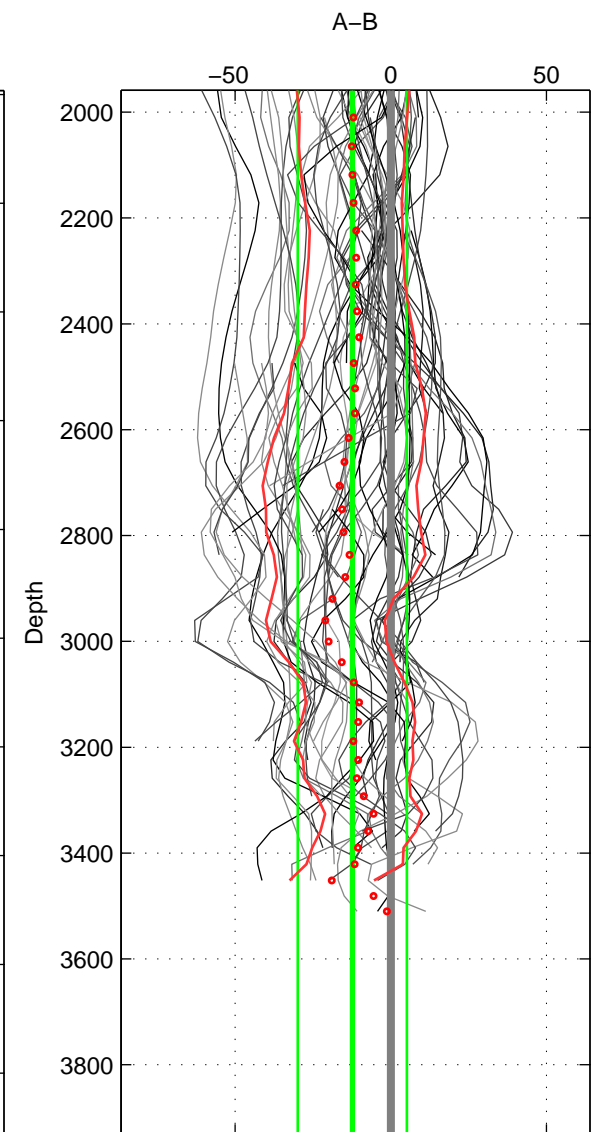

Cruise A (red). Date: Jun 1998 Cruisename: 189-18HU19980622

Cruise B (blue). Date: Jun 2006 Cruisename: 197-18HU20060524

\*\*\* "Favourite" values are means of spaces 1 2 3.

	Offset	O.StDev	Ratio	R.Stdev	Rating
SIGMA:	-10.703	16.442	0.995	0.007	4
THETA:	-11.161	16.585	0.995	0.007	4
DEPTH:	-12.347	17.498	0.995	0.008	4
FAV. :	-11.404	16.842	0.995	0.007	4

Profiles of A: 14  
 Profiles of B: 19  
 Diff profs : 76  
 WMoffset (A-B): -10.7027  
 WMoffset stdev: 16.442  
 WMratio (A/B): 0.99539  
 WMratio stdev: 0.0071074

Quality (1-5): 4

Profiles of A: 14  
 Profiles of B: 19  
 Diff profs : 74  
 WMoffset (A-B): -11.1614  
 WMoffset stdev: 16.5846  
 WMratio (A/B): 0.99518  
 WMratio stdev: 0.0071611

Quality (1-5): 4

Profiles of A: 14  
 Profiles of B: 18  
 Diff profs : 70  
 WMoffset (A-B): -12.3473  
 WMoffset stdev: 17.4983  
 WMratio (A/B): 0.99468  
 WMratio stdev: 0.0075495

Quality (1-5): 4