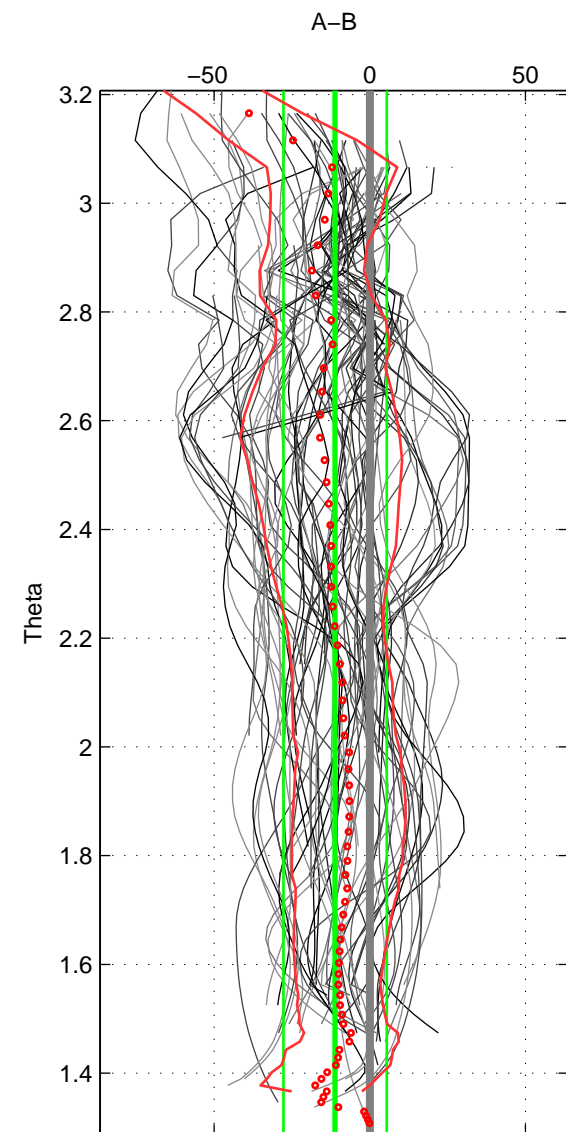

Cruise A (red). Date: Jun 1998 Cruisename: 189-18HU19980622

Cruise B (blue). Date: Jun 2006 Cruisename: 197-18HU20060524

\*\*\* "Favourite" values are means of spaces 1 2 3.

	Offset	O.StDev	Ratio	R.Stdev	Rating
SIGMA:	-10.703	16.442	0.995	0.007	4
THETA:	-11.161	16.585	0.995	0.007	4
DEPTH:	-12.347	17.498	0.995	0.008	4
FAV. :	-11.404	16.842	0.995	0.007	4

Profiles of A: 14  
 Profiles of B: 19  
 Diff profs : 76  
 WMoffset (A-B): -10.7027  
 WMoffset stdev: 16.442  
 WMratio (A/B): 0.99539  
 WMratio stdev: 0.0071074

Quality (1-5): 4

Profiles of A: 14  
 Profiles of B: 19  
 Diff profs : 74  
 WMoffset (A-B): -11.1614  
 WMoffset stdev: 16.5846  
 WMratio (A/B): 0.99518  
 WMratio stdev: 0.0071611

Quality (1-5): 4

Profiles of A: 14  
 Profiles of B: 18  
 Diff profs : 70  
 WMoffset (A-B): -12.3473  
 WMoffset stdev: 17.4983  
 WMratio (A/B): 0.99468  
 WMratio stdev: 0.0075495

Quality (1-5): 4