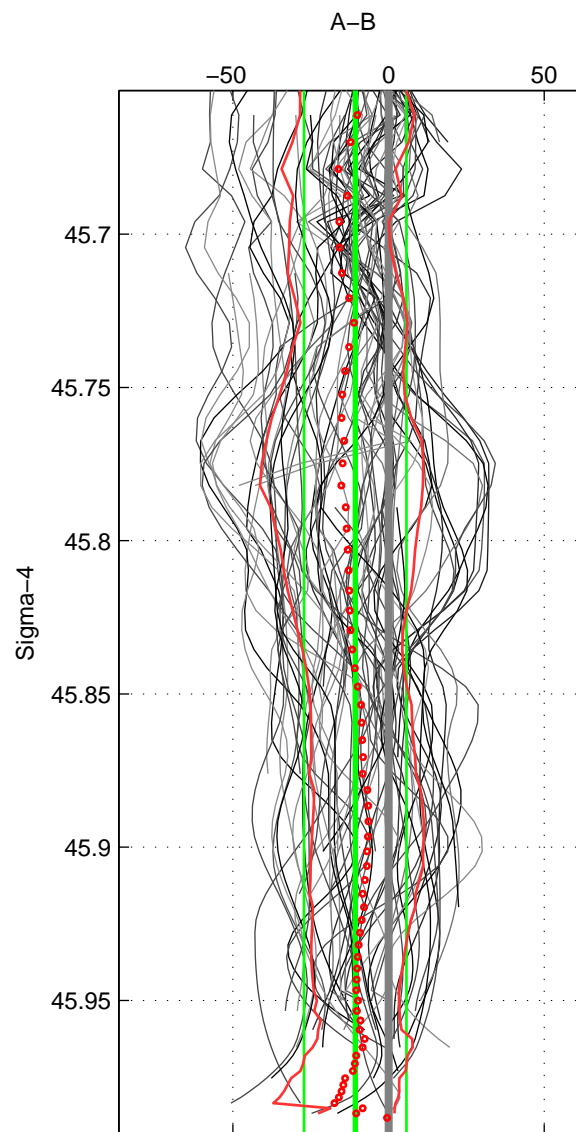

Cruise A (red). Date: Jun 1998 Cruisename: 189-18HU19980622

Cruise B (blue). Date: Jun 2006 Cruisename: 197-18HU20060524

\*\*\* "Favourite" values are means of spaces 1 2 3.

	Offset	O.StDev	Ratio	R.Stdev	Rating
SIGMA:	-10.703	16.442	0.995	0.007	4
THETA:	-11.161	16.585	0.995	0.007	4
DEPTH:	-12.347	17.498	0.995	0.008	4
FAV. :	-11.404	16.842	0.995	0.007	4

Profiles of A: 14  
 Profiles of B: 19  
 Diff profs : 76  
 WMoffset (A-B): -10.7027  
 WMoffset stdev: 16.442  
 WMratio (A/B): 0.99539  
 WMratio stdev: 0.0071074

Quality (1-5): 4

Profiles of A: 14  
 Profiles of B: 19  
 Diff profs : 74  
 WMoffset (A-B): -11.1614  
 WMoffset stdev: 16.5846  
 WMratio (A/B): 0.99518  
 WMratio stdev: 0.0071611

Quality (1-5): 4

Profiles of A: 14  
 Profiles of B: 18  
 Diff profs : 70  
 WMoffset (A-B): -12.3473  
 WMoffset stdev: 17.4983  
 WMratio (A/B): 0.99468  
 WMratio stdev: 0.0075495

Quality (1-5): 4