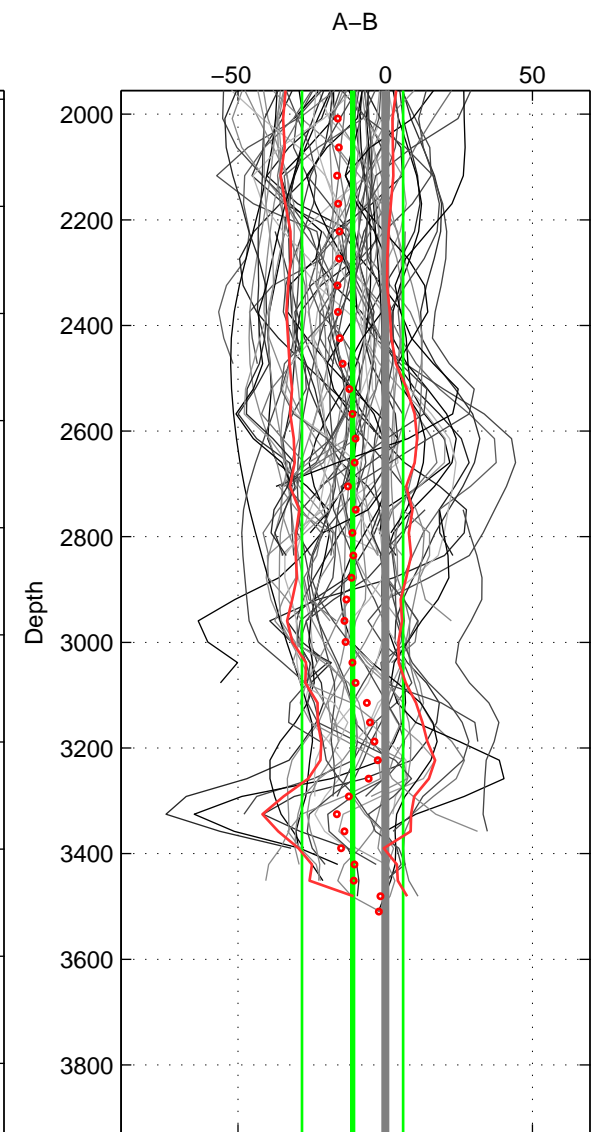

Cruise A (red). Date: Jul 2002 Cruisename: 193-18HU20020623

Cruise B (blue). Date: Jun 2006 Cruisename: 197-18HU20060524

\*\*\* "Favourite" values are means of spaces 1 2 3.

	Offset	O.StDev	Ratio	R.Stdev	Rating
SIGMA:	-9.189	18.408	0.996	0.008	4
THETA:	-7.768	15.109	0.997	0.007	4
DEPTH:	-11.111	17.183	0.995	0.007	4
FAV.:	-9.356	16.900	0.996	0.007	4

Profiles of A: 16  
 Profiles of B: 19  
 Diff profs : 89  
 WMoffset (A-B): -9.1887  
 WMoffset stdev: 18.4081  
 WMratio (A/B): 0.99604  
 WMratio stdev: 0.0079735

Quality (1-5): 4

Profiles of A: 16  
 Profiles of B: 19  
 Diff profs : 89  
 WMoffset (A-B): -7.7684  
 WMoffset stdev: 15.1085  
 WMratio (A/B): 0.99664  
 WMratio stdev: 0.0065566

Quality (1-5): 4

Profiles of A: 16  
 Profiles of B: 18  
 Diff profs : 84  
 WMoffset (A-B): -11.1112  
 WMoffset stdev: 17.1826  
 WMratio (A/B): 0.99521  
 WMratio stdev: 0.0074327

Quality (1-5): 4