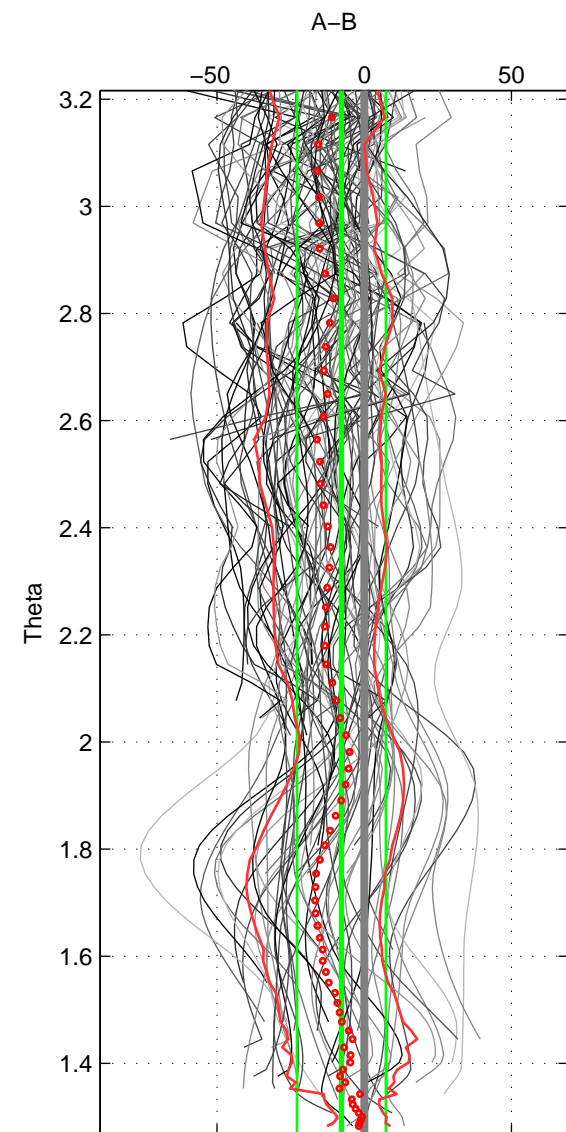

Cruise A (red). Date: Jul 2002 Cruisename: 193-18HU20020623

Cruise B (blue). Date: Jun 2006 Cruisename: 197-18HU20060524

\*\*\* "Favourite" values are means of spaces 1 2 3.

	Offset	O.StDev	Ratio	R.Stdev	Rating
SIGMA:	-9.189	18.408	0.996	0.008	4
THETA:	-7.768	15.109	0.997	0.007	4
DEPTH:	-11.111	17.183	0.995	0.007	4
FAV.:	-9.356	16.900	0.996	0.007	4

Profiles of A: 16  
 Profiles of B: 19  
 Diff profs : 89  
 WMoffset (A-B): -9.1887  
 WMoffset stdev: 18.4081  
 WMratio (A/B): 0.99604  
 WMratio stdev: 0.0079735

Quality (1-5): 4

Profiles of A: 16  
 Profiles of B: 19  
 Diff profs : 89  
 WMoffset (A-B): -7.7684  
 WMoffset stdev: 15.1085  
 WMratio (A/B): 0.99664  
 WMratio stdev: 0.0065566

Quality (1-5): 4

Profiles of A: 16  
 Profiles of B: 18  
 Diff profs : 84  
 WMoffset (A-B): -11.1112  
 WMoffset stdev: 17.1826  
 WMratio (A/B): 0.99521  
 WMratio stdev: 0.0074327

Quality (1-5): 4