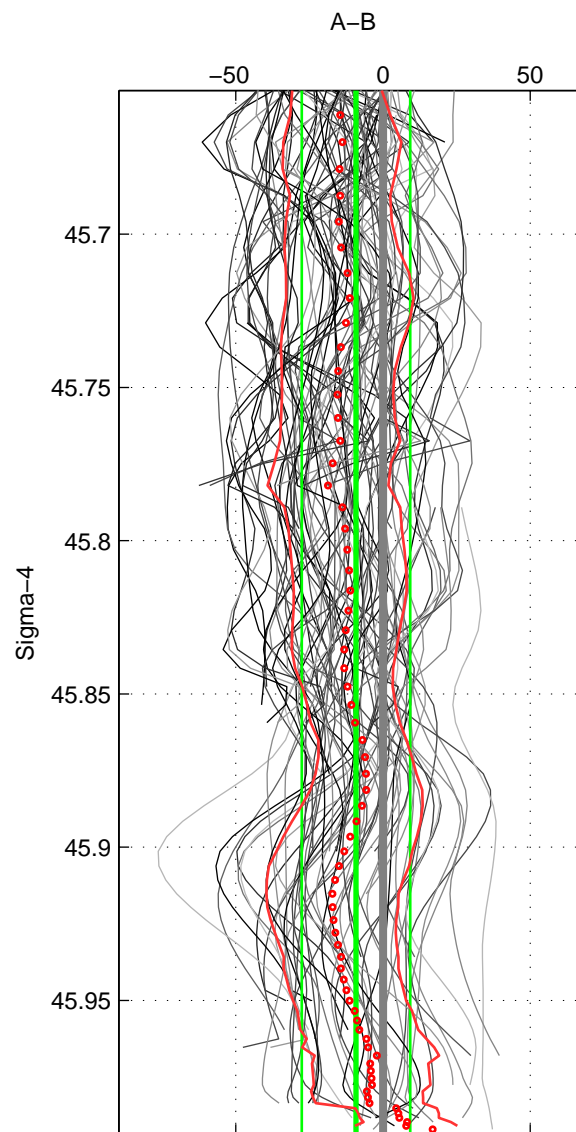

Cruise A (red). Date: Jul 2002 Cruisename: 193-18HU20020623

Cruise B (blue). Date: Jun 2006 Cruisename: 197-18HU20060524

\*\*\* "Favourite" values are means of spaces 1 2 3.

	Offset	O.StDev	Ratio	R.Stdev	Rating
SIGMA:	-9.189	18.408	0.996	0.008	4
THETA:	-7.768	15.109	0.997	0.007	4
DEPTH:	-11.111	17.183	0.995	0.007	4
FAV.:	-9.356	16.900	0.996	0.007	4

Profiles of A: 16  
 Profiles of B: 19  
 Diff profs : 89  
 WMoffset (A-B): -9.1887  
 WMoffset stdev: 18.4081  
 WMratio (A/B): 0.99604  
 WMratio stdev: 0.0079735

Quality (1-5): 4

Profiles of A: 16  
 Profiles of B: 19  
 Diff profs : 89  
 WMoffset (A-B): -7.7684  
 WMoffset stdev: 15.1085  
 WMratio (A/B): 0.99664  
 WMratio stdev: 0.0065566

Quality (1-5): 4

Profiles of A: 16  
 Profiles of B: 18  
 Diff profs : 84  
 WMoffset (A-B): -11.1112  
 WMoffset stdev: 17.1826  
 WMratio (A/B): 0.99521  
 WMratio stdev: 0.0074327

Quality (1-5): 4