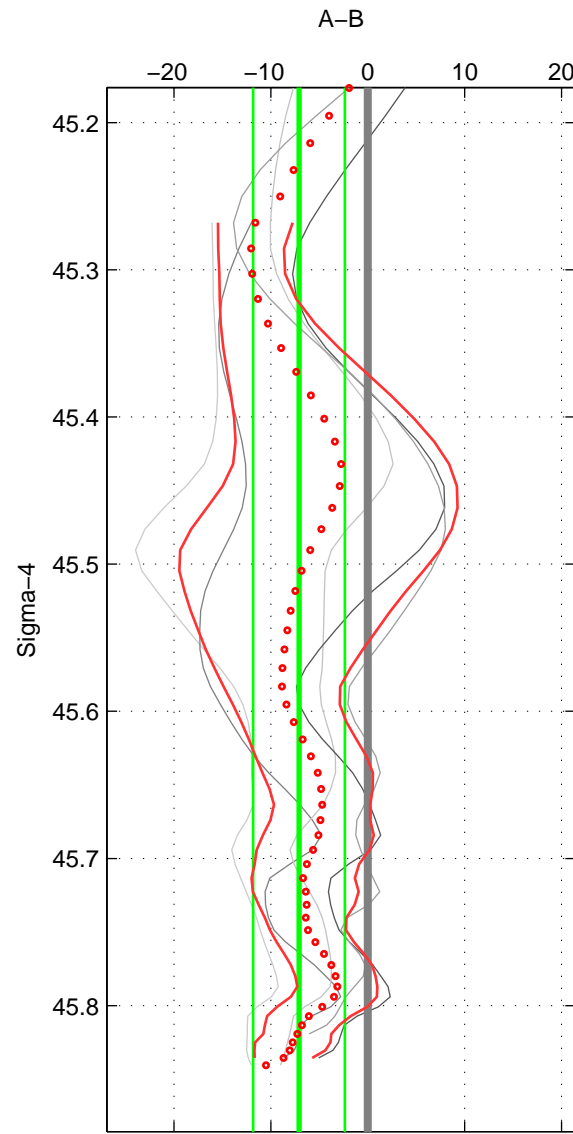

Cruise A (red). Date: Jun 1999 Cruisename: 578-49K619990523
 Cruise B (blue). Date: Sep 1993 Cruisename: 730-90BM19930830

*** "Favourite" values are means of spaces 1 2 3.

	Offset	O.StDev	Ratio	R.Stdev	Rating
SIGMA:	-7.095	4.736	0.997	0.002	2
THETA:	-5.943	4.400	0.998	0.002	2
DEPTH:	-5.669	4.064	0.998	0.002	2
FAV. :	-6.236	4.400	0.997	0.002	2

Profiles of A: 2
 Profiles of B: 3
 Diff profs : 5
 WMoffset (A-B): -7.0953
 WMoffset stdev: 4.7363
 WMratio (A/B): 0.99706
 WMratio stdev: 0.0019649

Quality (1-5): 2

Profiles of A: 2
 Profiles of B: 3
 Diff profs : 5
 WMoffset (A-B): -5.9432
 WMoffset stdev: 4.3996
 WMratio (A/B): 0.99754
 WMratio stdev: 0.0018175

Quality (1-5): 2

Profiles of A: 2
 Profiles of B: 3
 Diff profs : 5
 WMoffset (A-B): -5.6688
 WMoffset stdev: 4.0639
 WMratio (A/B): 0.99765
 WMratio stdev: 0.0016772

Quality (1-5): 2