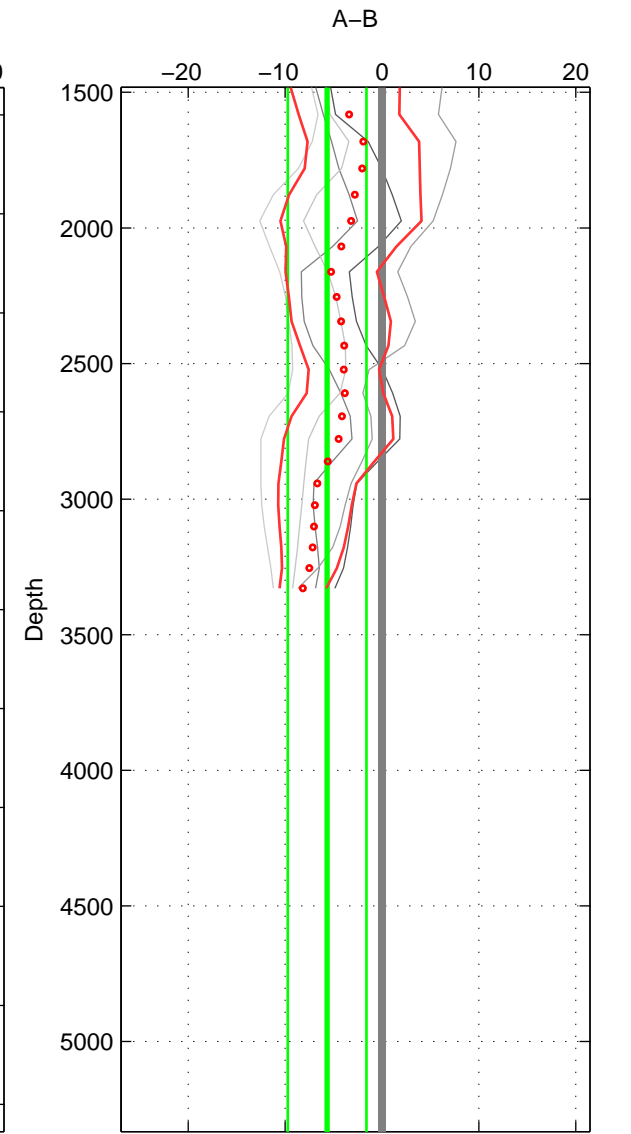

Cruise A (red). Date: Jun 1999 Cruisename: 578-49K619990523
 Cruise B (blue). Date: Sep 1993 Cruisename: 730-90BM19930830

*** "Favourite" values are means of spaces 1 2 3.

	Offset	O.StDev	Ratio	R.Stdev	Rating
SIGMA:	-7.095	4.736	0.997	0.002	2
THETA:	-5.943	4.400	0.998	0.002	2
DEPTH:	-5.669	4.064	0.998	0.002	2
FAV. :	-6.236	4.400	0.997	0.002	2

Profiles of A: 2
 Profiles of B: 3
 Diff profs : 5
 WMoffset (A-B): -7.0953
 WMoffset stdev: 4.7363
 WMratio (A/B): 0.99706
 WMratio stdev: 0.0019649

Quality (1-5): 2

Profiles of A: 2
 Profiles of B: 3
 Diff profs : 5
 WMoffset (A-B): -5.9432
 WMoffset stdev: 4.3996
 WMratio (A/B): 0.99754
 WMratio stdev: 0.0018175

Quality (1-5): 2

Profiles of A: 2
 Profiles of B: 3
 Diff profs : 5
 WMoffset (A-B): -5.6688
 WMoffset stdev: 4.0639
 WMratio (A/B): 0.99765
 WMratio stdev: 0.0016772

Quality (1-5): 2