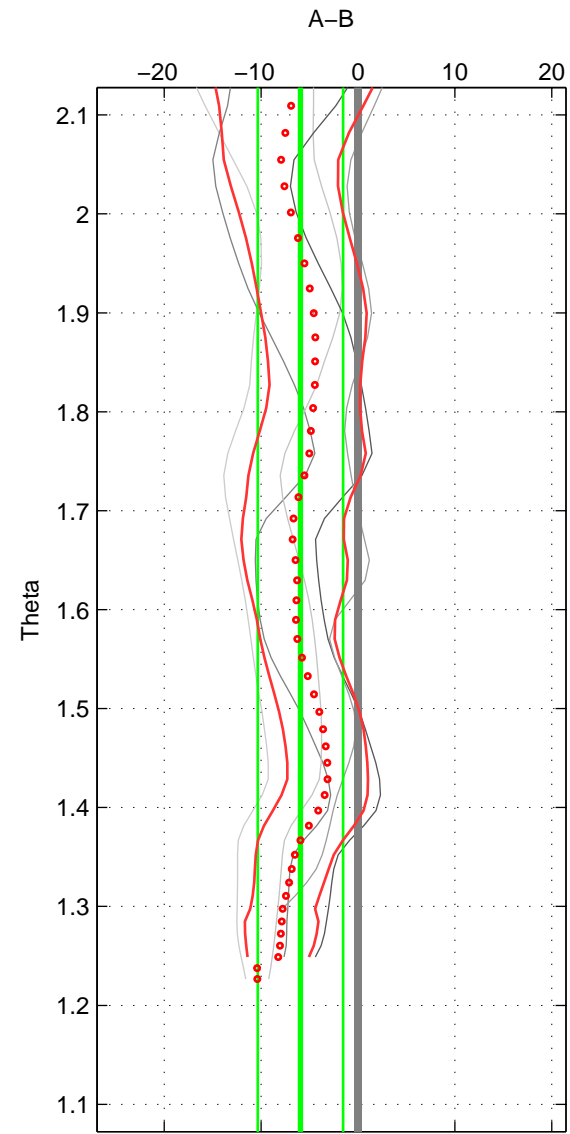

Cruise A (red). Date: Jun 1999 Cruisename: 578-49K619990523
 Cruise B (blue). Date: Sep 1993 Cruisename: 730-90BM19930830

*** "Favourite" values are means of spaces 1 2 3.

	Offset	O.StDev	Ratio	R.Stdev	Rating
SIGMA:	-7.095	4.736	0.997	0.002	2
THETA:	-5.943	4.400	0.998	0.002	2
DEPTH:	-5.669	4.064	0.998	0.002	2
FAV. :	-6.236	4.400	0.997	0.002	2

Profiles of A: 2
 Profiles of B: 3
 Diff profs : 5
 WMoffset (A-B): -7.0953
 WMoffset stdev: 4.7363
 WMratio (A/B): 0.99706
 WMratio stdev: 0.0019649

Quality (1-5): 2

Profiles of A: 2
 Profiles of B: 3
 Diff profs : 5
 WMoffset (A-B): -5.9432
 WMoffset stdev: 4.3996
 WMratio (A/B): 0.99754
 WMratio stdev: 0.0018175

Quality (1-5): 2

Profiles of A: 2
 Profiles of B: 3
 Diff profs : 5
 WMoffset (A-B): -5.6688
 WMoffset stdev: 4.0639
 WMratio (A/B): 0.99765
 WMratio stdev: 0.0016772

Quality (1-5): 2