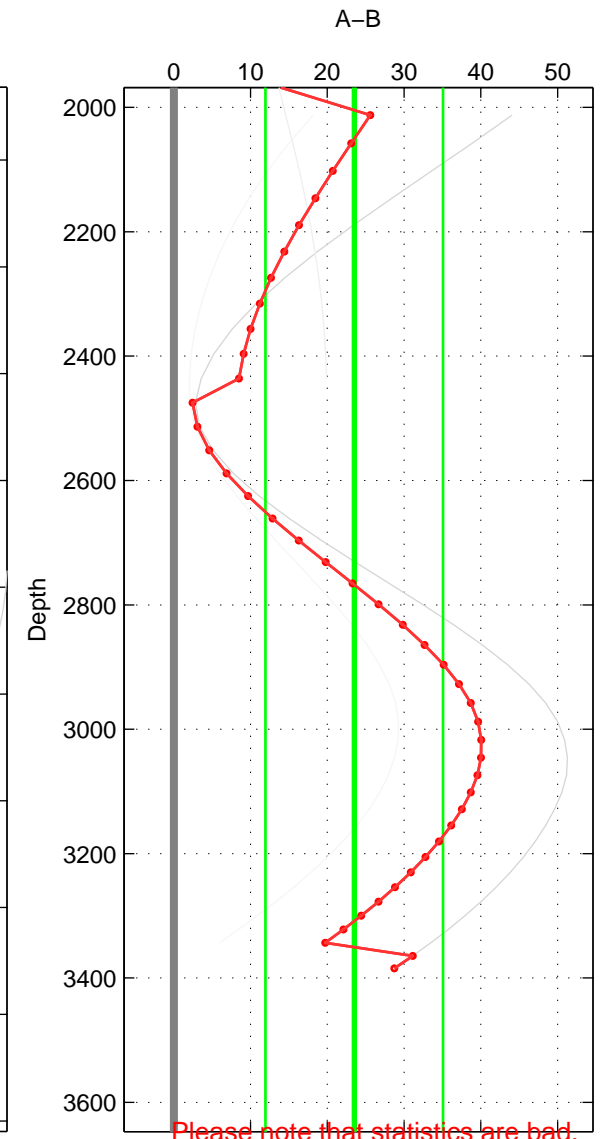

Cruise A (red). Date: Sep 1993 Cruisename: 33-18SN19950803
 Cruise B (blue). Date: Aug 2007 Cruisename: 45-18SN20070726

*** "Favourite" values are means of spaces 1 2 3.

	Offset	O.StDev	Ratio	R.Stdev	Rating
SIGMA:	13.128	8.427	1.006	0.004	2
THETA:	21.584	9.823	1.009	0.004	2
DEPTH:	23.507	11.574	1.010	0.005	2
FAV.:	19.406	9.941	1.008	0.004	2

Please note that statistics are bad.

Profiles of A: 2
 Profiles of B: 2
 Diff profs: 3
 WMoffset (A-B): 13.1275
 WMoffset stdev: 8.4275
 WMratio (A/B): 1.0057
 WMratio stdev: 0.0036858

Quality (1-5): 2

Please note that statistics are bad.

Profiles of A: 2
 Profiles of B: 2
 Diff profs: 3
 WMoffset (A-B): 21.5839
 WMoffset stdev: 9.8232
 WMratio (A/B): 1.0094
 WMratio stdev: 0.0043012

Quality (1-5): 2

Please note that statistics are bad.

Profiles of A: 2
 Profiles of B: 2
 Diff profs: 3
 WMoffset (A-B): 23.5072
 WMoffset stdev: 11.5737
 WMratio (A/B): 1.0103
 WMratio stdev: 0.0050845