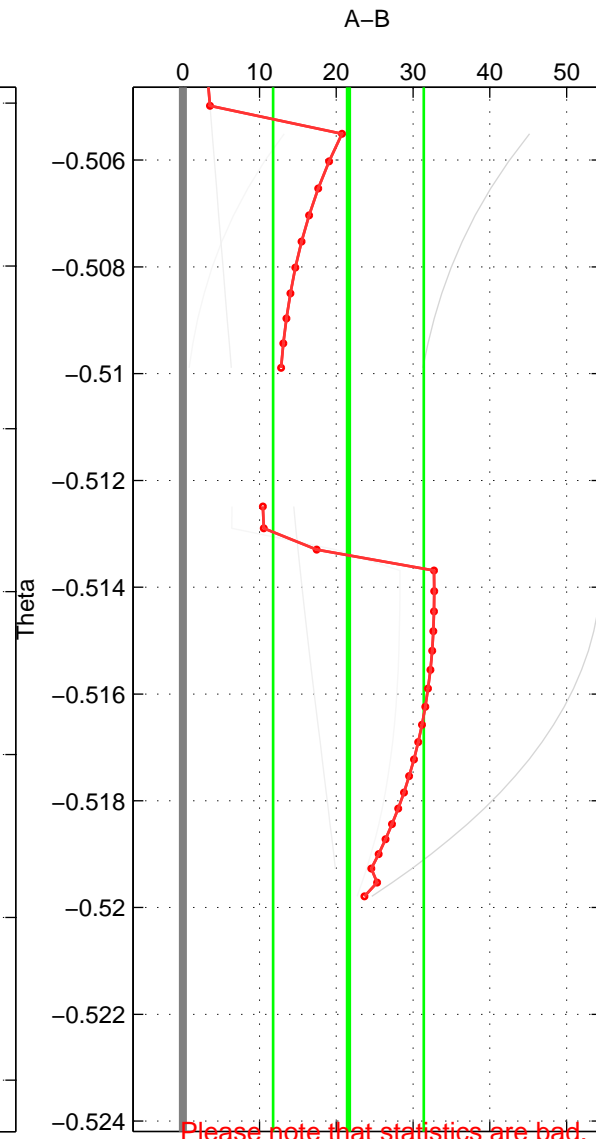

Cruise A (red). Date: Sep 1993 Cruisename: 33-18SN19950803
 Cruise B (blue). Date: Aug 2007 Cruisename: 45-18SN20070726

*** "Favourite" values are means of spaces 1 2 3.

	Offset	O.StDev	Ratio	R.Stdev	Rating
SIGMA:	13.128	8.427	1.006	0.004	2
THETA:	21.584	9.823	1.009	0.004	2
DEPTH:	23.507	11.574	1.010	0.005	2
FAV.:	19.406	9.941	1.008	0.004	2

Please note that statistics are bad.

Profiles of A: 2
 Profiles of B: 2
 Diff profs: 3
 WMoffset (A-B): 13.1275
 WMoffset stdev: 8.4275
 WMratio (A/B): 1.0057
 WMratio stdev: 0.0036858

Quality (1-5): 2

Please note that statistics are bad.

Profiles of A: 2
 Profiles of B: 2
 Diff profs: 3
 WMoffset (A-B): 21.5839
 WMoffset stdev: 9.8232
 WMratio (A/B): 1.0094
 WMratio stdev: 0.0043012

Quality (1-5): 2

Please note that statistics are bad.

Profiles of A: 2
 Profiles of B: 2
 Diff profs: 3
 WMoffset (A-B): 23.5072
 WMoffset stdev: 11.5737
 WMratio (A/B): 1.0103
 WMratio stdev: 0.0050845