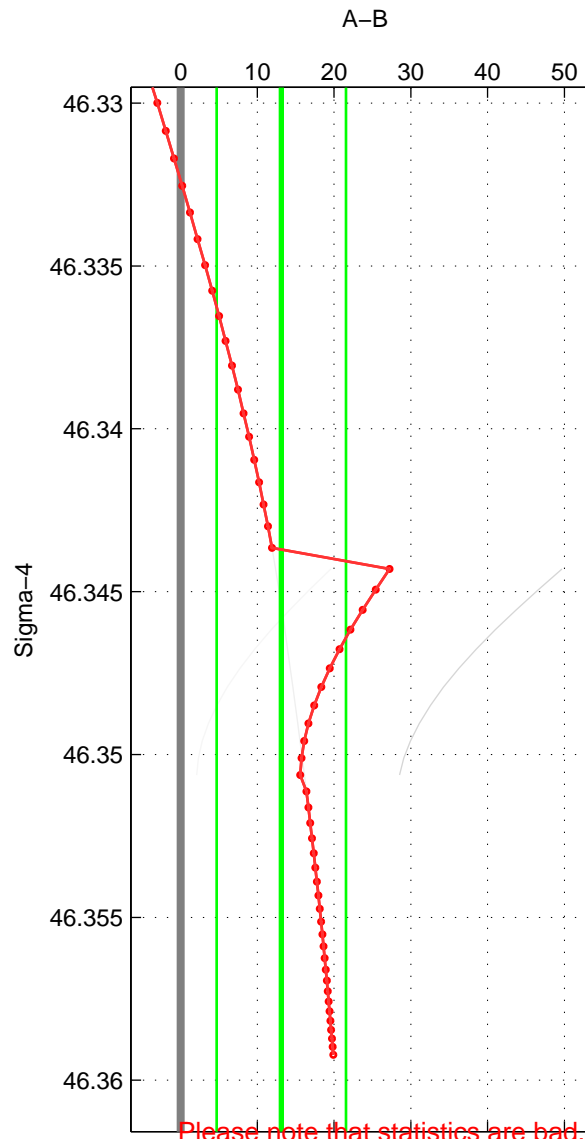

Cruise A (red). Date: Sep 1993 Cruisename: 33-18SN19950803
 Cruise B (blue). Date: Aug 2007 Cruisename: 45-18SN20070726

*** "Favourite" values are means of spaces 1 2 3.

	Offset	O.StDev	Ratio	R.Stdev	Rating
SIGMA:	13.128	8.427	1.006	0.004	2
THETA:	21.584	9.823	1.009	0.004	2
DEPTH:	23.507	11.574	1.010	0.005	2
FAV.:	19.406	9.941	1.008	0.004	2

Please note that statistics are bad.

Profiles of A: 2
 Profiles of B: 2
 Diff profs: 3
 WMoffset (A-B): 13.1275
 WMoffset stdev: 8.4275
 WMratio (A/B): 1.0057
 WMratio stdev: 0.0036858

Quality (1-5): 2

Please note that statistics are bad.

Profiles of A: 2
 Profiles of B: 2
 Diff profs: 3
 WMoffset (A-B): 21.5839
 WMoffset stdev: 9.8232
 WMratio (A/B): 1.0094
 WMratio stdev: 0.0043012

Quality (1-5): 2

Please note that statistics are bad.

Profiles of A: 2
 Profiles of B: 2
 Diff profs: 3
 WMoffset (A-B): 23.5072
 WMoffset stdev: 11.5737
 WMratio (A/B): 1.0103
 WMratio stdev: 0.0050845