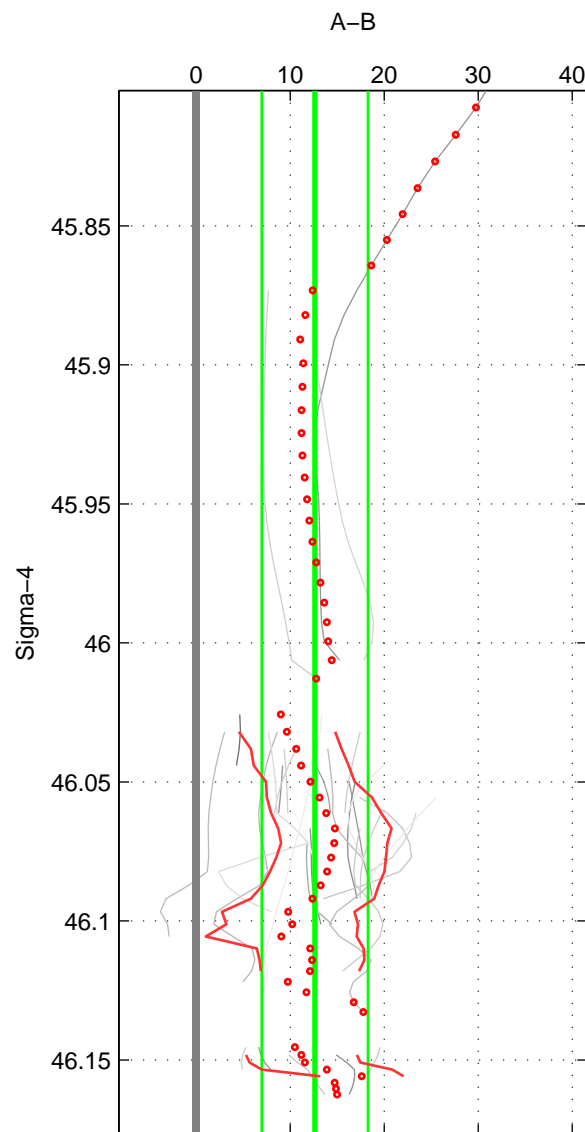

Cruise A (red). Date: Oct 2007 Cruisename: 128-06AQ20071128
 Cruise B (blue). Date: Dec 1983 Cruisename: 222-316N19831007

*** "Favourite" values are those of space 2.

	Offset	O.StDev	Ratio	R.Stdev	Rating
SIGMA:	12.624	5.648	1.005	0.002	4
THETA:	14.566	4.199	1.006	0.002	5
DEPTH:	12.638	5.328	1.005	0.002	4
FAV.:	14.566	4.199	1.006	0.002	5

Profiles of A: 24
 Profiles of B: 8
 Diff profs: 28
 WMoffset (A-B): 12.6243
 WMoffset stdev: 5.6484
 WMratio (A/B): 1.0054
 WMratio stdev: 0.0024073

Quality (1-5): 4

Profiles of A: 24
 Profiles of B: 8
 Diff profs: 28
 WMoffset (A-B): 14.5663
 WMoffset stdev: 4.1992
 WMratio (A/B): 1.0062
 WMratio stdev: 0.0017949

Quality (1-5): 5

Profiles of A: 24
 Profiles of B: 8
 Diff profs: 24
 WMoffset (A-B): 12.6383
 WMoffset stdev: 5.3277
 WMratio (A/B): 1.0054
 WMratio stdev: 0.0022748

Quality (1-5): 4