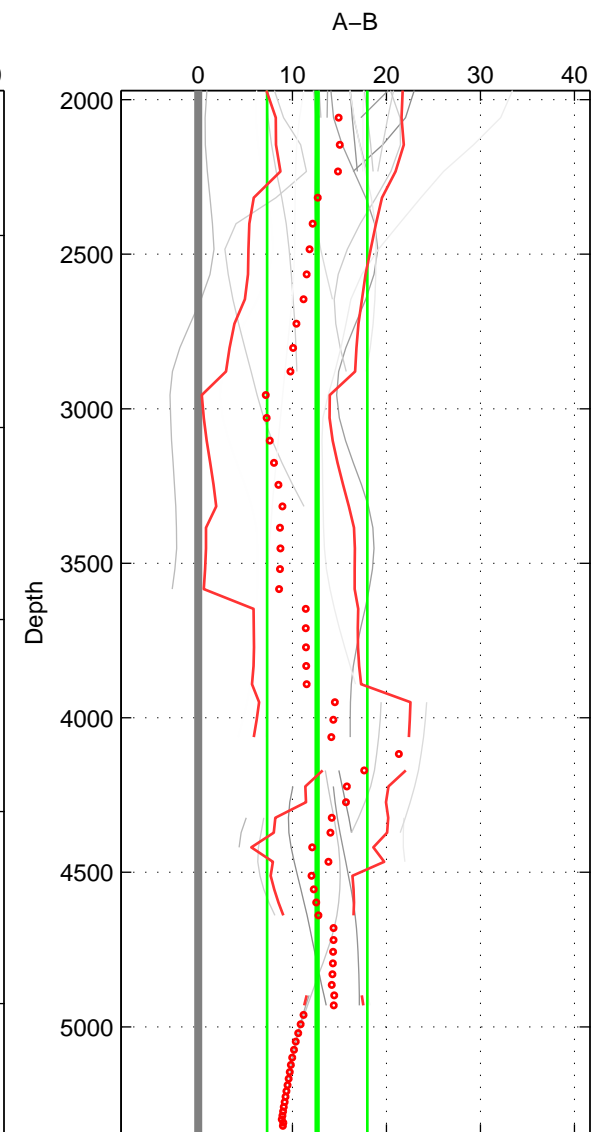

Cruise A (red). Date: Oct 2007 Cruisename: 128-06AQ20071128
 Cruise B (blue). Date: Dec 1983 Cruisename: 222-316N19831007

*** "Favourite" values are those of space 2.

	Offset	O.StDev	Ratio	R.Stdev	Rating
SIGMA:	12.624	5.648	1.005	0.002	4
THETA:	14.566	4.199	1.006	0.002	5
DEPTH:	12.638	5.328	1.005	0.002	4
FAV.:	14.566	4.199	1.006	0.002	5

Profiles of A: 24
 Profiles of B: 8
 Diff profs: 28
 WMoffset (A-B): 12.6243
 WMoffset stdev: 5.6484
 WMratio (A/B): 1.0054
 WMratio stdev: 0.0024073

Quality (1-5): 4

Profiles of A: 24
 Profiles of B: 8
 Diff profs: 28
 WMoffset (A-B): 14.5663
 WMoffset stdev: 4.1992
 WMratio (A/B): 1.0062
 WMratio stdev: 0.0017949

Quality (1-5): 5

Profiles of A: 24
 Profiles of B: 8
 Diff profs: 24
 WMoffset (A-B): 12.6383
 WMoffset stdev: 5.3277
 WMratio (A/B): 1.0054
 WMratio stdev: 0.0022748

Quality (1-5): 4