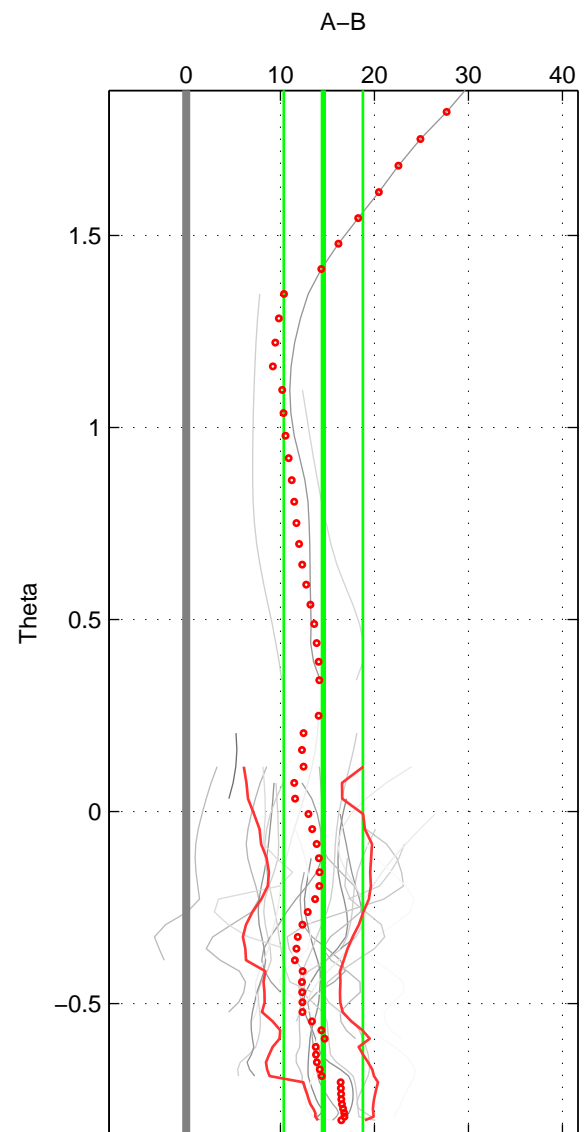

Cruise A (red). Date: Oct 2007 Cruisename: 128-06AQ20071128
 Cruise B (blue). Date: Dec 1983 Cruisename: 222-316N19831007

*** "Favourite" values are those of space 2.

	Offset	O.StDev	Ratio	R.Stdev	Rating
SIGMA:	12.624	5.648	1.005	0.002	4
THETA:	14.566	4.199	1.006	0.002	5
DEPTH:	12.638	5.328	1.005	0.002	4
FAV.:	14.566	4.199	1.006	0.002	5

Profiles of A: 24
 Profiles of B: 8
 Diff profs: 28
 WMoffset (A-B): 12.6243
 WMoffset stdev: 5.6484
 WMratio (A/B): 1.0054
 WMratio stdev: 0.0024073

Quality (1-5): 4

Profiles of A: 24
 Profiles of B: 8
 Diff profs: 28
 WMoffset (A-B): 14.5663
 WMoffset stdev: 4.1992
 WMratio (A/B): 1.0062
 WMratio stdev: 0.0017949

Quality (1-5): 5

Profiles of A: 24
 Profiles of B: 8
 Diff profs: 24
 WMoffset (A-B): 12.6383
 WMoffset stdev: 5.3277
 WMratio (A/B): 1.0054
 WMratio stdev: 0.0022748

Quality (1-5): 4