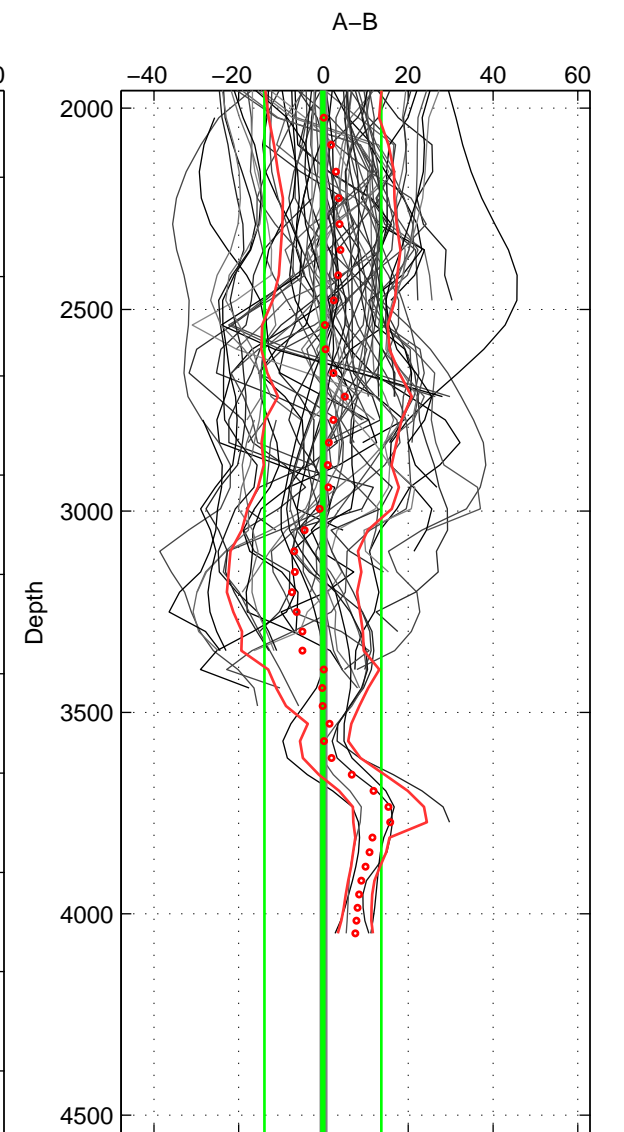

Cruise A (red). Date: Jun 2006 Cruisename: 197-18HU20060524

Cruise B (blue). Date: May 2010 Cruisename: 201-18HU20100513

\*\*\* "Favourite" values are means of spaces 1 2 3.

	Offset	O.StDev	Ratio	R.Stdev	Rating
SIGMA:	-3.425	13.101	0.999	0.006	5
THETA:	-1.123	14.922	1.000	0.006	5
DEPTH:	-0.144	13.805	1.000	0.006	5
FAV. :	-1.564	13.943	0.999	0.006	5

Profiles of A: 19  
 Profiles of B: 23  
 Diff profs : 82  
 WMoffset (A-B): -3.4247  
 WMoffset stdev: 13.1011  
 WMratio (A/B): 0.99852  
 WMratio stdev: 0.0056773

Quality (1-5): 5

Profiles of A: 19  
 Profiles of B: 23  
 Diff profs : 82  
 WMoffset (A-B): -1.1234  
 WMoffset stdev: 14.922  
 WMratio (A/B): 0.99952  
 WMratio stdev: 0.0064667

Quality (1-5): 5

Profiles of A: 18  
 Profiles of B: 23  
 Diff profs : 78  
 WMoffset (A-B): -0.14391  
 WMoffset stdev: 13.8053  
 WMratio (A/B): 0.99994  
 WMratio stdev: 0.0059796

Quality (1-5): 5