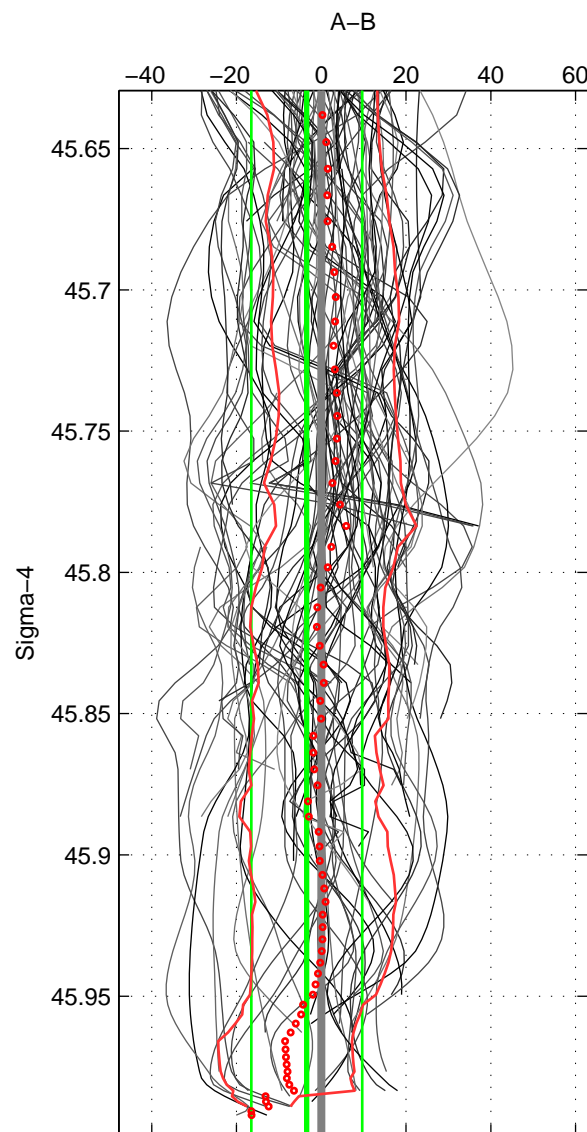

Cruise A (red). Date: Jun 2006 Cruisename: 197-18HU20060524

Cruise B (blue). Date: May 2010 Cruisename: 201-18HU20100513

\*\*\* "Favourite" values are means of spaces 1 2 3.

	Offset	O.StDev	Ratio	R.Stdev	Rating
SIGMA:	-3.425	13.101	0.999	0.006	5
THETA:	-1.123	14.922	1.000	0.006	5
DEPTH:	-0.144	13.805	1.000	0.006	5
FAV. :	-1.564	13.943	0.999	0.006	5

Profiles of A: 19  
 Profiles of B: 23  
 Diff profs : 82  
 WMoffset (A-B): -3.4247  
 WMoffset stdev: 13.1011  
 WMratio (A/B): 0.99852  
 WMratio stdev: 0.0056773

Quality (1-5): 5

Profiles of A: 19  
 Profiles of B: 23  
 Diff profs : 82  
 WMoffset (A-B): -1.1234  
 WMoffset stdev: 14.922  
 WMratio (A/B): 0.99952  
 WMratio stdev: 0.0064667

Quality (1-5): 5

Profiles of A: 18  
 Profiles of B: 23  
 Diff profs : 78  
 WMoffset (A-B): -0.14391  
 WMoffset stdev: 13.8053  
 WMratio (A/B): 0.99994  
 WMratio stdev: 0.0059796

Quality (1-5): 5