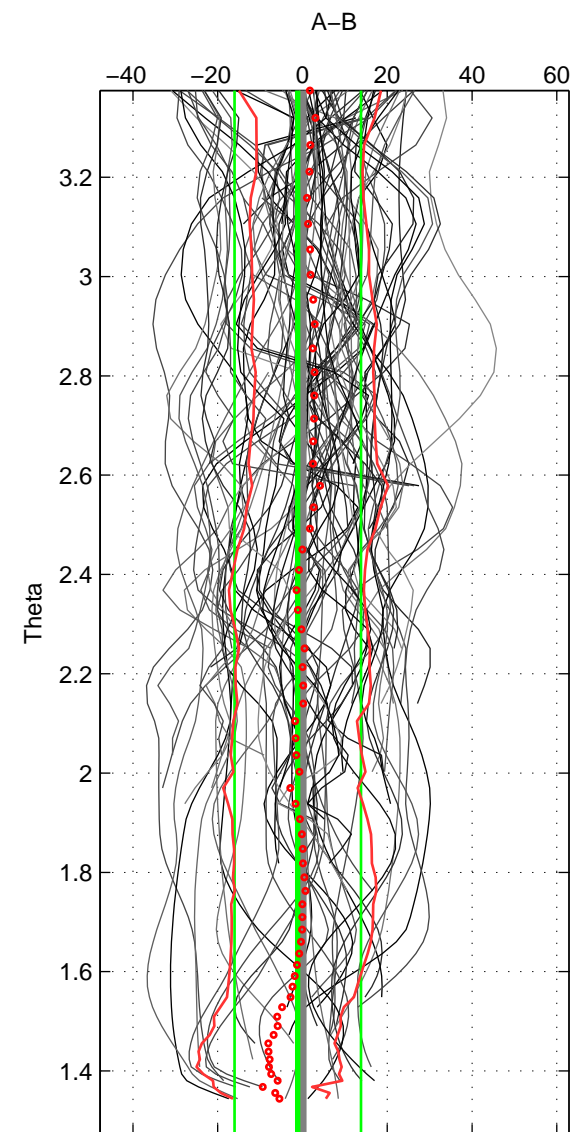

Cruise A (red). Date: Jun 2006 Cruisename: 197-18HU20060524

Cruise B (blue). Date: May 2010 Cruisename: 201-18HU20100513

\*\*\* "Favourite" values are means of spaces 1 2 3.

	Offset	O.StDev	Ratio	R.Stdev	Rating
SIGMA:	-3.425	13.101	0.999	0.006	5
THETA:	-1.123	14.922	1.000	0.006	5
DEPTH:	-0.144	13.805	1.000	0.006	5
FAV. :	-1.564	13.943	0.999	0.006	5

Profiles of A: 19  
 Profiles of B: 23  
 Diff profs : 82  
 WMoffset (A-B): -3.4247  
 WMoffset stdev: 13.1011  
 WMratio (A/B): 0.99852  
 WMratio stdev: 0.0056773

Quality (1-5): 5

Profiles of A: 19  
 Profiles of B: 23  
 Diff profs : 82  
 WMoffset (A-B): -1.1234  
 WMoffset stdev: 14.922  
 WMratio (A/B): 0.99952  
 WMratio stdev: 0.0064667

Quality (1-5): 5

Profiles of A: 18  
 Profiles of B: 23  
 Diff profs : 78  
 WMoffset (A-B): -0.14391  
 WMoffset stdev: 13.8053  
 WMratio (A/B): 0.99994  
 WMratio stdev: 0.0059796

Quality (1-5): 5