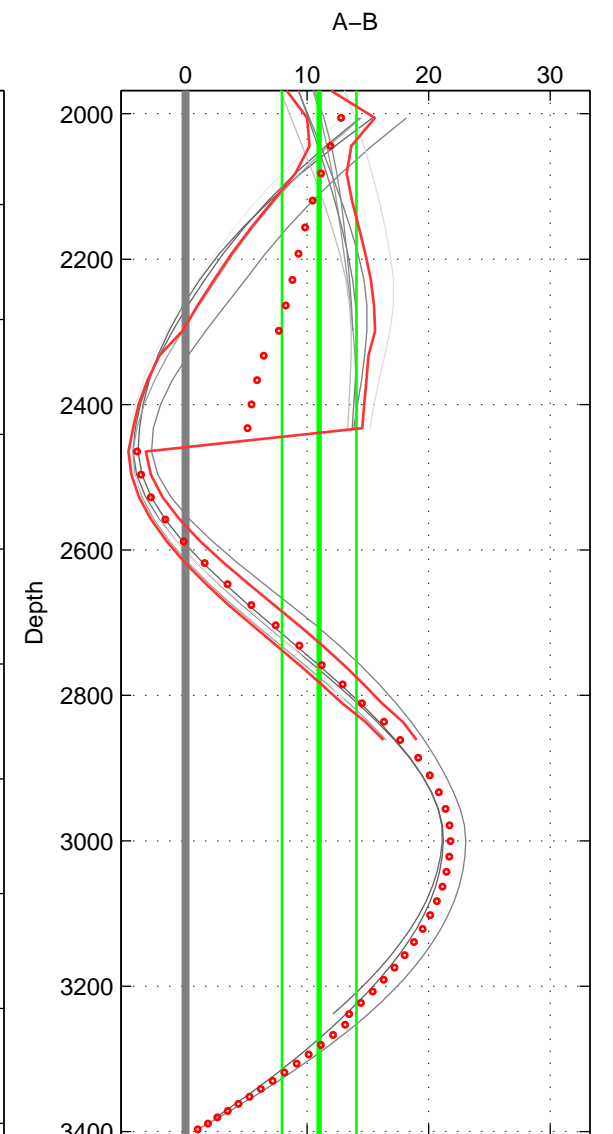

Cruise A (red). Date: Sep 1993 Cruisename: 33-18SN19950803
 Cruise B (blue). Date: Sep 2002 Cruisename: 67-49NZ20020822

*** "Favourite" values are means of spaces 1 2 3.

	Offset	O.StDev	Ratio	R.Stdev	Rating
SIGMA:	9.676	3.016	1.004	0.001	2
THETA:	10.469	4.001	1.005	0.002	2
DEPTH:	10.991	3.058	1.005	0.001	2
FAV. :	10.379	3.358	1.005	0.001	2

Profiles of A: 2
 Profiles of B: 6
 Diff profs : 11
 WMoffset (A-B): 9.6764
 WMoffset stdev: 3.0156
 WMratio (A/B): 1.0042
 WMratio stdev: 0.0013163

Quality (1-5): 2

Profiles of A: 2
 Profiles of B: 6
 Diff profs : 11
 WMoffset (A-B): 10.4685
 WMoffset stdev: 4.0008
 WMratio (A/B): 1.0046
 WMratio stdev: 0.0017431

Quality (1-5): 2

Profiles of A: 2
 Profiles of B: 6
 Diff profs : 11
 WMoffset (A-B): 10.9911
 WMoffset stdev: 3.0581
 WMratio (A/B): 1.0048
 WMratio stdev: 0.0013362

Quality (1-5): 2