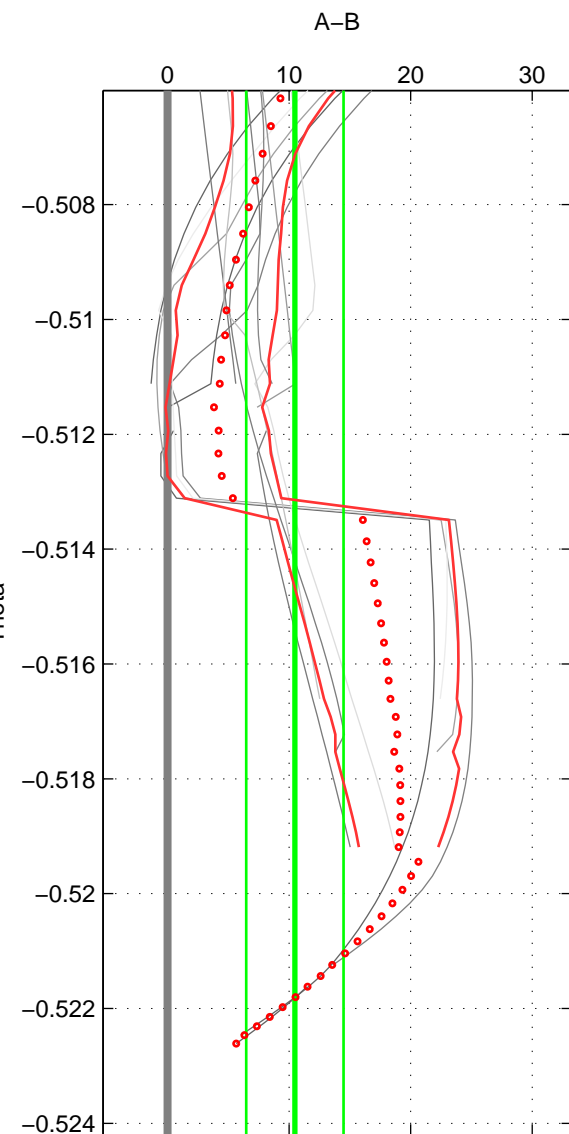

Cruise A (red). Date: Sep 1993 Cruisename: 33-18SN19950803
 Cruise B (blue). Date: Sep 2002 Cruisename: 67-49NZ20020822

*** "Favourite" values are means of spaces 1 2 3.

	Offset	O.StDev	Ratio	R.Stdev	Rating
SIGMA:	9.676	3.016	1.004	0.001	2
THETA:	10.469	4.001	1.005	0.002	2
DEPTH:	10.991	3.058	1.005	0.001	2
FAV. :	10.379	3.358	1.005	0.001	2

Profiles of A: 2
 Profiles of B: 6
 Diff profs : 11
 WMoffset (A-B): 9.6764
 WMoffset stdev: 3.0156
 WMratio (A/B): 1.0042
 WMratio stdev: 0.0013163

Quality (1-5): 2

Profiles of A: 2
 Profiles of B: 6
 Diff profs : 11
 WMoffset (A-B): 10.4685
 WMoffset stdev: 4.0008
 WMratio (A/B): 1.0046
 WMratio stdev: 0.0017431

Quality (1-5): 2

Profiles of A: 2
 Profiles of B: 6
 Diff profs : 11
 WMoffset (A-B): 10.9911
 WMoffset stdev: 3.0581
 WMratio (A/B): 1.0048
 WMratio stdev: 0.0013362

Quality (1-5): 2