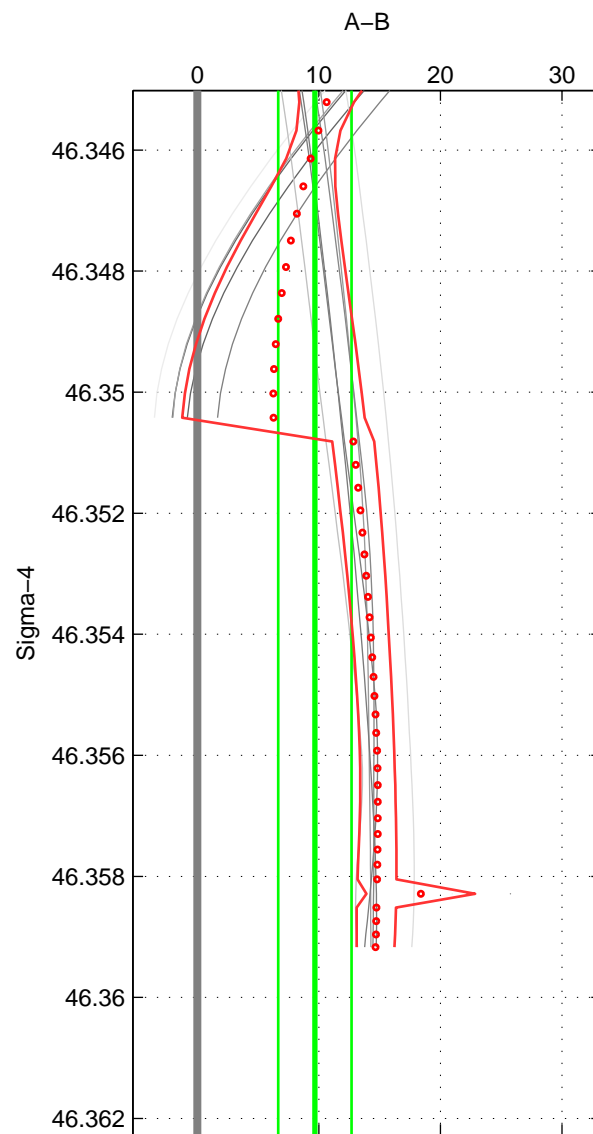

Cruise A (red). Date: Sep 1993 Cruisename: 33-18SN19950803
 Cruise B (blue). Date: Sep 2002 Cruisename: 67-49NZ20020822

*** "Favourite" values are means of spaces 1 2 3.

	Offset	O.StDev	Ratio	R.Stdev	Rating
SIGMA:	9.676	3.016	1.004	0.001	2
THETA:	10.469	4.001	1.005	0.002	2
DEPTH:	10.991	3.058	1.005	0.001	2
FAV. :	10.379	3.358	1.005	0.001	2

Profiles of A: 2
 Profiles of B: 6
 Diff profs : 11
 WMoffset (A-B): 9.6764
 WMoffset stdev: 3.0156
 WMratio (A/B): 1.0042
 WMratio stdev: 0.0013163

Quality (1-5): 2

Profiles of A: 2
 Profiles of B: 6
 Diff profs : 11
 WMoffset (A-B): 10.4685
 WMoffset stdev: 4.0008
 WMratio (A/B): 1.0046
 WMratio stdev: 0.0017431

Quality (1-5): 2

Profiles of A: 2
 Profiles of B: 6
 Diff profs : 11
 WMoffset (A-B): 10.9911
 WMoffset stdev: 3.0581
 WMratio (A/B): 1.0048
 WMratio stdev: 0.0013362

Quality (1-5): 2