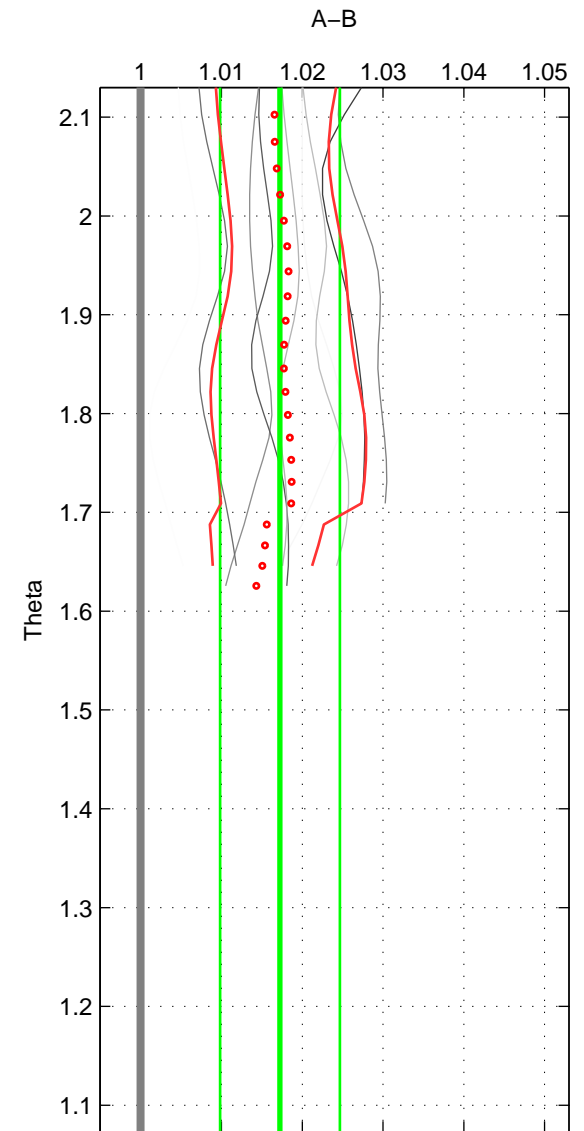

Cruise A (red). Date: Oct 2008 Cruisename: 615-49NZ20081011  
 Cruise B (blue). Date: Jun 1997 Cruisename: 681-49UP19970530

\*\*\* "Favourite" values are means of spaces 1 2.

	Offset	O.StDev	Ratio	R.Stdev	Rating
SIGMA:	0.685	0.259	1.017	0.006	4
THETA:	0.709	0.300	1.017	0.007	4
DEPTH:	1.208	0.027	1.030	0.001	3
FAV.:	0.697	0.279	1.017	0.007	4

Profiles of A: 8  
 Profiles of B: 4  
 Diff profs : 9  
 WMoffset (A-B): 0.68549  
 WMoffset stdev: 0.25872  
 WMratio (A/B): 1.0167  
 WMratio stdev: 0.0064192

Quality (1-5): 4

Profiles of A: 8  
 Profiles of B: 4  
 Diff profs : 9  
 WMoffset (A-B): 0.70925  
 WMoffset stdev: 0.29996  
 WMratio (A/B): 1.0172  
 WMratio stdev: 0.0074164

Quality (1-5): 4

Profiles of A: 8  
 Profiles of B: 4  
 Diff profs : 9  
 WMoffset (A-B): 1.2078  
 WMoffset stdev: 0.027237  
 WMratio (A/B): 1.0296  
 WMratio stdev: 0.00090536

Quality (1-5): 3

Please note that statistics are bad.