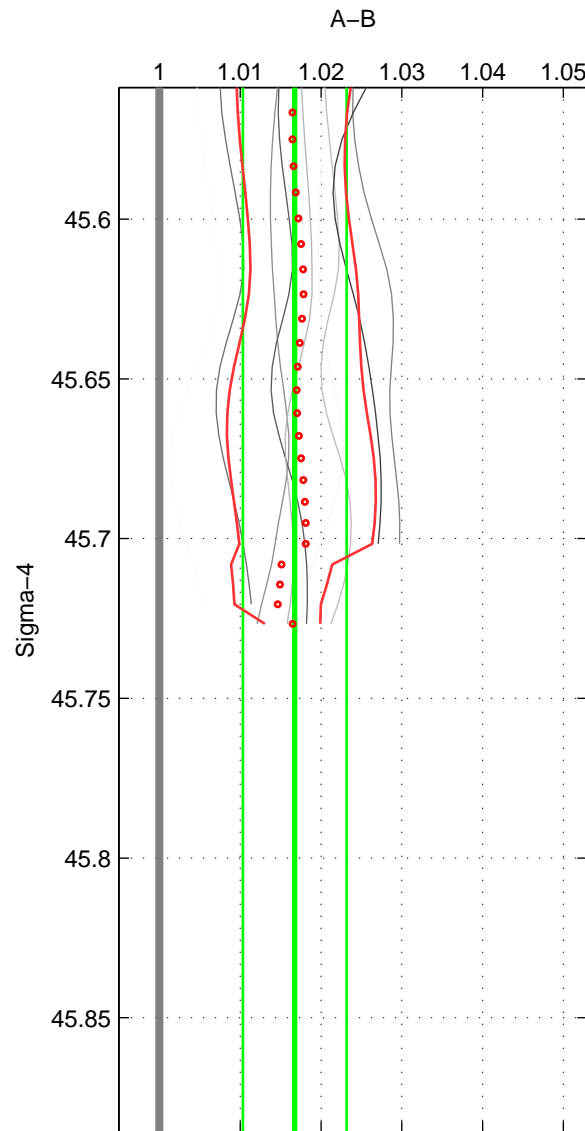

Cruise A (red). Date: Oct 2008 Cruisename: 615-49NZ20081011  
 Cruise B (blue). Date: Jun 1997 Cruisename: 681-49UP19970530

\*\*\* "Favourite" values are means of spaces 1 2.

	Offset	O.StDev	Ratio	R.Stdev	Rating
SIGMA:	0.685	0.259	1.017	0.006	4
THETA:	0.709	0.300	1.017	0.007	4
DEPTH:	1.208	0.027	1.030	0.001	3
FAV.:	0.697	0.279	1.017	0.007	4

Profiles of A: 8  
 Profiles of B: 4  
 Diff profs : 9  
 WMoffset (A-B): 0.68549  
 WMoffset stdev: 0.25872  
 WMratio (A/B): 1.0167  
 WMratio stdev: 0.0064192

Quality (1-5): 4

Profiles of A: 8  
 Profiles of B: 4  
 Diff profs : 9  
 WMoffset (A-B): 0.70925  
 WMoffset stdev: 0.29996  
 WMratio (A/B): 1.0172  
 WMratio stdev: 0.0074164

Quality (1-5): 4

Profiles of A: 8  
 Profiles of B: 4  
 Diff profs : 9  
 WMoffset (A-B): 1.2078  
 WMoffset stdev: 0.027237  
 WMratio (A/B): 1.0296  
 WMratio stdev: 0.00090536

Quality (1-5): 3

Please note that statistics are bad.